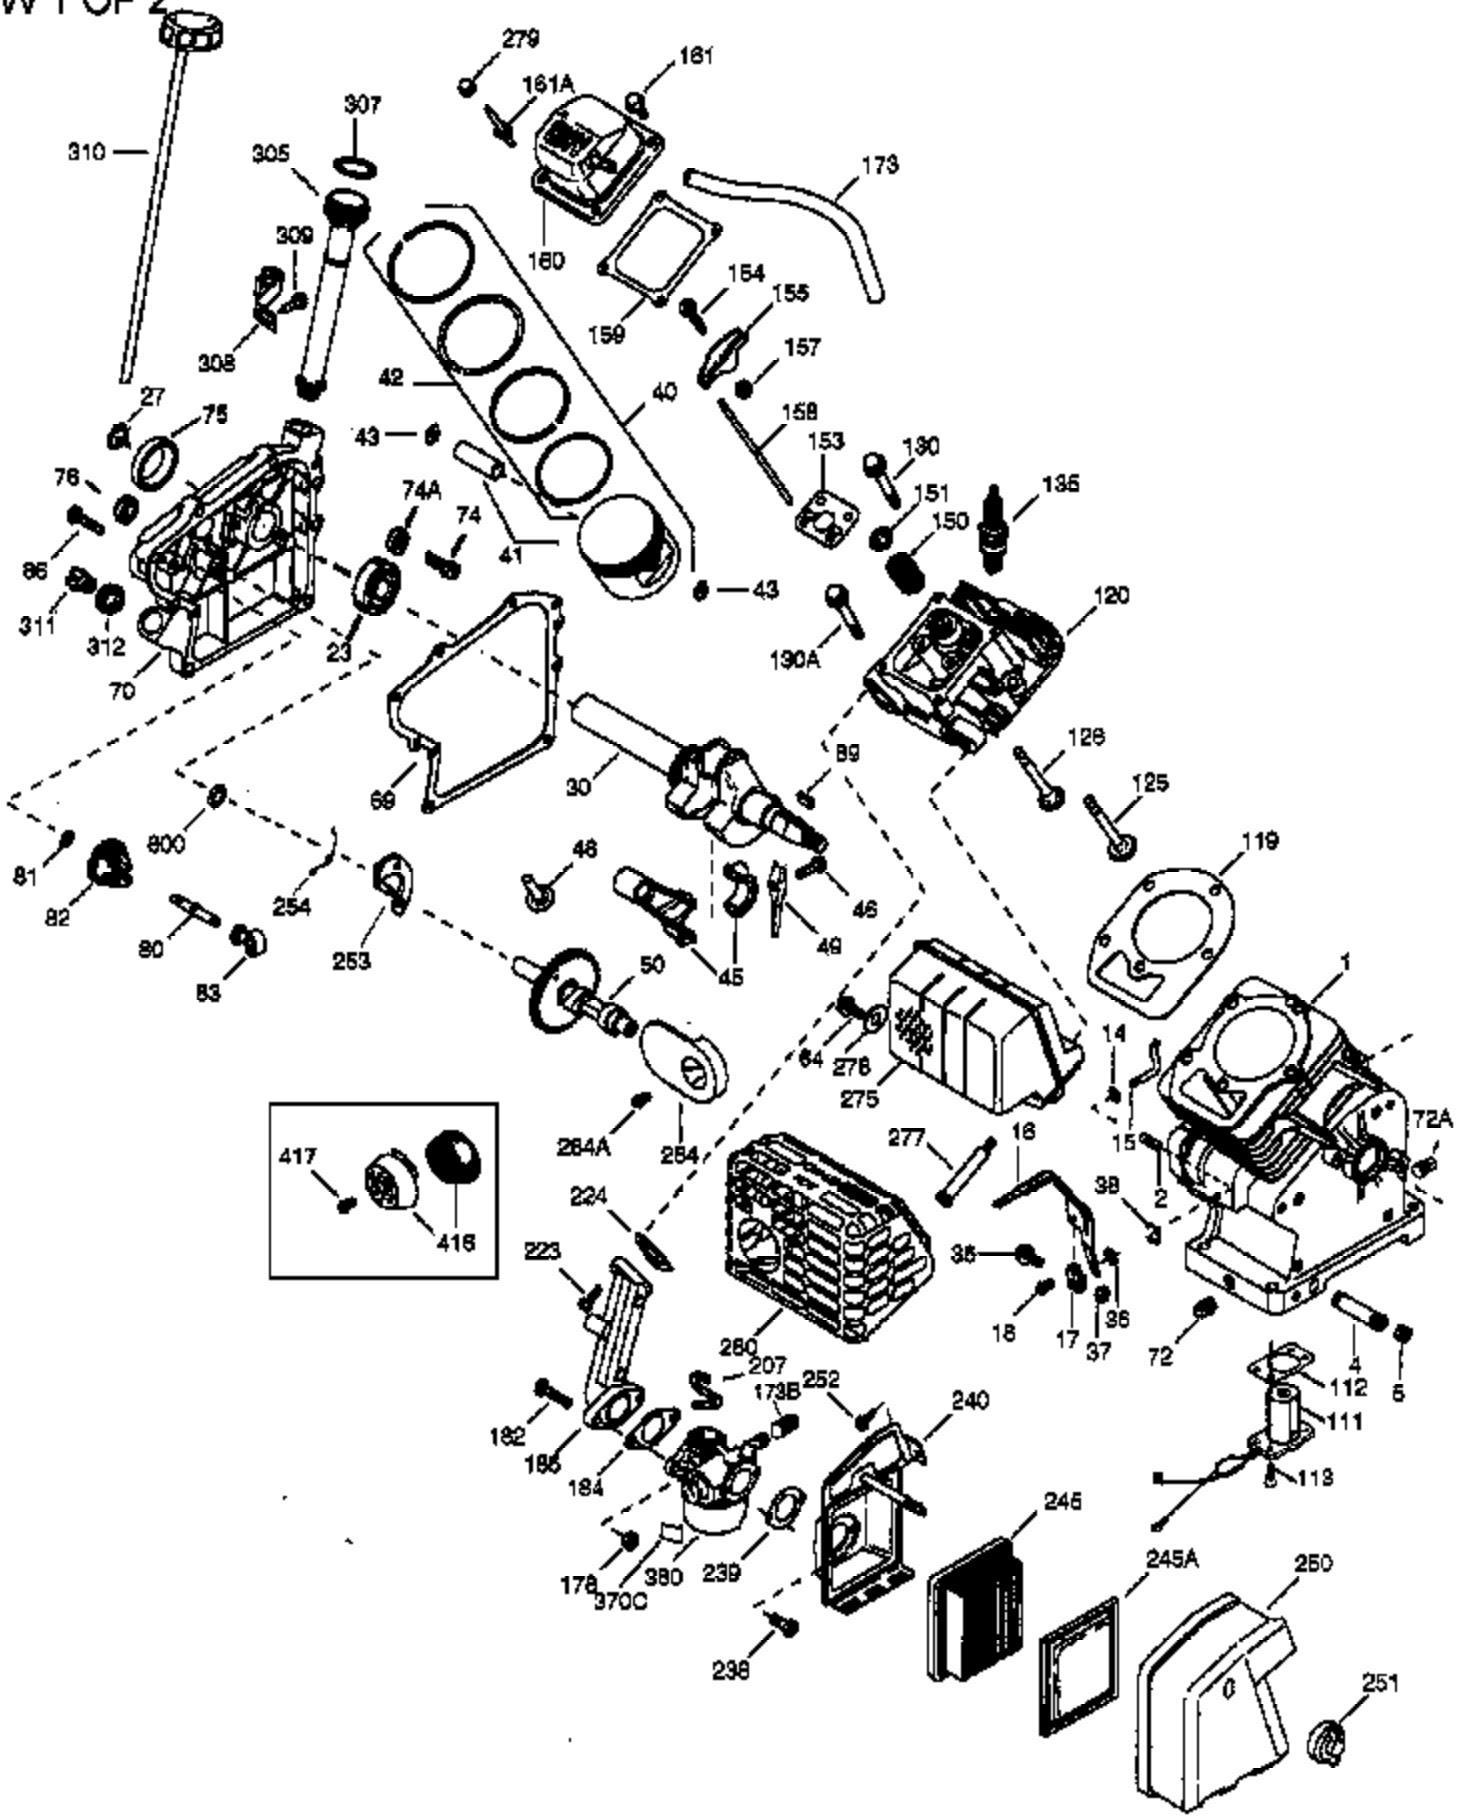

VIEW 1 OF 2

Ref #	Part Number	Qty	Description
	1 36714	1	Cylinder (Incl. 2, 20 & 72)
	2 26727	2	Dowel Pin
	4 31857	1	Oil Drain Extension
	5 30969	1	Extension Cap
	14 28277	1	Washer
	15 30589	1	Governor Rod
	16 36618	1	Governor Lever
	17 36700	1	Governor Lever Clamp
	18 650548	1	Screw, 8-32 x 5/16"
	30 36619	1	Crankshaft
	35 29826	1	Screw, 10-32 x 3/4"
	36 29918	1	Lock Washer
	37 29216	1	Lock Nut, 10-32
	38 29642	1	Retaining Ring
	40 35544A	1	Piston, Pin & Ring Set (Std.)
	40 35545A	1	Piston, Pin & Ring Set (.010" OS)
	40 35546	1	Piston, Pin & Ring Set (.020" OS)
	41 35541	1	Piston & Pin Ass'y. (Std.) (Incl. 43)
	41 35542	1	Piston & Pin Ass'y. (.010" OS) (Incl. 43)
	41 35543	1	Piston & Pin Ass'y. (.020" OS) (Incl. 43)
	42 35547A	1	Ring Set (Std.)
	42 35548A	1	Ring Set (.010" OS)
	42 35549	1	Ring Set (.020" OS)
	43 20381	2	Piston Pin Retaining Ring
	45 32875A	1	Connecting Rod Ass'y. (Incl. 46 & 49)
	46 32610A	2	Connecting Rod Bolt
	48 35616	2	Valve Lifter
	49 36611	1	Oil Dipper
	50 36620	1	Camshaft
	64 651015	1	Screw, 1/4-20 x 1-1/8"
	69 36624	1	* Cylinder Cover Gasket
	70 36625	1	Cylinder Cover (Incl. 75 thru 83)
	75 27897	1	Oil Seal
	80 30574A	1	Governor Shaft
	81 30590A	1	Washer
	82 30591	1	Governor Gear Ass'y. (Incl. 81)
	83 36057	1	Governor Spool
	86 650488	8	Screw, 1/4-20 x 1-1/4"
	89 610961	1	Flywheel Key
	119 36715	1	* Cylinder Head Gasket
	120 36739	1	Cylinder Head
	125 36471	1	Exhaust Valve (Std.) (Incl. 151)
	125 36472	1	Exhaust Valve (1/32" OS) (Incl. 151)
	126 37711	1	Intake Valve (Std.) (Incl. 151)
	126 29315C	1	Intake Valve (1/32" OS) (Incl. 151)
	130A 650999	1	Screw, 5/16-18 x 2-41/64"
	130 650912	4	Screw, 5/16-18 x 1-1/2"
	135 34645	1	Resistor Spark Plug (N4C)
	150 31672	2	Valve Spring
	151 31673	2	Valve Spring Cap
	153 36649	1	Push Rod Guide
	154 650913	2	Rocker Arm Stud
	155 35624A	2	Rocker Arm
	157 650914	2	Nut, 1/4-28
	158 36629	2	Push Rod
	159 35626	1	* Rocker Arm Cover Gasket
	160 36630A	1	Rocker Arm Cover
	161A 651012	2	Stud