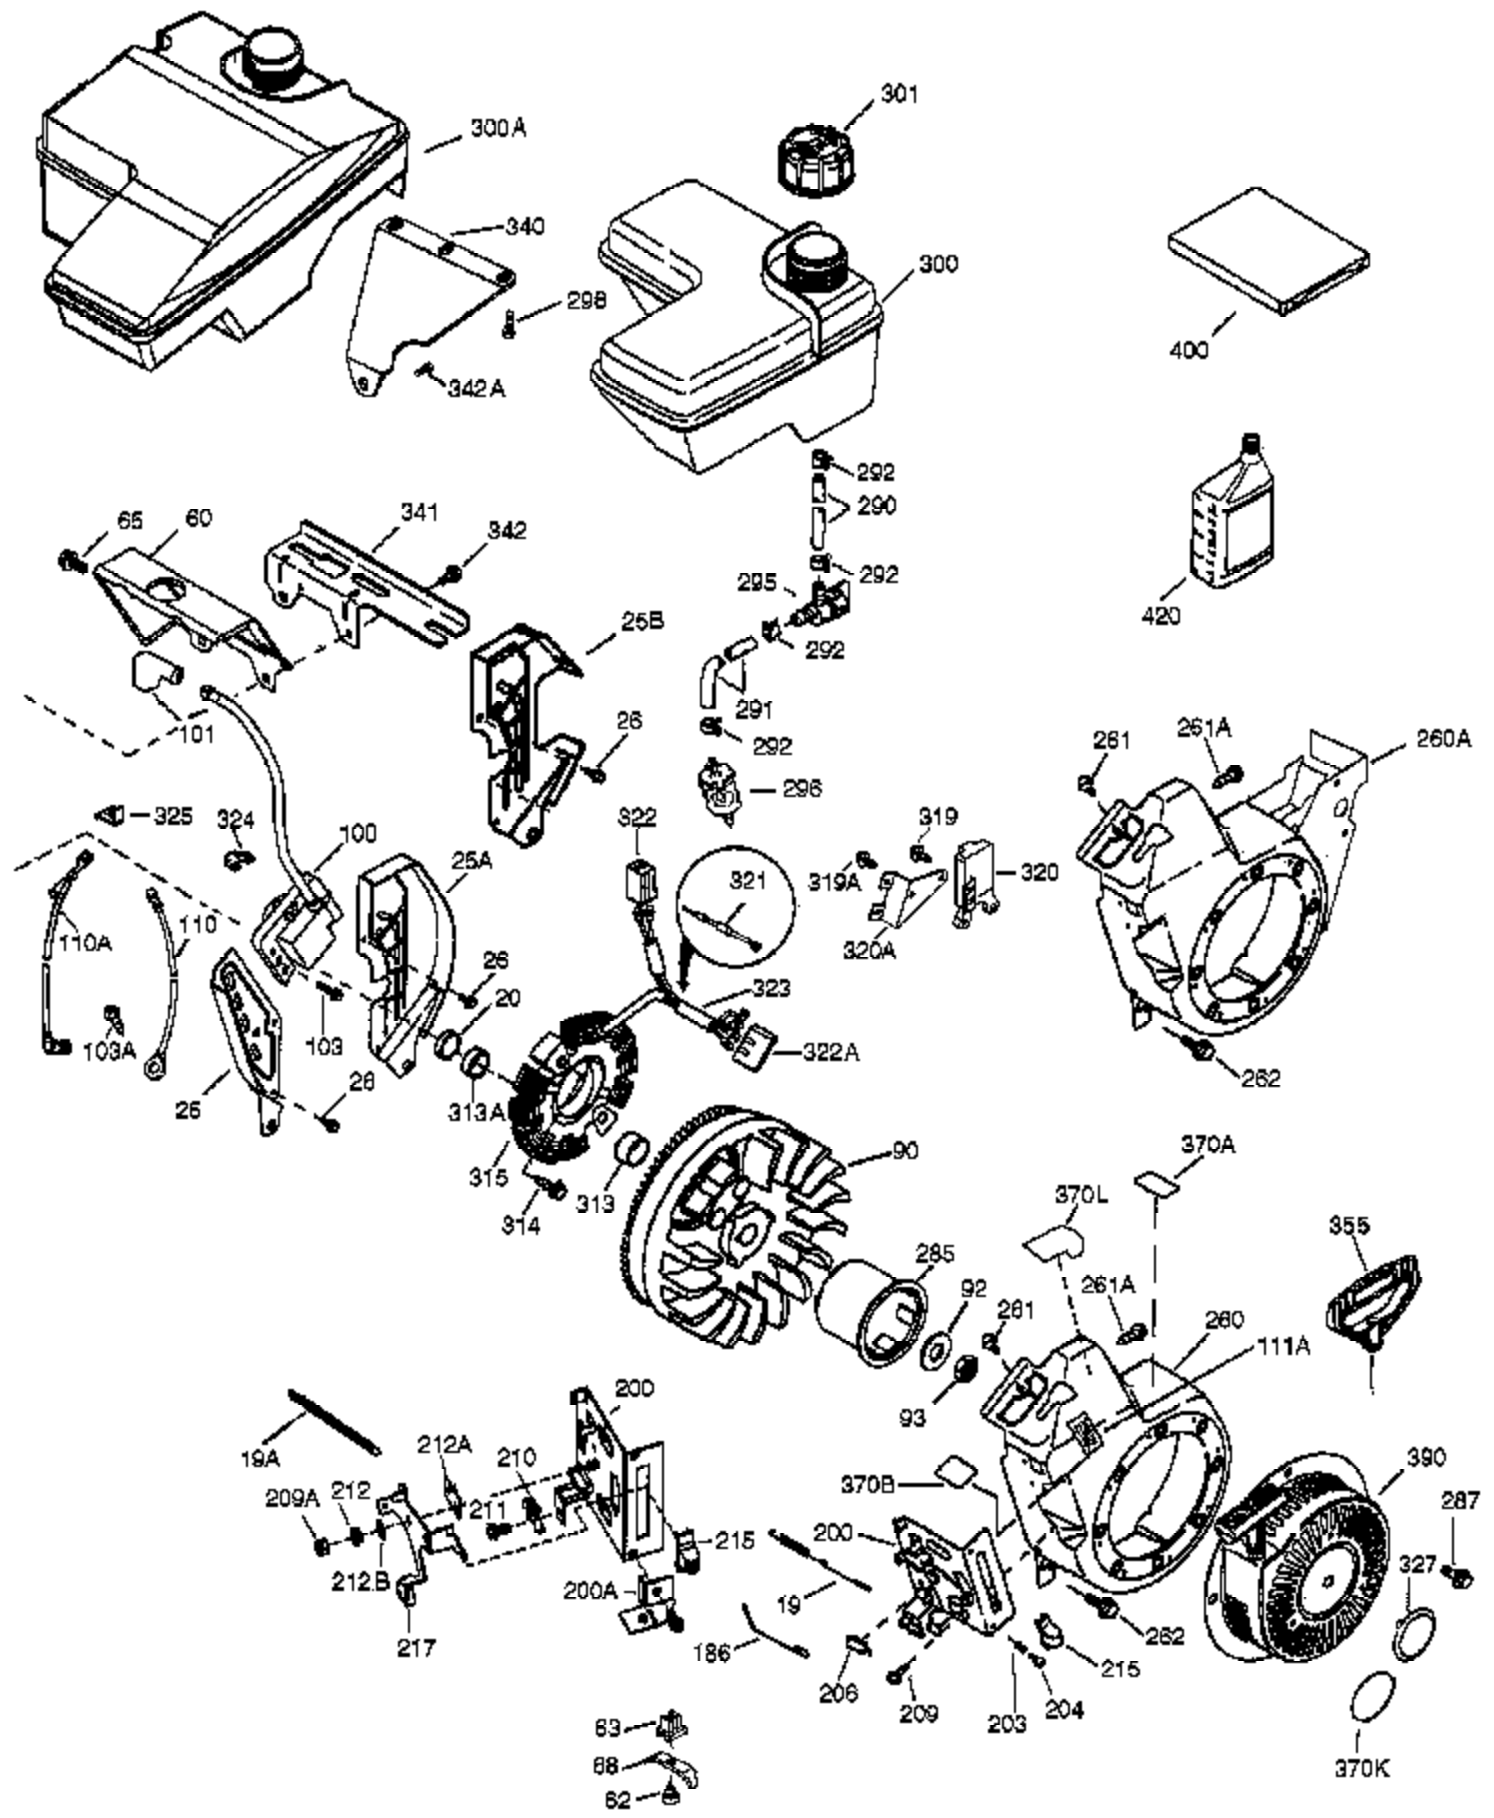

Ref #	Part Number	Qty	Description
19	36710	1	Extension Spring
20	32600	1	Oil Seal
25	36621	1	Air Baffle (Left)
25A	36622	1	Air Baffle (Right)
26	30200	2	Screw, 10-24 x 9/16"
60	36623	1	Blower Housing Extension
65	30200	1	Screw, 10-24 x 9/16"
83	36057	1	Governor Spool
90	611205	1	Flywheel
92	650815	1	Belleville Washer
93	650816	1	Flywheel Nut
100	34443A	1	Solid State Ignition
101	610118	1	Spark Plug Cover
103	651007	2	Screw, Torx T-15, 10-24 x 15/16"
110	36767	1	Ground Wire
111A	611212	1	Low Oil Indicator Light
186	36711	1	Governor Link
200A	36686	1	Boden Wire Bracket
200	36736	1	Control Bracket (Incl. 206 & 209A thr u 217)
206	610973	1	Terminal
209A	651016	1	Nut, 10-32
209	650821	1	Screw, 10-32 x 1/2"
210	27793	1	Conduit Clip
211	28942	1	Screw, 10-32 x 3/8"
212	30773A	1	Bushing
212A	36685	1	Bearing Plate
212B	651017	1	Washer
215	36638	1	Control Knob
217	36684	1	Control Lever
260	36864	1	Blower Housing
261A	650821	2	Screw, 10-32 x 1/2"
261	651008	1	Screw, 1/4-20 x 31/64"
262	651008	2	Screw, 1/4-20 x 31/64"
285	35985B	1	Starter Cup
287	651008	4	Screw, 1/4-20 x 31/64"
290	30705	1	Fuel Line
292	26460	2	Fuel Line Clamp
300	36863	1	Fuel Tank (Incl. 292 & 301)
301	36246	1	Fuel Cap
313	34080	1	Spacer
325	29443	1	Wire Clip
341	36644	1	Fuel Tank Bracket
342	651010	2	Screw, 1/4-20 x 7/8"
370K	36695	1	Starter Decal
370L	36771	1	Oil Sensor Decal
370B	33107	1	Speed Control Decal
370A	36261	1	Lubrication Decal
390	590704	1	Rewind Starter
400	36716A	1	* Gasket Set (Incl. items marked PK i n notes) Incl. (1) each of 26756, 27272A, 29673, 35626, 36581, 36624, 36715
420	730225	1	SAE 30 4-Cycle Engine Oil (Quart)