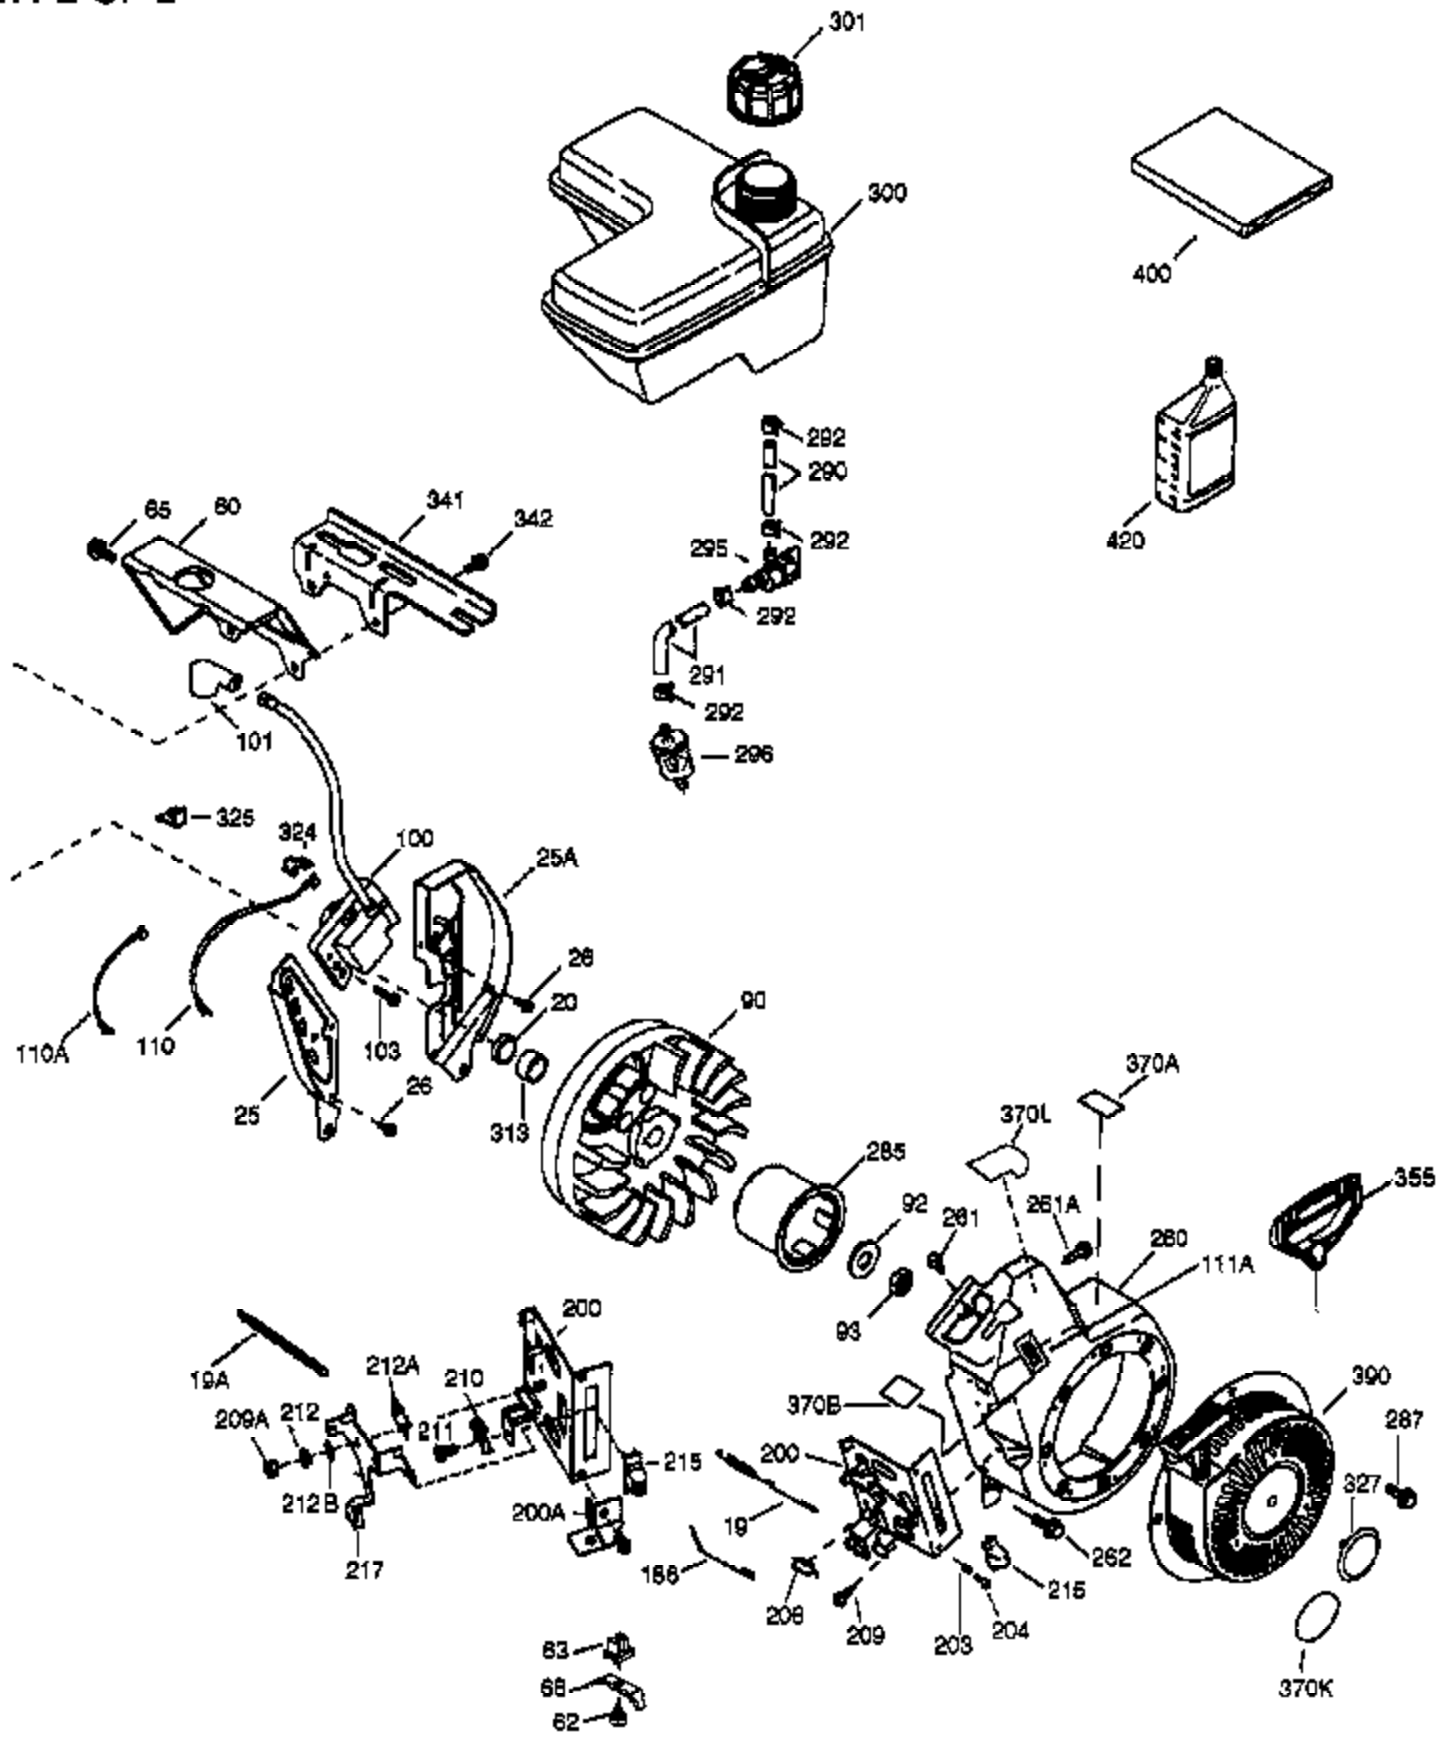

VIEW 2 OF 2

Ref #	Part Number	Qty	Description
19	36750	1	Extension Spring
20	32600	1	Oil Seal
25A	36622	1	Air Baffle (Right)
25	36621	1	Air Baffle (Left)
26	30200	2	Screw, 10-24 x 9/16"
60	36623	1	Blower Housing Extension
65	30200	1	Screw, 10-24 x 9/16"
90	611205	1	Flywheel
92	650815	1	Belleville Washer
93	650816	1	Flywheel Nut
100	34443A	1	Solid State Ignition
101	610118	1	Spark Plug Cover
103	651007	2	Screw, Torx T-15, 10-24 x 15/16"
110	36767	1	Ground Wire
111A	611212	1	Low Oil Indicator Light
200	36747	1	Control Bracket (Incl. 203, 204, 206 & 215)
203	31342	1	Compression Spring
204	650549	1	Screw, 5-40 x 7/16"
206	610973	1	Terminal
209	650821	2	Screw, 10-32 x 1/2"
215	36638	1	Control Knob
260	36864	1	Blower Housing
261	651008	1	Screw, 1/4-20 x 31/64"
261A	650821	1	Screw, 10-32 x 1/2"
262	651008	2	Screw, 1/4-20 x 31/64"
285	35985B	1	Starter Cup
287	0	4	Rivet (Can be purchased locally)
290	30705	1	Fuel Line
292	26460	2	Fuel Line Clamp
300	36752	1	Fuel Tank (Incl. 292 & 301)
301	36754	1	Fuel Cap
313	34080	1	Spacer
325	29443	1	Wire Clip
341	36644	1	Fuel Tank Bracket
342	651010	2	Screw, 1/4-20 x 7/8"
370A	36261	1	Lubrication Decal
370K	36695	1	Starter Decal
370L	36771	1	Oil Sensor Decal
370B	33107	1	Speed Control Decal
390	590736	1	Rewind Starter
400	36716A	1	* Gasket Set (Incl. items marked PK in notes) Incl. (1) each of 26756, 27272A, 29673, 35626, 36581, 36624, 36738
420	730225	1	SAE 30 4-Cycle Engine Oil (Quart)