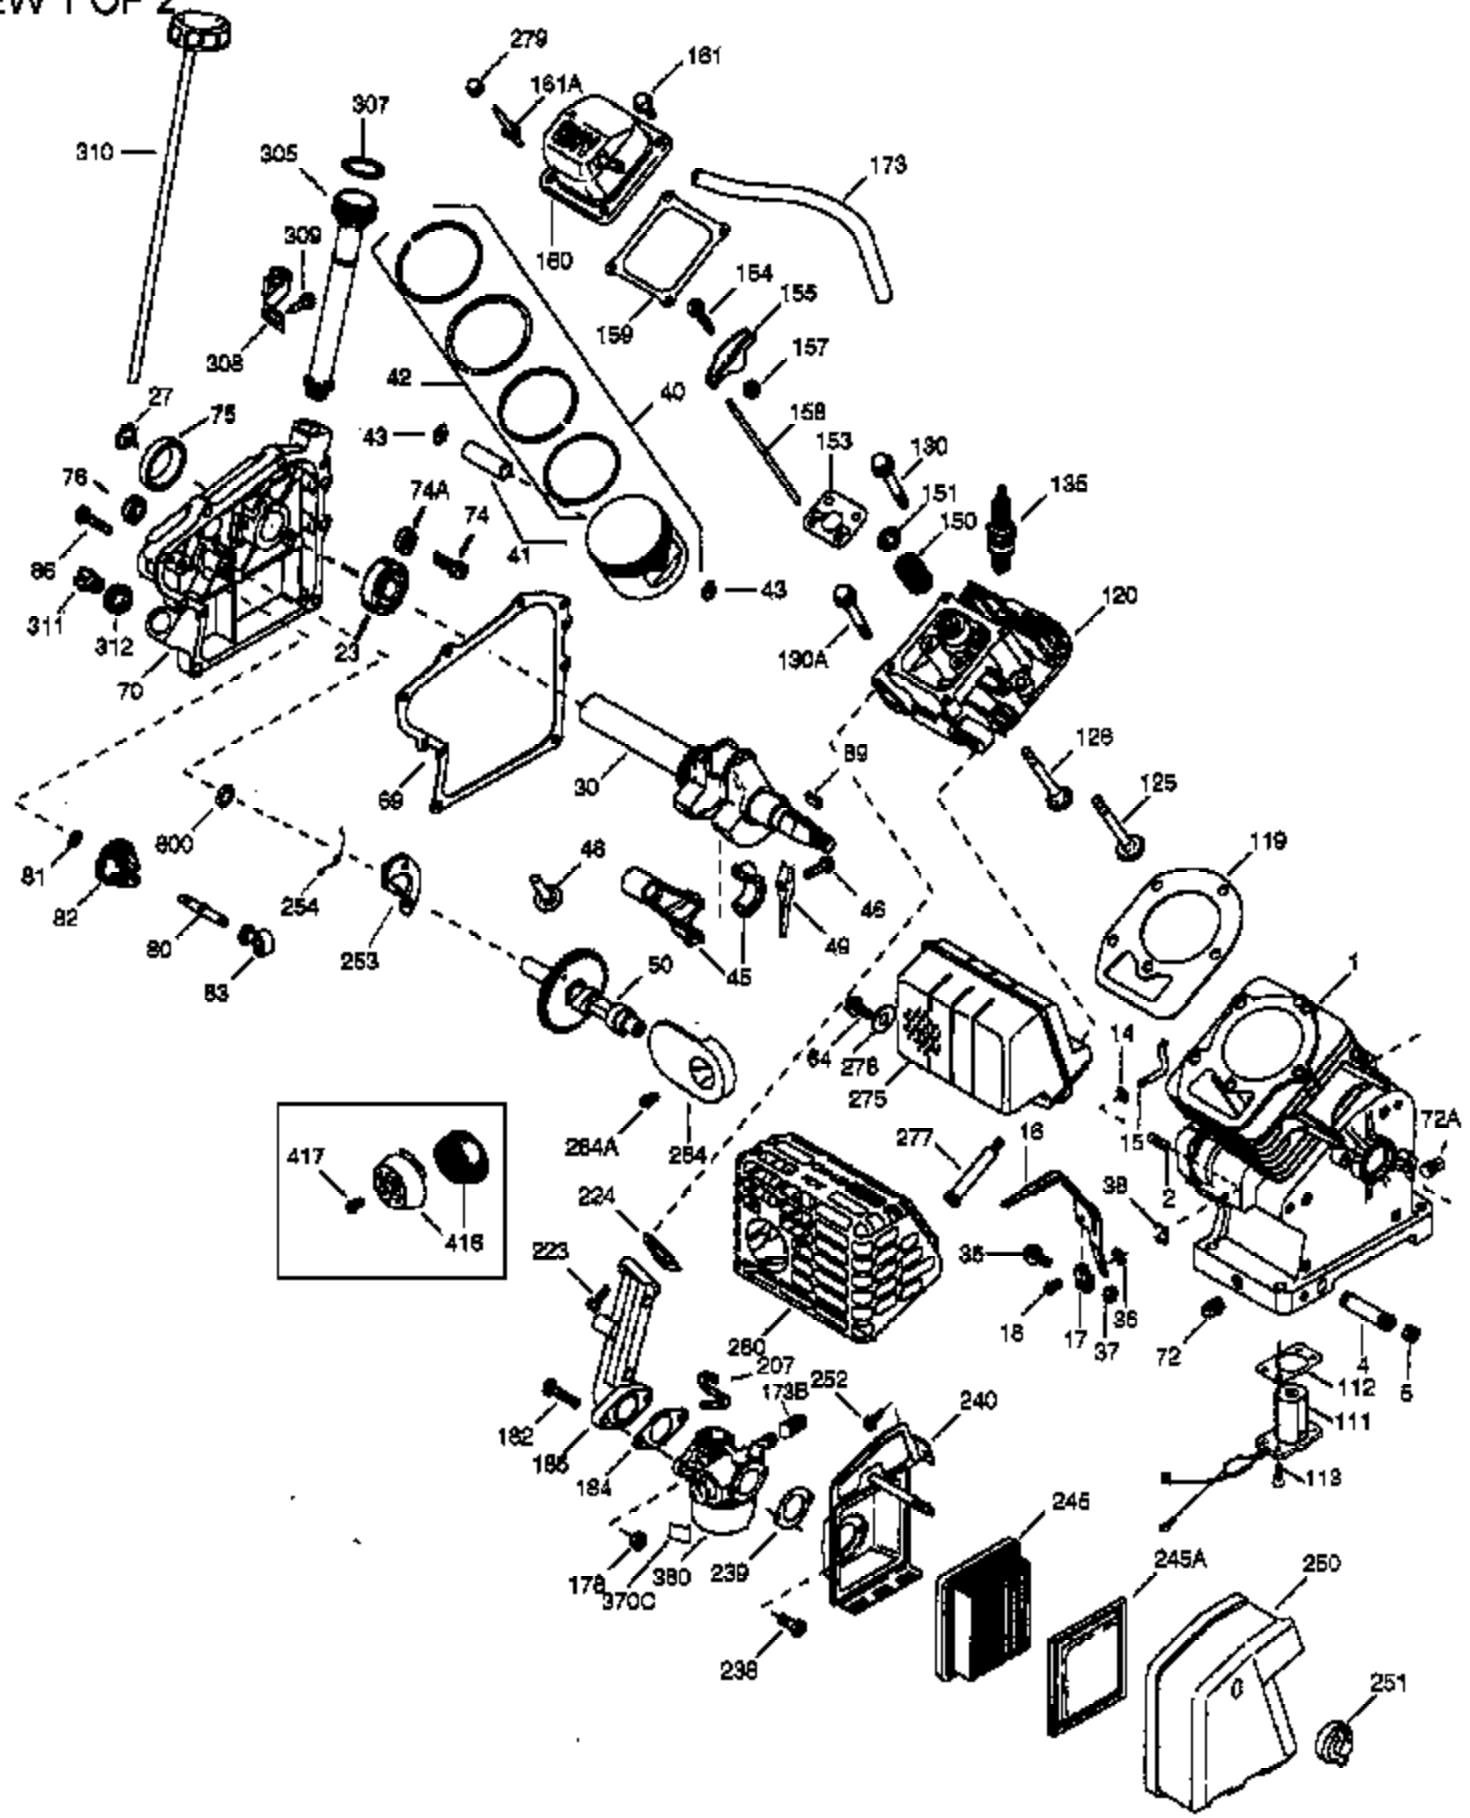

VIEW 1 OF 2

Ref #	Part Number	Qty	Description
	1 36768	1	Cylinder (Incl. 2, 20 & 72)
	2 26727	2	Dowel Pin
	14 28277	1	Washer
	15 30589	1	Governor Rod
	16 36618	1	Governor Lever
	17 36700	1	Governor Lever Clamp
	18 651028	1	Screw, Torx T-15, 8-32 x 3/8"
	30 34748	1	Crankshaft
	35 29826	1	Screw, 10-32 x 3/4"
	36 29918	1	Lock Washer
	37 29216	1	Lock Nut, 10-32
	38 29642	1	Retaining Ring
	40 35544A	1	Piston, Pin & Ring Set (Std.)
	40 35545A	1	Piston, Pin & Ring Set (.010" OS)
	40 35546	1	Piston, Pin & Ring Set (.020" OS)
	41 35541	1	Piston & Pin Ass'y. (Std.) (Incl. 43)
	41 35542	1	Piston & Pin Ass'y. (.010" OS) (Incl. 43)
	41 35543	1	Piston & Pin Ass'y. (.020" OS) (Incl. 43)
	42 35547A	1	Ring Set (Std.)
	42 35548A	1	Ring Set (.010" OS)
	42 35549	1	Ring Set (.020" OS)
	43 20381	2	Piston Pin Retaining Ring
	45 32875A	1	Connecting Rod Ass'y. (Incl. 46 & 49)
	46 32610A	2	Connecting Rod Bolt
	48 35616	2	Valve Lifter
	49 36611	1	Oil Dipper
	50 36620	1	Camshaft (Incl. 253 & 254)
	64 651015	1	Screw, 1/4-20 x 1-1/8"
	69 36624	1	* Cylinder Cover Gasket
	70 36761	1	Cylinder Cover (Incl. 75 thru 83 & 31 1)
	72 27642	1	Oil Drain Plug
	75 28460	1	Oil Seal
	80 30574A	1	Governor Shaft
	81 30590A	1	Washer
	82 30591	1	Governor Gear Ass'y. (Incl. 81)
	83 36057	1	Governor Spool
	86 650488	8	Screw, 1/4-20 x 1-1/4"
	89 610961	1	Flywheel Key
	111 611207	1	Low Oil Sensor (Incl 112)
	112 35967	1	Low Oil Sensor Gasket
	113 650950	4	Screw, Torx T-25, 10-24 x 5/8"
	119 36738	1	* Cylinder Head Gasket
	120 36739	1	Cylinder Head
	125 36471	1	Exhaust Valve (Std.) (Incl. 151)
	125 36472	1	Exhaust Valve (1/32" OS) (Incl. 151)
	126 37711	1	Intake Valve (Std.) (Incl. 151)
	126 29315C	1	Intake Valve (1/32" OS) (Incl. 151)
130A	650999	1	Screw, 5/16-18 x 2-41/64"
130	650912	4	Screw, 5/16-18 x 1-1/2"
135	34645	1	Resistor Spark Plug (RN4C)
150	31672	2	Valve Spring
151	31673	2	Valve Spring Cap
153	36649	1	Push Rod Guide
154	650913	2	Rocker Arm Stud
155	35624A	2	Rocker Arm
157	650914	2	Nut, 1/4-28
158	36629	2	Push Rod
159	35626	1	* Rocker Arm Cover Gasket