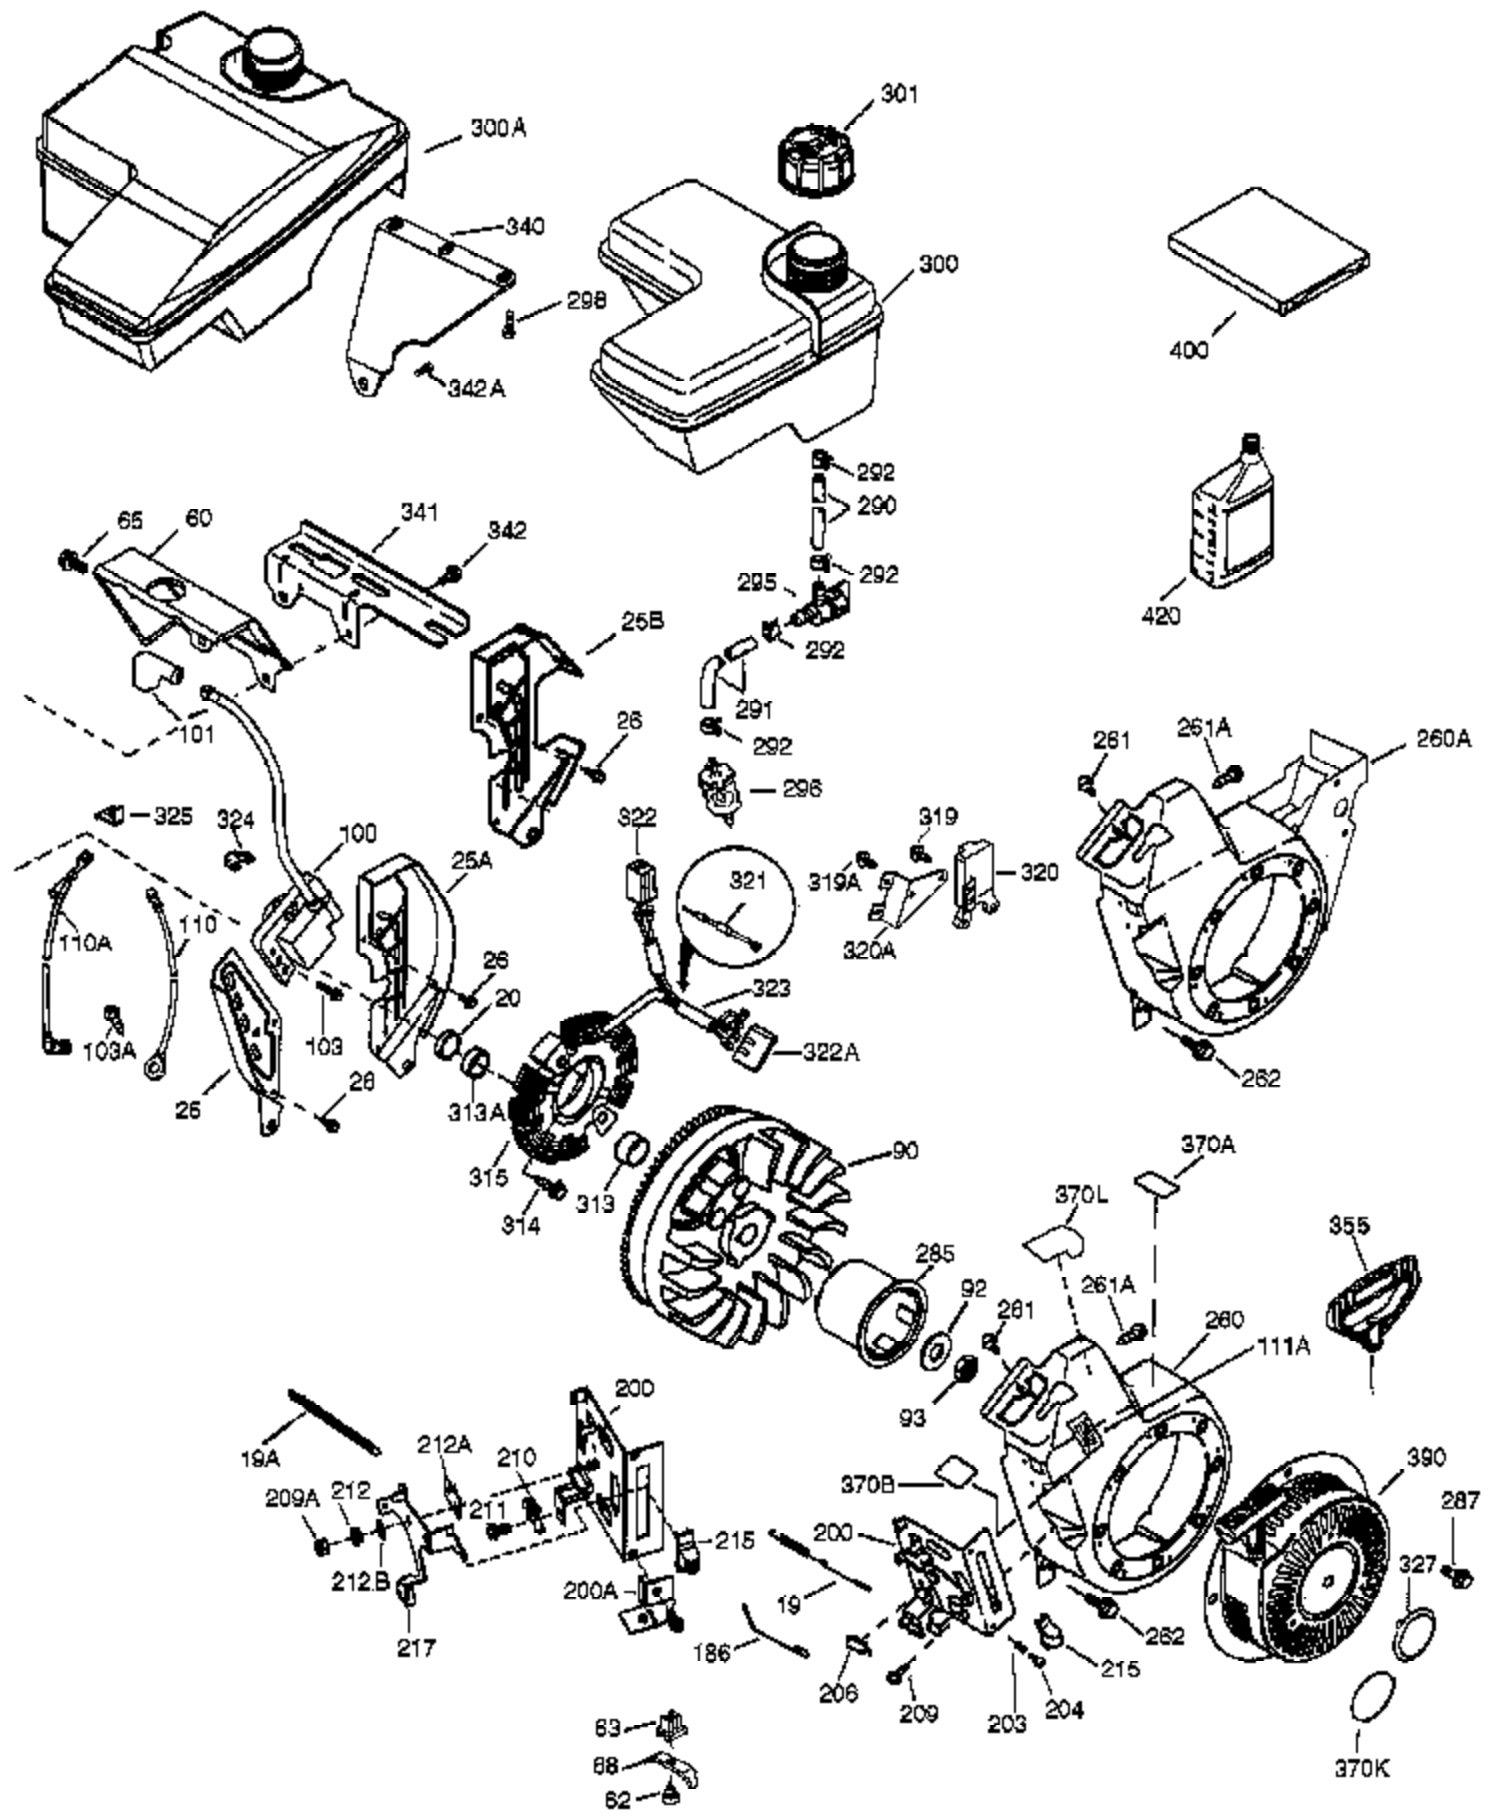

Ref #	Part Number	Qty	Description
19	36750	1	Extension Spring
20	32600	1	Oil Seal
25A	36622	1	Air Baffle (Right)
25	36621	1	Air Baffle (Left)
26	30200	2	Screw, 10-24 x 9/16"
60	36623	1	Blower Housing Extension
65	30200	1	Screw, 10-24 x 9/16"
83	36057	1	Governor Spool
90	611205	1	Flywheel
92	650815	1	Belleville Washer
93	650816	1	Flywheel Nut
100	34443A	1	Solid State Ignition
101	610118	1	Spark Plug Cover
103	651007	2	Screw, Torx T-15, 10-24 x 15/16"
110	36767	1	Ground Wire
111A	611223	1	Low Oil Indicator Light
200	36747A	1	Control Bracket (Incl. 203, 204, 206 & 215)
203	31342	1	Compression Spring
204	651029	1	Screw, Torx T-10, 5-40 x 7/16"
206	610973	1	Terminal
209	650821	1	Screw, 10-32 x 1/2"
215	36638	1	Control Knob
260	36864	1	Blower Housing
261	651008	1	Screw, 1/4-20 x 31/64"
261A	650821	2	Screw, 10-32 x 1/2"
262	651008	2	Screw, 1/4-20 x 31/64"
285	35985B	1	Starter Cup
287	0	4	Rivet (Can be purchased locally)
290	30705	1	Fuel Line
292	26460	2	Fuel Line Clamp
300	36863	1	Fuel Tank (Incl. 292 & 301)
301	36754	1	Fuel Cap (Black)
313	34080	1	Spacer
325	29443	1	Wire Clip
341	36644	1	Fuel Tank Bracket
342	651010	2	Screw, 1/4-20 x 7/8"
370A	36261	1	Lubrication Decal
370L	36771	1	Oil Sensor Decal
370K	36695	1	Starter Decal
370B	33107	1	Speed Control Decal
390	590736	1	Rewind Starter (NOTE: This engine could have been built with 590748 starter.)
400	36716A	1	* Gasket Set (Incl. items marked PK in notes) Incl. (1) each of 26756, 27272A, 29673, 35626, 36581, 36624, 36715
420	730225	1	SAE 30 4-Cycle Engine Oil (Quart)