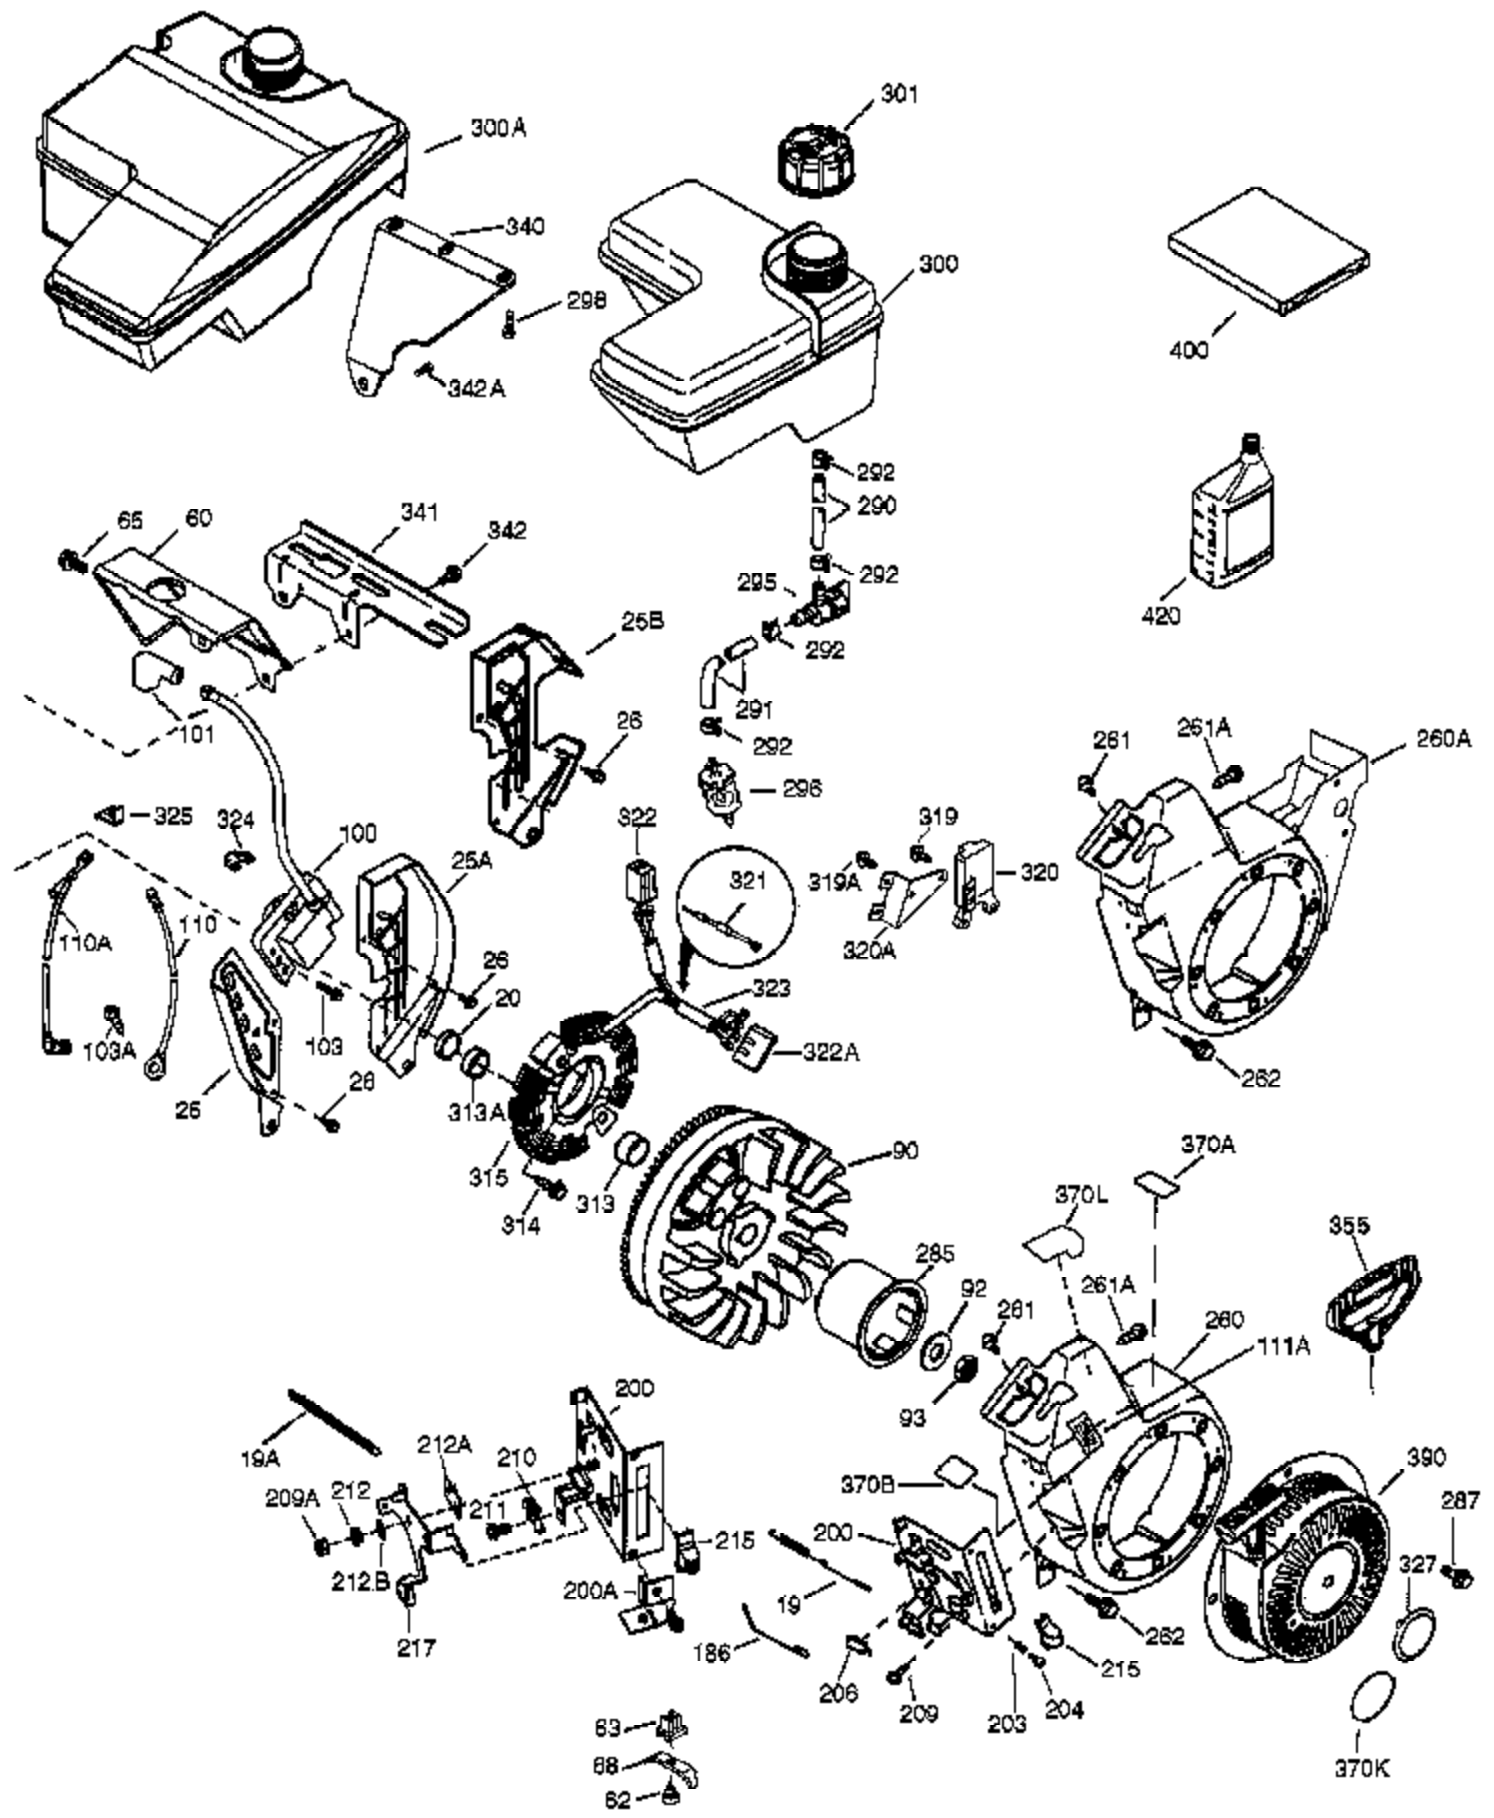

Ref #	Part Number	Qty	Description
19	36710	1	Extension Spring
20	32600	1	Oil Seal
25A	36622	1	Air Baffle (Right)
25	36621	1	Air Baffle (Left)
26	30200	2	Screw, 10-24 x 9/16"
60	36623	1	Blower Housing Extension
62	650760	1	Screw, 8-32 x 3/8"
63	28545	1	Grommet
65	30200	1	Screw, 10-24 x 9/16"
68	33356	1	Ground Terminal
83	36057	1	Governor Spool
90	611205	1	Flywheel
92	650815	1	Belleville Washer
93	650816	1	Flywheel Nut
100	34443A	1	Solid State Ignition
101	610118	1	Spark Plug Cover
103	651007	2	Screw, Torx T-15, 10-24 x 15/16"
110	36679A	1	Ground Wire
186	36711	1	Governor Link
200	36736	1	Control Bracket (Incl. 206, 210 & 211)
206	610973	1	Terminal
209	650821	1	Screw, 10-32 x 1/2"
210	27793	1	Conduit Clip
211	28942	1	Screw, 10-32 x 3/8"
260	36864	1	Blower Housing
261A	650821	2	Screw, 10-32 x 1/2"
261	651008	1	Screw, 1/4-20 x 31/64"
262	651008	2	Screw, 1/4-20 x 31/64"
285	35985B	1	Starter Cup
287	651008	4	Screw, 1/4-20 x 31/64"
290	30705	1	Fuel Line
292	26460	2	Fuel Line Clamp
300	36863	1	Fuel Tank (Incl. 292 & 301)
301	36246	1	Fuel Cap
313	34080	1	Spacer
325	29443	1	Wire Clip
341	36644	1	Fuel Tank Bracket
342	651010	2	Screw, 1/4-20 x 7/8"
370A	36261	1	Lubrication Decal
370K	36695	1	Starter Decal
390	590704	1	Rewind Starter (NOTE: This engine could have been built with 590746 starter.)
400	36716A	1	* Gasket Set (Incl. items marked PK in notes) Incl. (1) each of 26756, 27272A, 29673, 35626, 36581, 36624, 36715
420	730225	1	SAE 30 4-Cycle Engine Oil (Quart)