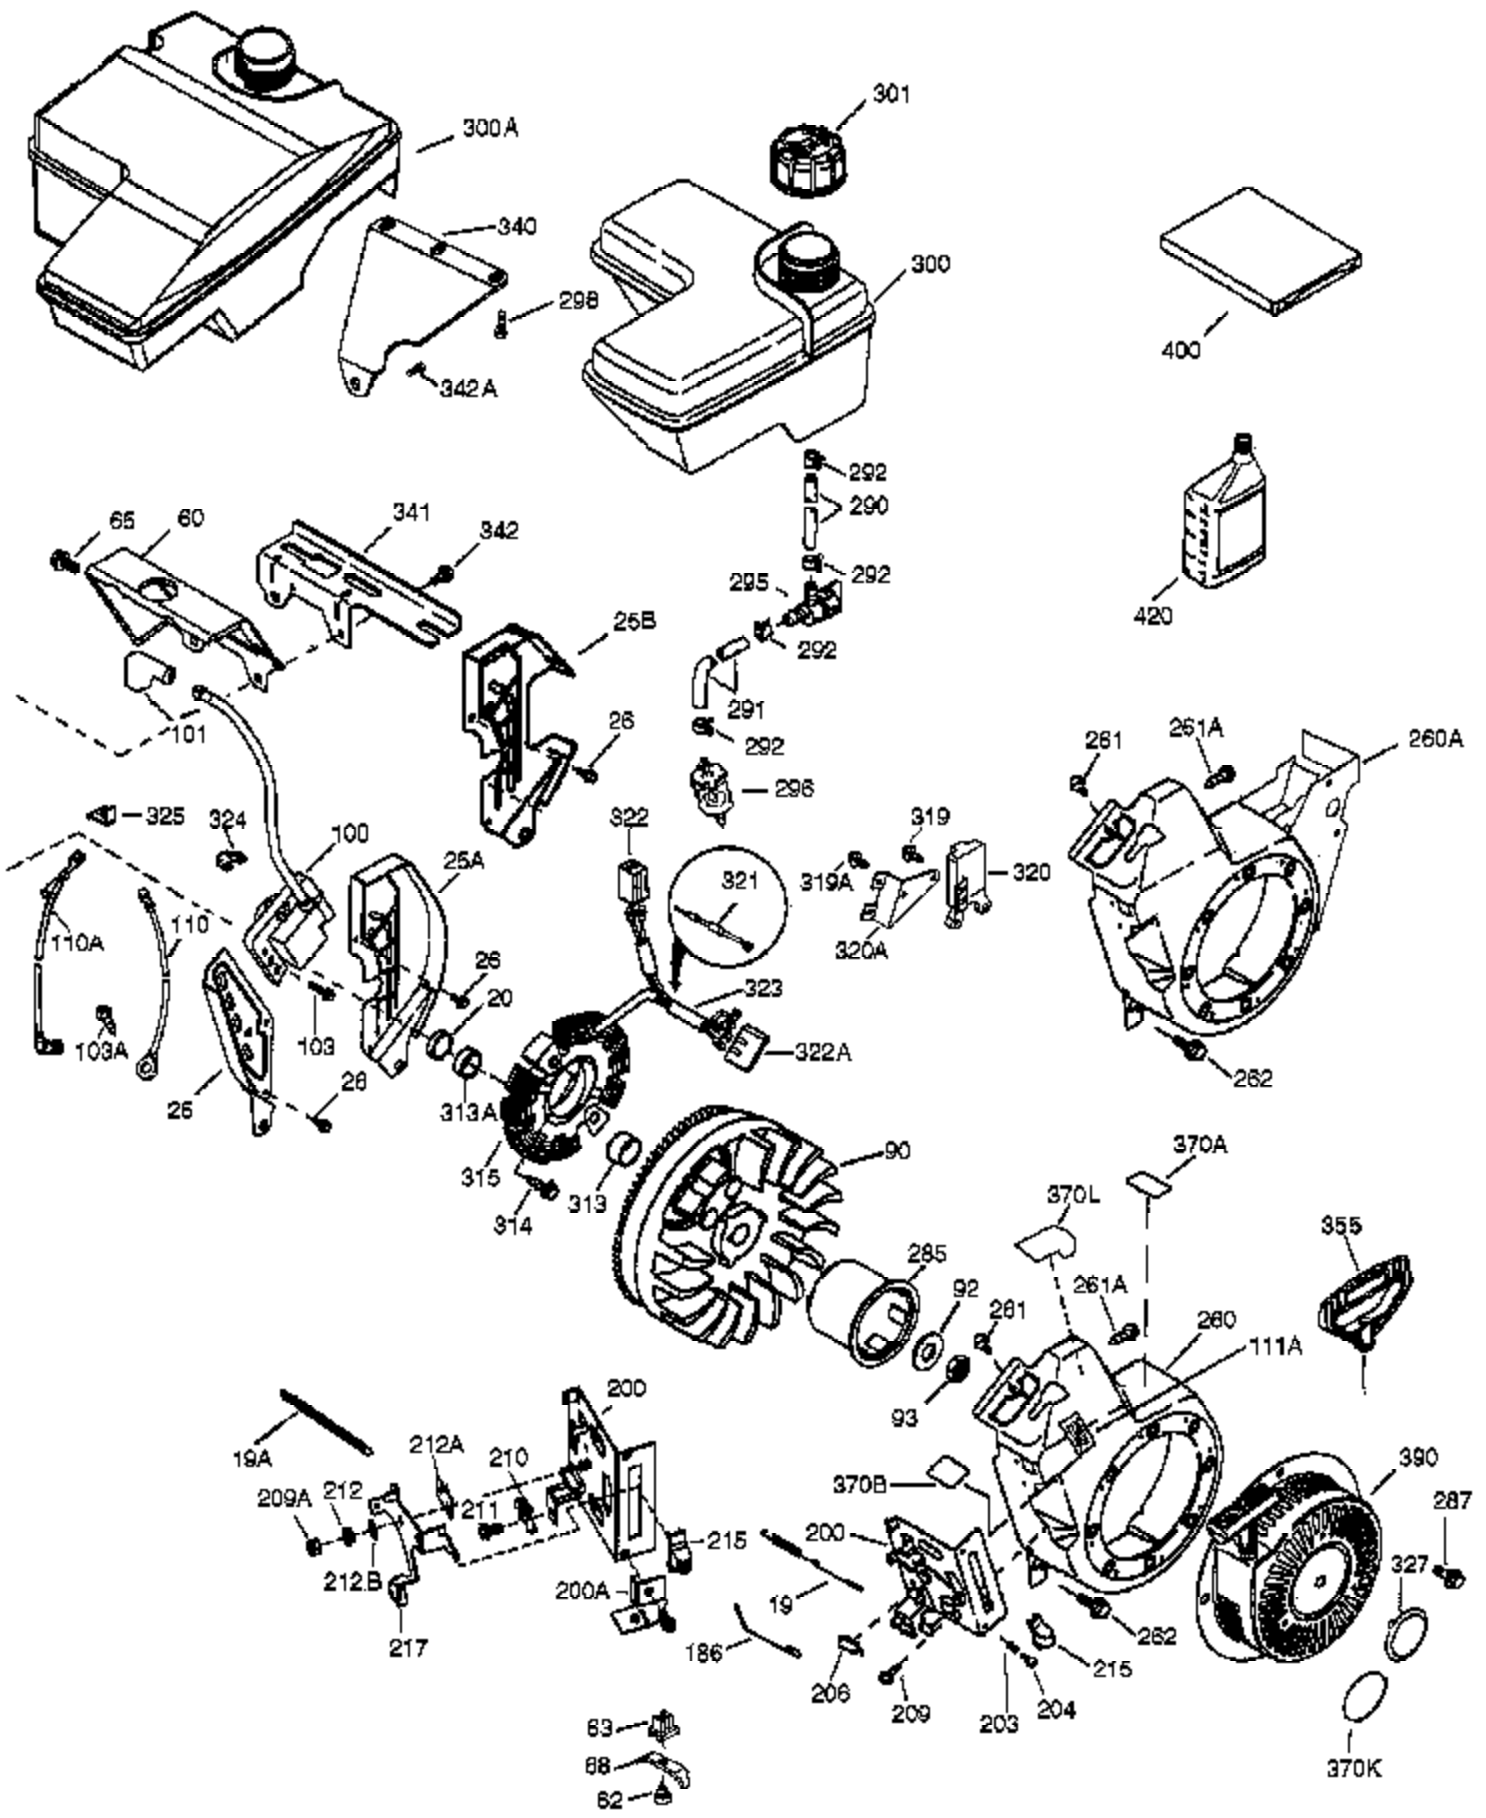

Ref #	Part Number	Qty	Description
19A	36741	1	Extension Spring
19	36710	1	Extension Spring
20	32600	1	Oil Seal
25A	36622	1	Air Baffle (Right)
25	36621	1	Air Baffle (Left)
26	30200	2	Screw, 10-24 x 9/16"
60	36623	1	Blower Housing Extension
62	650760	1	Screw, 8-32 x 3/8"
63	28545	1	Grommet
65	30200	1	Screw, 10-24 x 9/16"
68	33356	1	Ground Terminal
83	36057	1	Governor Spool
90	611205	1	Flywheel
92	650815	1	Belleville Washer
93	650816	1	Flywheel Nut
100	34443A	1	Solid State Ignition
101	610118	1	Spark Plug Cover
103	651007	2	Screw, Torx T-15, 10-24 x 15/16"
110	36681	1	Ground Wire
186	36711	1	Governor Link
200	36740A	1	Control Bracket (Incl. 19A, 210 & 211)
200A	37249	1	Control Bracket
209	650821	1	Screw, 10-32 x 1/2"
210	27793	1	Conduit Clip
211	28942	1	Screw, 10-32 x 3/8"
260	36864	1	Blower Housing
261A	650821	2	Screw, 10-32 x 1/2"
261	651008	1	Screw, 1/4-20 x 31/64"
262	651008	2	Screw, 1/4-20 x 31/64"
285	35985B	1	Starter Cup
287	651008	4	Screw, 1/4-20 x 31/64"
290	30705	1	Fuel Line
292	26460	2	Fuel Line Clamp
300	36863	1	Fuel Tank (Incl. 292 & 301)
301	36754	1	Fuel Cap
313	34080	1	Spacer
325	29443	1	Wire Clip
341	36644	1	Fuel Tank Bracket
342	651010	2	Screw, 1/4-20 x 7/8"
370A	36261	1	Lubrication Decal
370K	36695	1	Starter Decal
390	590704	1	Rewind Starter
400	36716A	1	* Gasket Set (Incl. items marked PK i n notes) Incl. (1) each of 26756, 27272A, 29673, 35626, 36581, 36624, 36715
420	730225	1	SAE 30 4-Cycle Engine Oil (Quart)