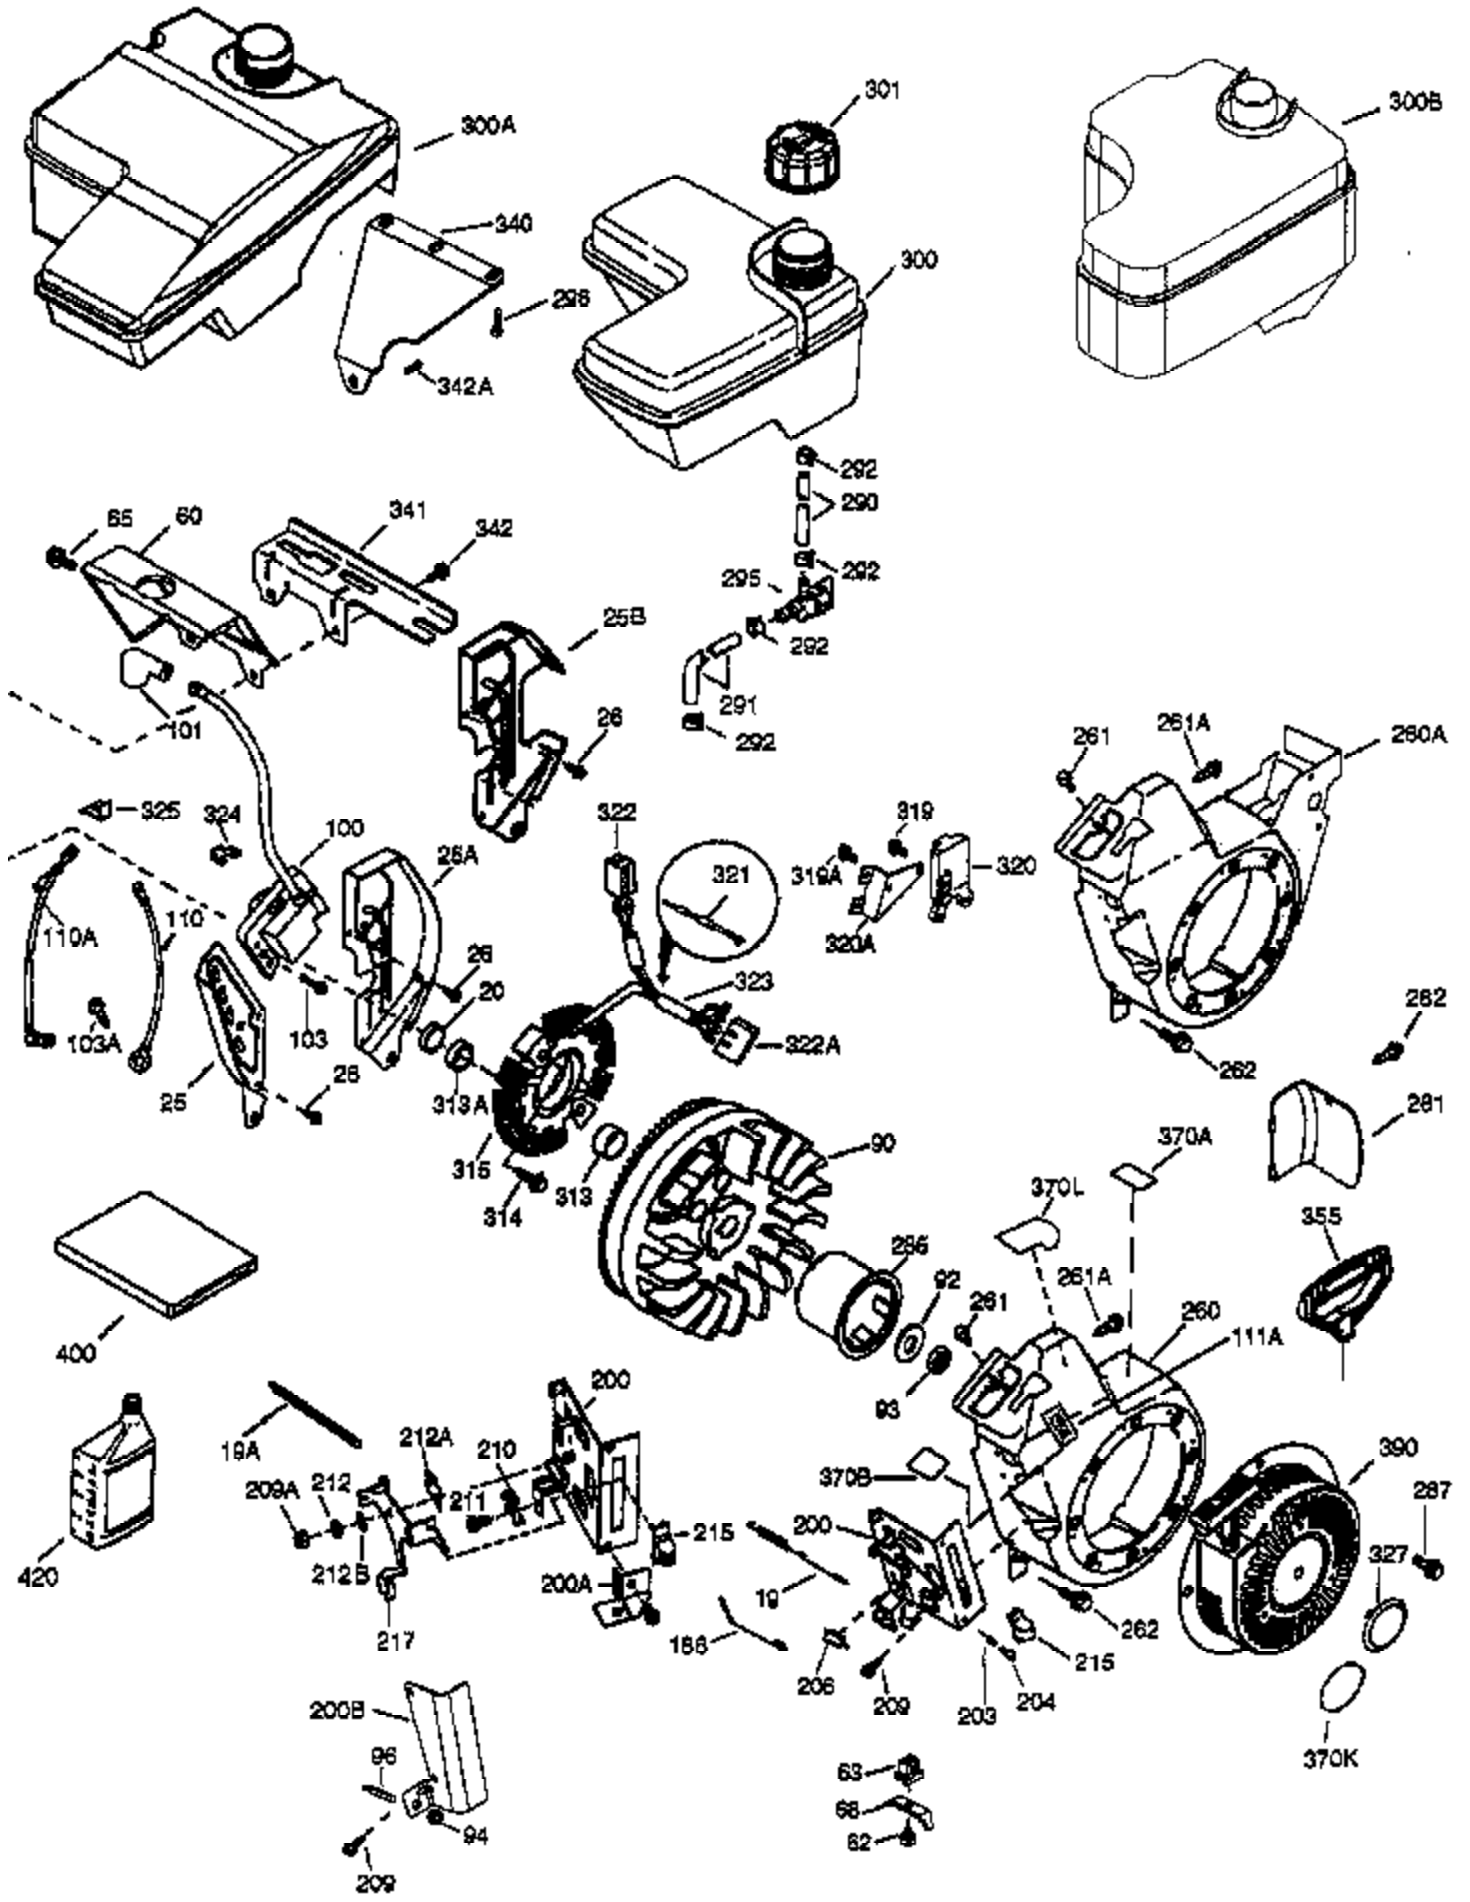

Ref #	Part Number	Qty	Description
19	37111	1	Extension Spring
19A	36741	1	Extension Spring
20	32600	1	Oil Seal
25	36621	1	Air Baffle (Left)
25A	36622	1	Air Baffle (Right)
26	30200	2	Screw, 10-24 x 9/16"
60	36623A	1	Blower Housing Extension
62	650760	1	Screw, 8-32 x 3/8"
63	28545	1	Grommet
65	30200	1	Screw, 10-24 x 9/16"
68	33356	1	Ground Terminal
90	611205	1	Flywheel
92	650815	1	Belleville Washer
93	650816	1	Flywheel Nut
100	34443B	1	Solid State Ignition
101	610118	1	Spark Plug Cover
103	651007	2	Screw, Torx T-15, 10-24 x 15/16"
110	36681	1	Ground Wire
186	36711	1	Governor Link
200A	37249	1	Control Bracket
200	36740A	1	Control Bracket (Incl. 19A, 210 & 211)
209	650821	1	Screw, 10-32 x 1/2"
210	27793	1	Conduit Clip
211	28942	1	Screw, 10-32 x 3/8"
260	36864	1	Blower Housing
261A	650821	2	Screw, 10-32 x 1/2"
261	651008	1	Screw, 1/4-20 x 31/64"
262	651008	2	Screw, 1/4-20 x 31/64"
285	35985B	1	Starter Cup
287	651008	4	Screw, 1/4-20 x 31/64"
290	30705	1	Fuel Line
292	26460	2	Fuel Line Clamp
300	36863	1	Fuel Tank (Incl. 292 & 301)
301	36754	1	Fuel Cap
313	34080	1	Spacer
325	29443	1	Wire Clip
341	36644	1	Fuel Tank Bracket
342	651010	2	Screw, 1/4-20 x 7/8"
370A	36261	1	Identification Decal
370K	36695	1	Starter Decal
390	590746	1	Rewind Starter (NOTE: This engine could have been built with 590704 starter.)
400	36716A	1	* Gasket Set (Incl. items marked PK in notes) Incl. (1) each of 26756, 27272A, 29673, 35626, 36581, 36624, 36715
420	730225	1	SAE 30 4-Cycle Engine Oil (Quart)