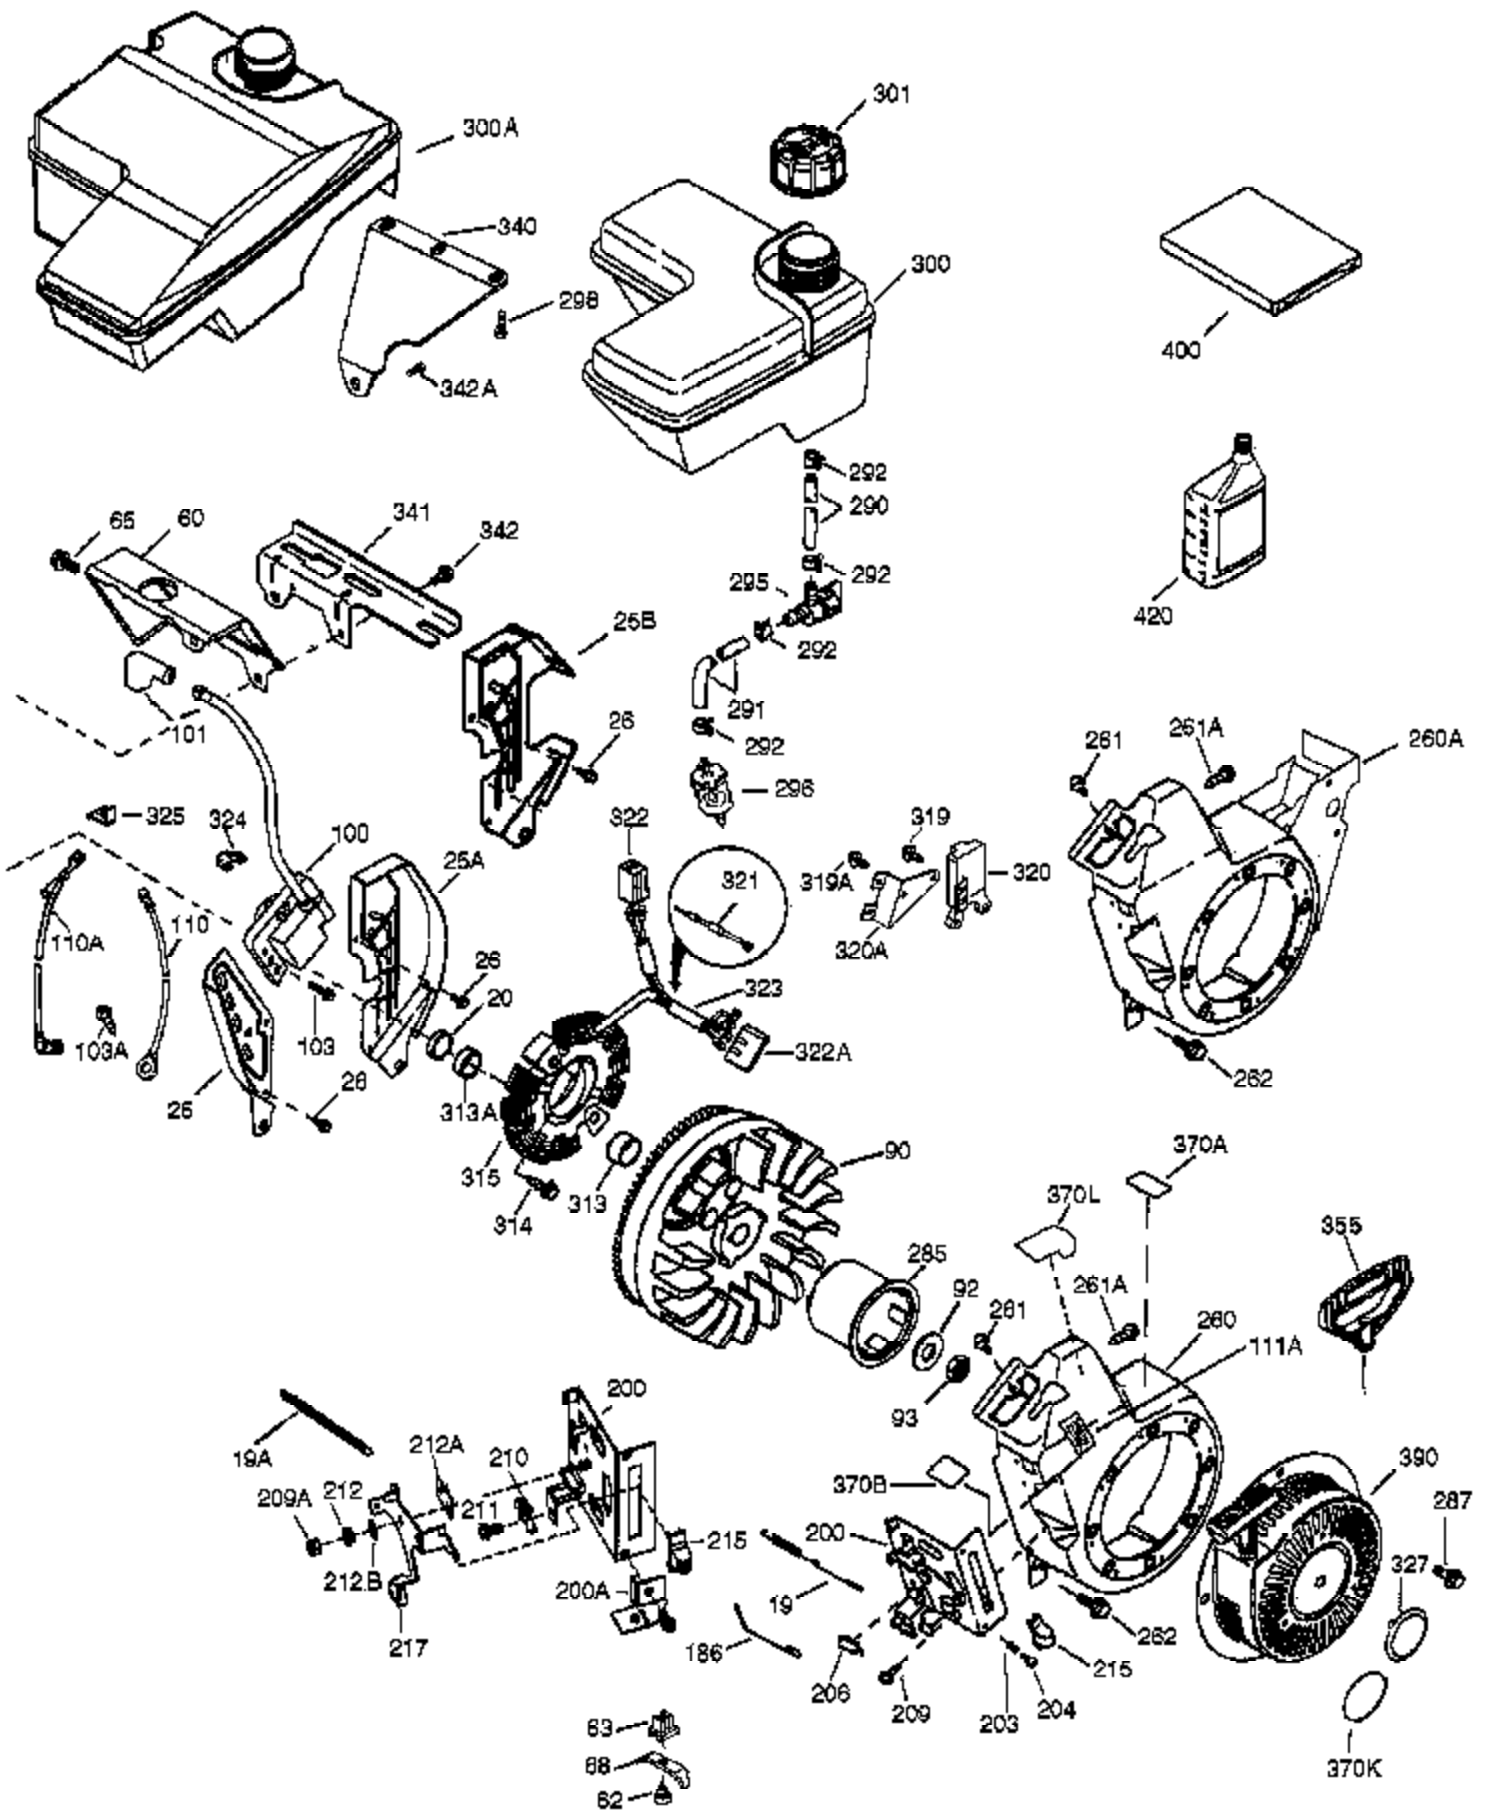

Ref #	Part Number	Qty	Description
19A	36741	1	Extension Spring
19	36710	1	Extension Spring
20	32600	1	Oil Seal
25A	36622	1	Air Baffle (Right)
25	36621	1	Air Baffle (Left)
26	30200	2	Screw, 10-24 x 9/16"
60	36623	1	Blower Housing Extension
62	650760	1	Screw, 8-32 x 3/8"
63	28545	1	Grommet
65	30200	1	Screw, 10-24 x 9/16"
68	33356	1	Ground Terminal
83	36057	1	Governor Spool
90	611205	1	Flywheel
92	650815	1	Belleville Washer
93	650816	1	Flywheel Nut
100	34443A	1	Solid State Ignition
101	610118	1	Spark Plug Cover
103	651007	2	Screw, Torx T-15, 10-24 x 15/16"
110	36681	1	Ground Wire
186	36711	1	Governor Link
200	36740A	1	Control Bracket (Incl. 19A, 210 & 211)
200A	37249	1	Control Bracket
209	650821	1	Screw, 10-32 x 1/2"
210	27793	1	Conduit Clip
211	28942	1	Screw, 10-32 x 3/8"
260	36864	1	Blower Housing
261A	650821	2	Screw, 10-32 x 1/2"
261	651008	1	Screw, 1/4-20 x 31/64"
262	651008	2	Screw, 1/4-20 x 31/64"
285	35985B	1	Starter Cup
287	0	4	Rivet (Can be purchased locally)
290	30705	1	Fuel Line
292	26460	2	Fuel Line Clamp
300	36863	1	Fuel Tank (Incl. 292 & 301)
301	36754	1	Fuel Cap
313	34080	1	Spacer
325	29443	1	Wire Clip
341	36644	1	Fuel Tank Bracket
342	651010	2	Screw, 1/4-20 x 7/8"
370A	36261	1	Lubrication Decal
370K	36695	1	Starter Decal
390	590736	1	Rewind Starter
400	36716A	1	* Gasket Set (Incl. items marked PK i n notes) Incl. (1) each of 26756, 27272A, 29673, 35626, 36581, 36624, 36715
420	730225	1	SAE 30 4-Cycle Engine Oil (Quart)