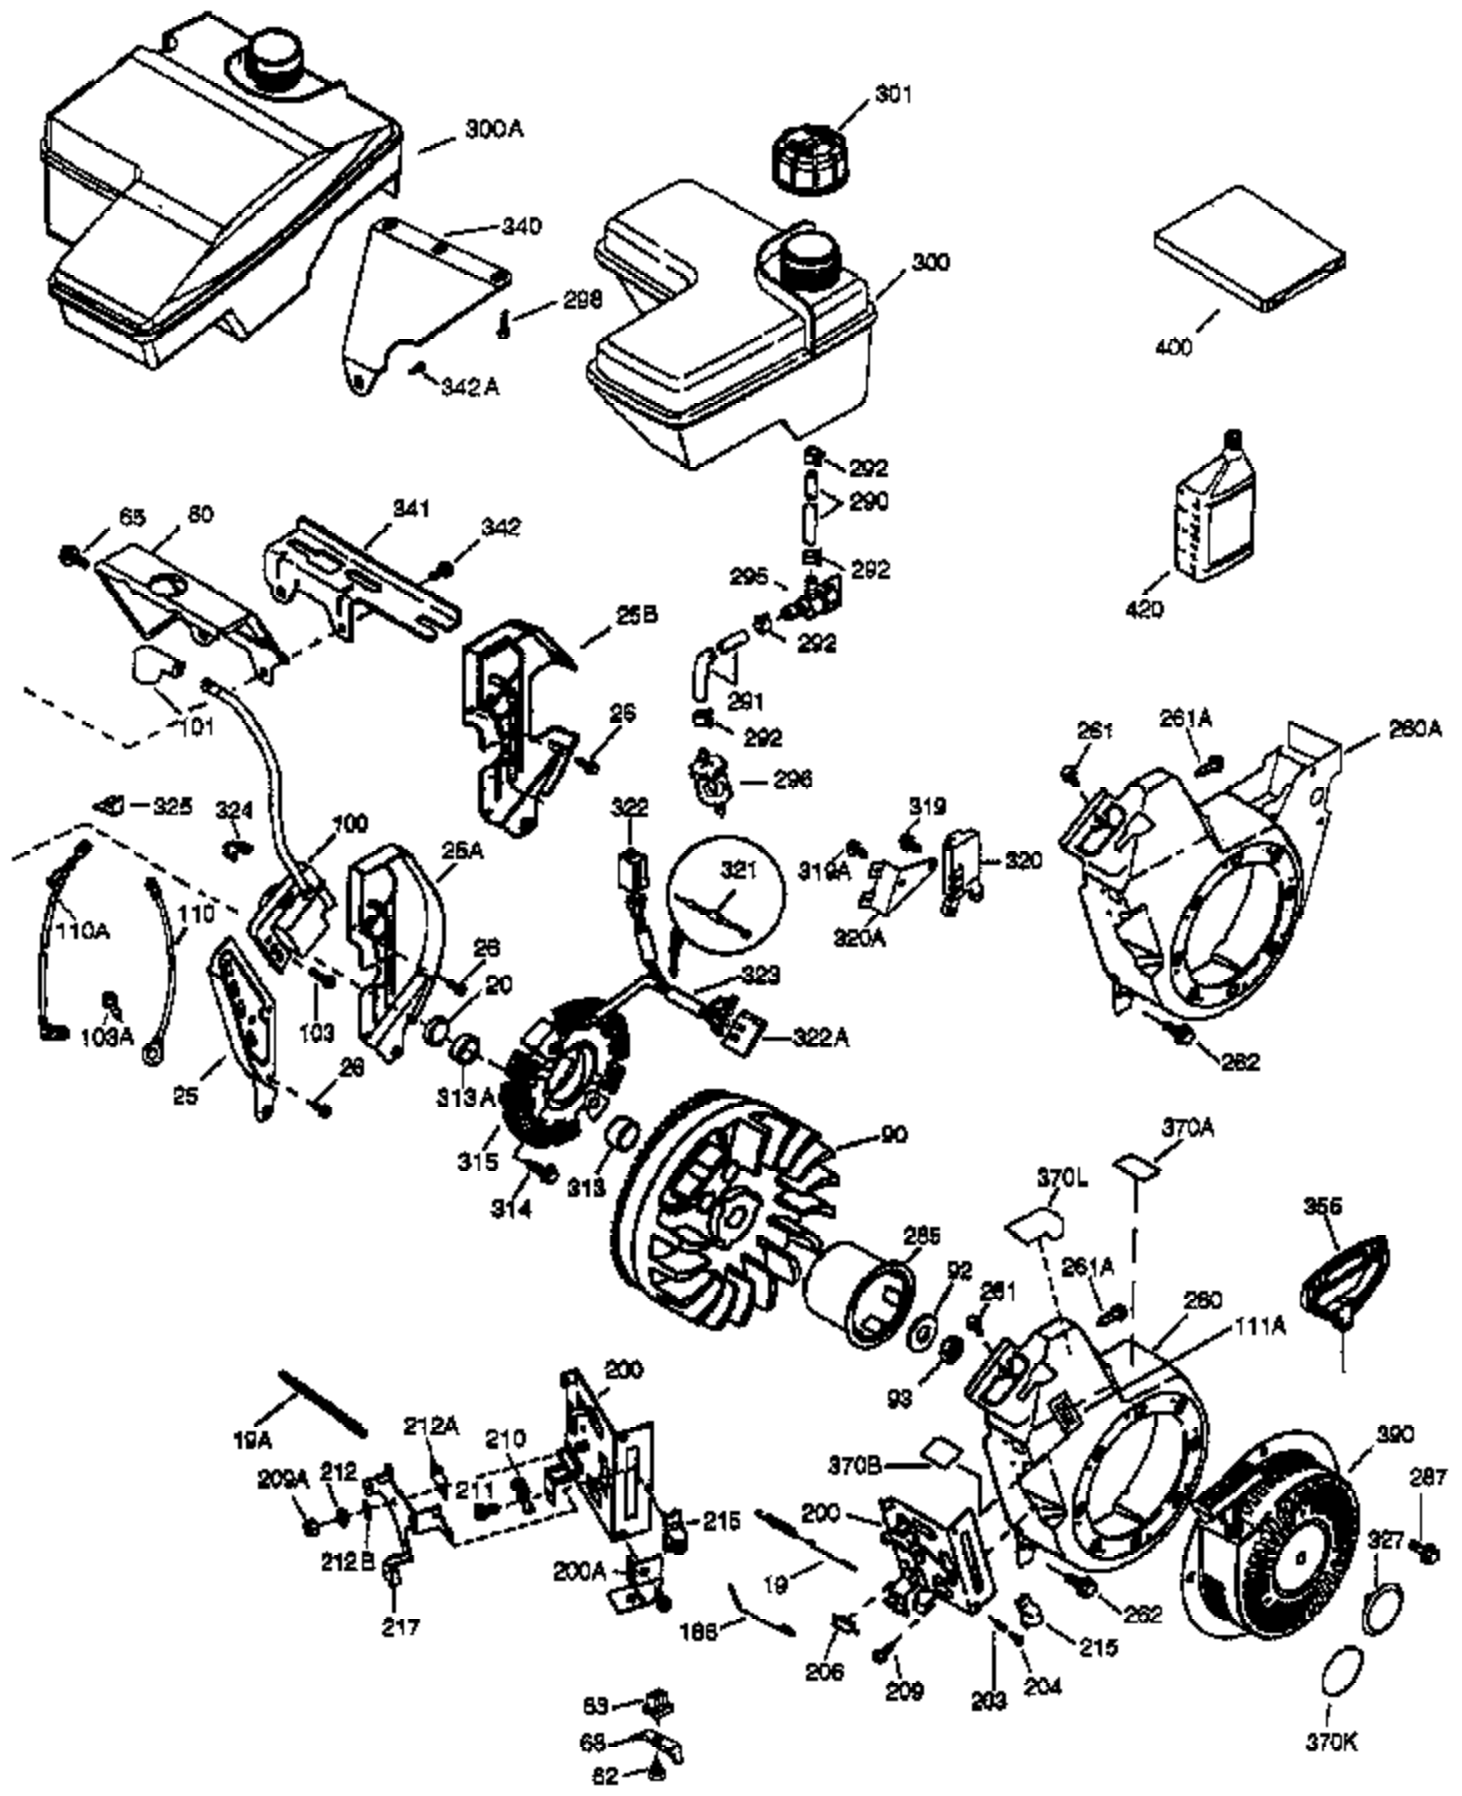

Ref #	Part Number	Qty	Description
19	36710	1	Extension Spring
19A	36741	1	Extension Spring
20	32600	1	Oil Seal
25	36621	1	Air Baffle (Left)
25A	36622	1	Air Baffle (Right)
26	30200	2	Screw, 10-24 x 9/16"
60	36623A	1	Blower Housing Extension
62	650760	1	Screw, 8-32 x 3/8"
63	28545	1	Grommet
65	30200	1	Screw, 10-24 x 9/16"
68	33356	1	Ground Terminal
90	611205	1	Flywheel
92	650815	1	Belleville Washer
93	650816	1	Flywheel Nut
100	34443B	1	Solid State Ignition
101	610118	1	Spark Plug Cover
103	651007	2	Screw, Torx T-15, 10-24 x 15/16"
103A	650767	1	Screw, 8-32 x 27/64"
110	36963	1	Ground Wire
110A	36964	1	Ground Wire
111B	611224	1	Rocker On/Off Switch
186	36711	1	Governor Link
200A	37249	1	Control Bracket
200	36740A	1	Control Bracket (Incl. 19A, 210 & 211)
209	650821	1	Screw, 10-32 x 1/2"
210	27793	1	Conduit Clip
211	28942	1	Screw, 10-32 x 3/8"
260	36864	1	Blower Housing
261A	650821	2	Screw, 10-32 x 1/2"
261	651008	1	Screw, 1/4-20 x 31/64"
262	651008	2	Screw, 1/4-20 x 31/64"
285	35985B	1	Starter Cup
287	0	4	Rivet (Can be purchased locally)
290	30705	1	Fuel Line
292	26460	2	Fuel Line Clamp
300	36863	1	Fuel Tank (Incl. 292)
301	36754	1	Fuel Cap
313	34080	1	Spacer
325	29443	1	Wire Clip
341	36644	1	Fuel Tank Bracket
342	651010	2	Screw, 1/4-20 x 7/8"
370A	36261	1	Lubrication Decal
370K	36695	1	Starter Decal
390	590736	1	Rewind Starter (NOTE: This engine could have been built with 590748 starter.)
400	36716A	1	* Gasket Set (Incl. items marked PK in notes) Incl. (1) each of 26756, 27272A, 29673, 35626, 36581, 36624, 36715
420	730225	1	SAE 30 4-Cycle Engine Oil (Quart)