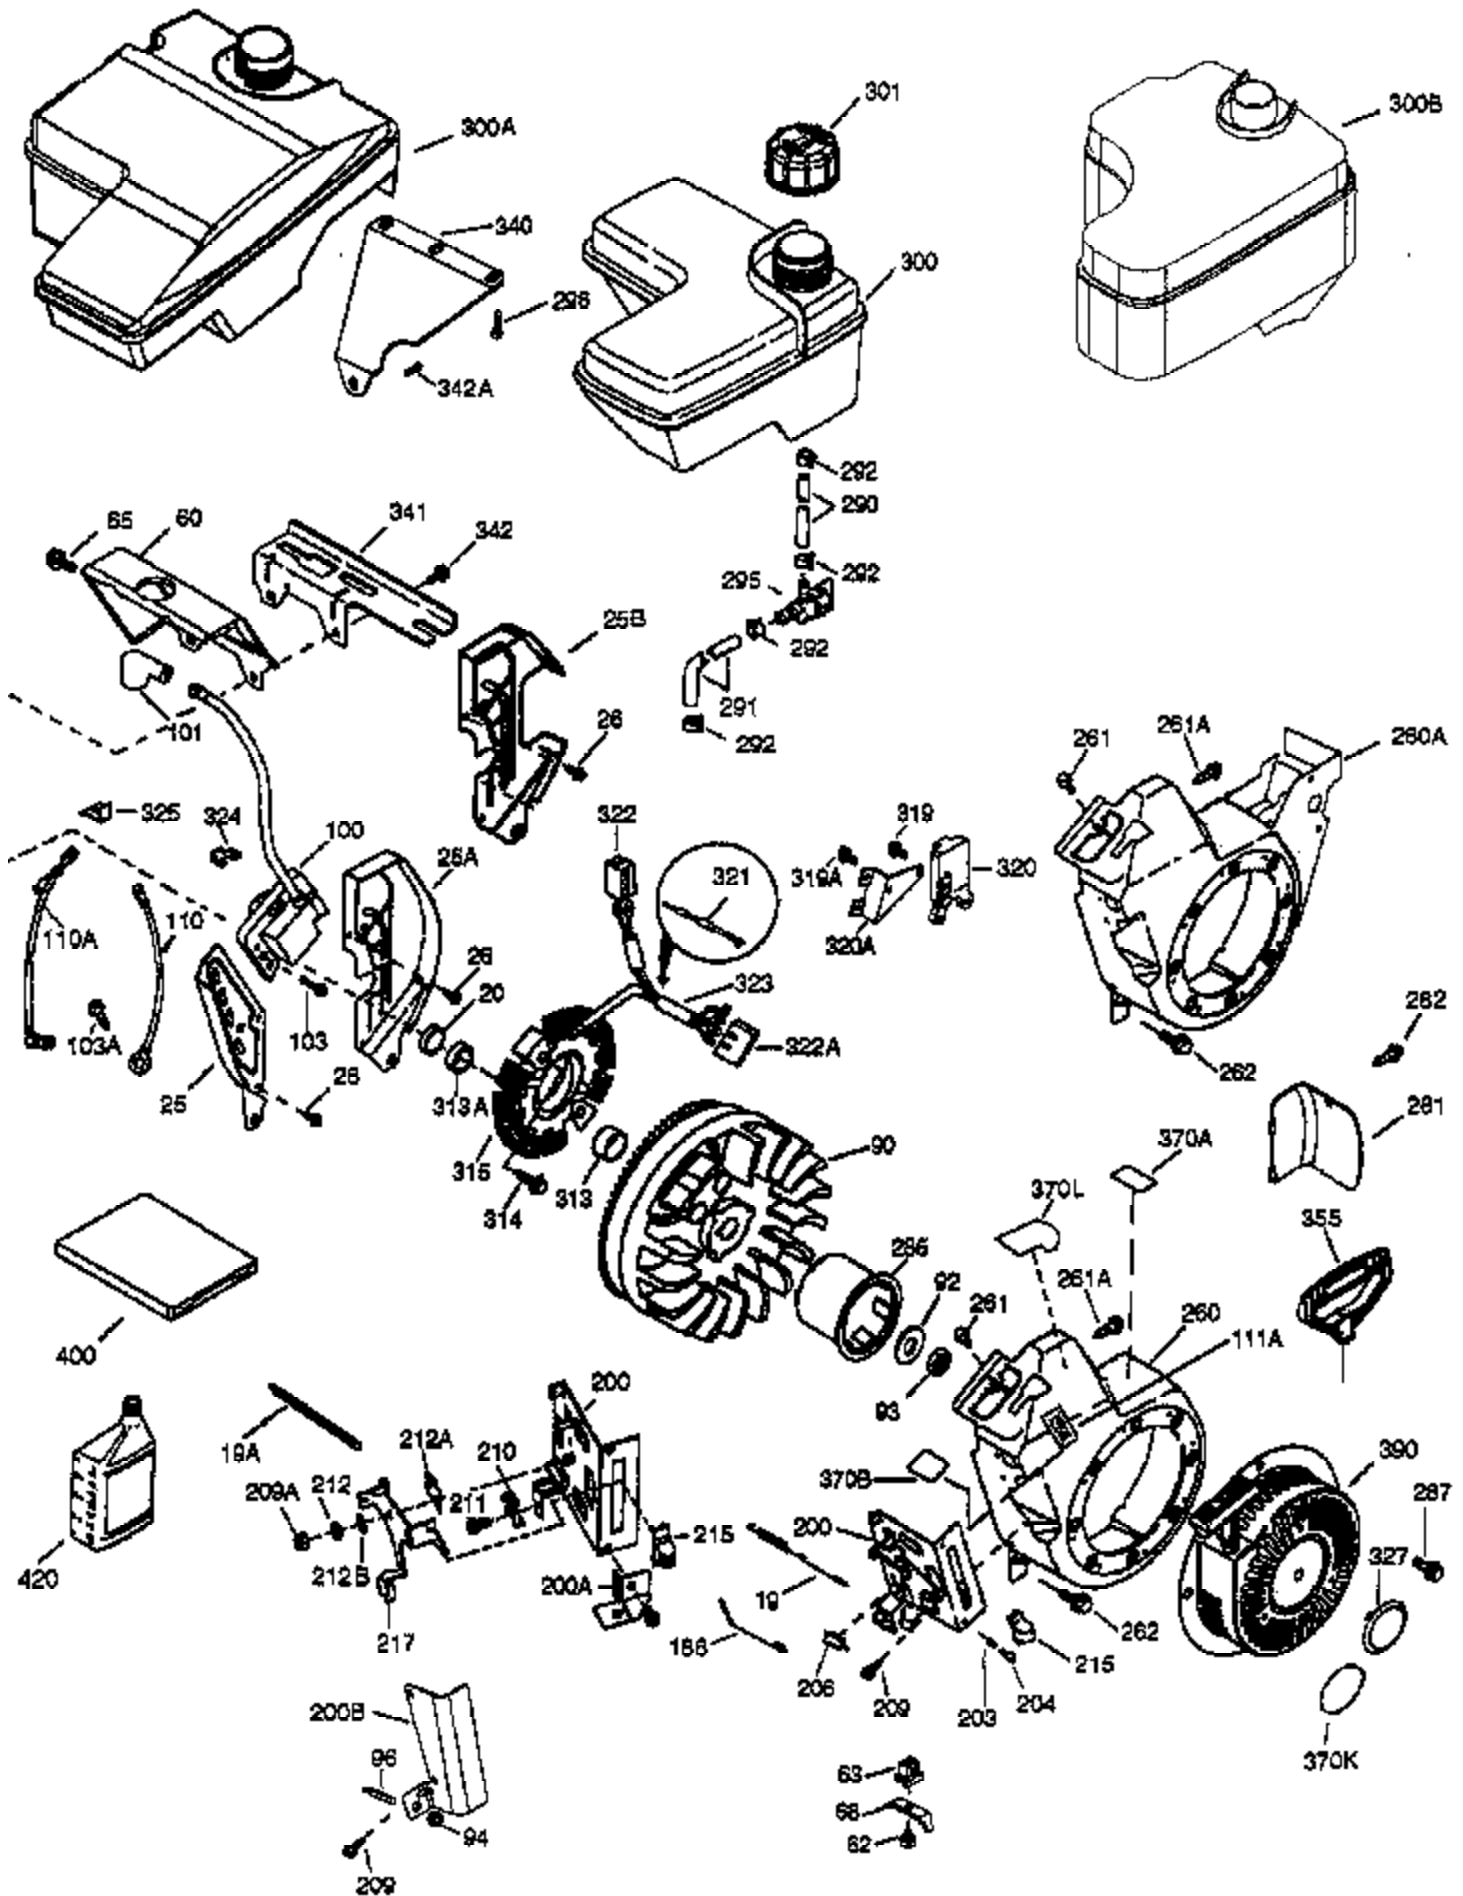

Ref #	Part Number	Qty	Description
19A	36741	1	Extension Spring
19	36710	1	Extension Spring
20	32600	1	Oil Seal
25A	36622	1	Air Baffle (Right)
25	36621	1	Air Baffle (Left)
26	30200	2	Screw, 10-24 x 9/16"
60	36623A	1	Blower Housing Extension
62	650760	1	Screw, 8-32 x 3/8"
63	28545	1	Grommet
65	30200	1	Screw, 10-24 x 9/16"
68	33356	1	Ground Terminal
90	611205	1	Flywheel
92	650815	1	Belleville Washer
93	650816	1	Flywheel Nut
100	34443B	1	Solid State Ignition
101	610118	1	Spark Plug Cover
103A	650767	1	Screw, 8-32 x 27/64"
103	651007	2	Screw, Torx T-15, 10-24 x 15/16"
110A	36964	1	Ground Wire
110	36963	1	Ground Wire
111B	611224	1	Rocker On/Off Switch
186	36711	1	Governor Link
200A	37249	1	Control Bracket
200	36740A	1	Control Bracket (Incl. 19A, 210 & 211)
209	650821	1	Screw, 10-32 x 1/2"
210	27793	1	Conduit Clip
211	28942	1	Screw, 10-32 x 3/8"
260	36864	1	Blower Housing
261A	650821	2	Screw, 10-32 x 1/2"
261	651008	1	Screw, 1/4-20 x 31/64"
262	651008	2	Screw, 1/4-20 x 31/64"
285	35985B	1	Starter Cup
287	0	4	Rivet (Can be purchased locally)
290	30705	1	Fuel Line
292	26460	2	Fuel Line Clamp
300	36863	1	Fuel Tank (Incl. 292)
301	36754	1	Fuel Cap
313	34080	1	Spacer
325	29443	1	Wire Clip
341	36644	1	Fuel Tank Bracket
342	651010	2	Screw, 1/4-20 x 7/8"
370A	36261	1	Lubrication Decal
370K	36695	1	Starter Decal
390	590736	1	Rewind Starter (NOTE: This engine could have been built with 590748 starter.)
400	36716A	1	* Gasket Set (Incl. items marked PK in notes) Incl. (1) each of 26756, 27272A, 29673, 35626, 36581, 36624, 36715
420	730225	1	SAE 30 4-Cycle Engine Oil (Quart)