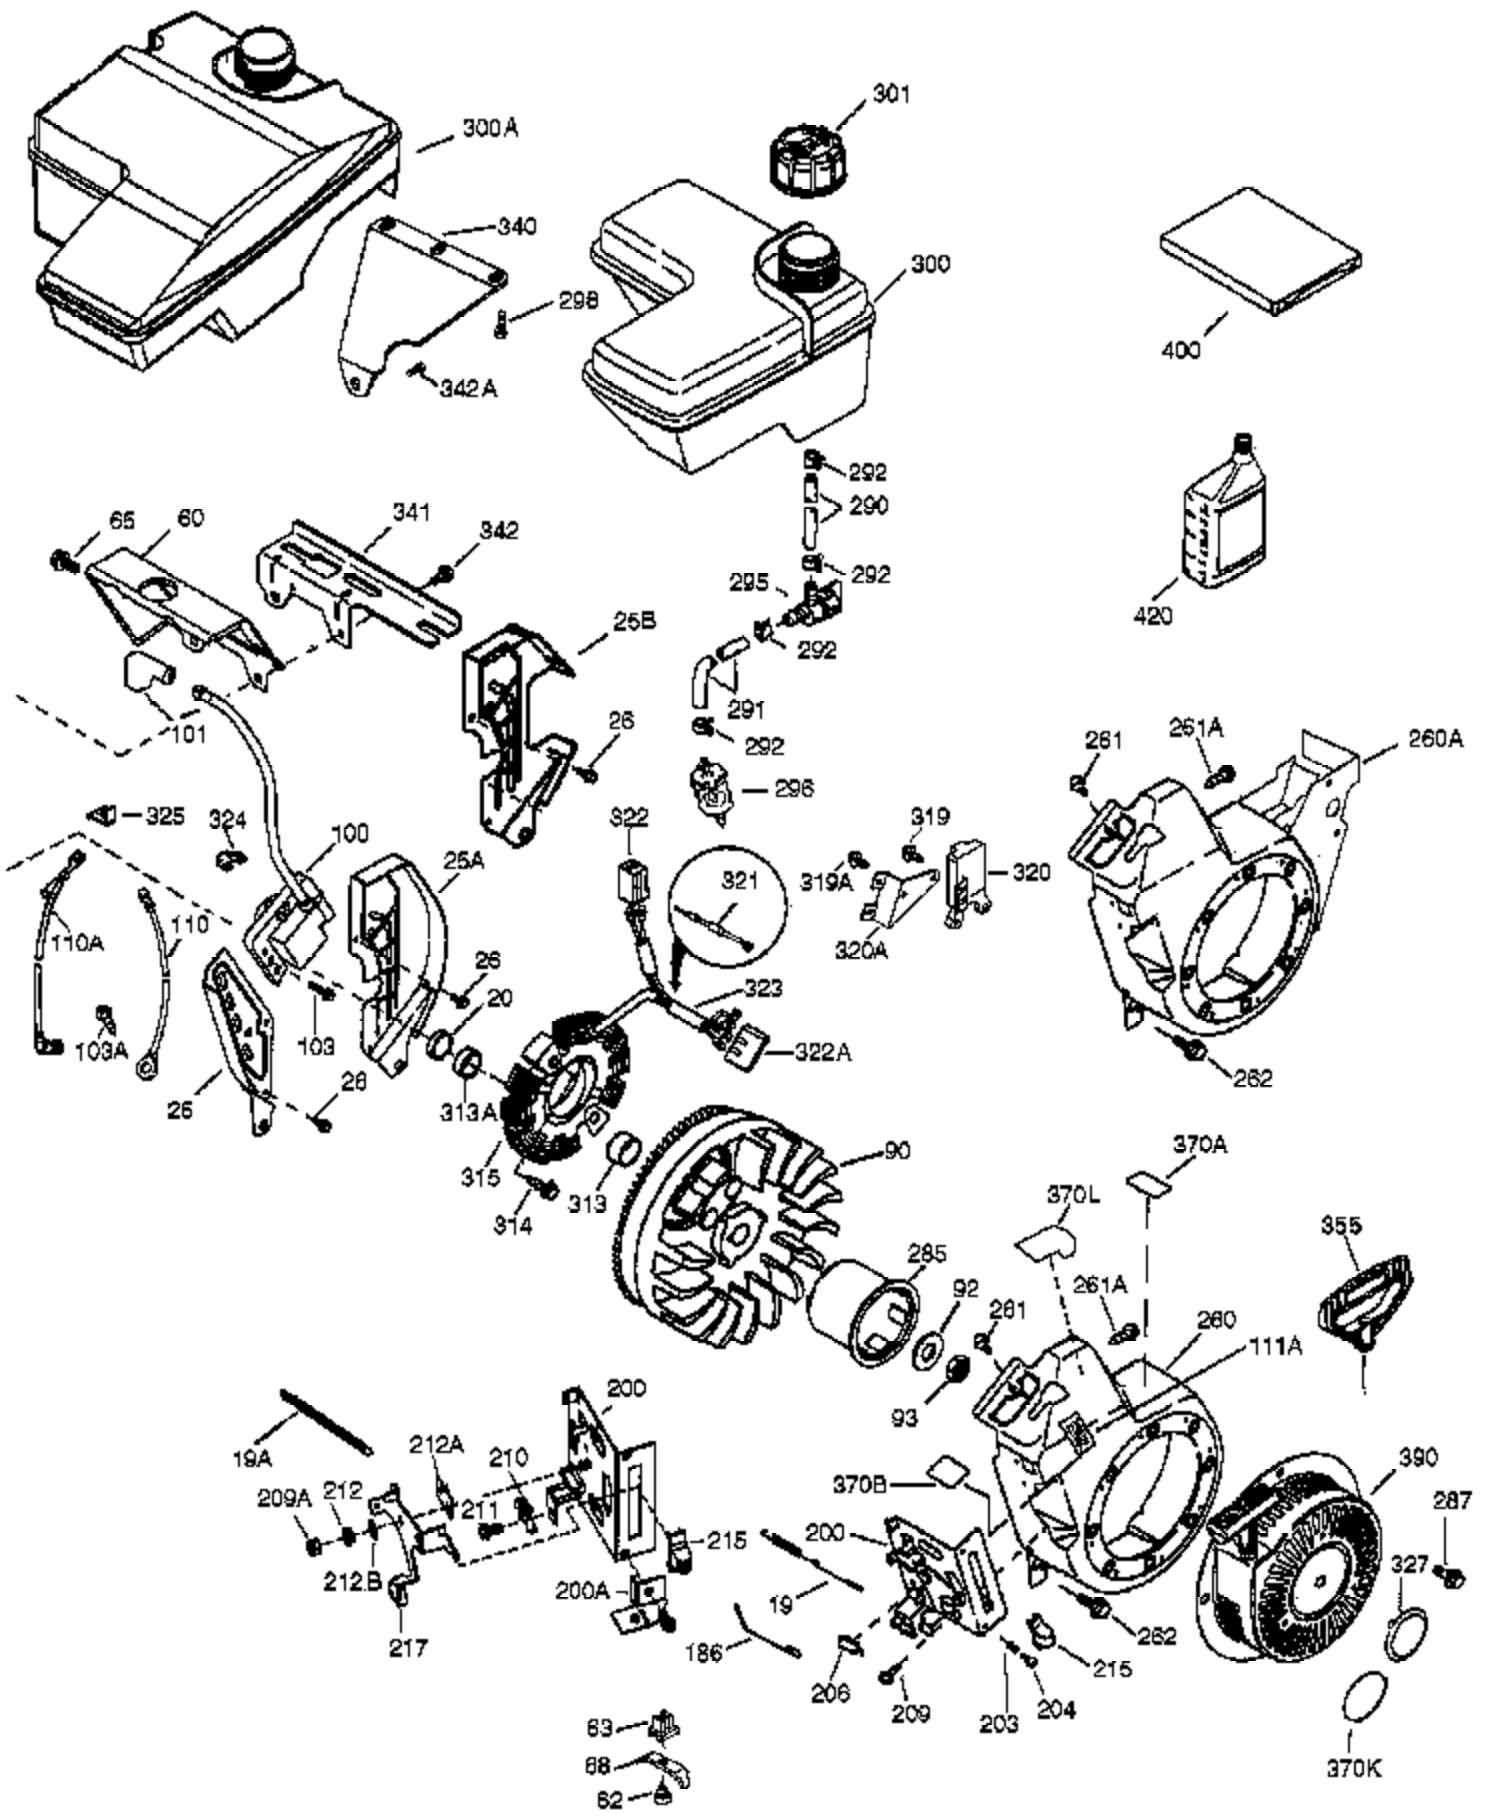

Ref #	Part Number	Qty	Description
19	36710	1	Extension Spring
19A	36741	1	Extension Spring
20	32600	1	Oil Seal
25A	36622	1	Air Baffle (Right)
25	36621	1	Air Baffle (Left)
26	30200	2	Screw, 10-24 x 9/16"
60	36623	1	Blower Housing Extension
62	650760	1	Screw, 8-32 x 3/8"
63	28545	1	Grommet
65	30200	1	Screw, 10-24 x 9/16"
68	33356	1	Ground Terminal
83	36057	1	Governor Spool
90	611205	1	Flywheel
92	650815	1	Belleville Washer
93	650816	1	Flywheel Nut
100	34443A	1	Solid State Ignition
101	610118	1	Spark Plug Cover
103A	650767	1	Screw, 8-32 x 27/64"
103	651007	2	Screw, Torx T-15, 10-24 x 15/16"
110A	36964	1	Ground Wire
110	36963	1	Ground Wire
111B	611224	1	Rocker On/Off Switch
186	36711	1	Governor Link
200A	37249	1	Control Bracket
200	36740A	1	Control Bracket (Incl. 19A, 210 & 211)
209	650821	1	Screw, 10-32 x 1/2"
210	27793	1	Conduit Clip
211	28942	1	Screw, 10-32 x 3/8"
260	36864	1	Blower Housing
261A	650821	2	Screw, 10-32 x 1/2"
261	651008	1	Screw, 1/4-20 x 31/64"
262	651008	2	Screw, 1/4-20 x 31/64"
285	35985B	1	Starter Cup
287	0	4	Rivet (Can be purchased locally)
290	30705	1	Fuel Line
292	26460	2	Fuel Line Clamp
300	36863	1	Fuel Tank (Incl. 292 & 301)
301	36754	1	Fuel Cap
313	34080	1	Spacer
325	29443	1	Wire Clip
341	36644	1	Fuel Tank Bracket
342	651010	2	Screw, 1/4-20 x 7/8"
370A	36261	1	Lubrication Decal
370K	36695	1	Starter Decal
390	590736	1	Rewind Starter
400	36716A	1	* Gasket Set (Incl. items marked PK i n notes) Incl. (1) each of 26756, 27272A, 29673, 35626, 36581, 36624, 36715
420	730225	1	SAE 30 4-Cycle Engine Oil (Quart)