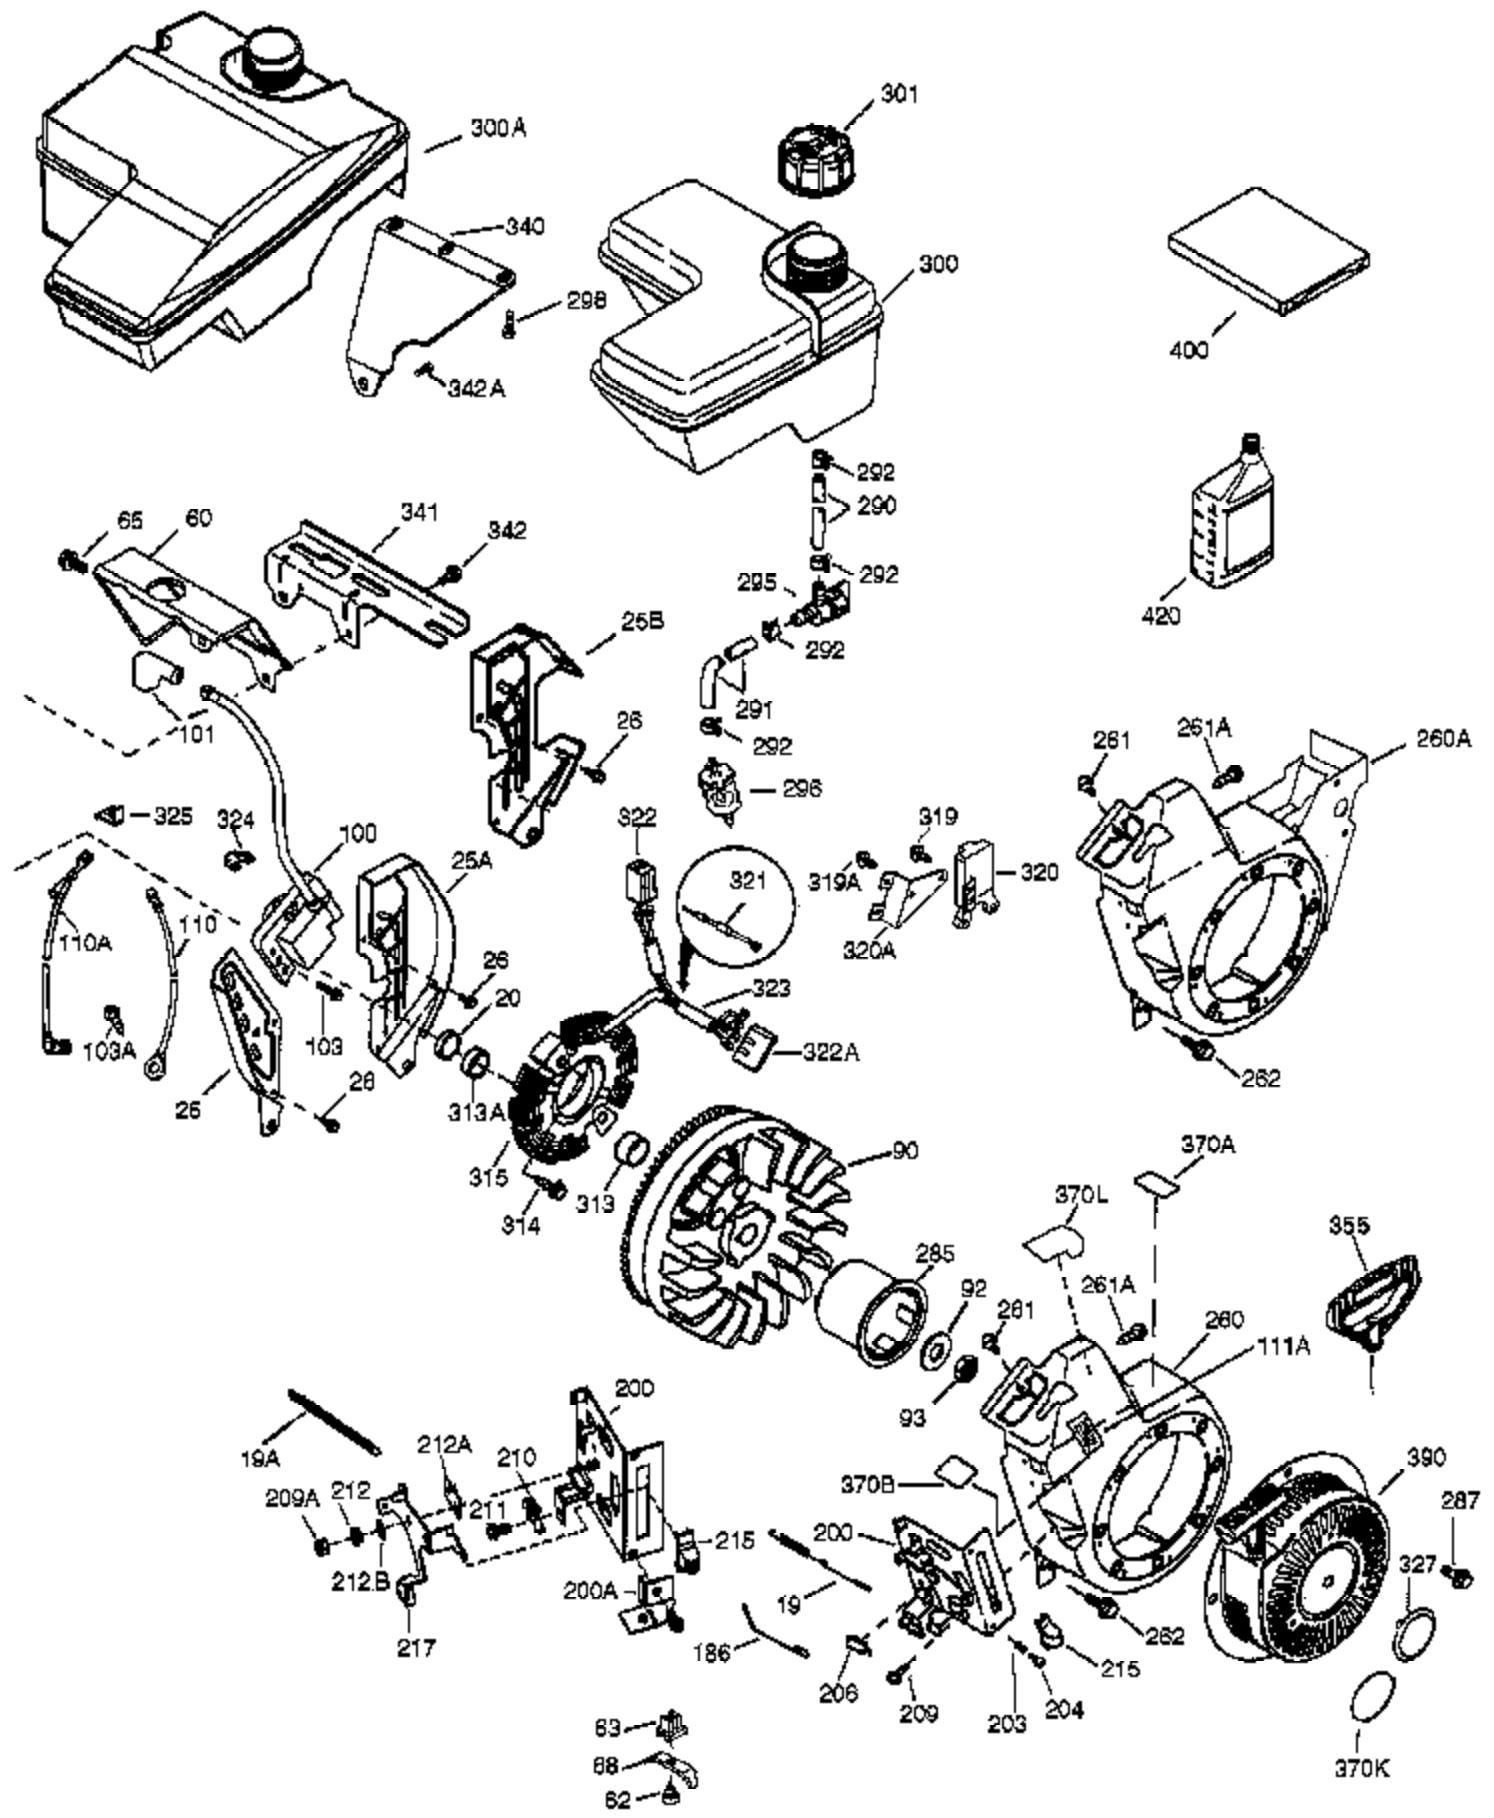

Ref #	Part Number	Qty	Description
19	36710	1	Extension Spring
20	32600	1	Oil Seal
25	36621	1	Air Baffle (Left)
25A	36622	1	Air Baffle (Right)
26	30200	2	Screw, 10-24 x 9/16"
60	36623	1	Blower Housing Extension
65	30200	1	Screw, 10-24 x 9/16"
83	36057	1	Governor Spool
90	611205	1	Flywheel
92	650815	1	Belleville Washer
93	650816	1	Flywheel Nut
100	34443A	1	Solid State Ignition
101	610118	1	Spark Plug Cover
103	651007	2	Screw, Torx T-15, 10-24 x 15/16"
110	36054	1	Ground Wire
186	36711	1	Governor Link
200	36736	1	Control Bracket (Incl. 206 & 215)
206	610973	1	Terminal
209	650821	1	Screw, 10-32 x 1/2"
215	36638	1	Control Knob
260	36864	1	Blower Housing
261A	650821	2	Screw, 10-32 x 1/2"
261	651008	1	Screw, 1/4-20 x 31/64"
262	651008	2	Screw, 1/4-20 x 31/64"
285	35985B	1	Starter Cup
287	0	4	Rivet (Can be purchased locally)
290	30705	1	Fuel Line
292	26460	2	Fuel Line Clamp
300	36863	1	Fuel Tank (Incl. 292 & 301)
301	36246	1	Fuel Cap
313	34080	1	Spacer
325	29443	1	Wire Clip
341	36644	1	Fuel Tank Bracket
342	651010	2	Screw, 1/4-20 x 7/8"
370B	33107	1	Speed Control Decal
370A	36261	1	Lubrication Decal
370K	36695	1	Starter Decal
390	590736	1	Rewind Starter
400	36716A	1	* Gasket Set (Incl. items marked PK i n notes) Incl. (1) each of 26756, 27272A, 29673, 35626, 36581, 36624, 36715
420	730225	1	SAE 30 4-Cycle Engine Oil (Quart)