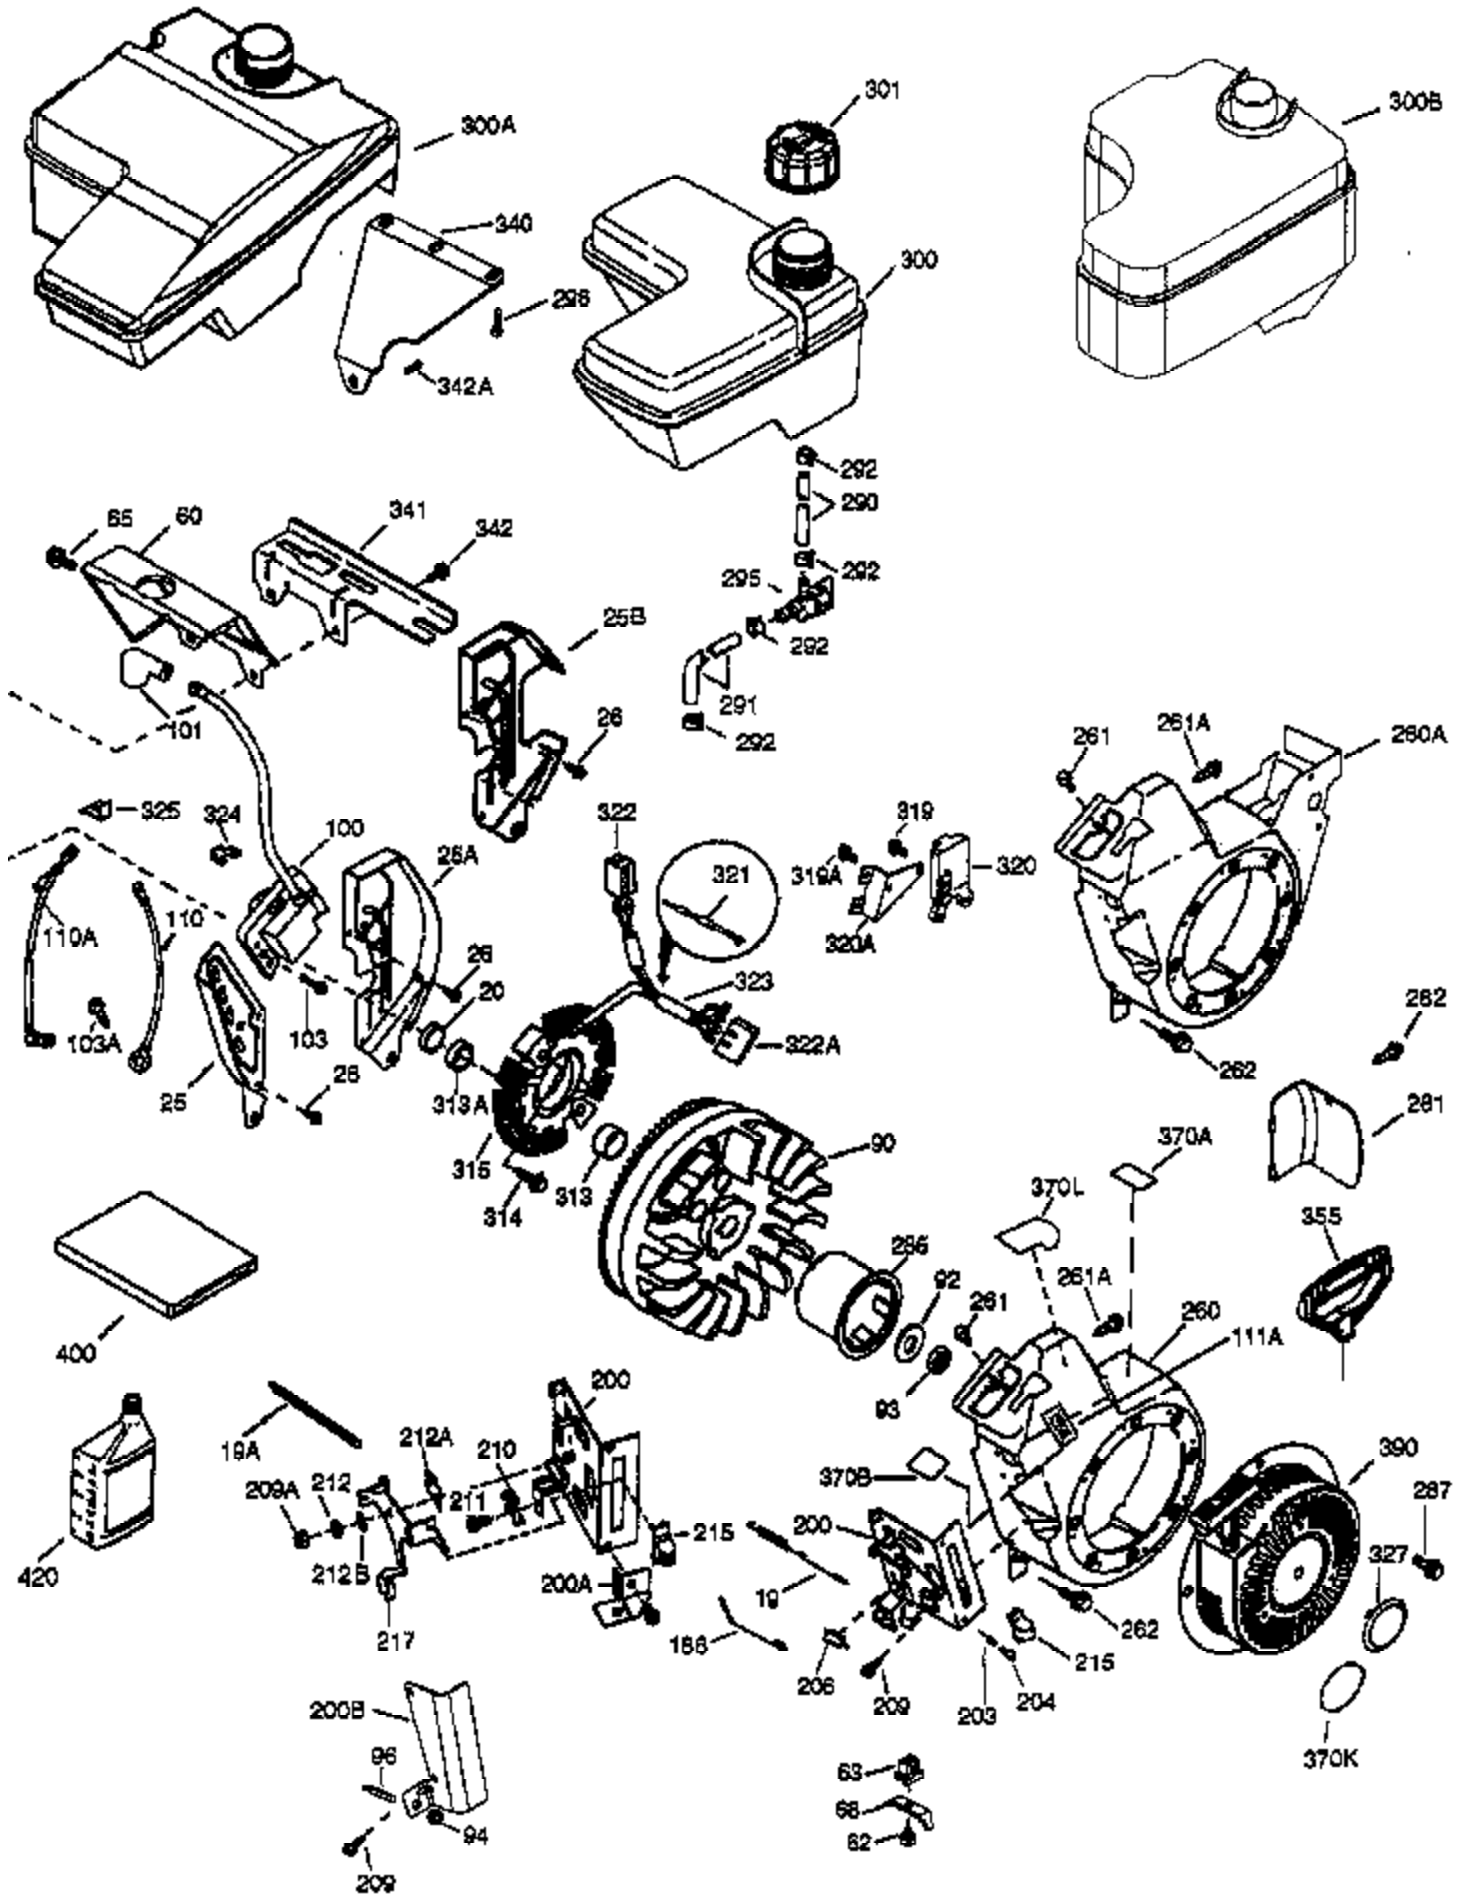

Ref #	Part Number	Qty	Description
19	37111	1	Extension Spring
20	32600	1	Oil Seal
25A	36622	1	Air Baffle (Right)
25	36621	1	Air Baffle (Left)
26	30200	2	Screw, 10-24 x 9/16"
60	36623A	1	Blower Housing Extension
62	650760	1	Screw, 8-32 x 3/8"
63	28545	1	Grommet
65	30200	1	Screw, 10-24 x 9/16"
68	33356	1	Ground Terminal
90	611205	1	Flywheel
92	650815	1	Belleville Washer
93	650816	1	Flywheel Nut
100	34443B	1	Solid State Ignition
101	610118	1	Spark Plug Cover
103	651007	2	Screw, Torx T-15, 10-24 x 15/16"
110	36679A	1	Ground Wire
186	36711	1	Governor Link
200	36736	1	Control Bracket (Incl. 206, 210 & 211)
206	610973	1	Terminal
209	650821	1	Screw, 10-32 x 1/2"
210	27793	1	Conduit Clip
211	28942	1	Screw, 10-32 x 3/8"
260	36864	1	Blower Housing
261A	650821	2	Screw, 10-32 x 1/2"
261	651008	1	Screw, 1/4-20 x 31/64"
262	651008	2	Screw, 1/4-20 x 31/64"
285	35985B	1	Starter Cup
287	651008	4	Screw, 1/4-20 x 31/64"
290	30705	1	Fuel Line
292	26460	2	Fuel Line Clamp
300	36863	1	Fuel Tank (Incl. 292 & 301)
301	36246	1	Fuel Cap
313	34080	1	Spacer
325	29443	1	Wire Clip
341	36644	1	Fuel Tank Bracket
342	651010	2	Screw, 1/4-20 x 7/8"
370K	36695	1	Starter Decal
370A	36261	1	Lubrication Decal
390	590746	1	Rewind Starter (NOTE: This engine could have been built with 590704 starter.)
400	36716A	1	* Gasket Set (Incl. items marked PK in notes) Incl. (1) each of 26756, 27272A, 29673, 35626, 36581, 36624, 36715
420	730225	1	SAE 30 4-Cycle Engine Oil (Quart)