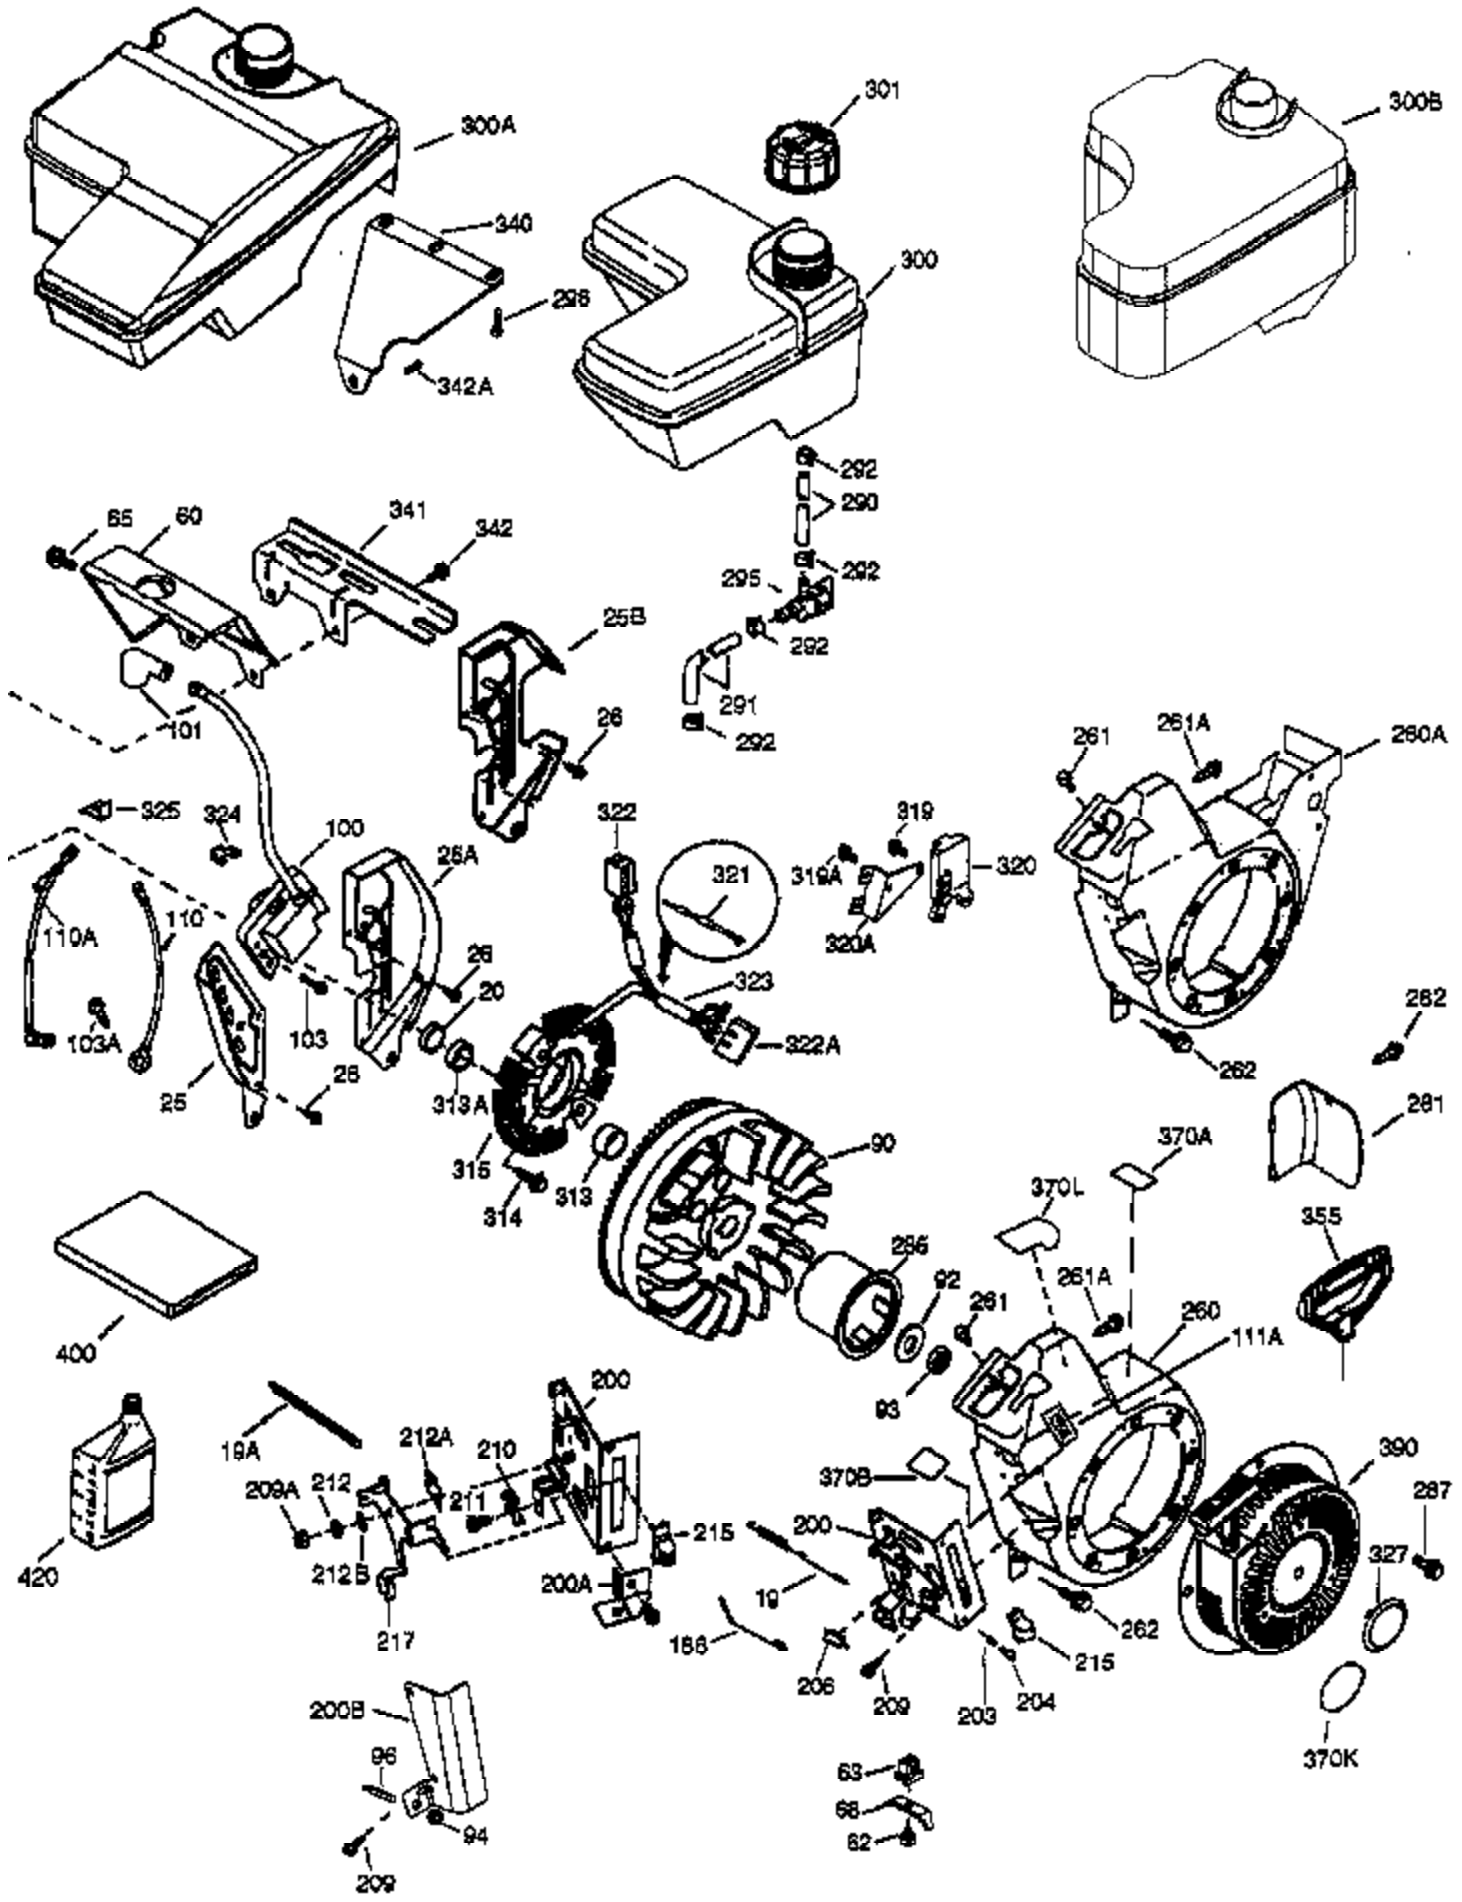

Ref #	Part Number	Qty	Description
19	37111	1	Extension Spring
20	32600	1	Oil Seal
25A	36622	1	Air Baffle (Right)
25	36621	1	Air Baffle (Left)
26	30200	2	Screw, 10-24 x 9/16"
60	36623A	1	Blower Housing Extension
65	30200	1	Screw, 10-24 x 9/16"
90	611205	1	Flywheel
92	650815	1	Belleville Washer
93	650816	1	Flywheel Nut
100	34443B	1	Solid State Ignition
101	610118	1	Spark Plug Cover
103	651007	2	Screw, Torx T-15, 10-24 x 15/16"
110	36054	1	Ground Wire
186	36711	1	Governor Link
200	36736	1	Control Bracket (Incl. 206 & 215)
206	610973	1	Terminal
209	650821	1	Screw, 10-32 x 1/2"
215	36638	1	Control Knob
260	36864	1	Blower Housing
261A	650821	2	Screw, 10-32 x 1/2"
261	651008	1	Screw, 1/4-20 x 31/64"
262	651008	2	Screw, 1/4-20 x 31/64"
285	35985B	1	Starter Cup
287	0	4	Rivet (Can be purchased locally)
290	30705	1	Fuel Line
292	26460	2	Fuel Line Clamp
300	36863	1	Fuel Tank (Incl. 292 & 301)
301	36246	1	Fuel Cap
313	34080	1	Spacer
325	29443	1	Wire Clip
341	36644	1	Fuel Tank Bracket
342	651010	2	Screw, 1/4-20 x 7/8"
370K	36695	1	Starter Decal
370B	35703	1	Speed Control Decal
370A	36261	1	Identification Decal
390	590736	1	Rewind Starter (NOTE: This engine could have been built with 590748 starter.)
400	36716A	1	* Gasket Set (Incl. items marked PK in notes) Incl. (1) each of 26756, 27272A, 29673, 35626, 36581, 36624, 36715
420	730225	1	SAE 30 4-Cycle Engine Oil (Quart)