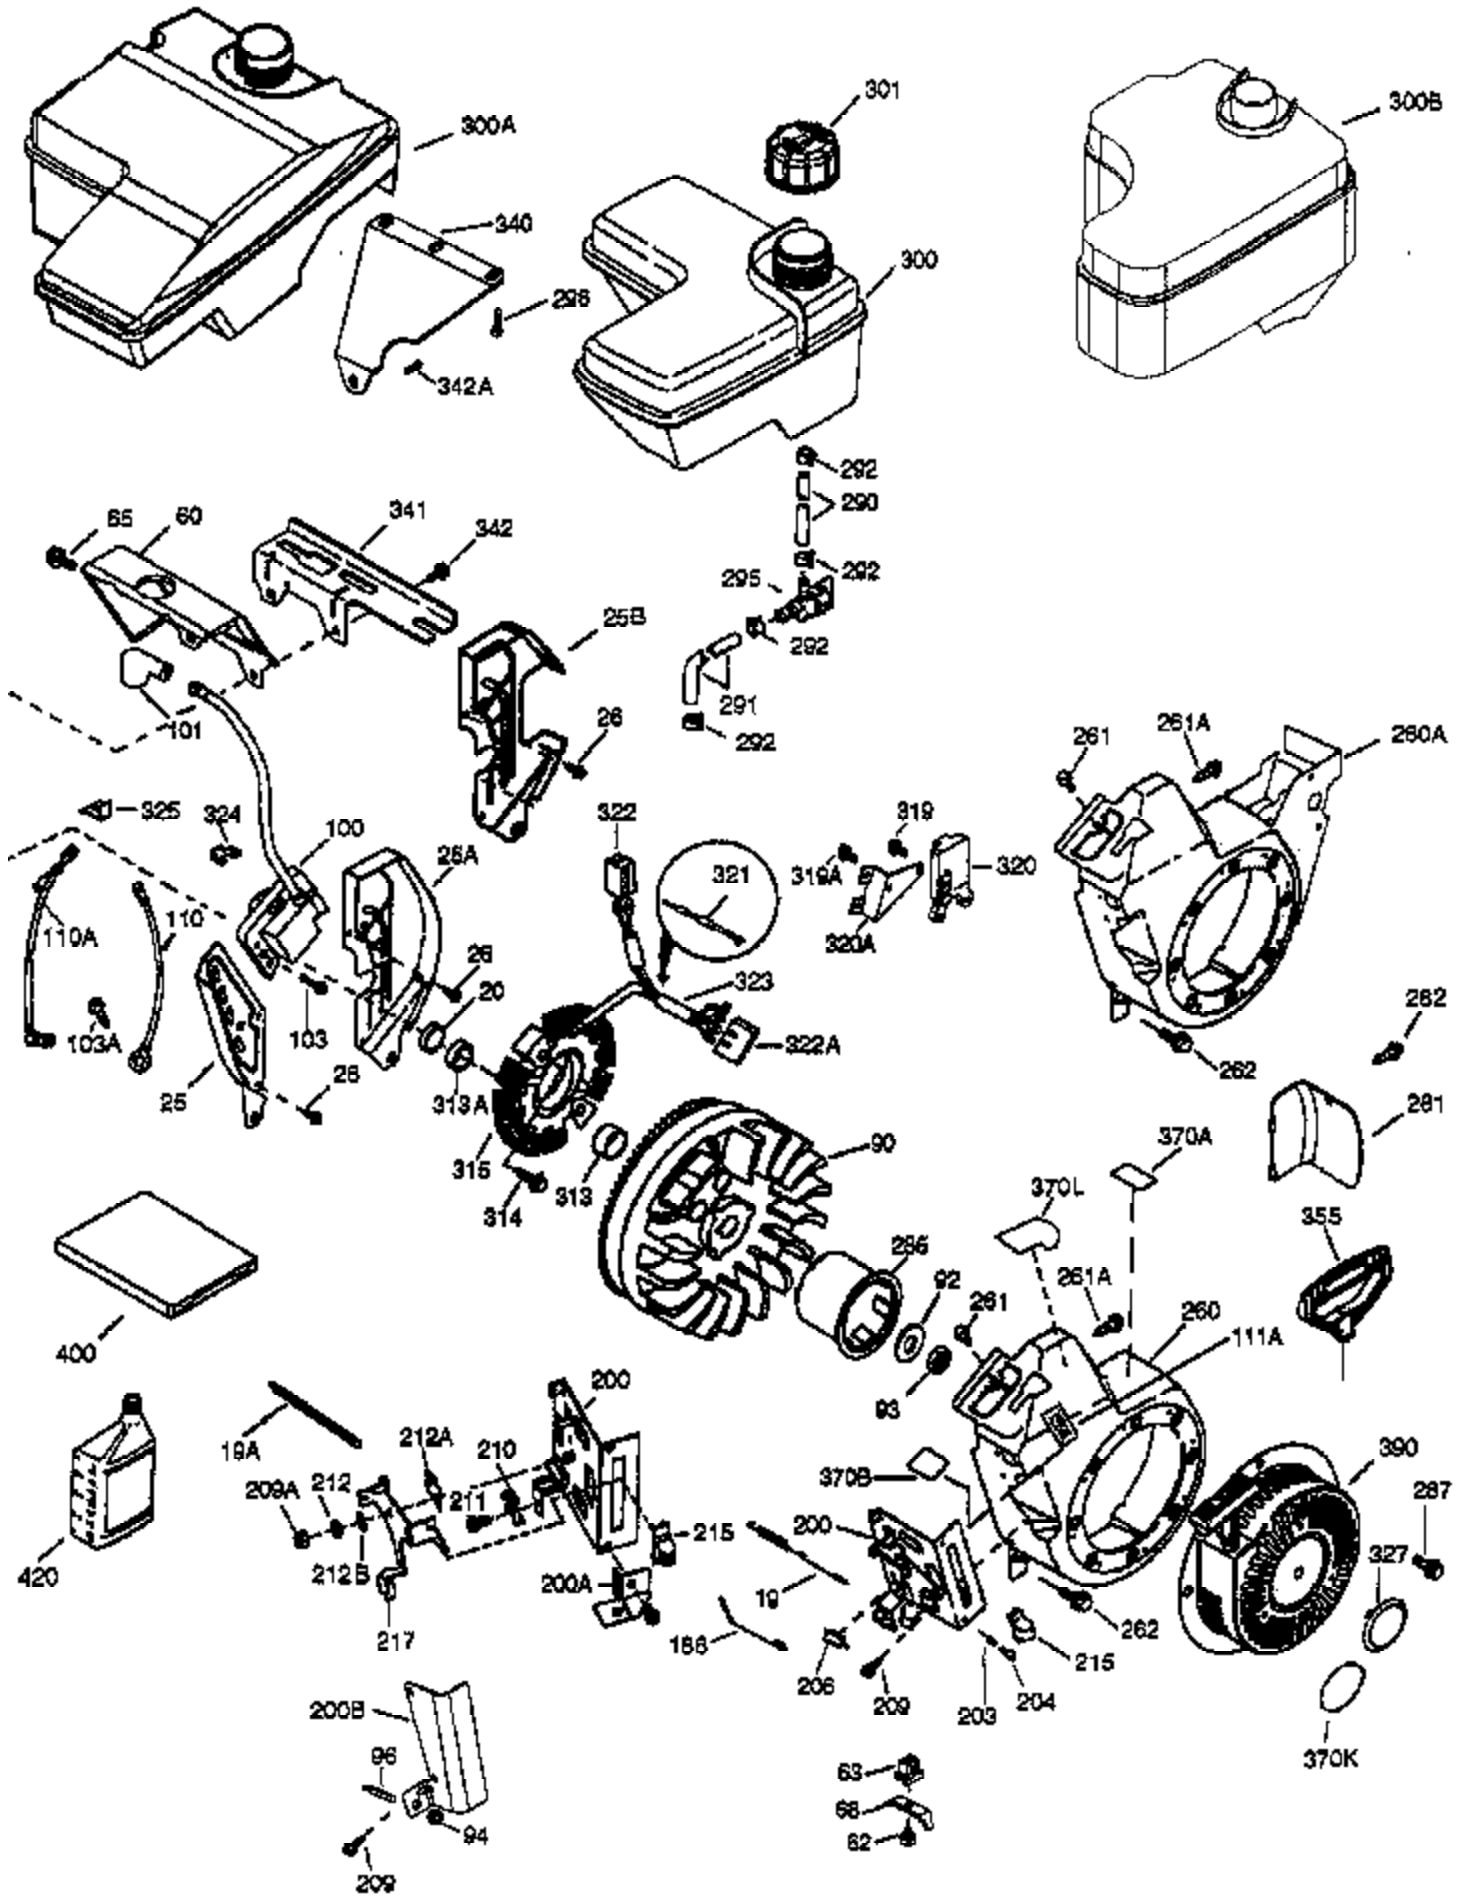

Ref #	Part Number	Qty	Description
19	37111	1	Extension Spring
20	32600	1	Oil Seal
25A	36622	1	Air Baffle (Right)
25	36621	1	Air Baffle (Left)
26	30200	2	Screw, 10-24 x 9/16"
60	36623A	1	Blower Housing Extension
65	30200	1	Screw, 10-24 x 9/16"
90	611205	1	Flywheel
92	650815	1	Belleville Washer
93	650816	1	Flywheel Nut
100	34443B	1	Solid State Ignition
101	610118	1	Spark Plug Cover
103	651007	2	Screw, Torx T-15, 10-24 x 15/16"
110	36054	1	Ground Wire
186	36711	1	Governor Link
200	36736	1	Control Bracket (Incl. 206 & 215)
206	610973	1	Terminal
209	650821	1	Screw, 10-32 x 1/2"
215	36638	1	Control Knob
260	36864	1	Blower Housing
261A	650821	2	Screw, 10-32 x 1/2"
261	651008	1	Screw, 1/4-20 x 31/64"
262	651008	2	Screw, 1/4-20 x 31/64"
285	35985B	1	Starter Cup
287	0	4	Rivet (Can be purchased locally)
290	30705	1	Fuel Line
292	26460	2	Fuel Line Clamp
300	36863	1	Fuel Tank (Incl. 292 & 301)
301	35355	1	Fuel Cap
313	34080	1	Spacer
325	29443	1	Wire Clip
341	36644	1	Fuel Tank Bracket
342	651010	2	Screw, 1/4-20 x 7/8"
370K	36695	1	Starter Decal
370B	35703	1	Speed Control Decal
370A	36261	1	Lubrication Decal
390	590736	1	Rewind Starter (NOTE: This engine could have been built with 590748 starter.)
400	36716A	1	* Gasket Set (Incl. items marked PK in notes) Incl. (1) each of 26756, 27272A, 29673, 35626, 36581, 36624, 36715
420	730225	1	SAE 30 4-Cycle Engine Oil (Quart)