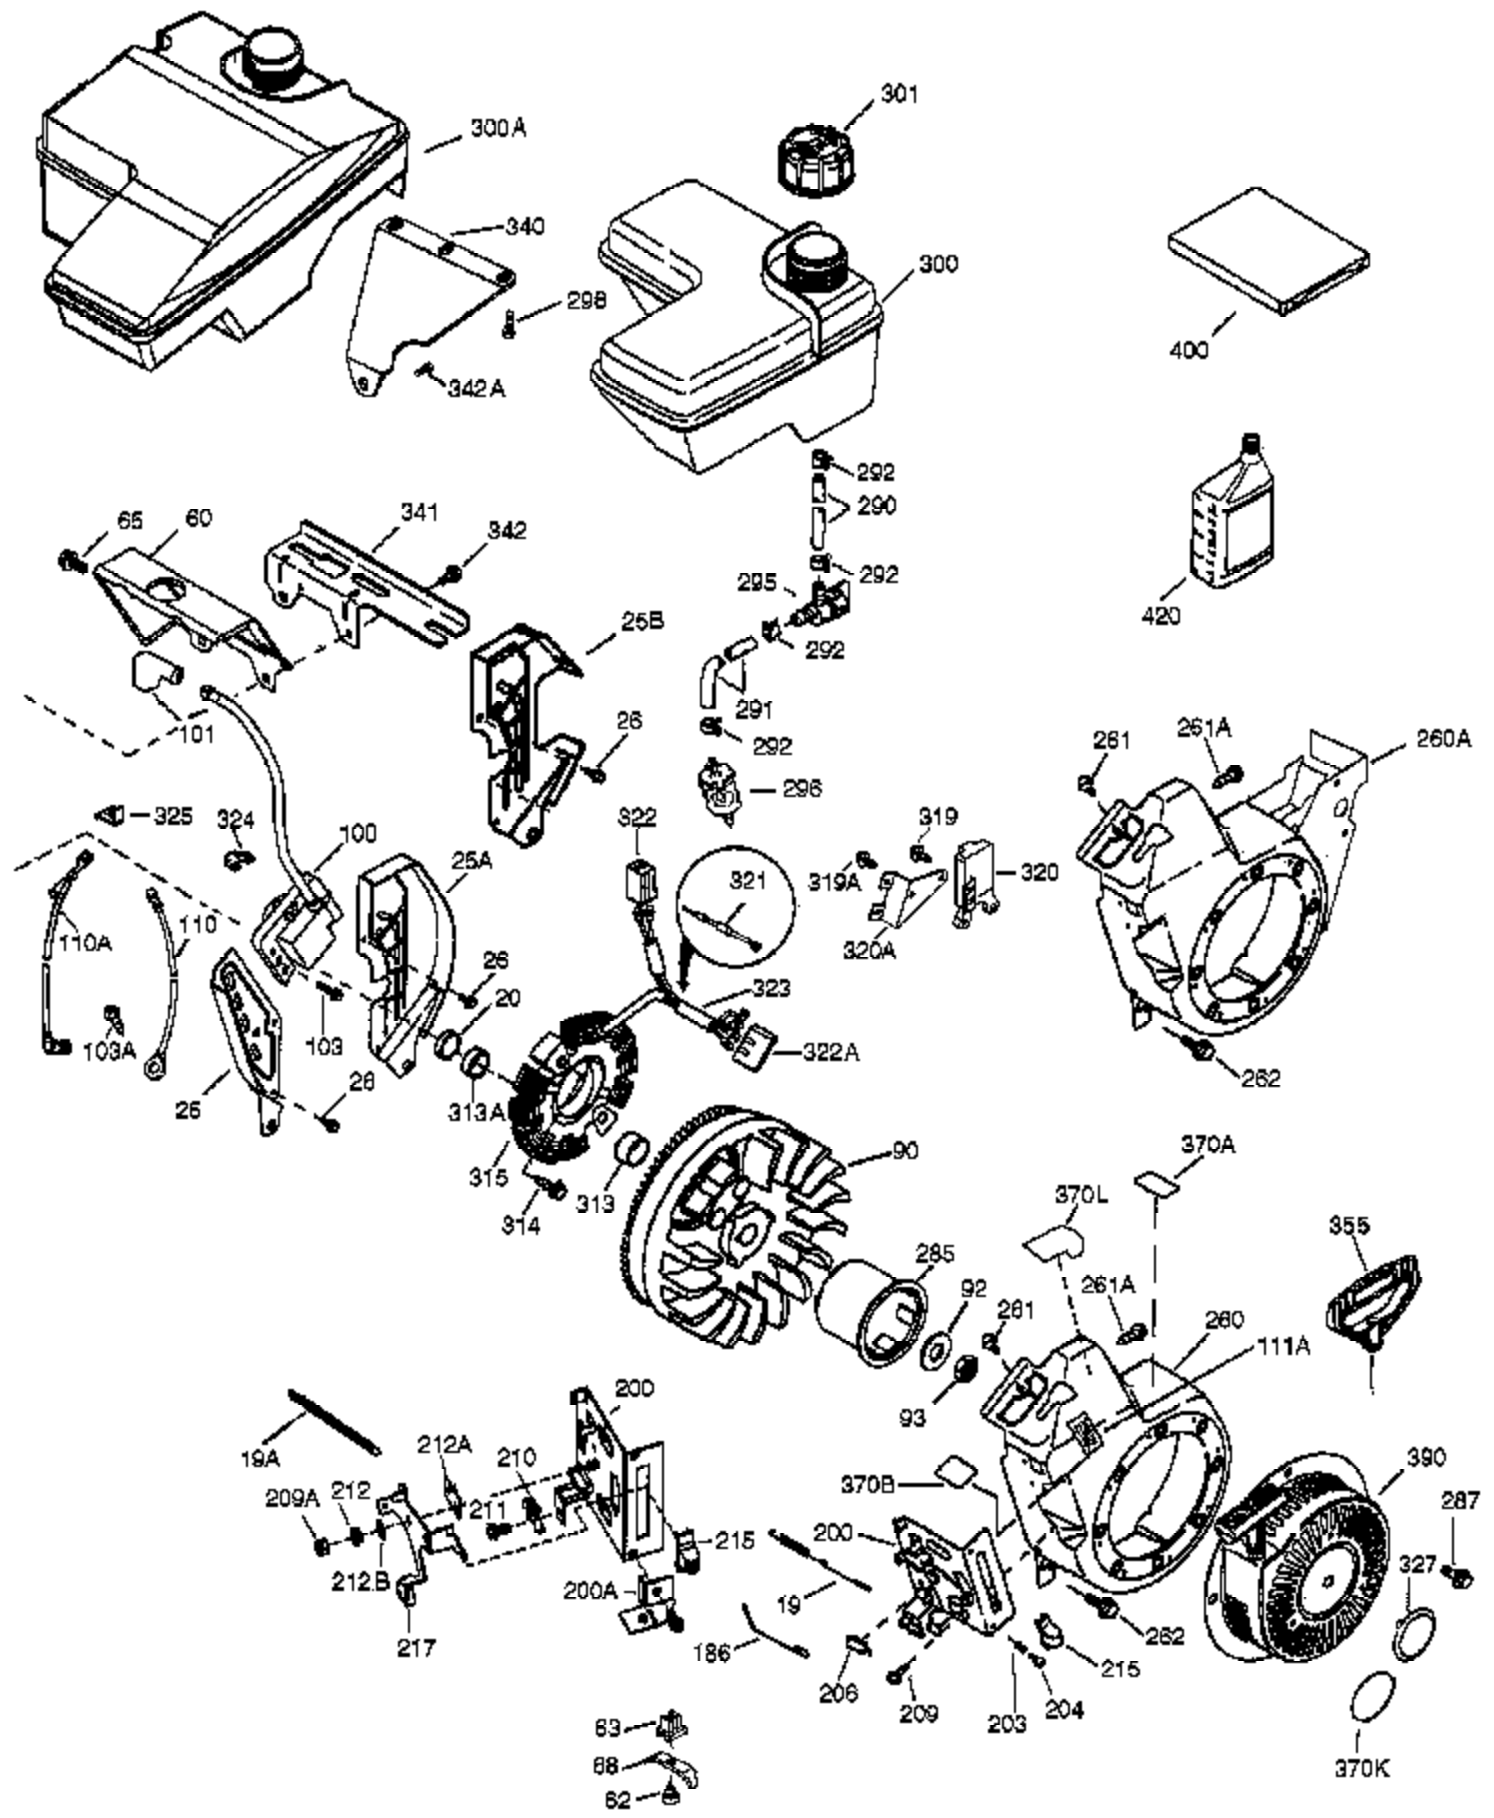

Ref #	Part Number	Qty	Description
19A	36741	1	Extension Spring
19	36710	1	Extension Spring
20	32600	1	Oil Seal
25A	36622	1	Air Baffle (Right)
25	36621	1	Air Baffle (Left)
26	30200	2	Screw, 10-24 x 9/16"
60	36623	1	Blower Housing Extension
62	650760	1	Screw, 8-32 x 3/8"
63	28545	1	Grommet
65	30200	1	Screw, 10-24 x 9/16"
68	33356	1	Ground Terminal
83	36057	1	Governor Spool
90	611205	1	Flywheel
92	650815	1	Belleville Washer
93	650816	1	Flywheel Nut
100	34443A	1	Solid State Ignition
101	610118	1	Spark Plug Cover
103	651007	2	Screw, Torx T-15, 10-24 x 15/16"
110	36681	1	Ground Wire
186	36711	1	Governor Link
200	36740A	1	Control Bracket (Incl. 19A, 210 & 211)
200A	37249	1	Control Bracket
209	650821	1	Screw, 10-32 x 1/2"
210	27793	1	Conduit Clip
211	28942	1	Screw, 10-32 x 3/8"
260	36864	1	Blower Housing
261A	650821	2	Screw, 10-32 x 1/2"
261	651008	1	Screw, 1/4-20 x 31/64"
262	651008	2	Screw, 1/4-20 x 31/64"
285	35985B	1	Starter Cup
287	0	4	Rivet (Can be purchased locally)
290	30705	1	Fuel Line
292	26460	2	Fuel Line Clamp
300	36863	1	Fuel Tank (Incl. 292 & 301)
301	36754	1	Fuel Cap
313	34080	1	Spacer
325	29443	1	Wire Clip
341	36644	1	Fuel Tank Bracket
342	651010	2	Screw, 1/4-20 x 7/8"
370A	36261	1	Lubrication Decal
370K	36695	1	Starter Decal
390	590736	1	Rewind Starter
400	36716A	1	* Gasket Set (Incl. items marked PK i n notes) Incl. (1) each of 26756, 27272A, 29673, 35626, 36581, 36624, 36715
420	730225	1	SAE 30 4-Cycle Engine Oil (Quart)