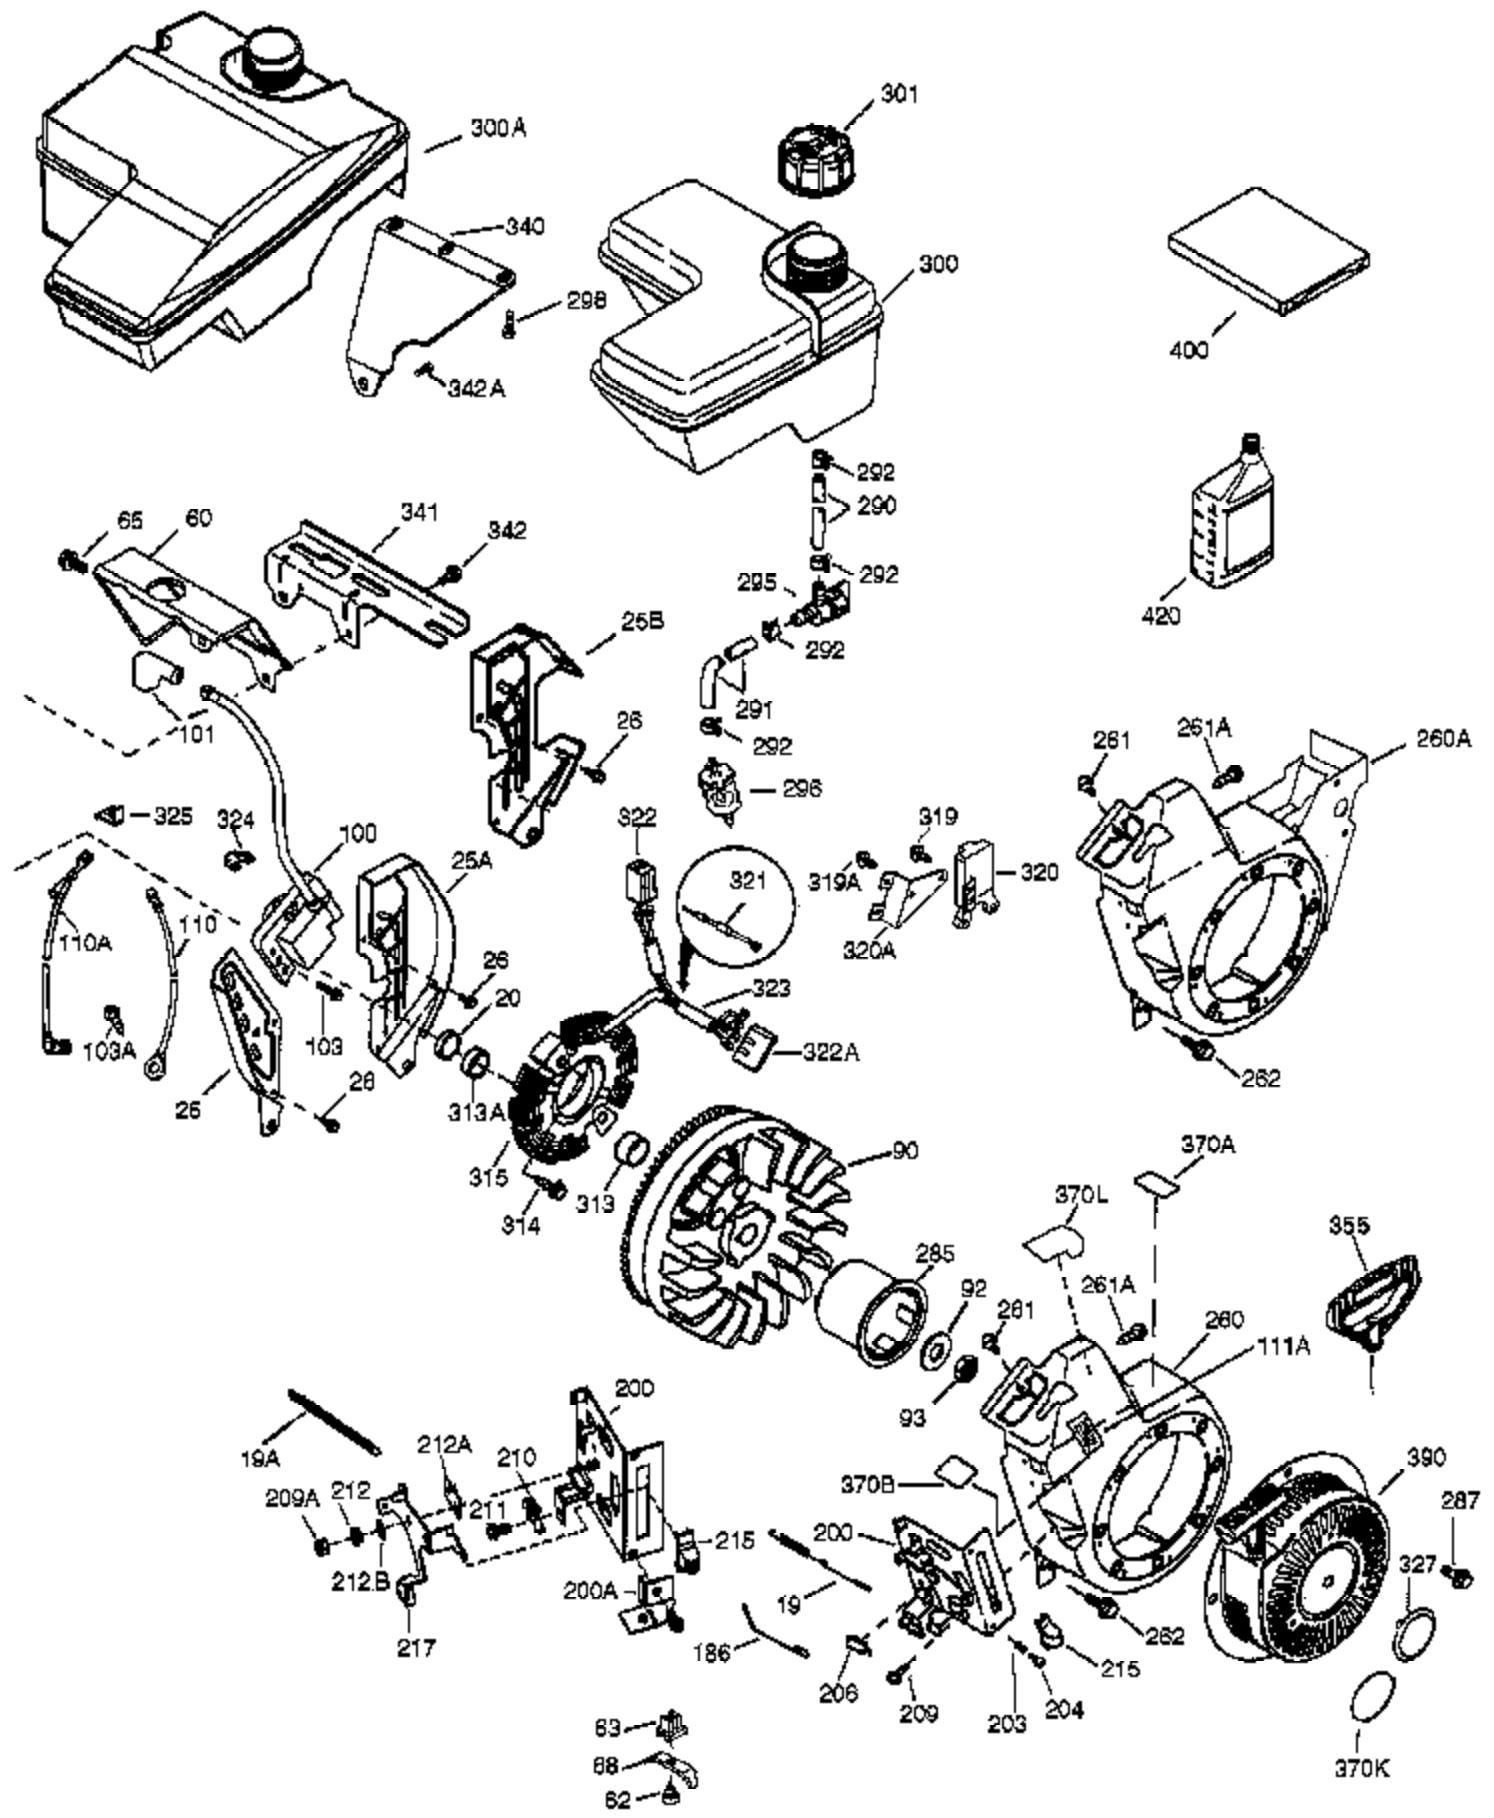

Ref #	Part Number	Qty	Description
19	37111	1	Extension Spring
20	32600	1	Oil Seal
25A	36622	1	Air Baffle (Right)
25	36621	1	Air Baffle (Left)
26	30200	2	Screw, 10-24 x 9/16"
60	36623A	1	Blower Housing Extension
65	30200	1	Screw, 10-24 x 9/16"
83	36057	1	Governor Spool
90	611205	1	Flywheel
92	650815	1	Belleville Washer
93	650816	1	Flywheel Nut
100	34443B	1	Solid State Ignition
103	651007	2	Screw, Torx T-15, 10-24 x 15/16"
110	36054	1	Ground Wire
186	36711	1	Governor Link
200A	36686	1	Boden Wire Bracket
200	36736	1	Control Bracket (Incl. 206 & 209A thr u 217)
206	610973	1	Terminal
209A	651016	1	Nut
209	650821	1	Screw, 10-32 x 1/2"
210	27793	1	Conduit Clip
211	28942	1	Screw, 10-32 x 3/8"
212	30773	1	Bushing
212B	651017	1	Washer
212A	36685	1	Bearing Plate
215	36638	1	Control Knob
217	36684	1	Control Lever
260	36864	1	Blower Housing
261A	650821	2	Screw, 10-32 x 1/2"
261	651008	3	Screw, 1/4-20 x 31/64"
285	35985B	1	Starter Cup
287	0	4	Rivet (Can be purchased locally)
290	30705	1	Fuel Line
292	26460	2	Fuel Line Clamp
300	36863	1	Fuel Tank (Incl. 292 & 301)
301	36246	1	Fuel Cap
313	34080	1	Spacer
325	29443	1	Wire Clip
341	36644	1	Fuel Tank Bracket
342	651010	2	Screw, 1/4-20 x 7/8"
370B	35703	1	Speed Control Decal
370K	36695	1	Starter Decal
370A	36261	1	Identification Decal
390	590736	1	Rewind Starter (NOTE: This engine could have been built with 590748 starter.)
400	36716A	1	* Gasket Set (Incl. items marked PK in notes) Incl. (1) each of 26756, 27272A, 29673, 35626, 36581, 36624, 36715
420	730225	1	SAE 30 4-Cycle Engine Oil (Quart)