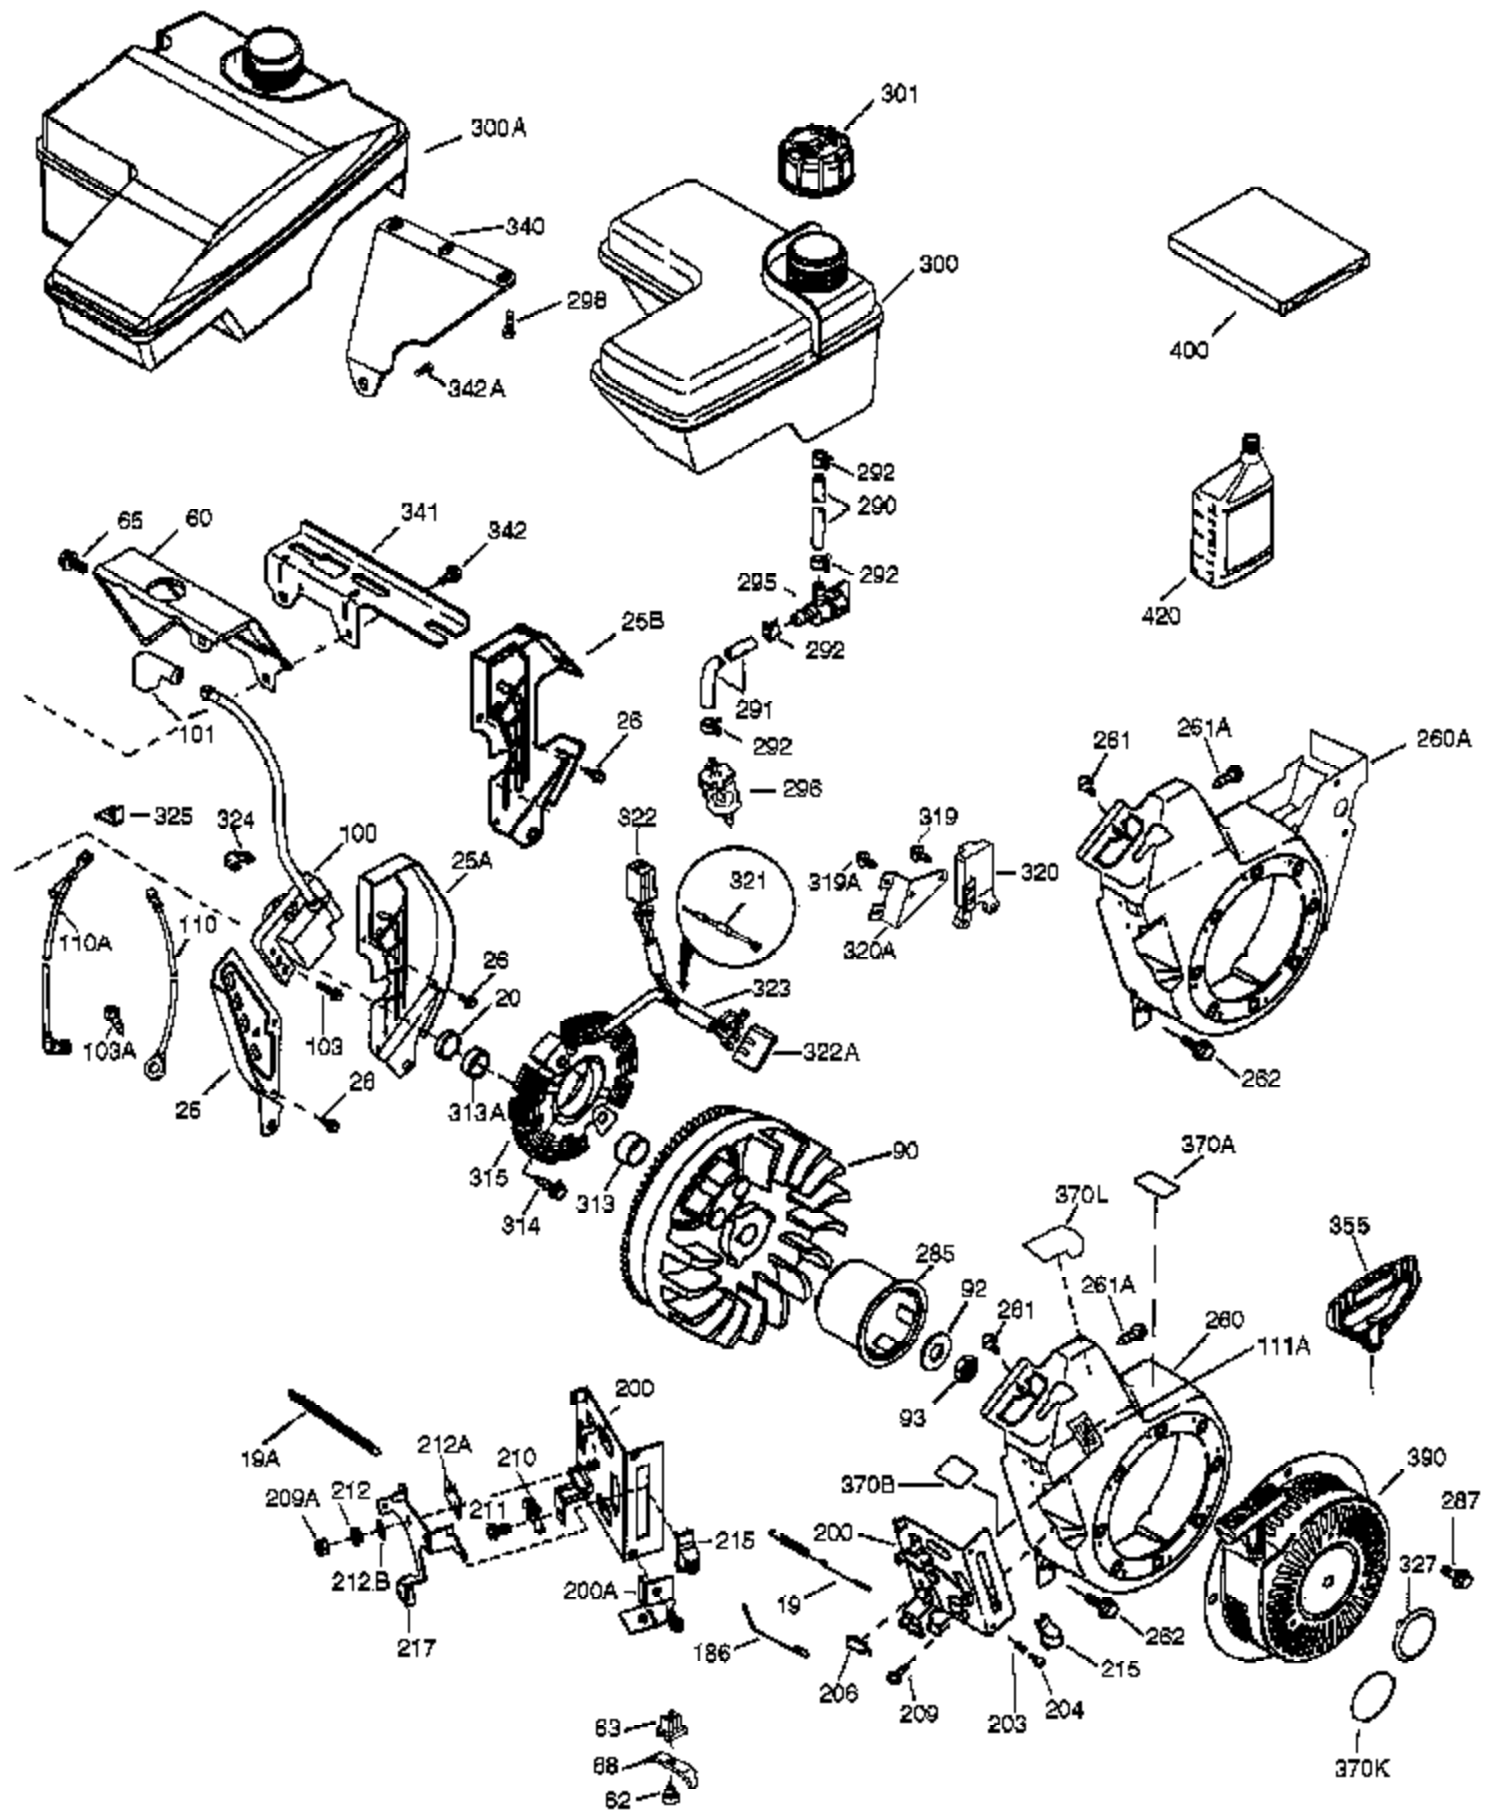

Ref #	Part Number	Qty	Description
19	37111	1	Extension Spring
20	32600	1	Oil Seal
25	36621	1	Air Baffle (Left)
25A	36622	1	Air Baffle (Right)
26	30200	2	Screw, 10-24 x 9/16"
60	36623A	1	Blower Housing Extension
65	30200	1	Screw, 10-24 x 9/16"
83	36057	1	Governor Spool
90	611205	1	Flywheel
92	650815	1	Belleville Washer
93	650816	1	Flywheel Nut
100	34443B	1	Solid State Ignition
103	651007	2	Screw, Torx T-15, 10-24 x 15/16"
110	36054	1	Ground Wire
151A	40016A	1	Intake Valve Seal
186	36711	1	Governor Link
200A	36686	1	Boden Wire Bracket
200	36736	1	Control Bracket (Incl. 206 & 209A thr u 217)
206	610973	1	Terminal
209A	651016	1	Nut
209	650821	1	Screw, 10-32 x 1/2"
210	27793	1	Conduit Clip
211	28942	1	Screw, 10-32 x 3/8"
212A	36685	1	Bearing Plate
212	30773	1	Bushing
212B	651017	1	Washer
215	36638	1	Control Knob
217	36684	1	Control Lever
260	36864	1	Blower Housing
261A	650821	2	Screw, 10-32 x 1/2"
261	651008	3	Screw, 1/4-20 x 31/64"
285	35985B	1	Starter Cup
287	0	4	Rivet (Can be purchased locally)
290	30705	1	Fuel Line (11.00")
292	26460	2	Fuel Line Clamp
300	36863	1	Fuel Tank (Incl. 292 & 301)
301	36246	1	Fuel Cap
313	34080	1	Spacer
325A	30200	1	Screw, 10-24 X 9/16"
325	37471	1	Fuel Line Bracket
341	36644	1	Fuel Tank Bracket
342	651010	2	Screw, 1/4-20 x 7/8"
370A	36261	1	Identification Decal
370K	36695	1	Starter Decal(Replaces 5.0 HP Decal)
370B	35703	1	Speed Control Decal
390	590736	1	Rewind Starter (NOTE: This engine could have been built with 590748 starter.)
400	36716A	1	* Gasket Set (Incl. items marked PK in notes) Incl. (1) each of 26756, 27272A, 29673, 35626, 36581, 36624, 36715
420	730225	1	SAE 30 4-Cycle Engine Oil (Quart)