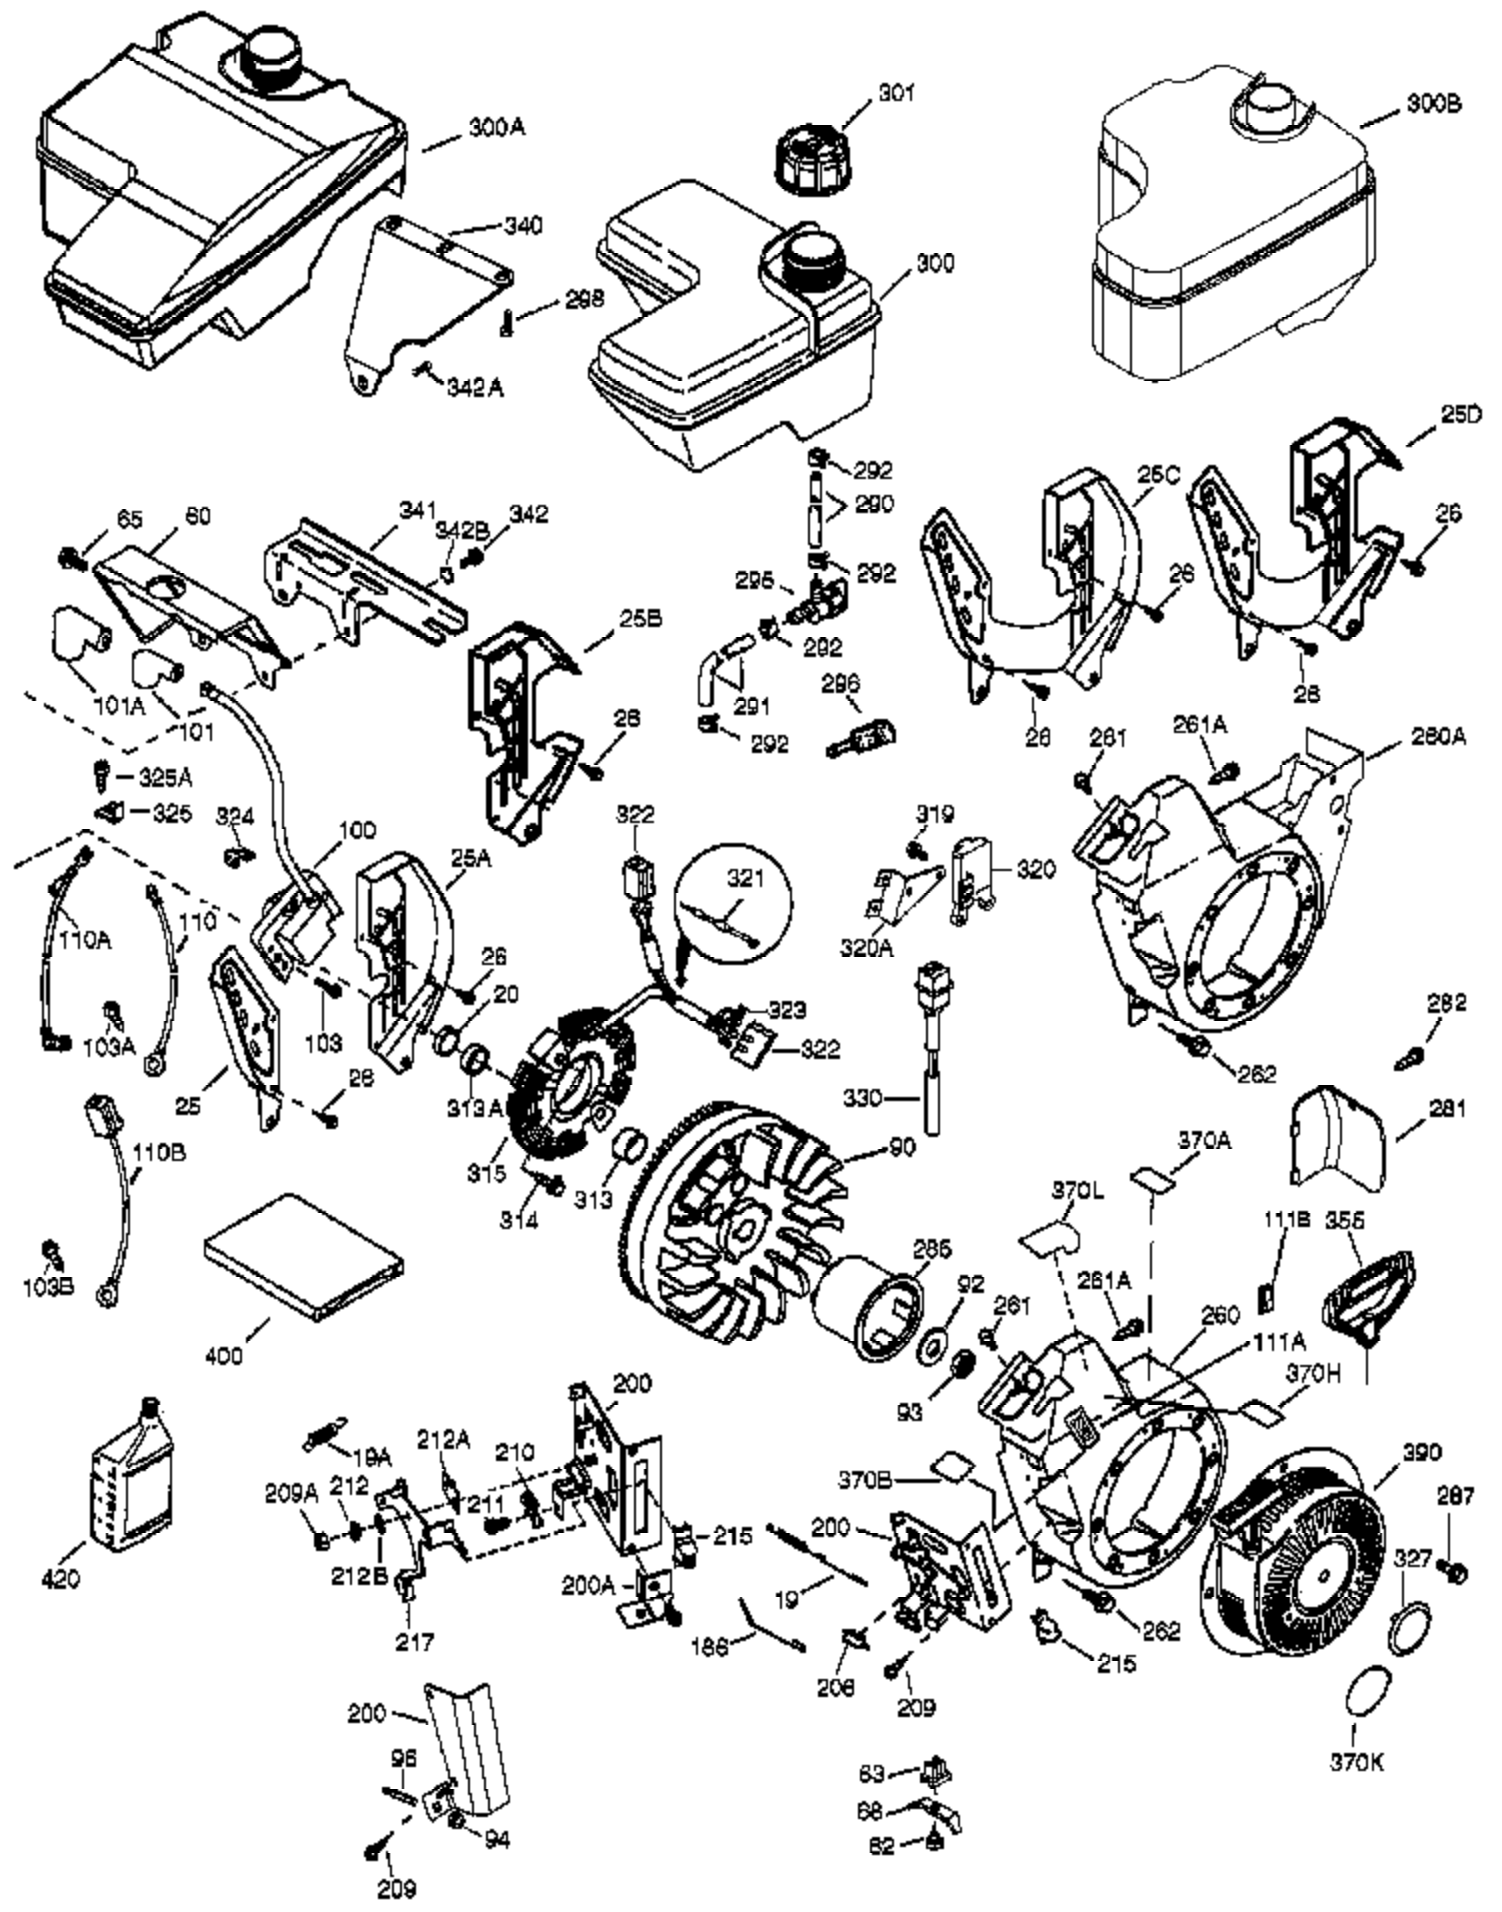

Ref #	Part Number	Qty	Description
19	37111	1	Extension Spring
20	32600	1	Oil Seal
25C	37709	1	Air Baffle (1-Piece)
26	30200	2	Screw, 10-24 x 9/16"
60	36623A	1	Blower Housing Extension
65	30200	1	Screw, 10-24 x 9/16"
90	611205	1	Flywheel
92	650815	1	Belleville Washer
93	650816	1	Flywheel Nut
100	34443C	1	Solid State Ignition (Incl. 101)
101	610118		Spark Plug Cover
103	651007	2	Screw, Torx T-15, 10-24 x 15/16"
110	36054	1	Ground Wire
186	36711	1	Governor Link
200A	36686	1	Boden Wire Bracket
200	36736	1	Control Bracket (Incl. 206 & 209A thr u 217)
206	610973	1	Terminal
209A	651016	1	Nut
209	650821	1	Screw, 10-32 x 1/2"
210	27793	1	Conduit Clip
211	28942	1	Screw, 10-32 x 3/8"
212	30773	1	Bushing
212B	651017	1	Washer
212A	36685	1	Bearing Plate
215	36638	1	Control Knob
217	36684	1	Control Lever
260	36864	1	Blower Housing
261A	650821	2	Screw, 10-32 x 1/2"
261	651008	3	Screw, 1/4-20 x 31/64"
285	35985B	1	Starter Cup
287	651008	4	Screw, 1/4-20 x 31/64"
290	30705	1	Fuel Line (11.00")
292	26460	2	Fuel Line Clamp
300	36863	1	Fuel Tank (Incl. 292 & 301)
301	35355	1	Fuel Cap
313	34080	1	Spacer
325	37471	1	Fuel Line Bracket
325A	30200	1	Screw, 10-24 X 9/16"
341	36644A	1	Fuel Tank Bracket
342	651085	2	Screw, 1/4-20 x 19/32"
342B	651086	2	Rubber Washer
370K	36695	1	Starter Decal(Replaces 5.0 HP Decal)
370B	35703	1	Speed Control Decal
370A	36261	1	Identification Decal
390	590746	1	Rewind Starter (NOTE: This engine could have been built with 590704 starter.)
400	36716A	1	* Gasket Set (Incl. items marked PK in notes)
420	730225A	1	SAE 30 4-Cycle Engine Oil (Quart)