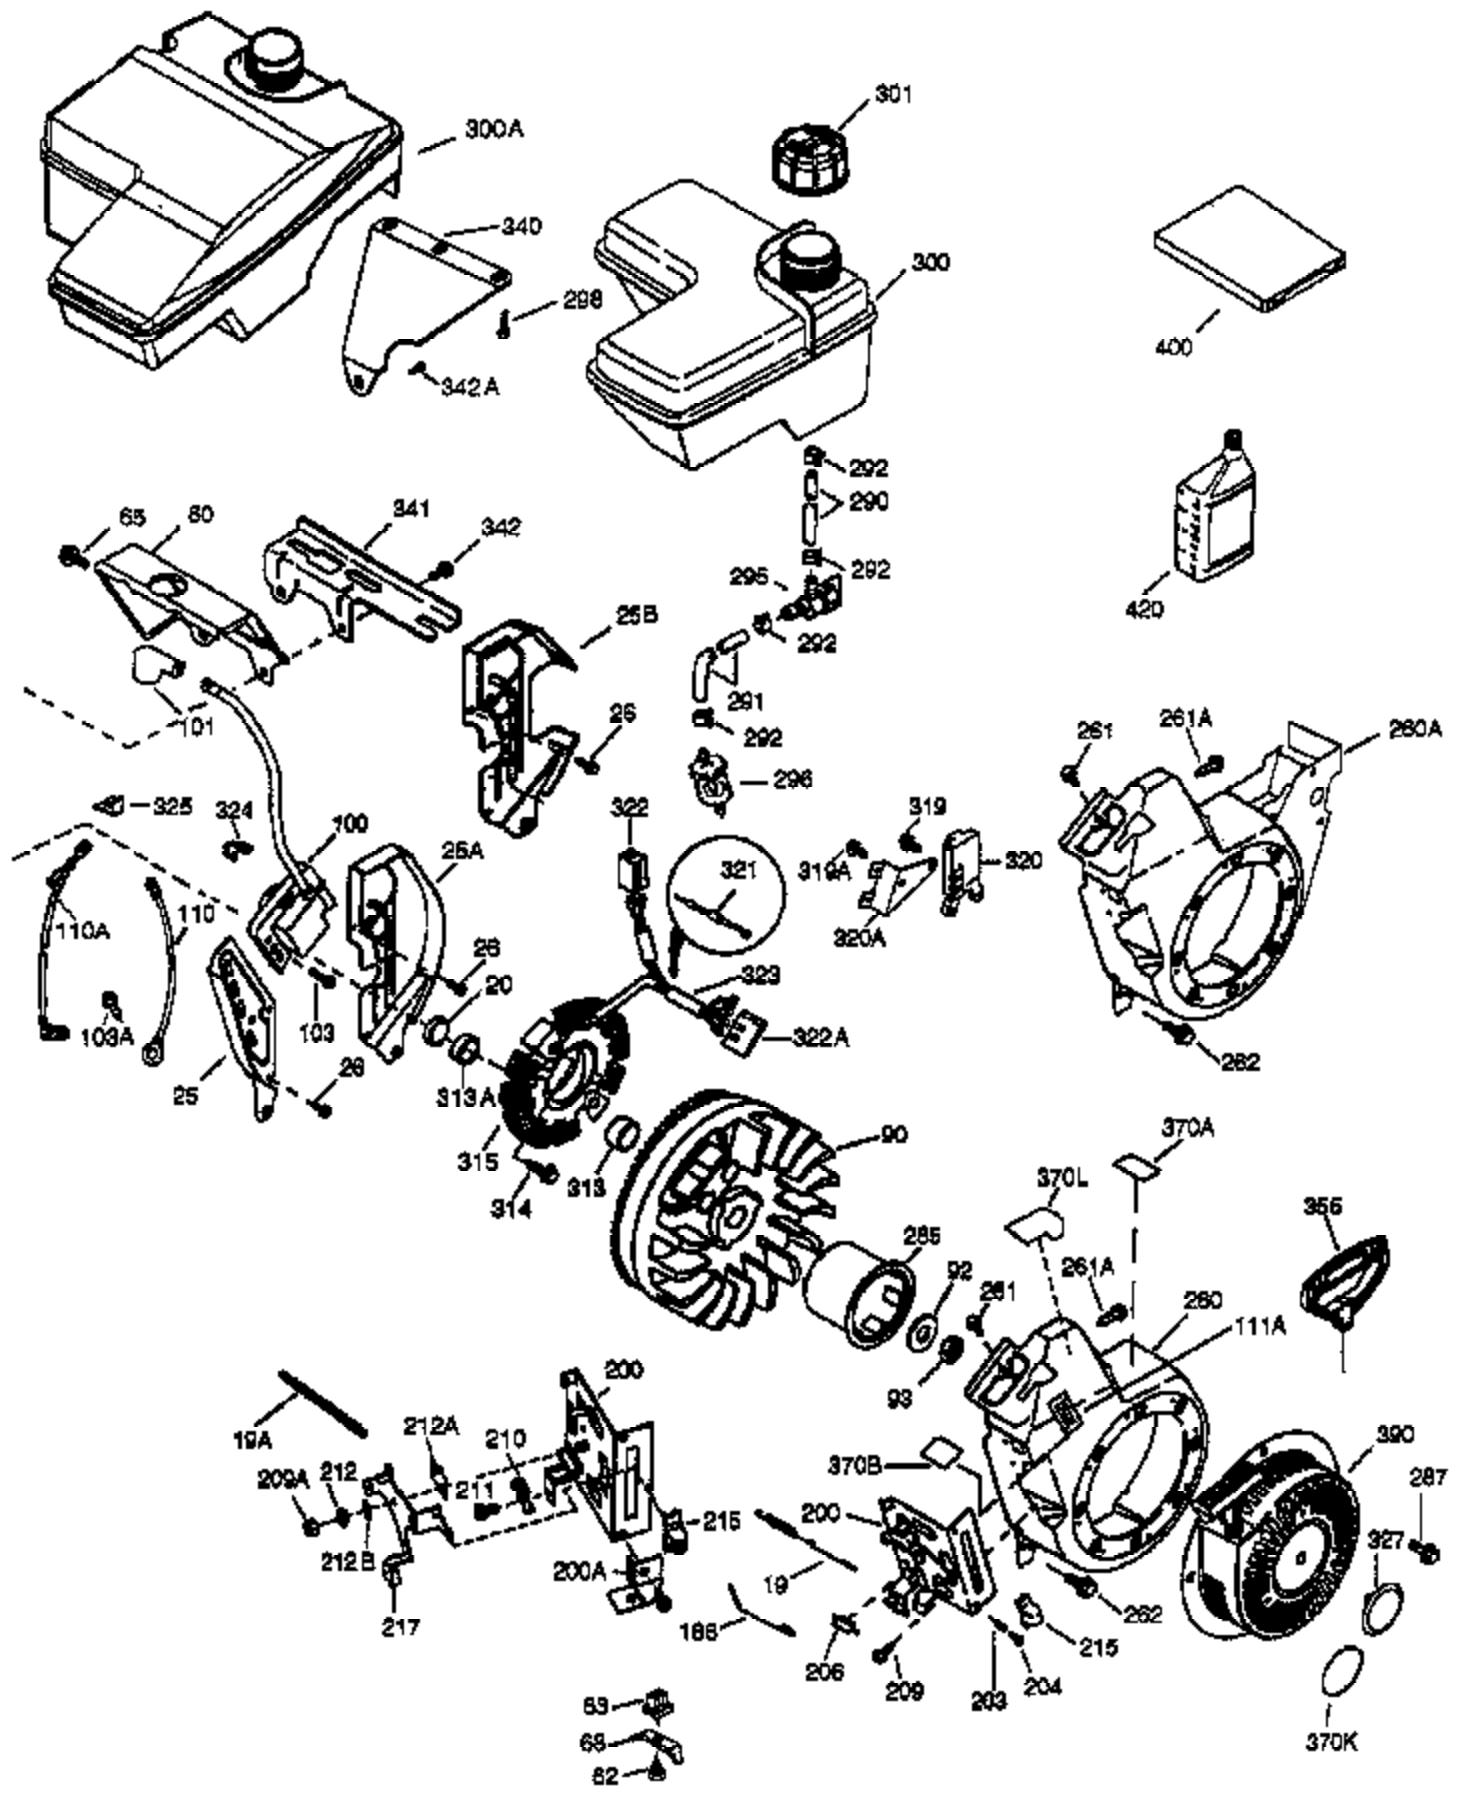

Ref #	Part Number	Qty	Description
19	36750	1	Extension Spring
20	32600	1	Oil Seal
25	36621	1	Air Baffle (Left)
25A	36622	1	Air Baffle (Right)
26	30200	2	Screw, 10-24 x 9/16"
60	36623A	1	Blower Housing Extension
65	30200	1	Screw, 10-24 x 9/16"
90	611205	1	Flywheel
92	650815	1	Belleville Washer
93	650816	1	Flywheel Nut
100	34443B	1	Solid State Ignition
101	610118	1	Spark Plug Cover
103	651007	2	Screw, Torx T-15, 10-24 x 15/16"
103A	650767	1	Screw, 8-32 x 27/64"
110A	36964	1	Ground Wire
110	35589	1	Ground Wire
111A	611226	1	Rocker On/Off Switch
200	36958	1	Control Bracket
209	650821	1	Screw, 10-32 x 1/2"
260	36864	1	Blower Housing
261	651008	1	Screw, 1/4-20 x 31/64"
261A	650821	2	Screw, 10-32 x 1/2"
262	651008	2	Screw, 1/4-20 x 31/64"
285	35985B	1	Starter Cup
287	0	4	Rivet (Can be purchased locally)
290	30705	1	Fuel Line
292	26460	2	Fuel Line Clamp
300	36863	1	Fuel Tank (Incl. 292 & 301)
301	36754	1	Fuel Cap (Black)
313	34080	1	Spacer
325	29443	1	Wire Clip
341	36644	1	Fuel Tank Bracket
342	651010	2	Screw, 1/4-20 x 7/8"
370A	36261	1	Lubrication Decal
370K	36695	1	Starter Decal
370L	36771	1	Oil Sensor Decal
390	590736	1	Rewind Starter (NOTE: This engine could have been built with 590748 starter.)
400	36716A	1	* Gasket Set (Incl. items marked PK in notes) Incl. (1) each of 26756, 27272A, 29673, 35626, 36581, 36624, 36715
420	730225	1	SAE 30 4-Cycle Engine Oil (Quart)