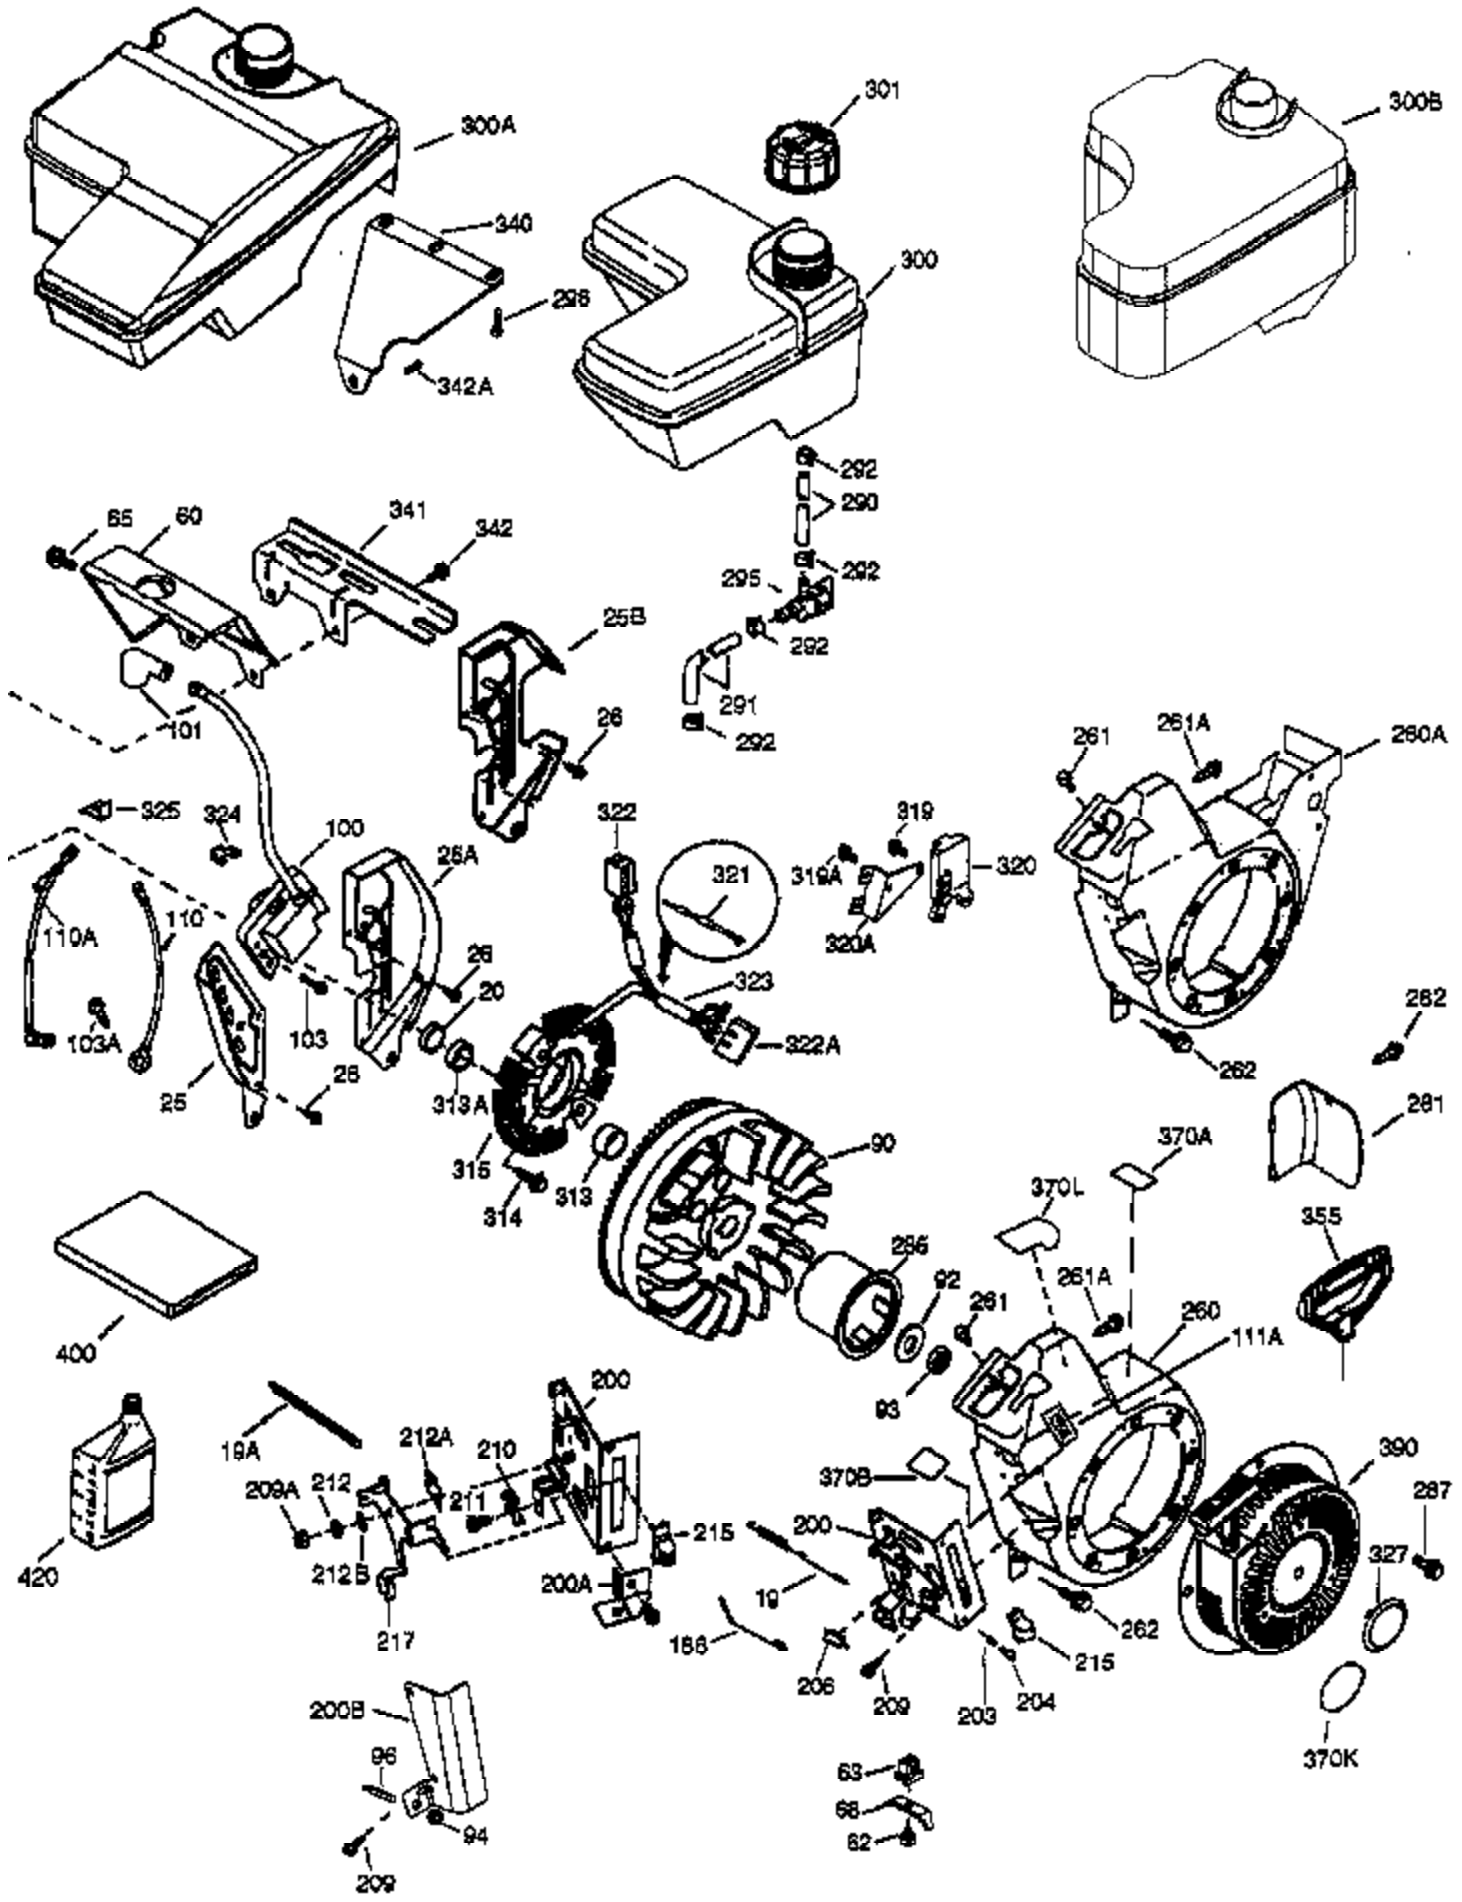

Ref #	Part Number	Qty	Description
19	36750	1	Extension Spring
20	32600	1	Oil Seal
25A	36622	1	Air Baffle (Right)
25	36621	1	Air Baffle (Left)
26	30200	2	Screw, 10-24 x 9/16"
60	36623A	1	Blower Housing Extension
65	30200	1	Screw, 10-24 x 9/16"
90	611205	1	Flywheel
92	650815	1	Belleville Washer
93	650816	1	Flywheel Nut
100	34443B	1	Solid State Ignition
101	610118	1	Spark Plug Cover
103	651007	2	Screw, Torx T-15, 10-24 x 15/16"
103A	650767	1	Screw, 8-32 x 27/64"
110A	36964	1	Ground Wire
110	35589	1	Ground Wire
111B	611226	1	Rocker On/Off/LOS Switch
200	36958	1	Control Bracket
209	650821	1	Screw, 10-32 x 1/2"
260	36864	1	Blower Housing
261A	650821	2	Screw, 10-32 x 1/2"
261	651008	1	Screw, 1/4-20 x 31/64"
262	651008	2	Screw, 1/4-20 x 31/64"
285	35985B	1	Starter Cup
287	0	4	Rivet (Can be purchased locally)
290	30705	1	Fuel Line
292	26460	2	Fuel Line Clamp
300	36863	1	Fuel Tank (Incl. 292 & 301)
301	36754	1	Fuel Cap (Black)
313	34080	1	Spacer
325	29443	1	Wire Clip
341	36644	1	Fuel Tank Bracket
342	651010	2	Screw, 1/4-20 x 7/8"
370K	36695	1	Starter Decal
370L	36771	1	Oil Sensor Decal
370A	36261	1	Lubrication Decal
390	590736	1	Rewind Starter (NOTE: This engine could have been built with 590748 starter.)
400	36716A	1	* Gasket Set (Incl. items marked PK in notes) Incl. (1) each of 26756, 27272A, 29673, 35626, 36581, 36624, 36715
420	730225	1	SAE 30 4-Cycle Engine Oil (Quart)