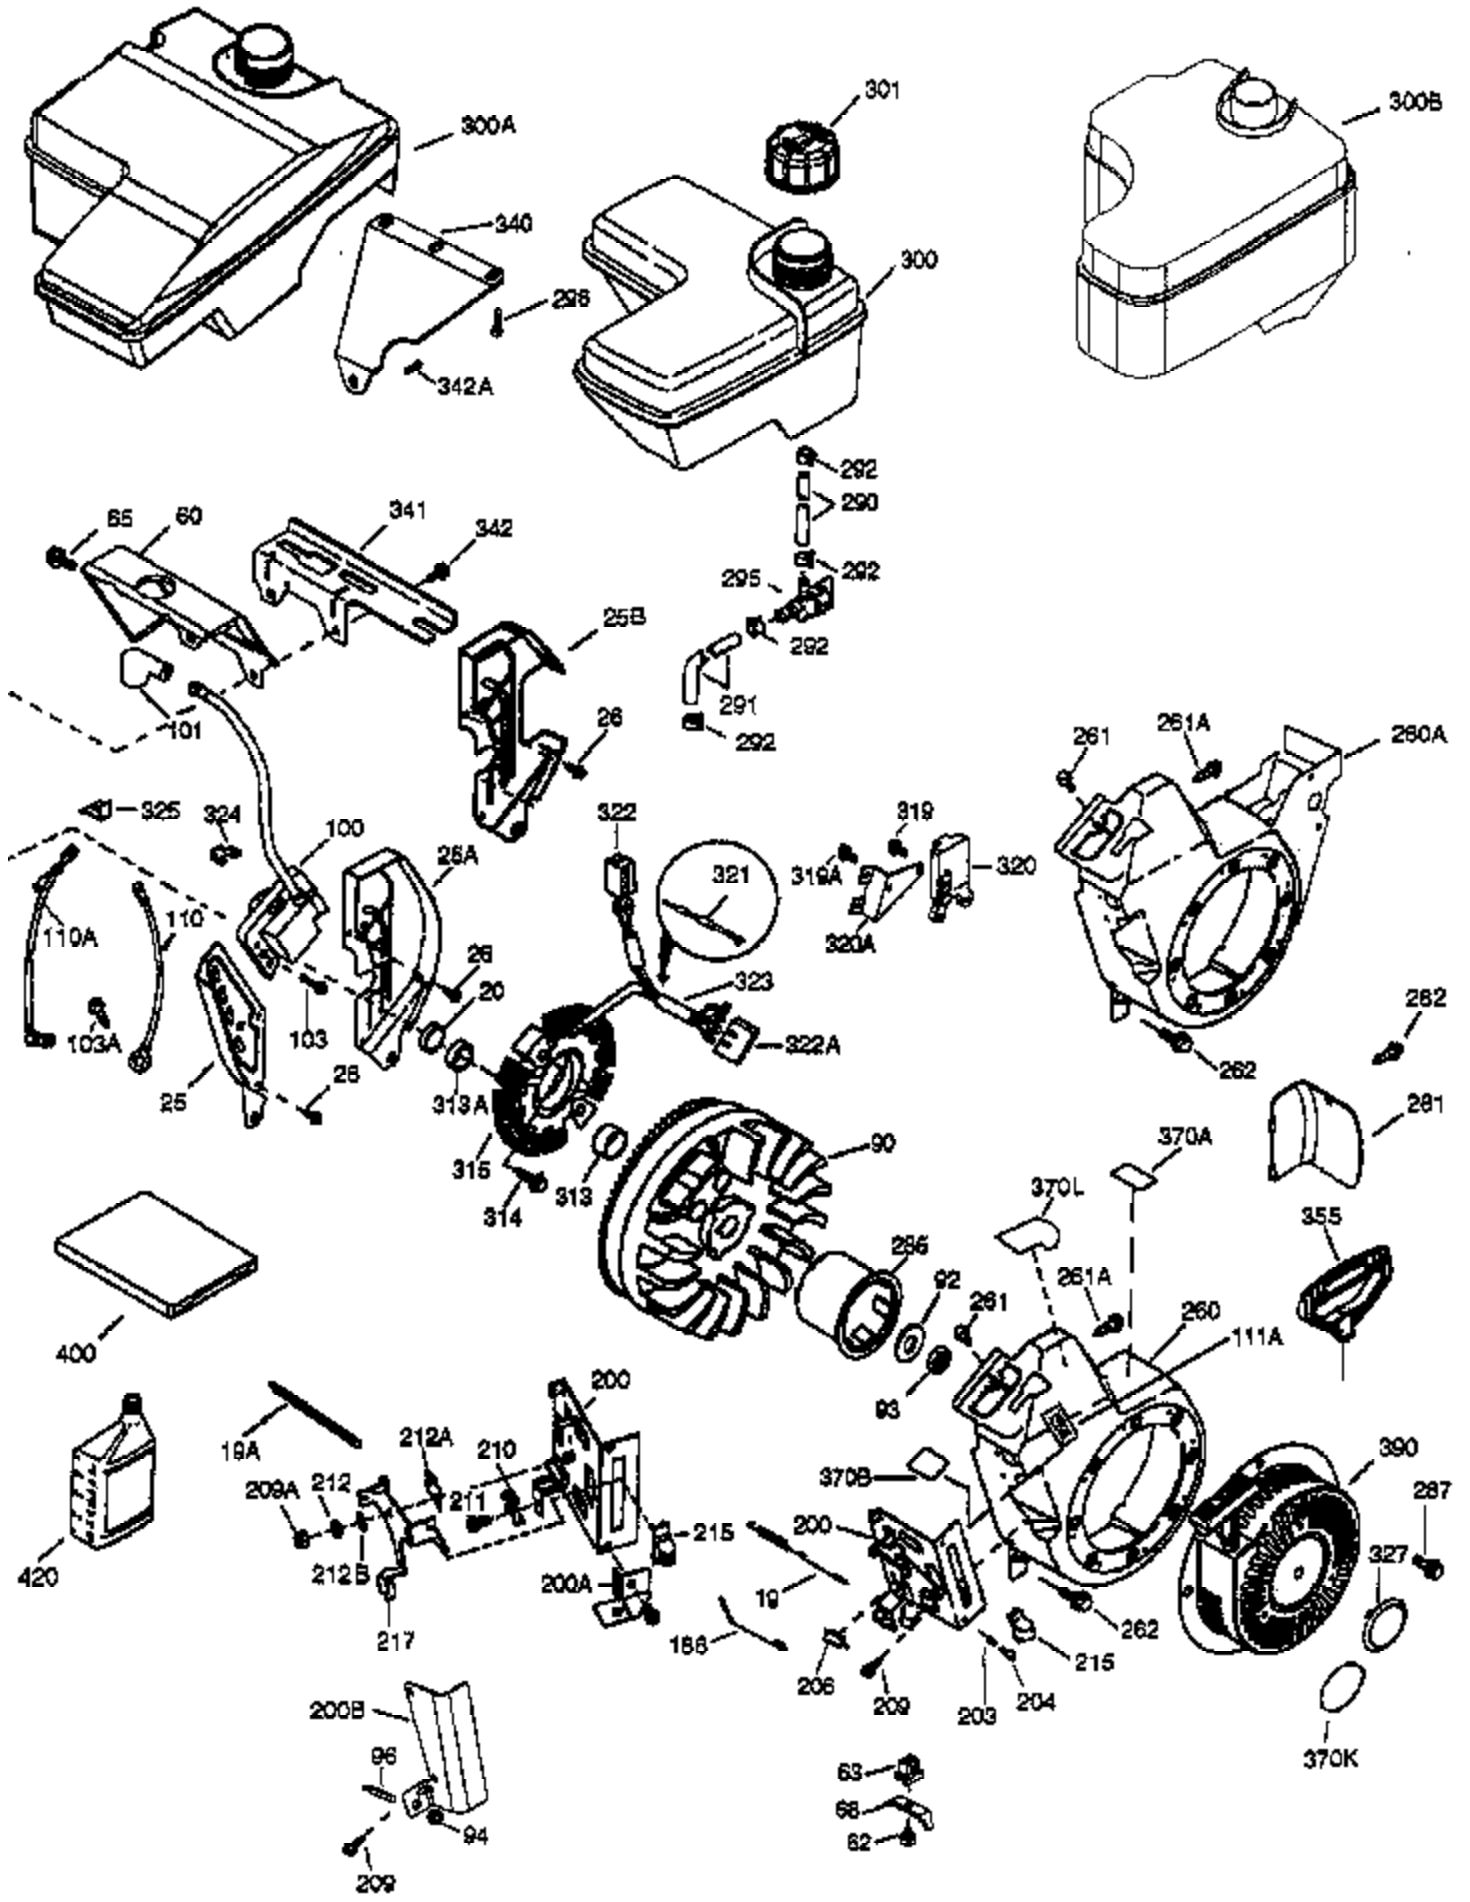

Ref #	Part Number	Qty	Description
19	37163	1	Extension Spring
20	32600	1	Oil Seal
25A	36622	1	Air Baffle (Right)
25	36621	1	Air Baffle (Left)
26	30200	2	Screw, 10-24 x 9/16"
60	36623A	1	Blower Housing Extension
65	30200	1	Screw, 10-24 x 9/16"
90	611205	1	Flywheel
92	650815	1	Belleville Washer
93	650816	1	Flywheel Nut
94	651016	1	Lock Nut, 10-32
96	30845A	1	RPM Adjusting Bolt
100	34443C	1	Solid State Ignition
101A	611284	1	Spark Plug Shield
101	610118	1	Spark Plug Cover
103	651007	2	Screw, Torx T-15, 10-24 x 15/16"
103A	650767	1	Screw, 8-32 x 27/64"
110	35589	1	Ground Wire
110A	36964	1	Ground Wire
111B	611226	1	Rocker Switch (On/Off/LOS)
151A	40016A	1	Intake Valve Seal
200	37123	1	Control Bracket
209	650821	1	Screw, 10-32 x 1/2"
260	36864	1	Blower Housing
261A	650821	2	Screw, 10-32 x 1/2"
261	651008	1	Screw, 1/4-20 x 31/64"
262	651008	2	Screw, 1/4-20 x 31/64"
285	35985B	1	Starter Cup
287	0	4	Rivet (Can be purchased locally)
290	30705	1	Fuel Line
292	26460	2	Fuel Line Clamp
300	36863	1	Fuel Tank (Incl. 292 & 301)
301	36754	1	Fuel Cap (Black)
313	34080	1	Spacer
325	37471	1	Fuel Line Bracket
341	36644	1	Fuel Tank Bracket
342	651010	2	Screw, 1/4-20 x 7/8"
370L	36771	1	Oil Sensor Decal
370K	36695	1	Starter Decal
370A	36261	1	Lubrication Decal
390	590736	1	Rewind Starter (NOTE: This engine could have been built with 590748 starter.)
400	36716A	1	* Gasket Set (Incl. items marked PK in notes) Incl. (1) each of 26756, 27272A, 29673, 35626, 36581, 36624, 36715
420	730225	1	SAE 30 4-Cycle Engine Oil (Quart)