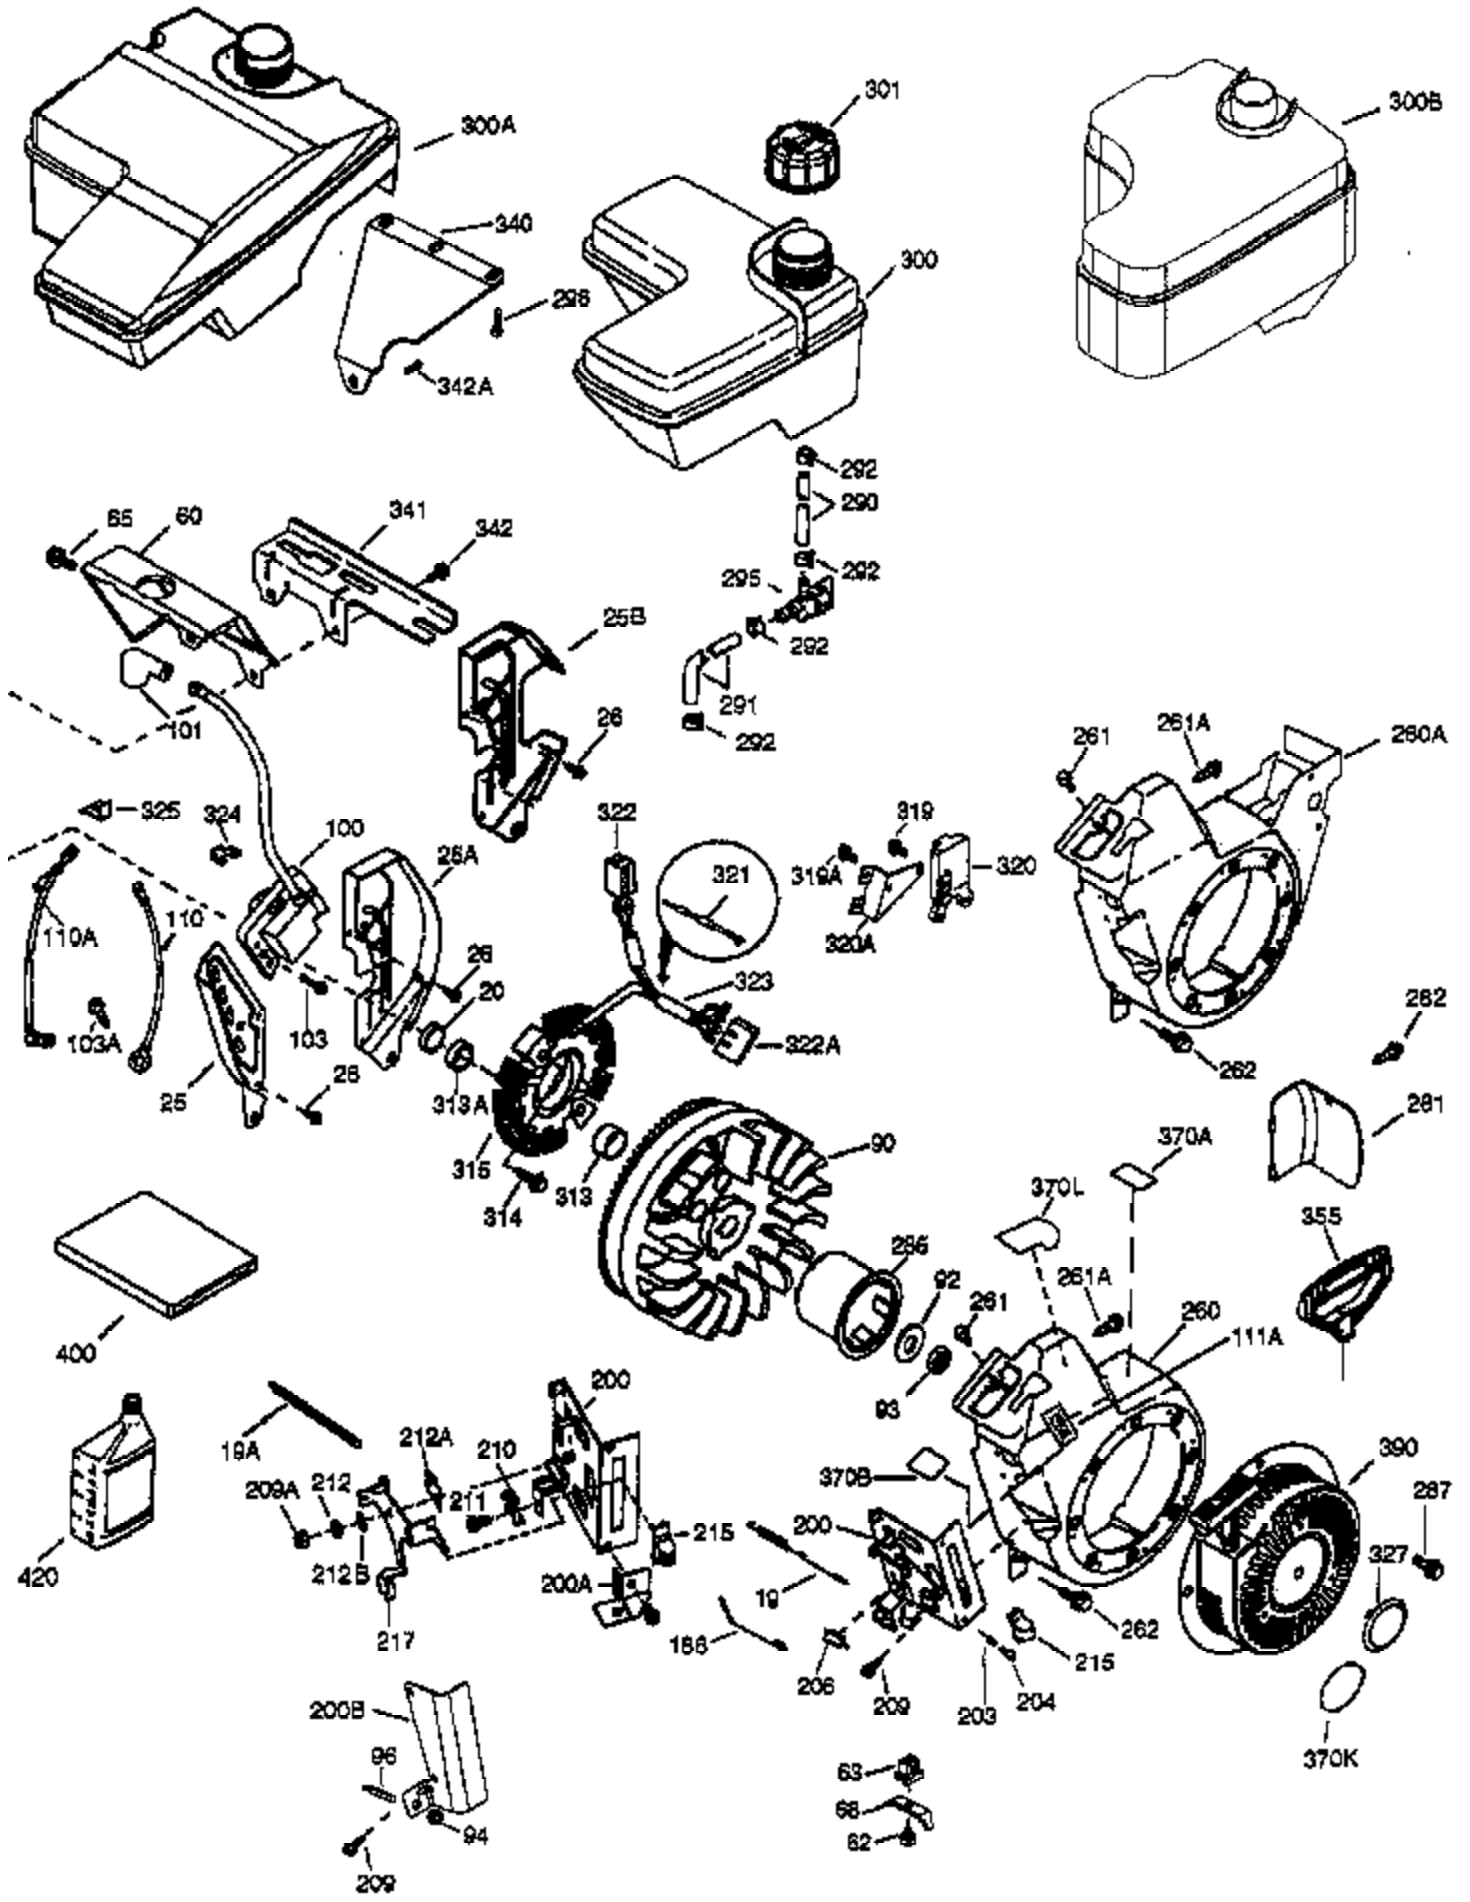

Ref #	Part Number	Qty	Description
19	37111	1	Extension Spring
20	32600	1	Oil Seal
25A	36622	1	Air Baffle (Right)
25	36621	1	Air Baffle (Left)
26	30200	2	Screw, 10-24 x 9/16"
60	36623A	1	Blower Housing Extension
65	30200	1	Screw, 10-24 x 9/16"
90	611205	1	Flywheel
92	650815	1	Belleville Washer
93	650816	1	Flywheel Nut
100	34443B	1	Solid State Ignition
101	610118	1	Spark Plug Cover
103	651007	2	Screw, Torx T-15, 10-24 x 15/16"
110	36054	1	Ground Wire
151A	40016A	1	Intake Valve Seal
186	36711	1	Governor Link
200	36736	1	Control Bracket (Incl. 206 & 215)
206	610973	1	Terminal
209	650821	1	Screw, 10-32 x 1/2"
215	36638	1	Control Knob
260	36864	1	Blower Housing
261A	650821	2	Screw, 10-32 x 1/2"
261	651008	1	Screw, 1/4-20 x 31/64"
262	651008	2	Screw, 1/4-20 x 31/64"
285	35985B	1	Starter Cup
287	0	4	Rivet (Can be purchased locally)
290	30705	1	Fuel Line
292	26460	2	Fuel Line Clamp
300	36863	1	Fuel Tank (Incl. 292 & 301)
301	36246	1	Fuel Cap
313	34080	1	Spacer
325A	30200	1	screw, 10-24 X9/16"
325	37471	1	Fuel Line Bracket
341	36644	1	Fuel Tank Bracket
342	651010	2	Screw, 1/4-20 x 7/8"
370A	36261	1	Identification Decal
370B	35703	1	Speed Control Decal
370K	36695	1	Starter Decal
390	590736	1	Rewind Starter (NOTE: This engine could have been built with 590748 starter.)
400	36716A	1	* Gasket Set (Incl. items marked PK in notes) Incl. (1) each of 26756, 27272A, 29673, 35626, 36581, 36624, 36715
420	730225	1	SAE 30 4-Cycle Engine Oil (Quart)