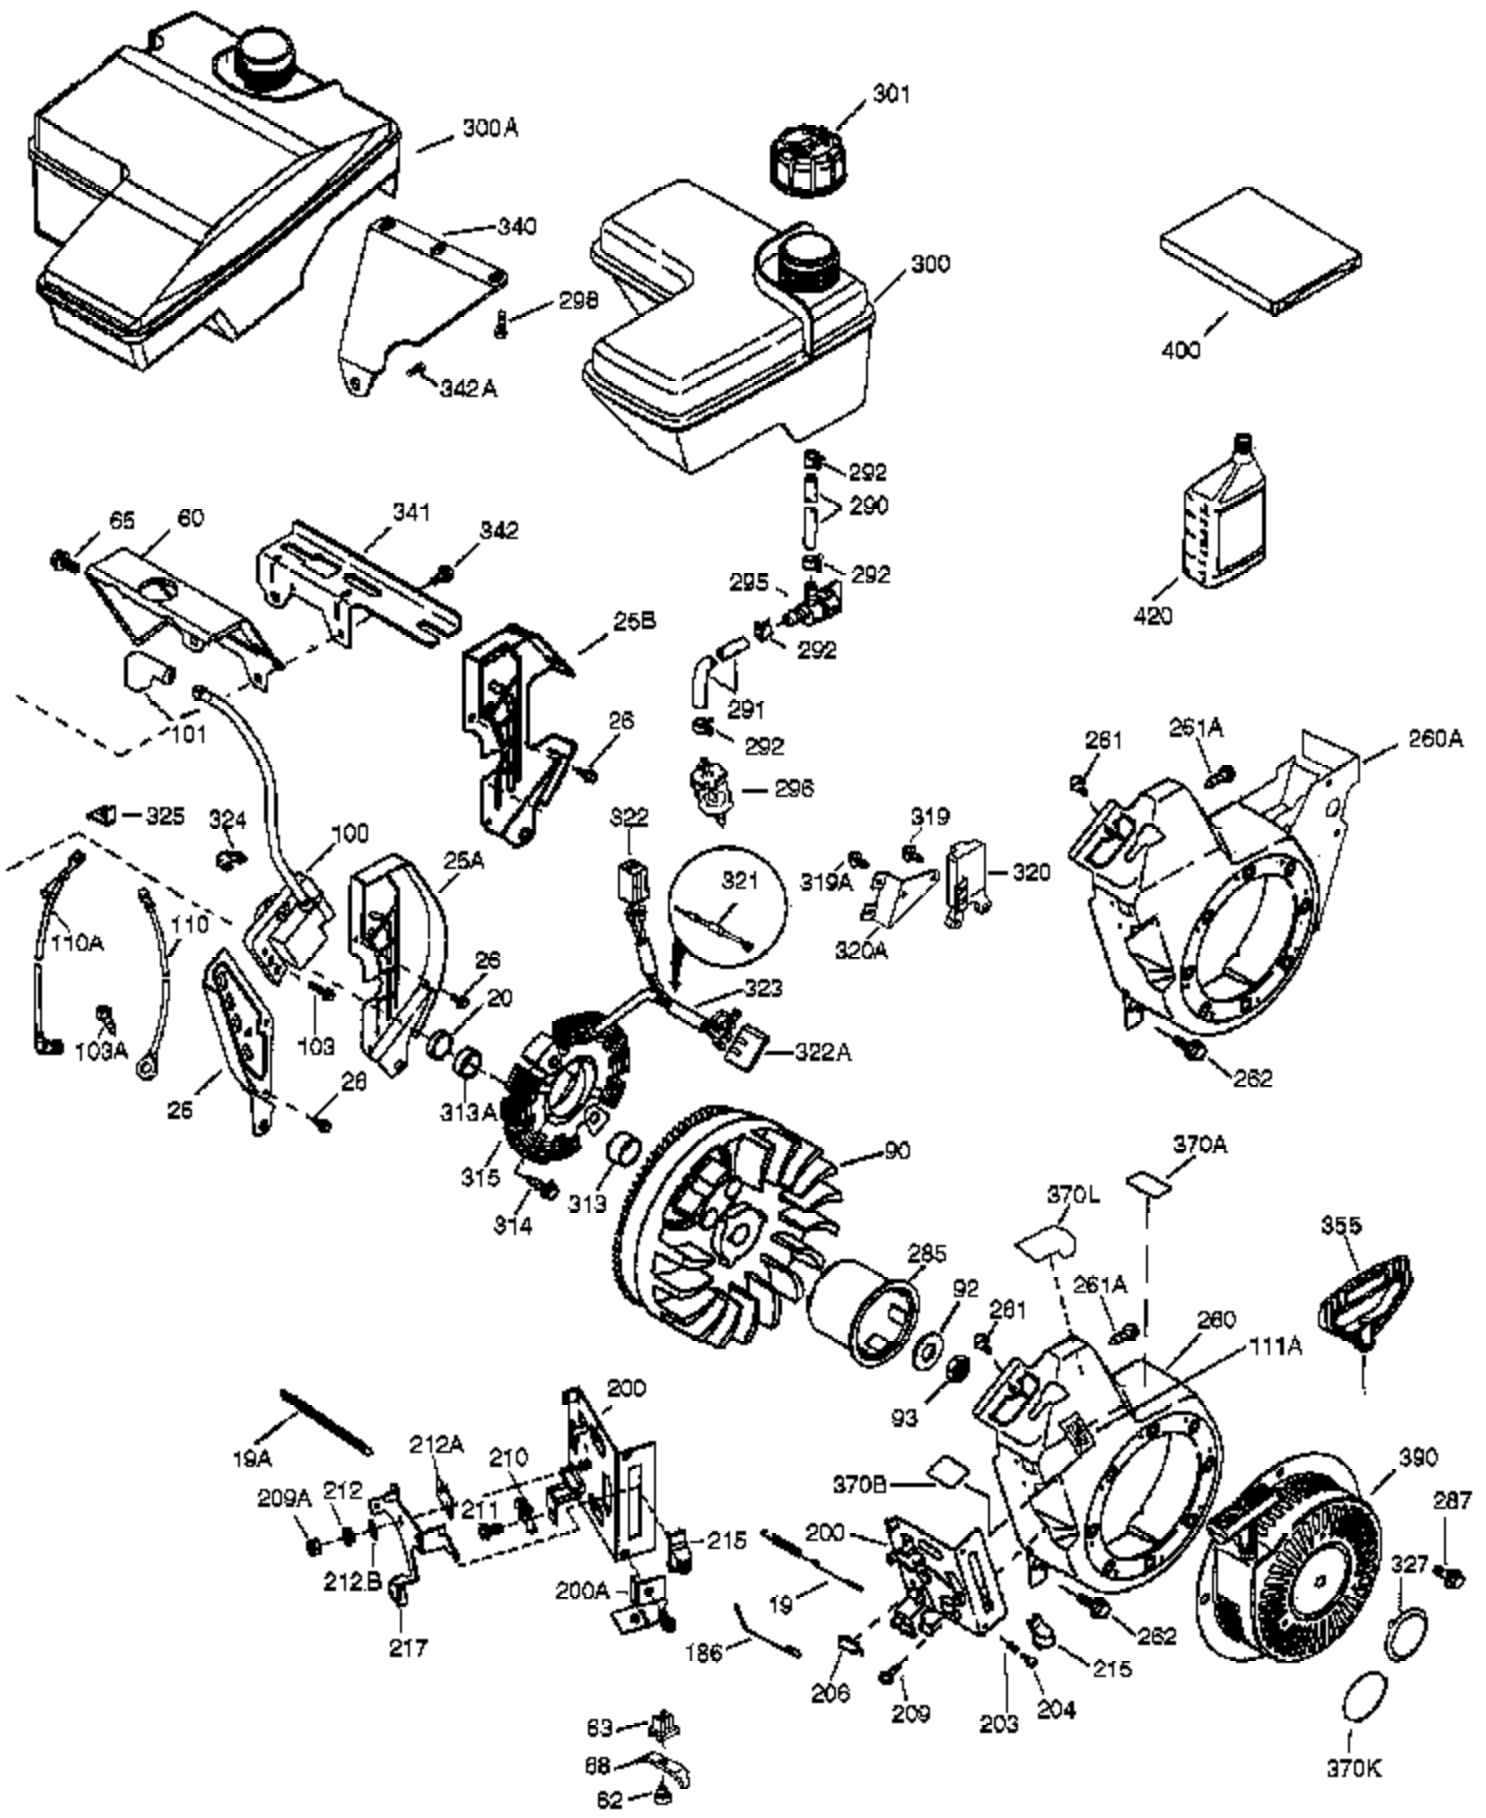

Ref #	Part Number	Qty	Description
19A	36741	1	Extension Spring
19	36710	1	Extension Spring
20	32600	1	Oil Seal
25A	36622	1	Air Baffle (Right)
25	36621	1	Air Baffle (Left)
26	30200	2	Screw, 10-24 x 9/16"
60	36623	1	Blower Housing Extension
62	650760	1	Screw, 8-32 x 3/8"
63	28545	1	Grommet
65	30200	1	Screw, 10-24 x 9/16"
68	33356	1	Ground Terminal
83	36057	1	Governor Spool
90	611205	1	Flywheel
92	650815	1	Belleville Washer
93	650816	1	Flywheel Nut
100	34443A	1	Solid State Ignition
101	610118	1	Spark Plug Cover
103	651007	2	Screw, Torx T-15, 10-24 x 15/16"
110	36681	1	Ground Wire
186	36711	1	Governor Link
200	36740A	1	Control Bracket (Incl. 19A, 210 & 211)
200A	37249	1	Control Bracket
209	650821	1	Screw, 10-32 x 1/2"
210	27793	1	Conduit Clip
211	28942	1	Screw, 10-32 x 3/8"
260	36864	1	Blower Housing
261A	650821	2	Screw, 10-32 x 1/2"
261	651008	1	Screw, 1/4-20 x 31/64"
262	651008	2	Screw, 1/4-20 x 31/64"
285	35985B	1	Starter Cup
287	651008	4	Screw, 1/4-20 x 31/64"
290	30705	1	Fuel Line
292	26460	2	Fuel Line Clamp
300	36863	1	Fuel Tank (Incl. 292 & 301)
301	36754	1	Fuel Cap
313	34080	1	Spacer
325	29443	1	Wire Clip
341	36644	1	Fuel Tank Bracket
342	651010	2	Screw, 1/4-20 x 7/8"
370A	36261	1	Lubrication Decal
370K	36695	1	Starter Decal
390	590704	1	Rewind Starter (NOTE: This engine could have been built with 590746 starter.)
400	36716A	1	* Gasket Set (Incl. items marked PK in notes) Incl. (1) each of 26756, 27272A, 29673, 35626, 36581, 36624, 36715
420	730225	1	SAE 30 4-Cycle Engine Oil (Quart)