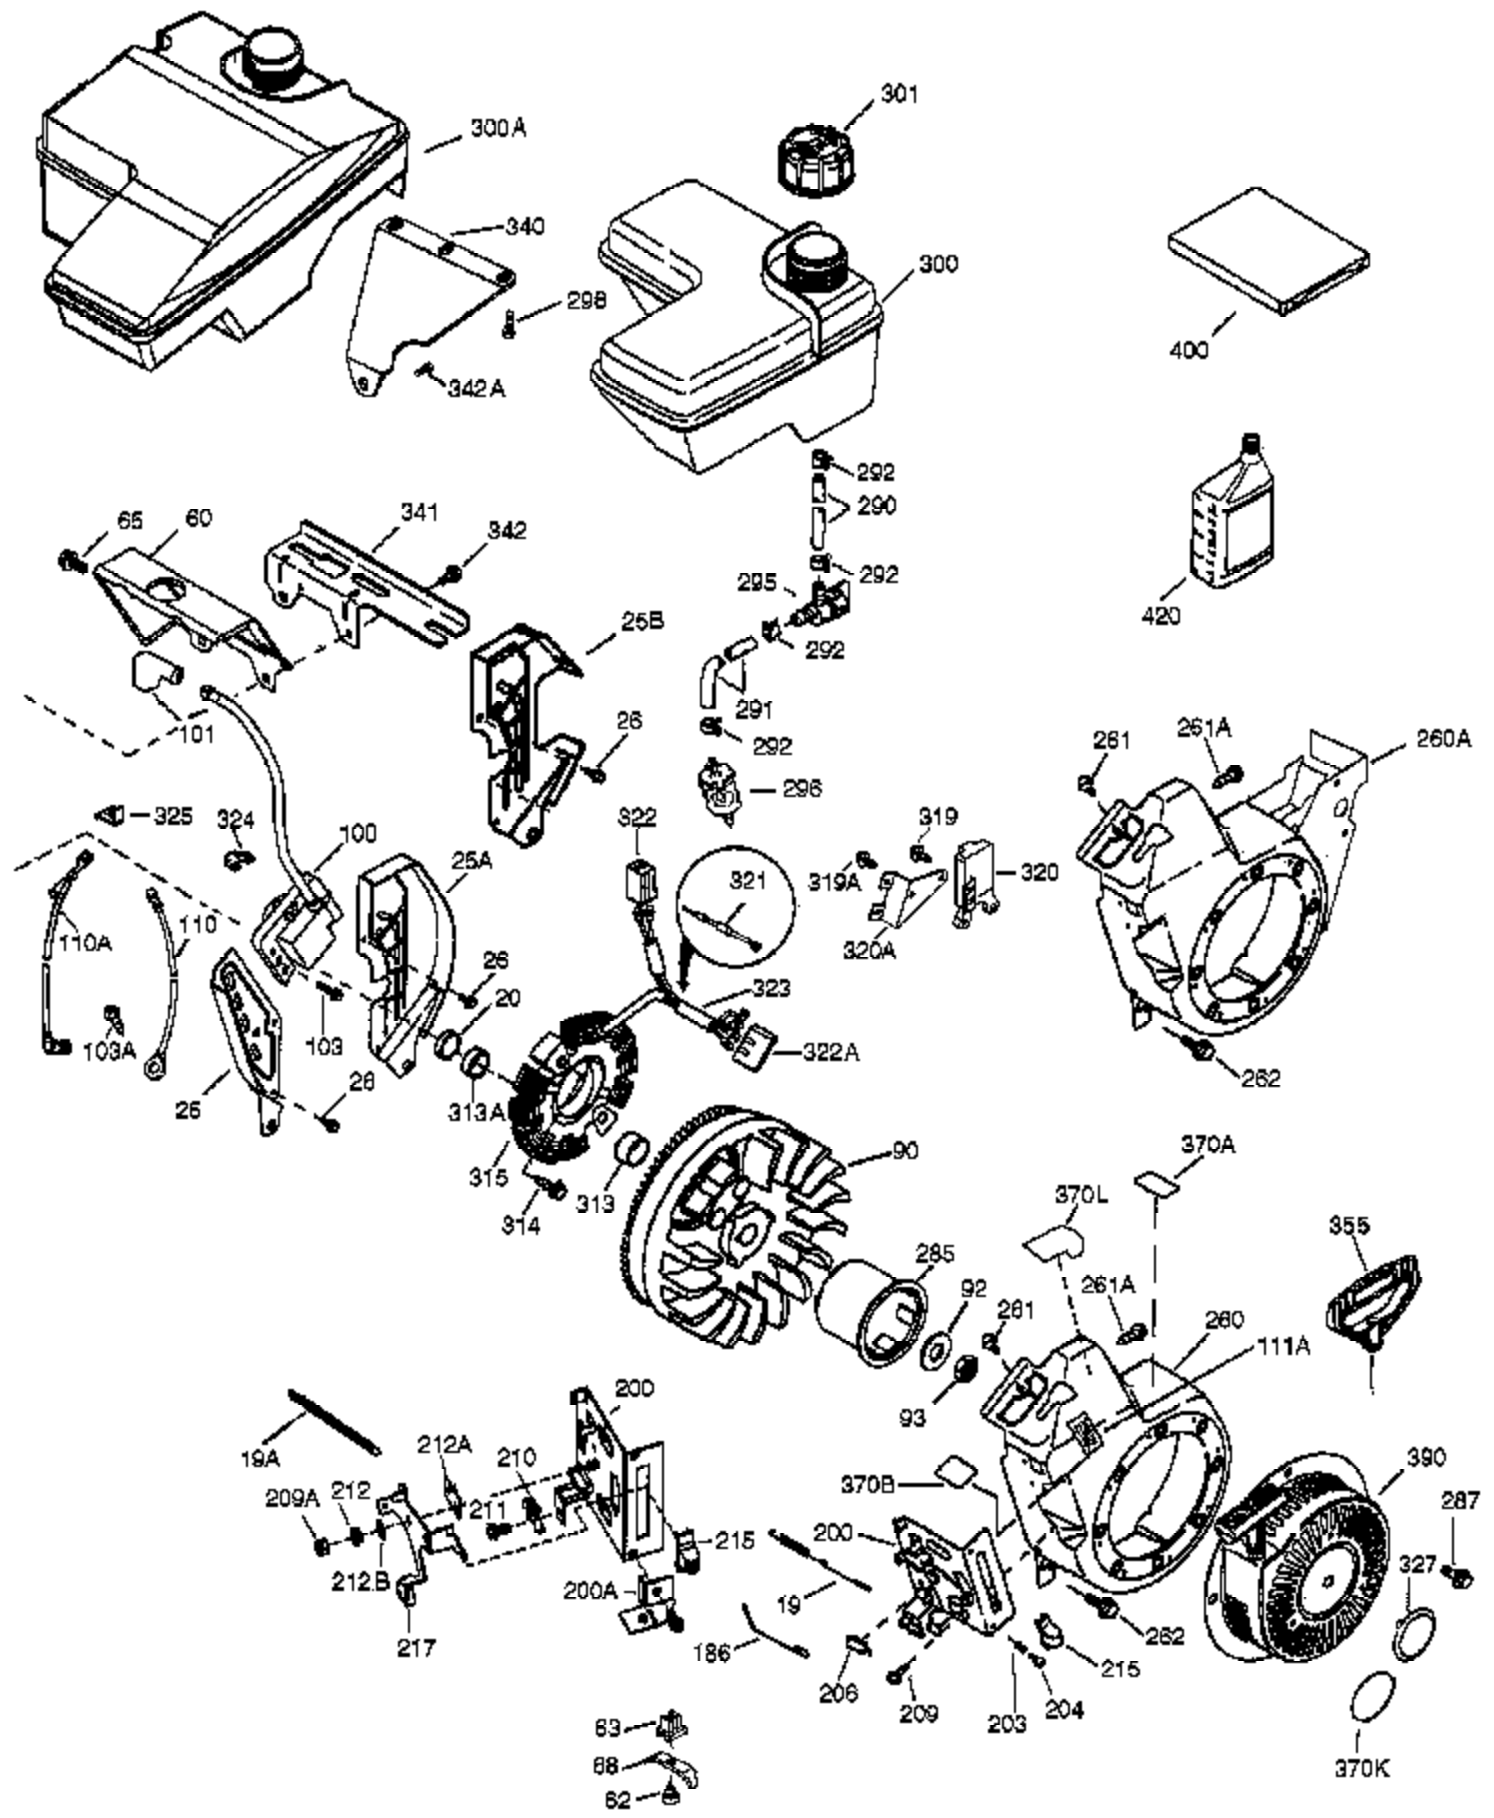

Ref #	Part Number	Qty	Description
19A	36741	1	Extension Spring
19	36710	1	Extension Spring
20	32600	1	Oil Seal
25	36621	1	Air Baffle (Left)
25A	36622	1	Air Baffle (Right)
26	30200	2	Screw, 10-24 x 9/16"
60	36623	1	Blower Housing Extension
62	650760	1	Screw, 8-32 x 3/8"
63	28545	1	Grommet
65	30200	1	Screw, 10-24 x 9/16"
68	33356	1	Ground Terminal
83	36057	1	Governor Spool
90	611205	1	Flywheel
92	650815	1	Belleville Washer
93	650816	1	Flywheel Nut
100	34443A	1	Solid State Ignition
101	610118	1	Spark Plug Cover
103	651007	2	Screw, Torx T-15, 10-24 x 15/16"
110	36681	1	Ground Wire
186	36711	1	Governor Link
200	36740A	1	Control Bracket (Incl. 19A, 210 & 211)
209	650821	1	Screw, 10-32 x 1/2"
210	27793	1	Conduit Clip
211	28942	1	Screw, 10-32 x 3/8"
260	36864	1	Blower Housing
261A	650821	2	Screw, 10-32 x 1/2"
261	651008	1	Screw, 1/4-20 x 31/64"
262	651008	2	Screw, 1/4-20 x 31/64"
285	35985B	1	Starter Cup
287	651008	4	Screw, 1/4-20 x 31/64"
290	30705	1	Fuel Line
292	26460	2	Fuel Line Clamp
300	36863	1	Fuel Tank (Incl. 292 & 301)
301	36754	1	Fuel Cap
313	34080	1	Spacer
325	29443	1	Wire Clip
341	36644	1	Fuel Tank Bracket
342	651010	2	Screw, 1/4-20 x 7/8"
370A	36261	1	Lubrication Decal
370K	36695	1	Starter Decal
390	590704	1	Rewind Starter
400	36716A	1	* Gasket Set (Incl. items marked PK i n notes) Incl. (1) each of 26756, 27272A, 29673, 35626, 36581, 36624, 36715
420	730225	1	SAE 30 4-Cycle Engine Oil (Quart)