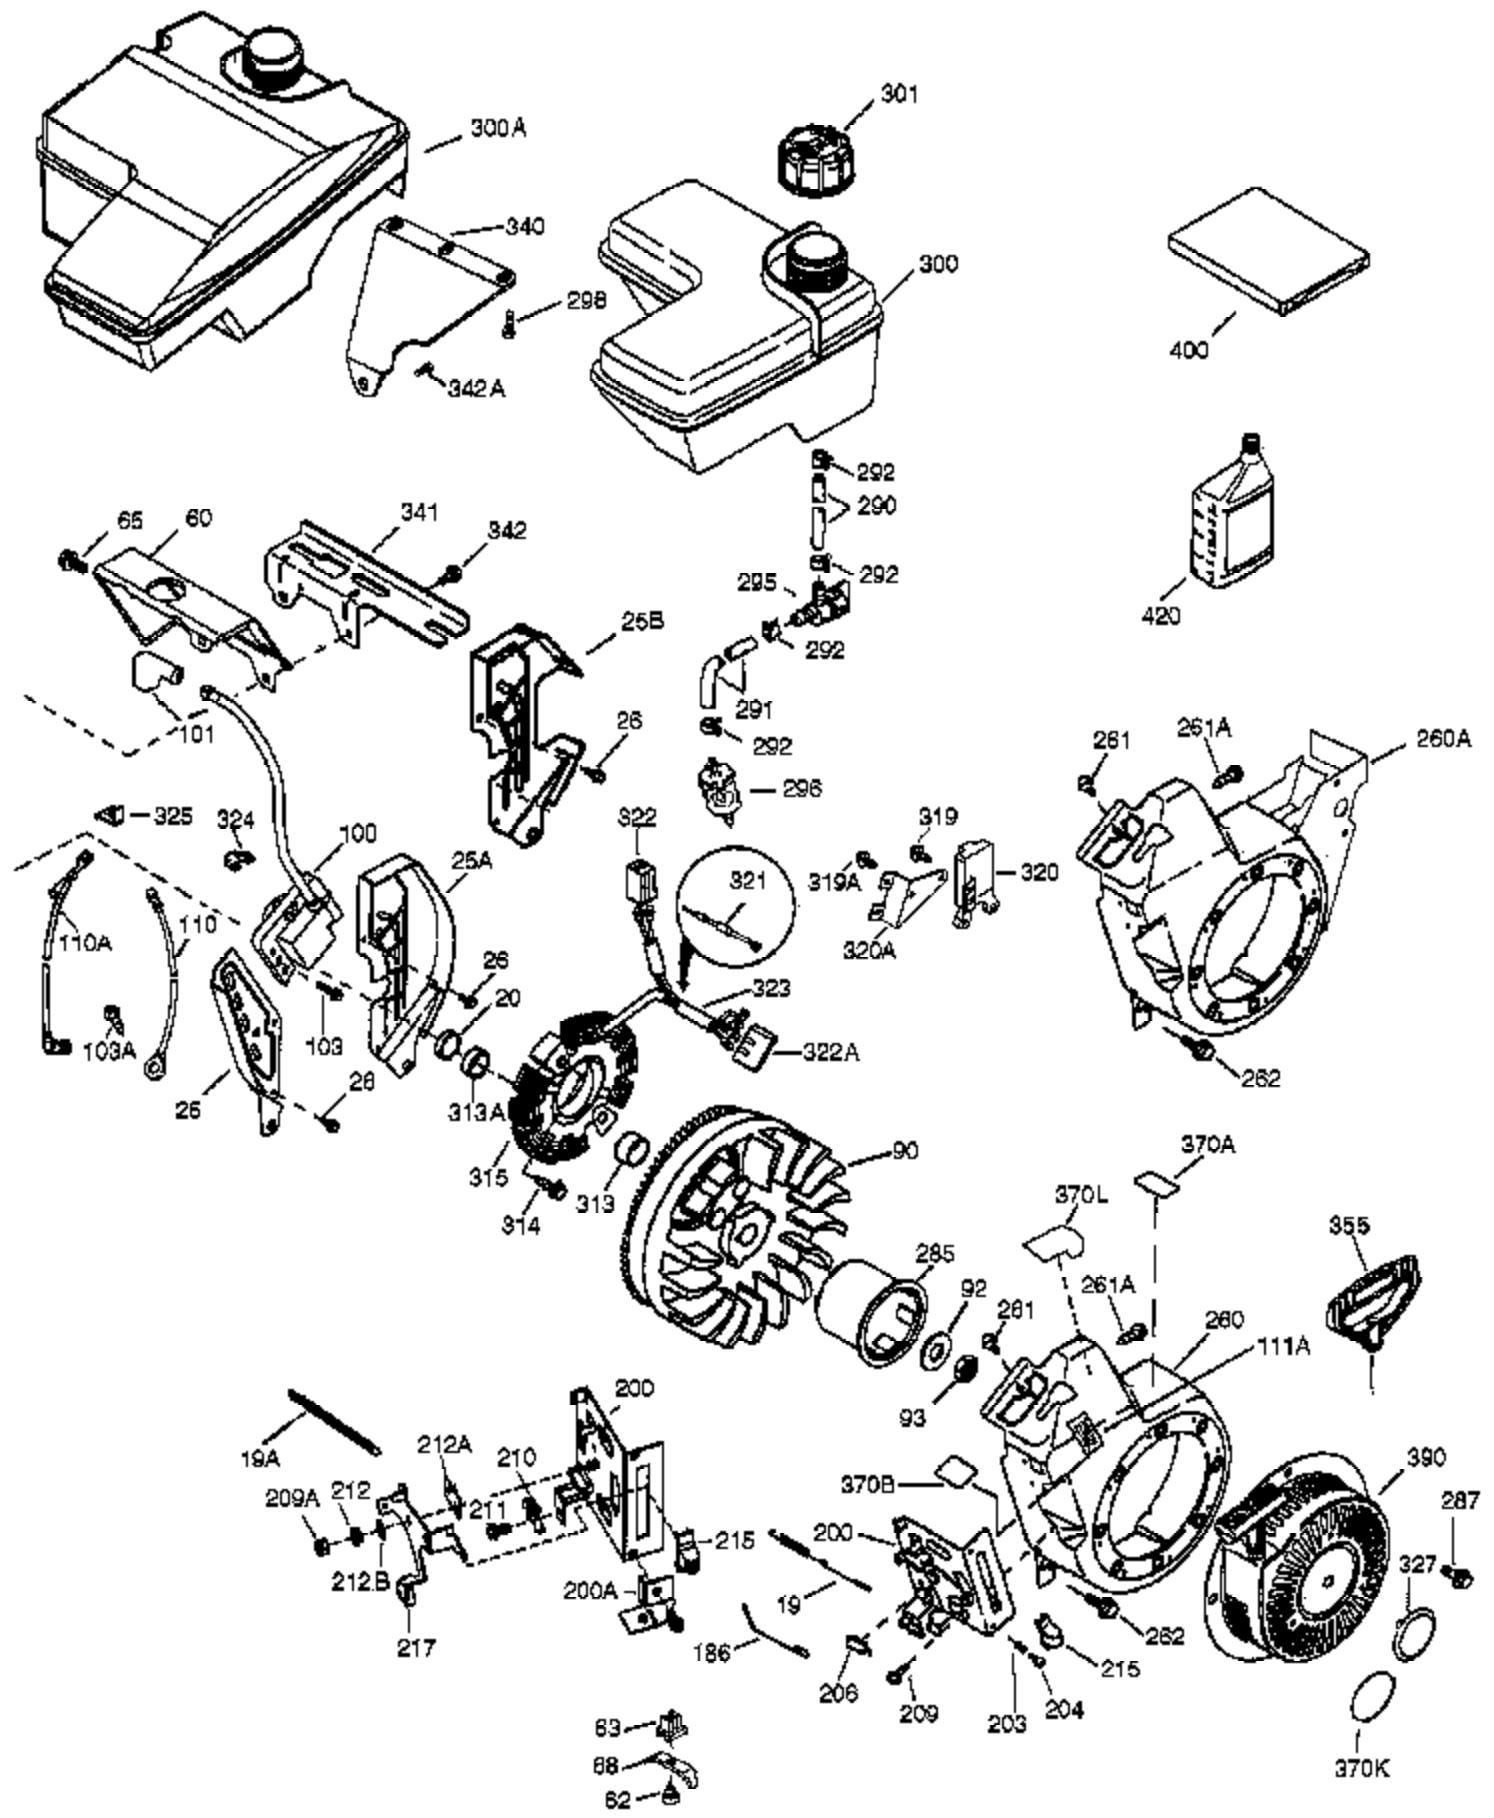

Ref #	Part Number	Qty	Description
19	36710	1	Extension Spring
20	32600	1	Oil Seal
25A	36869	1	Air Baffle (Right)
25	36621	1	Air Baffle (Left)
26	30200	2	Screw, 10-24 x 9/16"
60	36623	1	Blower Housing Extension
65	30200	1	Screw, 10-24 x 9/16"
83	36057	1	Governor Spool
90	611216	1	Flywheel
92	650815	1	Belleville Washer
93	650816	1	Flywheel Nut
100	34443A	1	Solid State Ignition
101	610118	1	Spark Plug Cover
103	651007	2	Screw, Torx T-15, 10-24 x 15/16"
110	36054	1	Ground Wire
186	36711	1	Governor Link
200	36736	1	Control Bracket (Incl. 206, 210 & 211)
206	610973	1	Terminal
209	650821	1	Screw, 10-32 x 1/2"
210	27793	1	Conduit Clip
211	28942	1	Screw, 10-32 x 3/8"
260	36994	1	Blower Housing
261A	650821	2	Screw, 10-32 x 1/2"
261	651008	1	Screw, 1/4-20 x 31/64"
262	651008	2	Screw, 1/4-20 x 31/64"
285	35985B	1	Starter Cup
287	0	4	Rivet (Can be purchased locally)
290	30705	1	Fuel Line
292	26460	2	Fuel Line Clamp
300	36863	1	Fuel Tank (Incl. 292 & 301)
301	36754	1	Fuel Cap
313A	35189	1	Spacer
313	34080	1	Spacer
314	650873	2	Screw, 1/4-20 x 3/4"
315	611113	1	Alternator Coil (3 Amp DC) (Incl. 321 - 323)
321	611161	1	Diode
322	610921	1	Connector Body
323	610922	1	Female Terminal
324	33177	1	Ground Terminal
325	29443	1	Wire Clip
341	36644	1	Fuel Tank Bracket
342	651010	2	Screw, 1/4-20 x 7/8"
370K	36695	1	Starter Decal
370A	36261	1	Lubrication Decal
390	590736	1	Rewind Starter (NOTE: This engine could have been built with 590748 starter.)
400	36716A	1	* Gasket Set (Incl. items marked PK in notes) Incl. (1) each of 26756, 27272A, 29673, 35626, 36581, 36624, 36715
420	730225	1	SAE 30 4-Cycle Engine Oil (Quart)