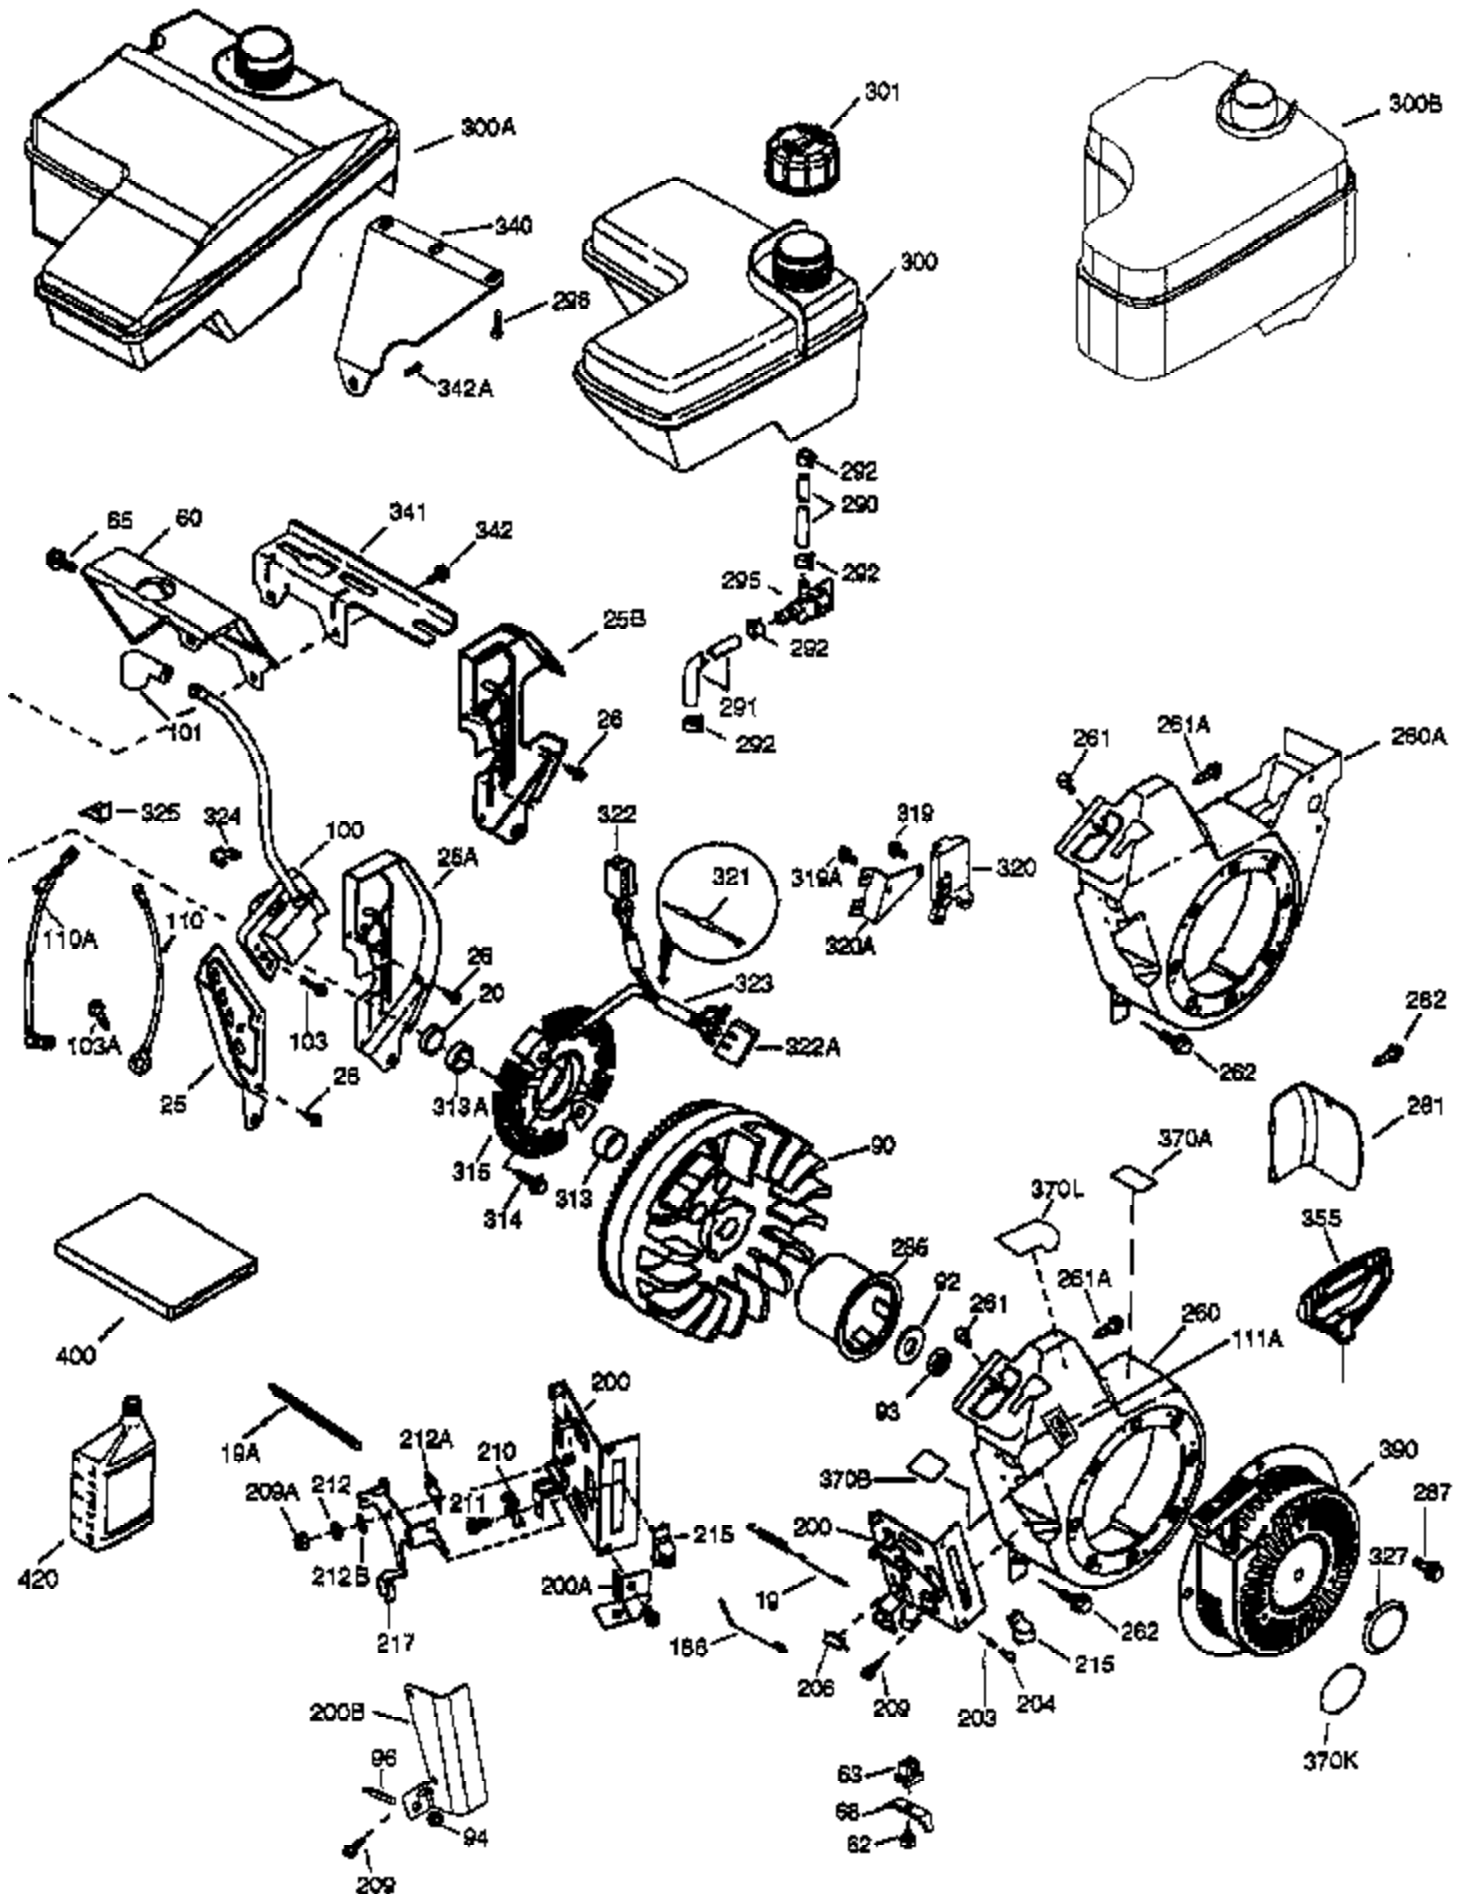

Ref #	Part Number	Qty	Description
19	36710	1	Extension Spring
20	32600	1	Oil Seal
25A	36869	1	Air Baffle (Right)
25	36621	1	Air Baffle (Left)
26	30200	2	Screw, 10-24 x 9/16"
60	36623A	1	Blower Housing Extension
65	30200	1	Screw, 10-24 x 9/16"
90	611216	1	Flywheel
92	650815	1	Belleville Washer
93	650816	1	Flywheel Nut
100	34443B	1	Solid State Ignition
101	610118	1	Spark Plug Cover
103	651007	2	Screw, Torx T-15, 10-24 x 15/16"
110	36054	1	Ground Wire
186	36711	1	Governor Link
200	36736	1	Control Bracket (Incl. 206, 210 & 211)
206	610973	1	Terminal
209	650821	1	Screw, 10-32 x 1/2"
210	27793	1	Conduit Clip
211	28942	1	Screw, 10-32 x 3/8"
260	36994	1	Blower Housing
261A	650821	2	Screw, 10-32 x 1/2"
261	651008	1	Screw, 1/4-20 x 31/64"
262	651008	2	Screw, 1/4-20 x 31/64"
285	35985B	1	Starter Cup
287	0	4	Rivet (Can be purchased locally)
290	30705	1	Fuel Line
292	26460	2	Fuel Line Clamp
300	36863	1	Fuel Tank (Incl. 292 & 301)
301	36754	1	Fuel Cap
313	34080	1	Spacer
313A	35189	1	Spacer
314	650873	2	Screw, 1/4-20 x 3/4"
315	611113	1	Alternator Coil (3 Amp DC) (Incl. 321 - 323)
321	611161	1	Diode
322	610921	1	Connector Body
323	610922	1	Female Terminal
324	33177	1	Ground Terminal
325	29443	1	Wire Clip
341	36644	1	Fuel Tank Bracket
342	651010	2	Screw, 1/4-20 x 7/8"
370A	36261	1	Lubrication Decal
370K	36695	1	Starter Decal
390	590736	1	Rewind Starter (NOTE: This engine could have been built with 590748 starter.)
400	36716A	1	* Gasket Set (Incl. items marked PK in notes) Incl. (1) each of 26756, 27272A, 29673, 35626, 36581, 36624, 36715
420	730225	1	SAE 30 4-Cycle Engine Oil (Quart)