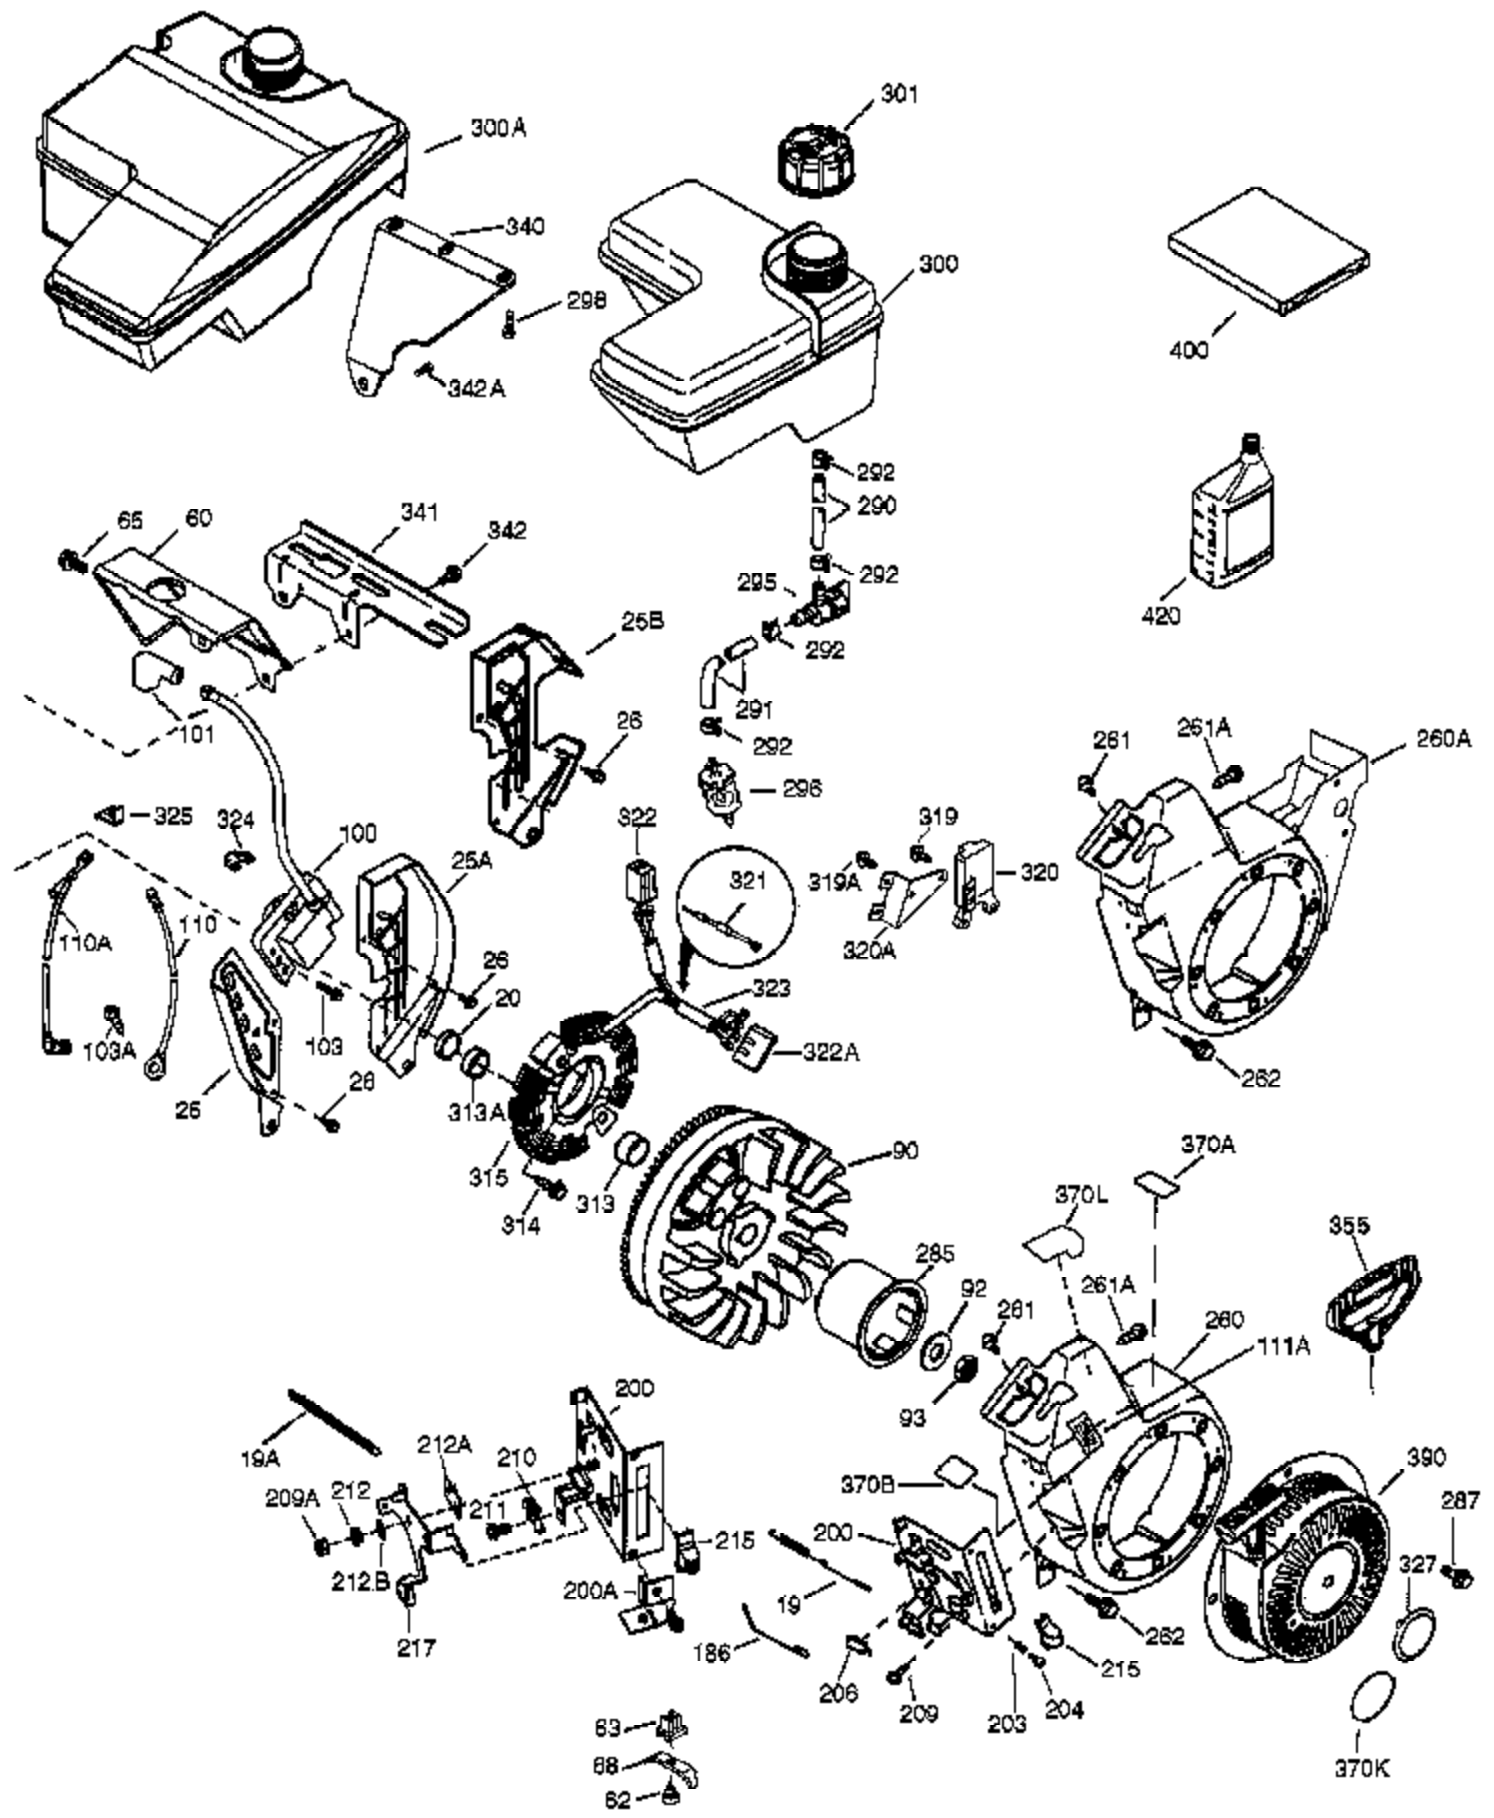

Ref #	Part Number	Qty	Description
19	36710	1	Extension Spring
20	32600	1	Oil Seal
25	36621	1	Air Baffle (Left)
25A	36622	1	Air Baffle (Right)
26	30200	2	Screw, 10-24 x 9/16"
60	36623	1	Blower Housing Extension
65	30200	1	Screw, 10-24 x 9/16"
83	36057	1	Governor Spool
90	611205	1	Flywheel
92	650815	1	Belleville Washer
93	650816	1	Flywheel Nut
100	34443A	1	Solid State Ignition
103	651007	2	Screw, Torx T-15, 10-24 x 15/16"
103A	650767	1	Screw, 8-32 x 27/64"
110A	36964	1	Ground Wire
110	35589	1	Ground Wire
111B	611224	1	Rocker On/Off Switch
186	36711	1	Governor Link
200	36736	1	Control Bracket (Incl. 210 & 211)
209	650821	1	Screw, 10-32 x 1/2"
210	27793	1	Conduit Clip
211	28942	1	Screw, 10-32 x 3/8"
260	36864	1	Blower Housing
261A	650821	2	Screw, 10-32 x 1/2"
261	651008	1	Screw, 1/4-20 x 31/64"
262	651008	2	Screw, 1/4-20 x 31/64"
285	35985B	1	Starter Cup
287	0	4	Rivet (Can be purchased locally)
290	30705	1	Fuel Line
292	26460	2	Fuel Line Clamp
300	36863	1	Fuel Tank (Incl. 292 & 301)
301	35355	1	Fuel Cap
313	34080	1	Spacer
325	29443	1	Wire Clip
341	36644	1	Fuel Tank Bracket
342	651010	2	Screw, 1/4-20 x 7/8"
370K	36695	1	Starter Decal
370A	36261	1	Lubrication Decal
390	590736	1	Rewind Starter (NOTE: This engine could have been built with 590748 starter.)
400	36716A	1	* Gasket Set (Incl. items marked PK in notes) Incl. (1) each of 26756, 27272A, 29673, 35626, 36581, 36624, 36715
420	730225	1	SAE 30 4-Cycle Engine Oil (Quart)