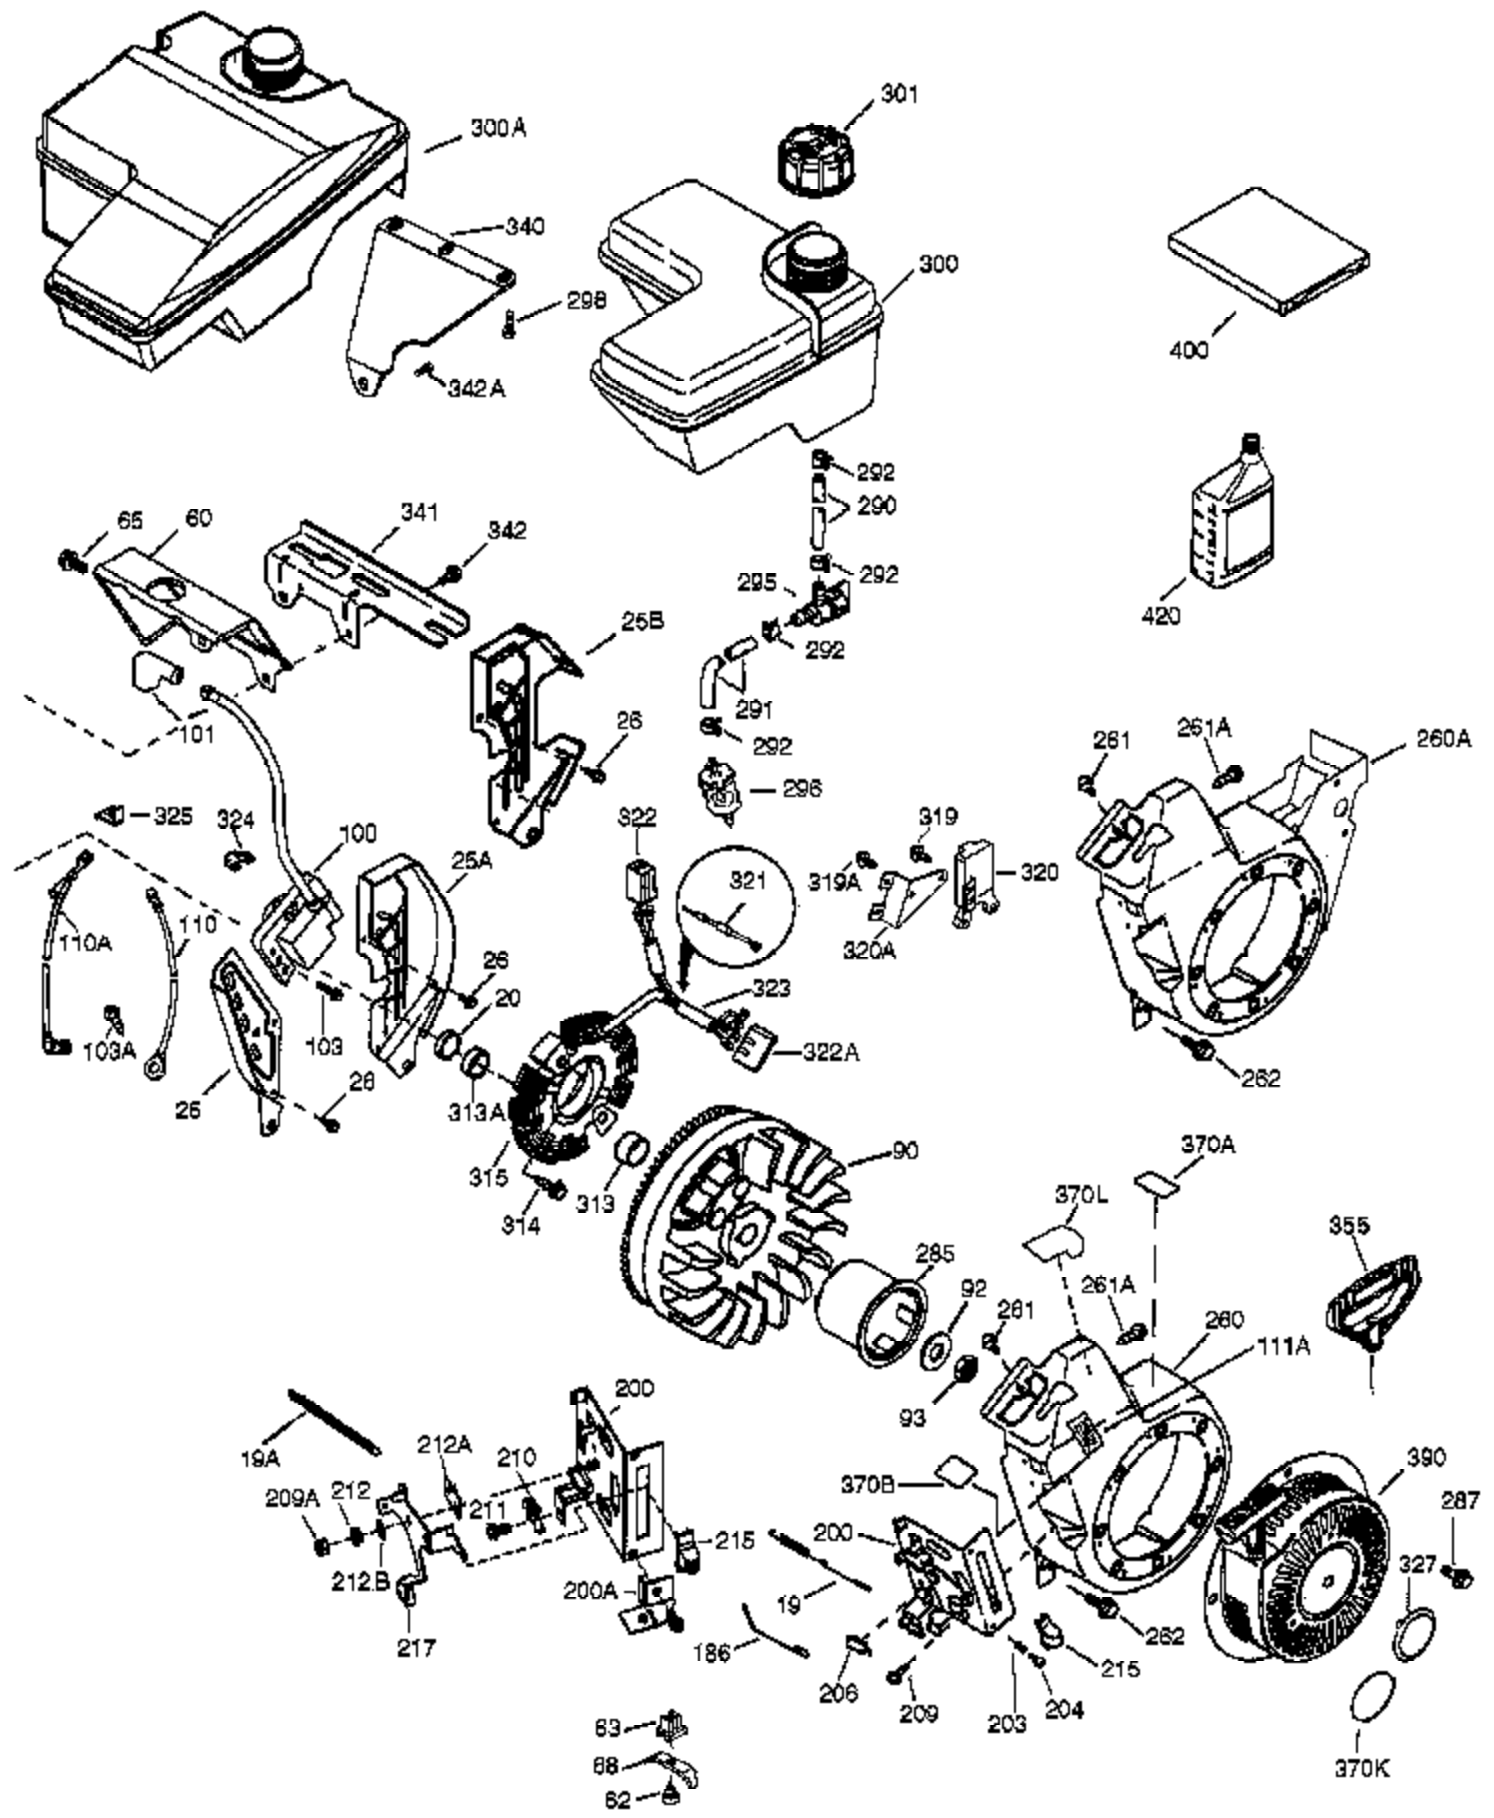

Ref #	Part Number	Qty	Description
19	36710	1	Extension Spring
20	32600	1	Oil Seal
25A	36622	1	Air Baffle (Right)
25	36621	1	Air Baffle (Left)
26	30200	2	Screw, 10-24 x 9/16"
60	36623	1	Blower Housing Extension
65	30200	1	Screw, 10-24 x 9/16"
83	36057	1	Governor Spool
90	611205	1	Flywheel
92	650815	1	Belleville Washer
93	650816	1	Flywheel Nut
100	34443A	1	Solid State Ignition
101	610118	1	Spark Plug Cover
103	651007	2	Screw, Torx T-15, 10-24 x 15/16"
110	36054	1	Ground Wire
186	36711	1	Governor Link
200	36736	1	Control Bracket (Incl. 206 & 215)
206	610973	1	Terminal
209	650821	1	Screw, 10-32 x 1/2"
215	36638	1	Control Knob
260	36992	1	Blower Housing
261A	650821	2	Screw, 10-32 x 1/2"
261	651008	1	Screw, 1/4-20 x 31/64"
262	651008	2	Screw, 1/4-20 x 31/64"
285	35985B	1	Starter Cup
287	0	4	Rivet (Can be purchased locally)
290	30705	1	Fuel Line
292	26460	2	Fuel Line Clamp
298	650665	2	Screw, 1/4-15 x 3/4"
300	37002	1	Fuel Tank (Incl. 292 & 301)
301	36246	1	Fuel Cap
313	34080	1	Spacer
325	29443	1	Wire Clip
340	36876	1	Fuel Tank Bracket (Upper)
341	36644	1	Fuel Tank Bracket (Lower)
342A	650738	1	Screw, 1/4-20 x 5/8"
342	651010	2	Screw, 1/4-20 x 7/8"
370K	36695	1	Starter Decal
370A	36261	1	Lubrication Decal
370B	33107	1	Speed Control Decal
390	590736	1	Rewind Starter (NOTE: This engine could have been built with 590748 starter.)
400	36716A	1	* Gasket Set (Incl. items marked PK in notes) Incl. (1) each of 26756, 27272A, 29673, 35626, 36581, 36624, 36715
420	730225	1	SAE 30 4-Cycle Engine Oil (Quart)