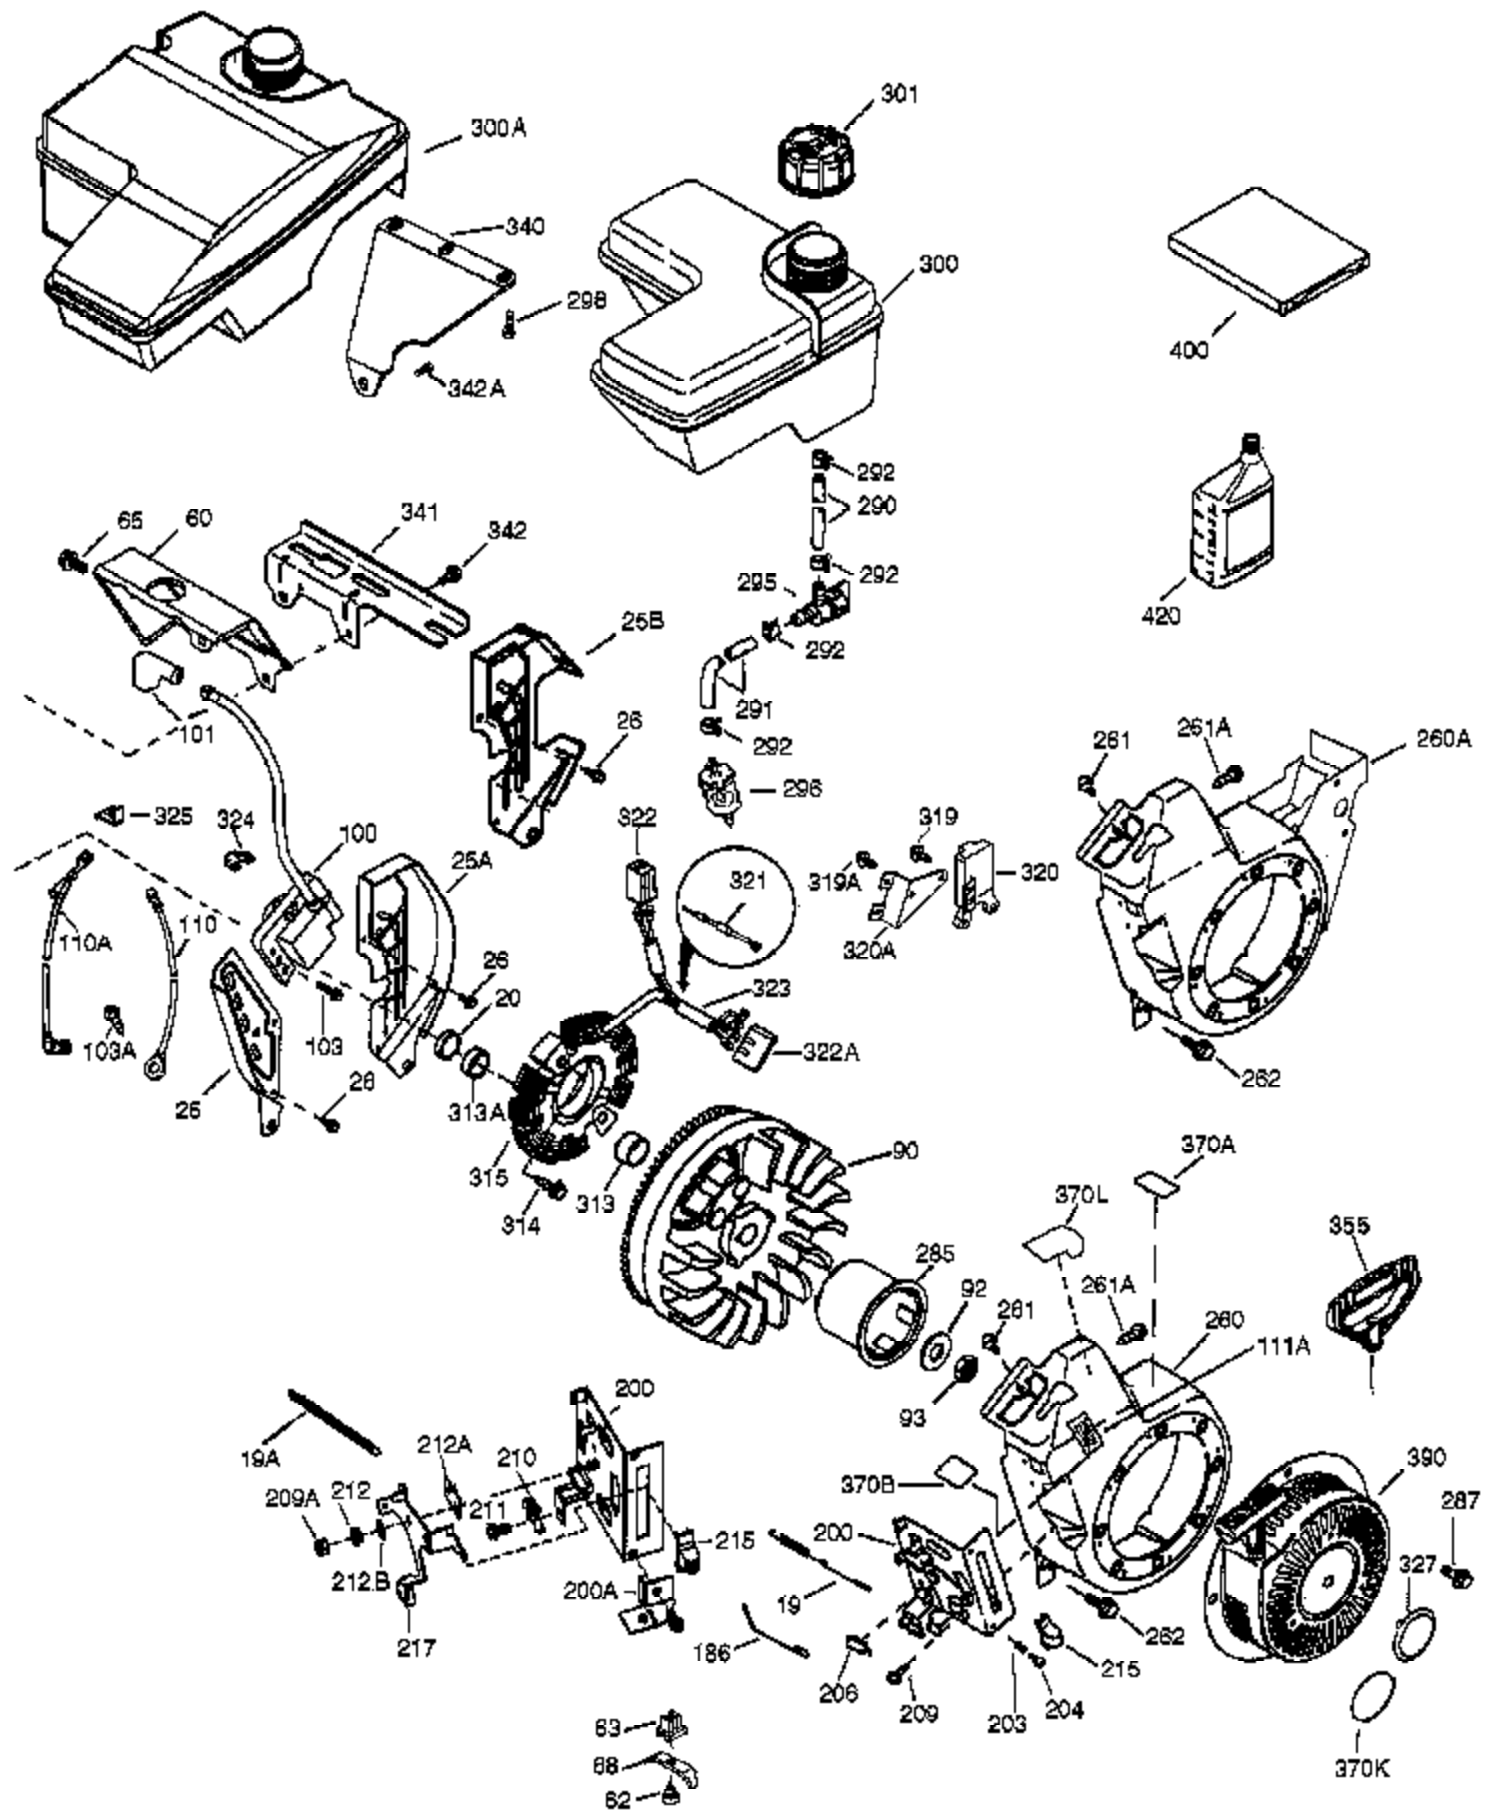

Ref #	Part Number	Qty	Description
19	36710	1	Extension Spring
20	32600	1	Oil Seal
25	36621	1	Air Baffle (Left)
25A	36622	1	Air Baffle (Right)
26	30200	2	Screw, 10-24 x 9/16"
60	36623	1	Blower Housing Extension
65	30200	1	Screw, 10-24 x 9/16"
83	36057	1	Governor Spool
90	611205	1	Flywheel
92	650815	1	Belleville Washer
93	650816	1	Flywheel Nut
100	34443A	1	Solid State Ignition
101	610118	1	Spark Plug Cover
103	651007	2	Screw, Torx T-15, 10-24 x 15/16"
110	36054	1	Ground Wire
186	36711	1	Governor Link
200	36736	1	Control Bracket (Incl. 206 & 215)
206	610973	1	Terminal
209	650821	1	Screw, 10-32 x 1/2"
215	36638	1	Control Knob
260	36864	1	Blower Housing
261A	650821	2	Screw, 10-32 x 1/2"
261	651008	1	Screw, 1/4-20 x 31/64"
262	651008	2	Screw, 1/4-20 x 31/64"
285	35985B	1	Starter Cup
287	651008	4	Screw, 1/4-20 x 31/64"
290	30705	1	Fuel Line
292	26460	2	Fuel Line Clamp
300	36863	1	Fuel Tank (Incl. 292 & 301)
301	36246	1	Fuel Cap
313	34080	1	Spacer
325	29443	1	Wire Clip
341	36644	1	Fuel Tank Bracket
342	651010	2	Screw, 1/4-20 x 7/8"
370B	33107	1	Speed Control Decal
370A	36261	1	Lubrication Decal
370K	36695	1	Starter Decal
390	590704	1	Rewind Starter
400	36716A	1	* Gasket Set (Incl. items marked PK i n notes) Incl. (1) each of 26756, 27272A, 29673, 35626, 36581, 36624, 36715
420	730225	1	SAE 30 4-Cycle Engine Oil (Quart)