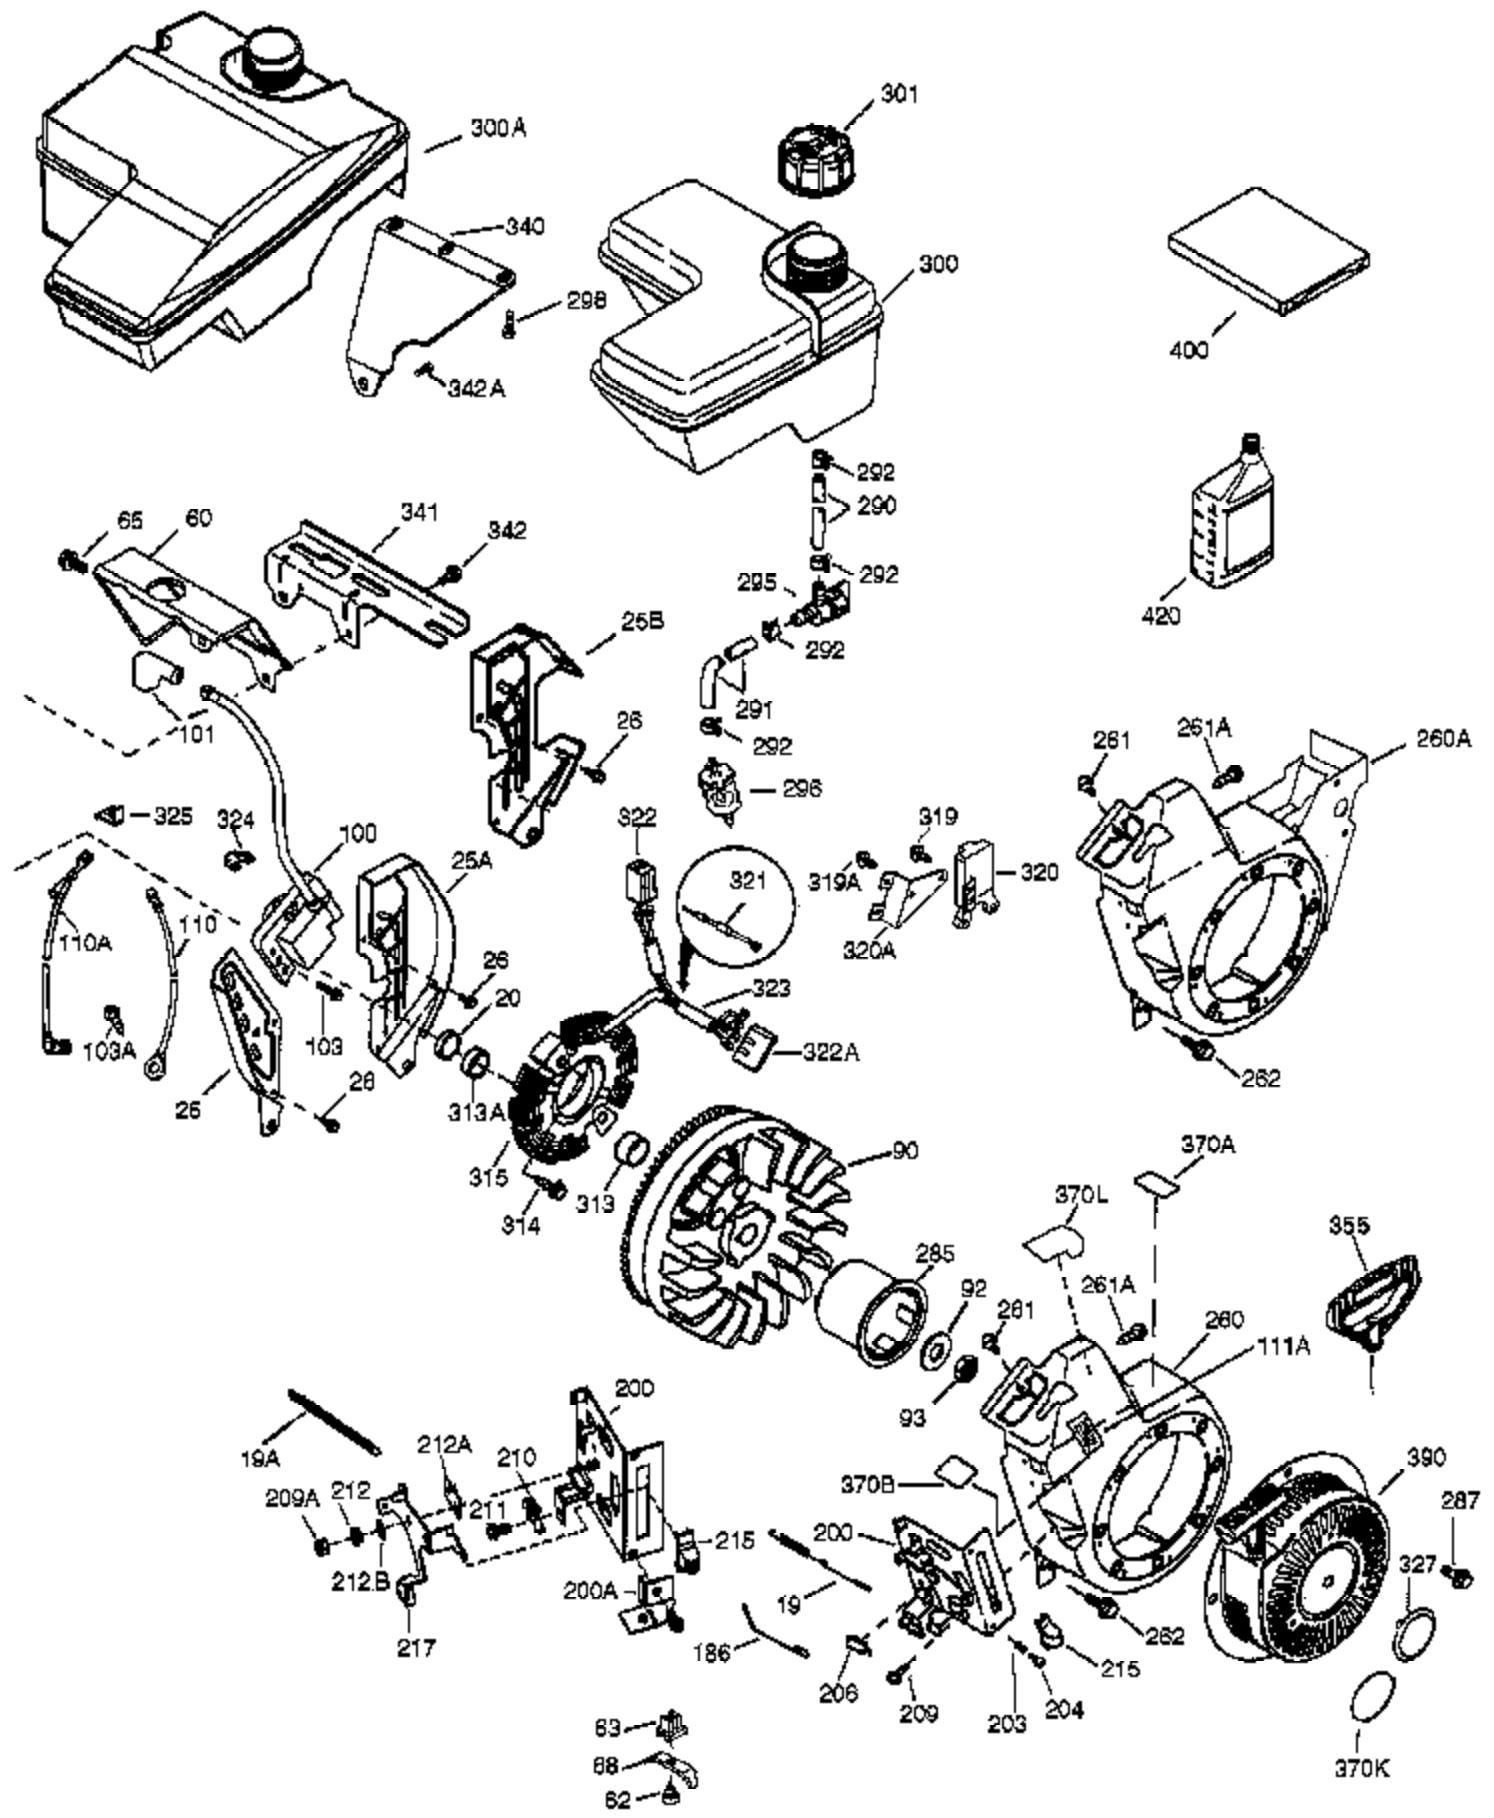

Ref #	Part Number	Qty	Description
19	36710	1	Extension Spring
20	32600	1	Oil Seal
25	36621	1	Air Baffle (Left)
25A	36622	1	Air Baffle (Right)
26	30200	2	Screw, 10-24 x 9/16"
60	36623	1	Blower Housing Extension
65	30200	1	Screw, 10-24 x 9/16"
83	36057	1	Governor Spool
90	611205	1	Flywheel
92	650815	1	Belleville Washer
93	650816	1	Flywheel Nut
100	34443A	1	Solid State Ignition
101	610118	1	Spark Plug Cover
103	651007	2	Screw, Torx T-15, 10-24 x 15/16"
110	36054	1	Ground Wire
186	36711	1	Governor Link
200	36736	1	Control Bracket (Incl. 206 & 215)
206	610973	1	Terminal
209	650821	1	Screw, 10-32 x 1/2"
215	36638	1	Control Knob
260	36864	1	Blower Housing
261A	650821	2	Screw, 10-32 x 1/2"
261	651008	1	Screw, 1/4-20 x 31/64"
262	651008	2	Screw, 1/4-20 x 31/64"
285	35985B	1	Starter Cup
287	0	4	Rivet (Can be purchased locally)
290	30705	1	Fuel Line
292	26460	2	Fuel Line Clamp
300	36863	1	Fuel Tank (Incl. 292 & 301)
301	36246	1	Fuel Cap
313	34080	1	Spacer
325	29443	1	Wire Clip
341	36644	1	Fuel Tank Bracket
342	651010	2	Screw, 1/4-20 x 7/8"
370B	33107	1	Speed Control Decal
370A	36261	1	Lubrication Decal
370K	36695	1	Starter Decal
390	590736	1	Rewind Starter (Note: This engine could have been built with 590748 starter.)
400	36716A	1	* Gasket Set (Incl. items marked PK in notes) Incl. (1) each of 26756, 27272A, 29673, 35626, 36581, 36624, 36715
420	730225	1	SAE 30 4-Cycle Engine Oil (Quart)