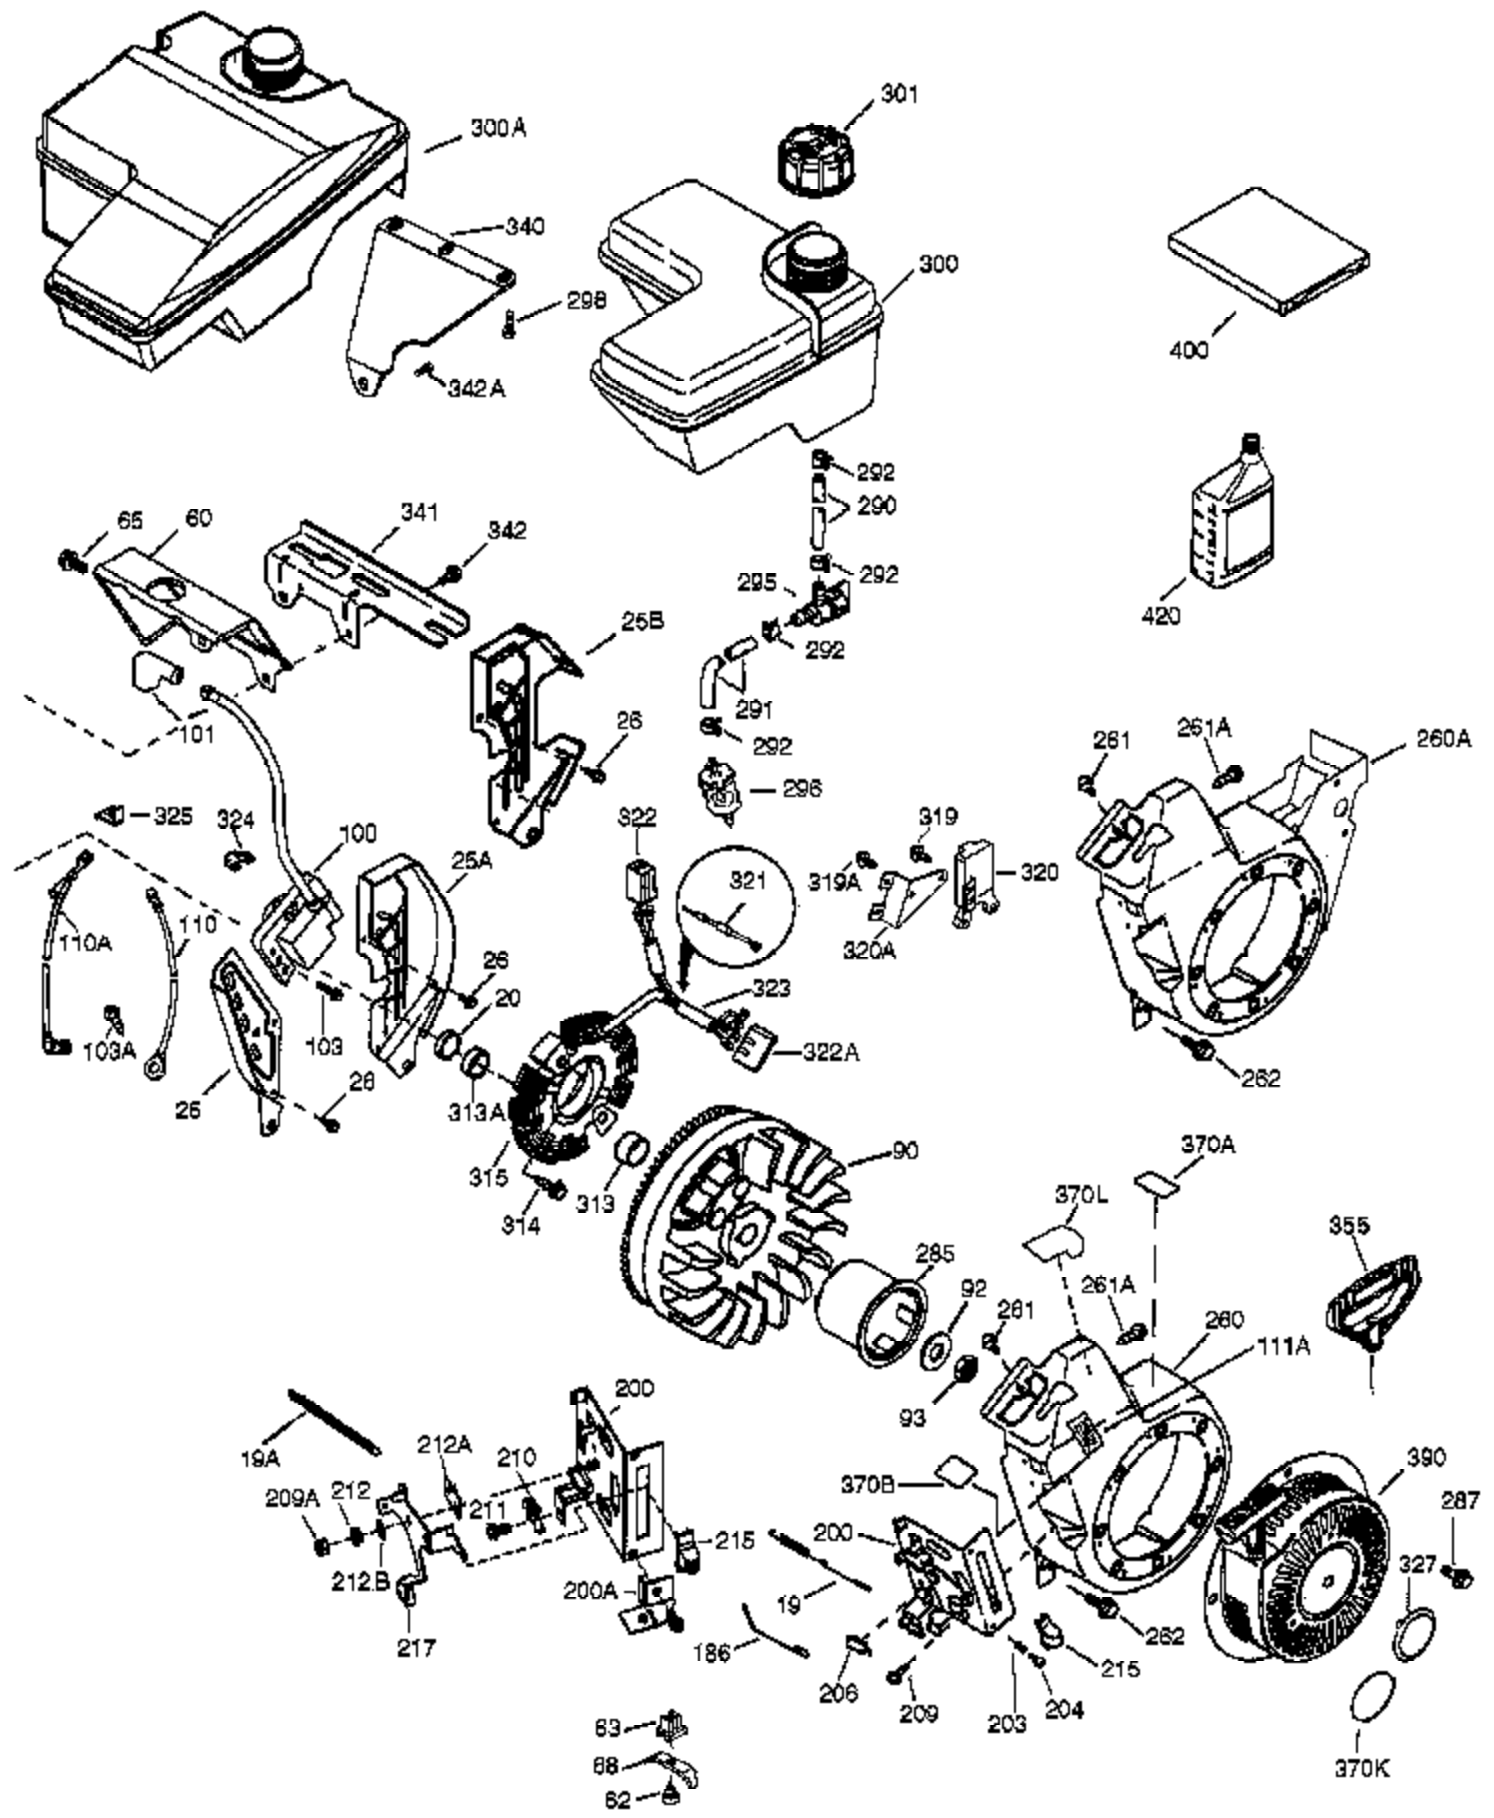

Ref #	Part Number	Qty	Description
19A	36741	1	Extension Spring
19	36710	1	Extension Spring
20	32600	1	Oil Seal
25	36621	1	Air Baffle (Left)
25A	36622	1	Air Baffle (Right)
26	30200	2	Screw, 10-24 x 9/16"
60	36623	1	Blower Housing Extension
62	650760	1	Screw, 8-32 x 3/8"
63	28545	1	Grommet
65	30200	1	Screw, 10-24 x 9/16"
68	33356	1	Ground Terminal
83	36057	1	Governor Spool
90	611205	1	Flywheel
92	650815	1	Belleville Washer
93	650816	1	Flywheel Nut
100	34443A	1	Solid State Ignition
101	610118	1	Spark Plug Cover
103	651007	2	Screw, Torx T-15, 10-24 x 15/16"
110	36681	1	Ground Wire
186	36711	1	Governor Link
200A	37249	1	Control Bracket
200	36740A	1	Control Bracket (Incl. 19A, 210 & 211)
209	650821	1	Screw, 10-32 x 1/2"
210	27793	1	Conduit Clip
211	28942	1	Screw, 10-32 x 3/8"
260	36894	1	Blower Housing
261A	650821	2	Screw, 10-32 x 1/2"
261	651008	1	Screw, 1/4-20 x 31/64"
262	651008	2	Screw, 1/4-20 x 31/64"
285	35985B	1	Starter Cup
287	0	4	Rivet (Can be purchased locally)
290	30962	1	Fuel Line
292	26460	2	Fuel Line Clamp
298	650665	2	Screw, 1/4-15 x 3/4"
300	35584	1	Fuel Tank (Incl. 292 & 301)
301	36754	1	Fuel Cap
313	34080	1	Spacer
325	29443	1	Wire Clip
342	651008	2	Screw, 1/4-20 x 31/64"
370A	36261	1	Lubrication Decal
370K	36695	1	Starter Decal
390	590736	1	Rewind Starter (NOTE: This engine could have been built with 590748 starter.)
400	36716A	1	* Gasket Set (Incl. items marked PK in notes) Incl. (1) each of 26756, 27272A, 29673, 35626, 36581, 36624, 36715
420	730225	1	SAE 30 4-Cycle Engine Oil (Quart)