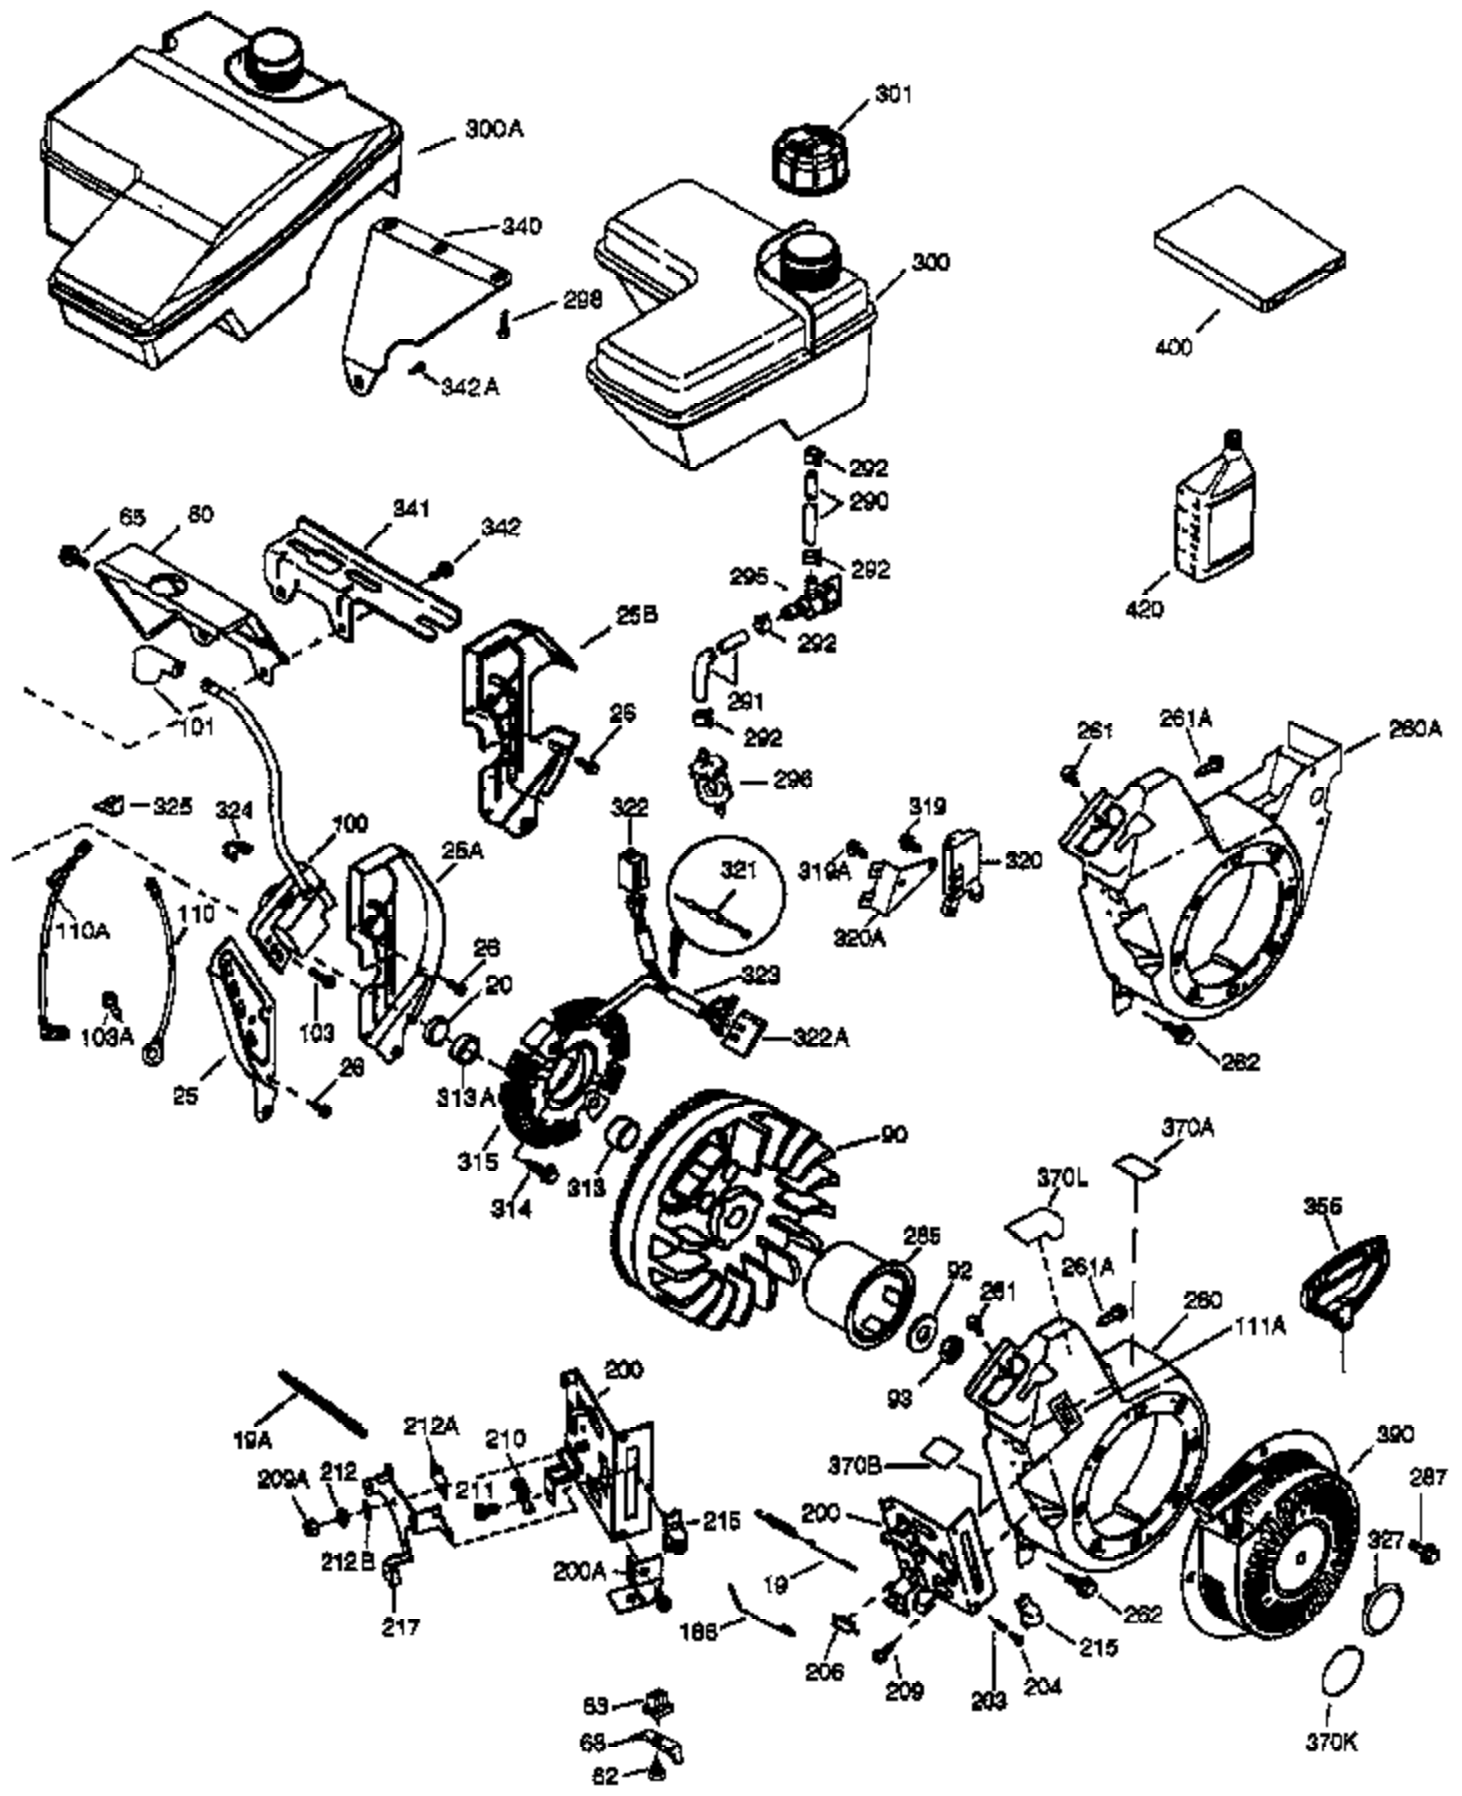

Ref #	Part Number	Qty	Description
	y 0		RPM High 3450 to 3750 RPM Low 1650 to 1950
19	36710	1	Extension Spring
19A	36741	1	Extension Spring
20	32600	1	Oil Seal
25	36621	1	Air Baffle (Left)
25A	36622	1	Air Baffle (Right)
26	30200	2	Screw, 10-24 x 9/16"
60	36623A	1	Blower Housing Extension
62	650760	1	Screw, 8-32 x 3/8"
63	28545	1	Grommet
65	30200	1	Screw, 10-24 x 9/16"
68	33356	1	Ground Terminal
90	611205	1	Flywheel
92	650815	1	Belleville Washer
93	650816	1	Flywheel Nut
100	34443B	1	Solid State Ignition
101	610118	1	Spark Plug Cover
103	651007	2	Screw, Torx T-15, 10-24 x 15/16"
110	36681	1	Ground Wire
186	36711	1	Governor Link
200A	37249	1	Control Bracket
200	36740A	1	Control Bracket (Incl. 19A, 210 & 211)
209	650821	1	Screw, 10-32 x 1/2"
210	27793	1	Conduit Clip
211	28942	1	Screw, 10-32 x 3/8"
260	36864	1	Blower Housing
261	651008	1	Screw, 1/4-20 x 31/64"
261A	650821	2	Screw, 10-32 x 1/2"
262	651008	2	Screw, 1/4-20 x 31/64"
285	35985B	1	Starter Cup
287	0	4	Rivet (Can be purchased locally)
290	30705	1	Fuel Line
292	26460	2	Fuel Line Clamp
300	36863	1	Fuel Tank (Incl. 290 & 301)
301	36754	1	Fuel Cap
313	34080	1	Spacer
325	29443	1	Wire Clip
341	36644	1	Fuel Tank Bracket
342	651010	2	Screw, 1/4-20 x 7/8"
370A	36261	1	Lubrication Decal
370K	36695	1	Starter Decal
390	590736	1	Rewind Starter (NOTE: This engine could have been built with 590748 starter.)
400	36716A	1	* Gasket Set (Incl. items marked PK in notes) Incl. (1) each of 26756, 27272A, 29673, 35626, 36581, 36624, 36715
420	730225	1	SAE 30 4-Cycle Engine Oil (Quart)