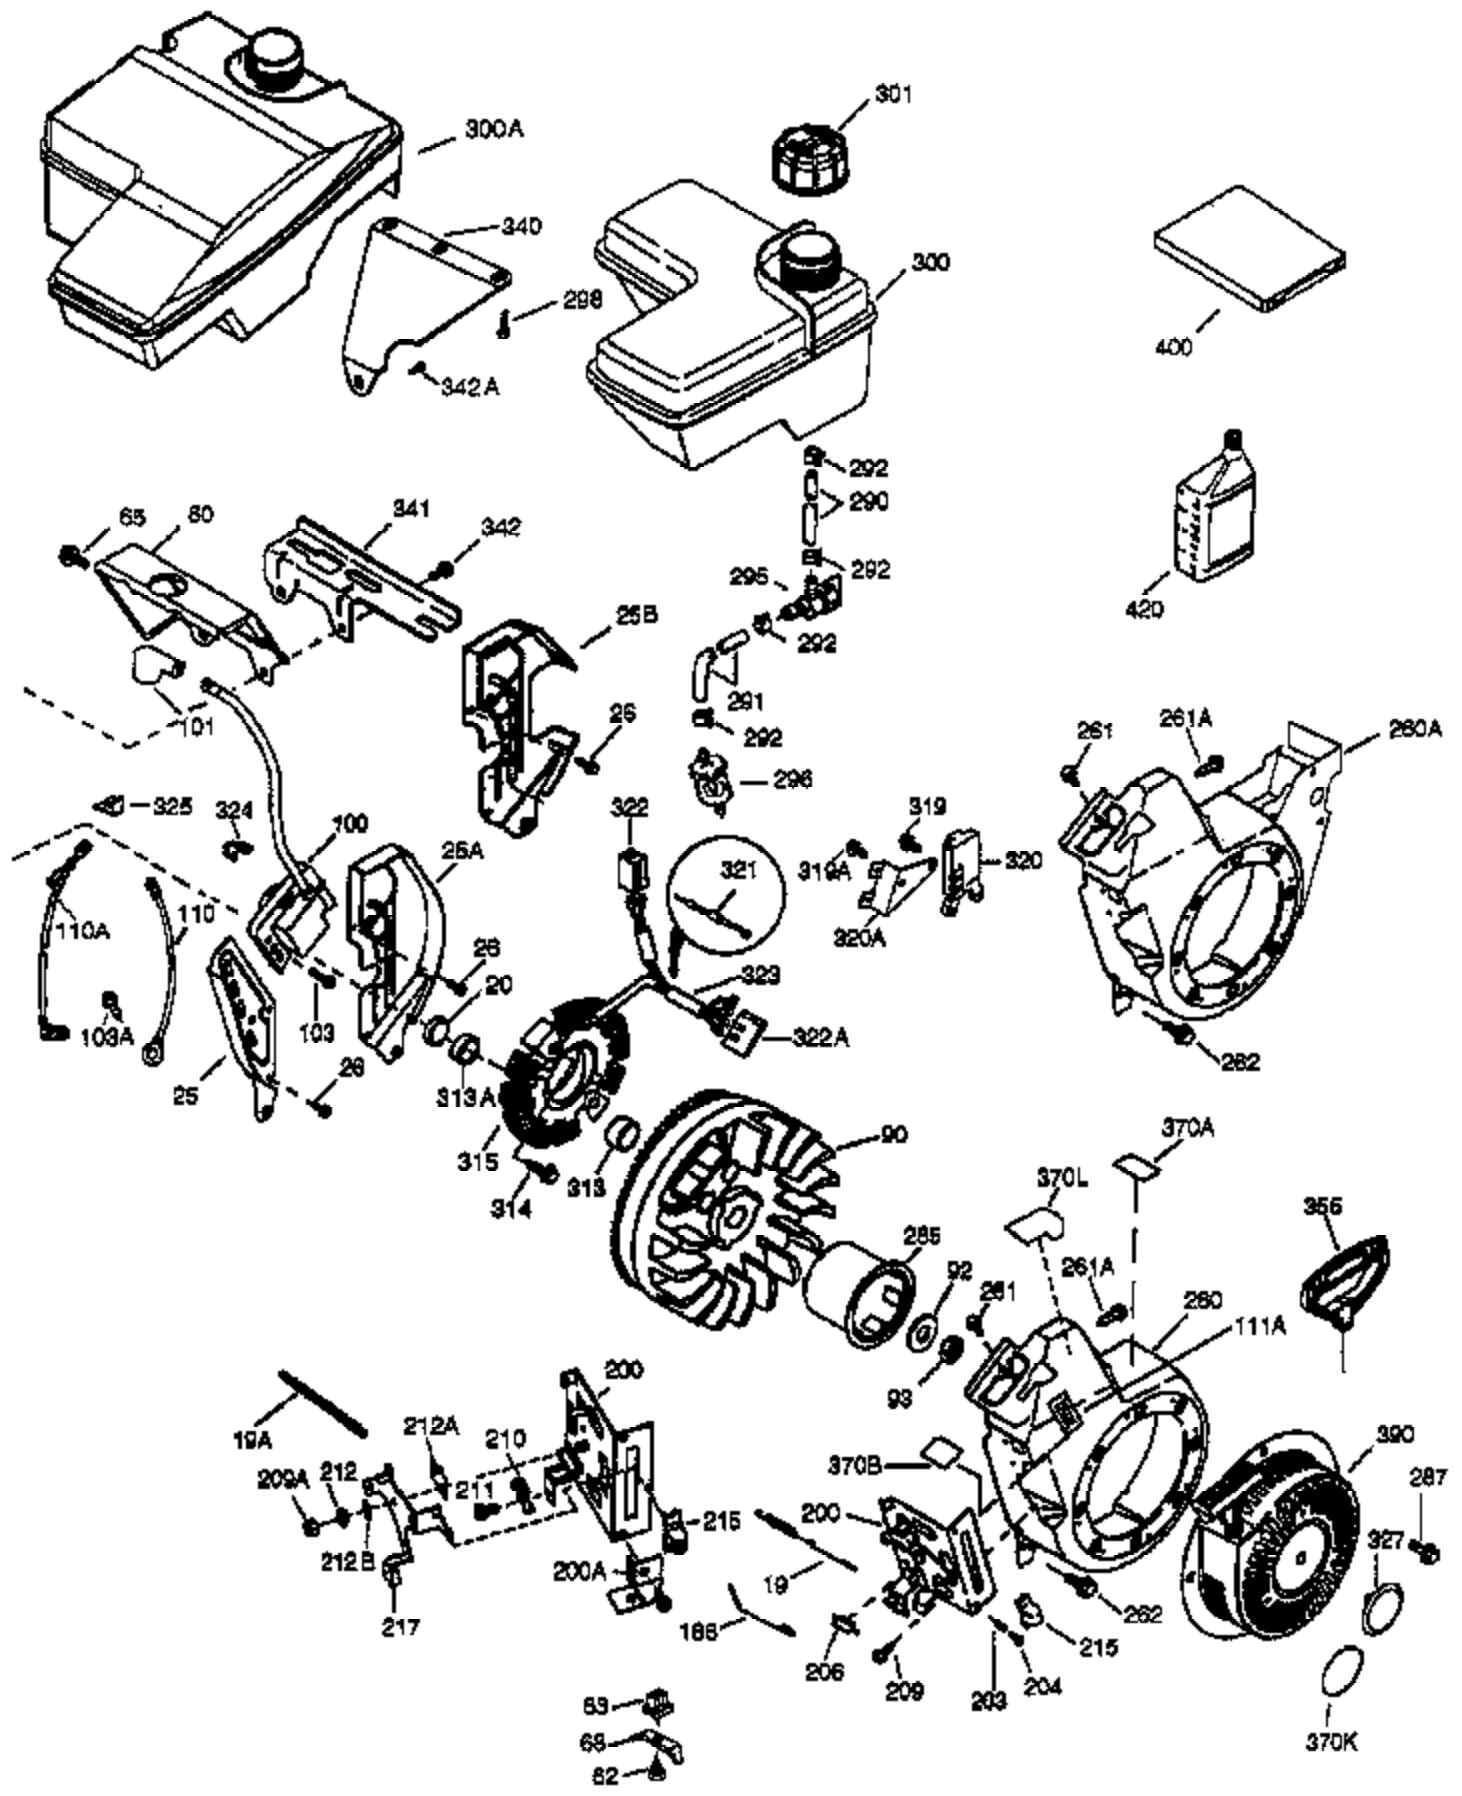

Ref #	Part Number	Qty	Description
19	36710	1	Extension Spring
20	32600	1	Oil Seal
25A	36622	1	Air Baffle (Right)
25	36621	1	Air Baffle (Left)
26	30200	2	Screw, 10-24 x 9/16"
60	36623A	1	Blower Housing Extension
62	650760	1	Screw, 8-32 x 3/8"
63	28545	1	Grommet
65	30200	1	Screw, 10-24 x 9/16"
68	33356	1	Ground Terminal
90	611205	1	Flywheel
92	650815	1	Belleville Washer
93	650816	1	Flywheel Nut
100	34443B	1	Solid State Ignition
101	610118	1	Spark Plug Cover
103A	650767	1	Screw, 8-32 x 27/64"
103	651007	2	Screw, Torx T-15, 10-24 x 15/16"
110	36963	1	Ground Wire
110A	36964	1	Ground Wire
111B	611224	1	Rocker On/Off Switch
186	36711	1	Governor Link
200A	36686	1	Boden Wire Bracket
200	36736	1	Control Bracket (Incl. 206 & 209A thr u 217)
206	610973	1	Terminal
209A	651016	1	Nut, 10-32
209	650821	1	Screw, 10-32 x 1/2"
210	27793	1	Conduit Clip
211	28942	1	Screw, 10-32 x 3/8"
212B	651017	1	Washer
212A	36685	1	Bearing Plate
212	30773A	1	Bushing
215	36638	1	Control Knob
217	36684	1	Control Lever
260	36864	1	Blower Housing
261A	650821	2	Screw, 10-32 x 1/2"
261	651008	1	Screw, 1/4-20 x 31/64"
262	651008	2	Screw, 1/4-20 x 31/64"
285	35985B	1	Starter Cup
287	651008	4	Screw, 1/4-20 x 31/64"
290	30705	1	Fuel Line
292	26460	2	Fuel Line Clamp
300	36863	1	Fuel Tank (Incl. 292 & 301)
301	36246	1	Fuel Cap
313	34080	1	Spacer
325	29443	1	Wire Clip
341	36644	1	Fuel Tank Bracket
342	651010	2	Screw, 1/4-20 x 7/8"
370J	35703	1	Throttle Decal
370K	36695	1	Starter Decal
370A	36261	1	Lubrication Decal
390	590704	1	Rewind Starter (NOTE: This engine could have been built with 590746 starter.)
400	36716A	1	* Gasket Set (Incl. items marked PK in notes) Incl. (1) each of 26756, 27272A, 29673, 35626, 36581, 36624, 36715
420	730225	1	SAE 30 4-Cycle Engine Oil (Quart)