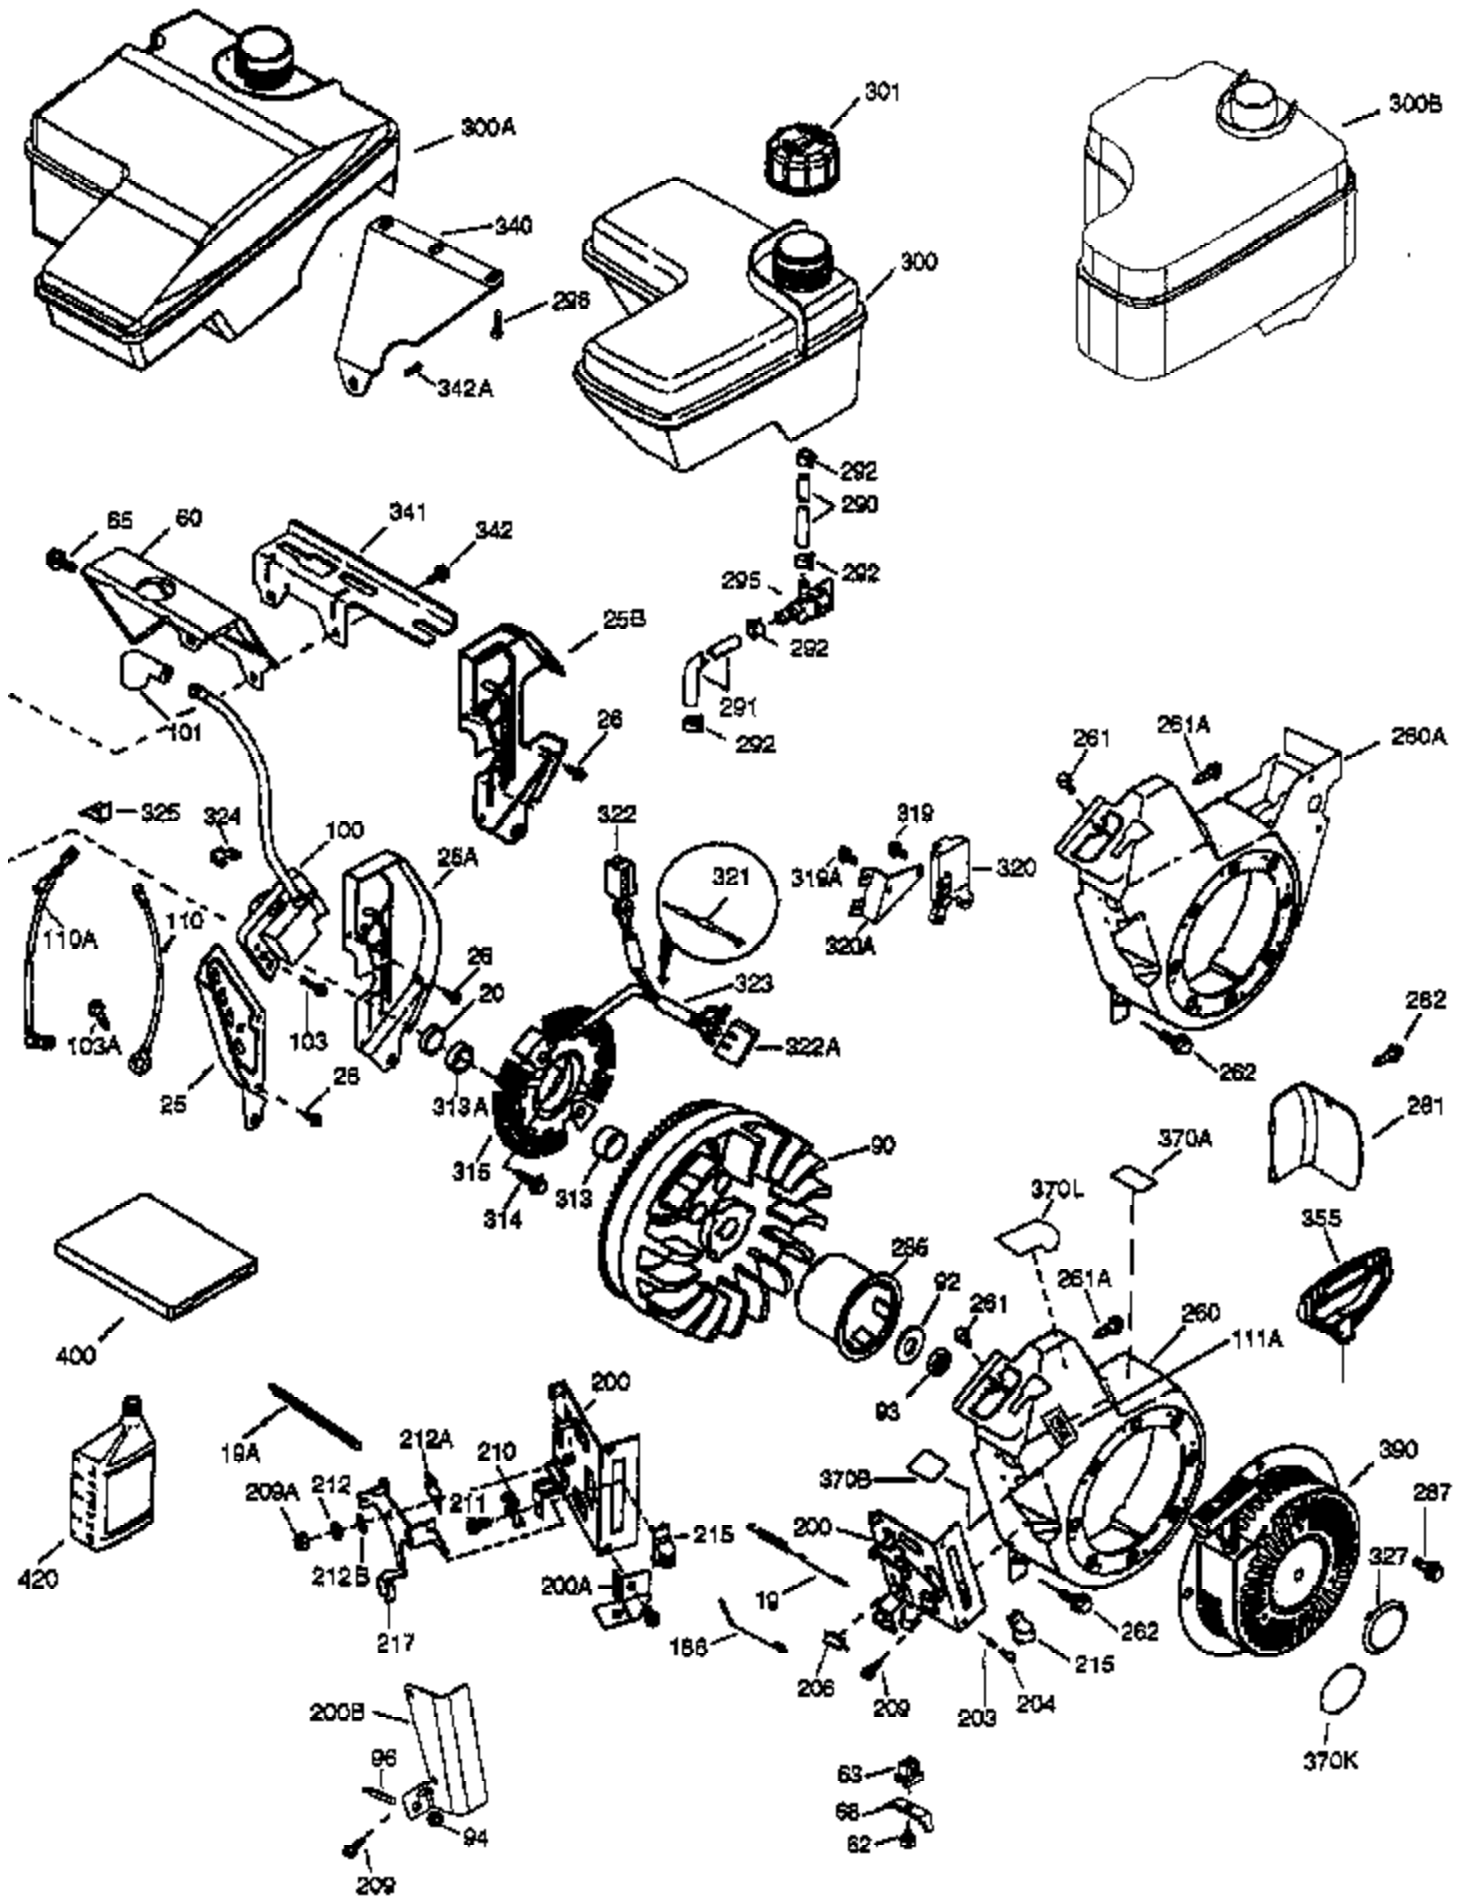

Ref #	Part Number	Qty	Description
19	37111	1	Extension Spring
20	32600	1	Oil Seal
25A	36622	1	Air Baffle (Right)
25	36621	1	Air Baffle (Left)
26	30200	2	Screw, 10-24 x 9/16"
60	36623A	1	Blower Housing Extension
62	650760	1	Screw, 8-32 x 3/8"
63	28545	1	Grommet
65	30200	1	Screw, 10-24 x 9/16"
68	33356	1	Ground Terminal
90	611205	1	Flywheel
92	650815	1	Belleville Washer
93	650816	1	Flywheel Nut
100	34443B	1	Solid State Ignition
101	610118	1	Spark Plug Cover
103A	650767	1	Screw, 8-32 x 27/64"
103	651007	2	Screw, Torx T-15, 10-24 x 15/16"
110	36963	1	Ground Wire
110A	36964	1	Ground Wire
111B	611224	1	Rocker On/Off Switch
186	36711	1	Governor Link
200A	36686	1	Boden Wire Bracket
200	36736	1	Control Bracket (Incl. 206 & 209A thr u 217)
206	610973	1	Terminal
209A	651016	1	Nut, 10-32
209	650821	1	Screw, 10-32 x 1/2"
210	27793	1	Conduit Clip
211	28942	1	Screw, 10-32 x 3/8"
212	30773A	1	Bushing
212B	651017	1	Washer
212A	36685	1	Bearing Plate
215	36638	1	Control Knob
217	36684	1	Control Lever
260	36864	1	Blower Housing
261	651008	1	Screw, 1/4-20 x 31/64"
261A	650821	2	Screw, 10-32 x 1/2"
262	651008	2	Screw, 1/4-20 x 31/64"
285	35985B	1	Starter Cup
287	651008	4	Screw, 1/4-20 x 31/64"
290	30705	1	Fuel Line
292	26460	2	Fuel Line Clamp
300	36863	1	Fuel Tank (Incl. 292 & 301)
301	36246	1	Fuel Cap
313	34080	1	Spacer
325	29443	1	Wire Clip
341	36644	1	Fuel Tank Bracket
342	651010	2	Screw, 1/4-20 x 7/8"
370K	36695	1	Starter Decal
370A	36261	1	Lubrication Decal
370J	35703	1	Throttle Decal
390	590746	1	Rewind Starter
400	36716A	1	* Gasket Set (Incl. items marked PK i n notes) Incl. (1) each of 26756, 27272A, 29673, 35626, 36581, 36624, 36715
420	730225	1	SAE 30 4-Cycle Engine Oil (Quart)