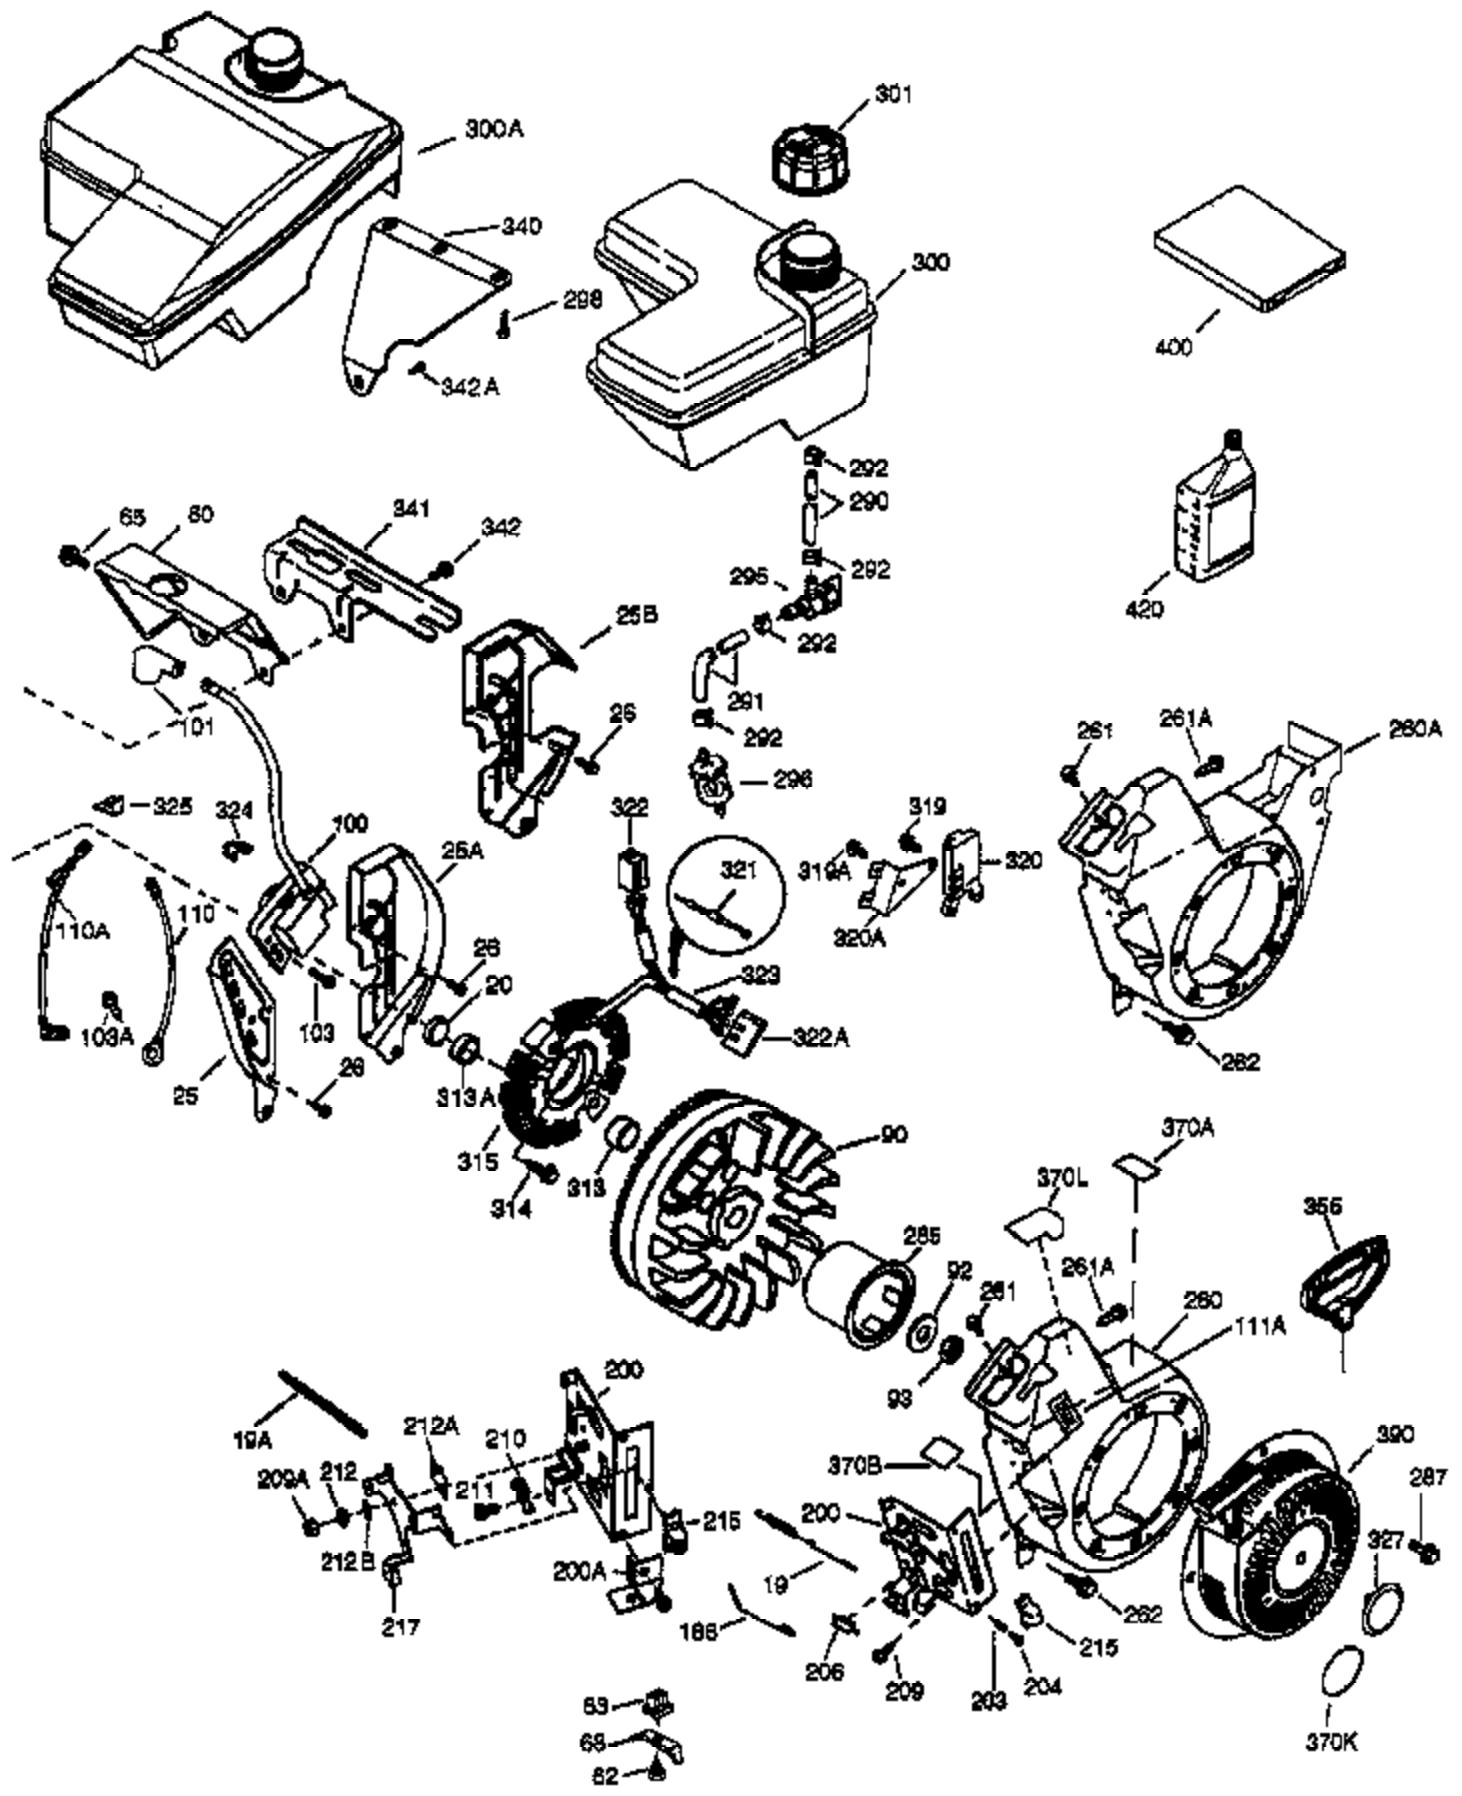

Ref #	Part Number	Qty	Description
19	36750	1	Extension Spring
20	32600	1	Oil Seal
25	36621	1	Air Baffle (Left)
25A	36622	1	Air Baffle (Right)
26	30200	2	Screw, 10-24 x 9/16"
60	36623A	1	Blower Housing Extension
65	30200	1	Screw, 10-24 x 9/16"
90	611205	1	Flywheel
92	650815	1	Belleville Washer
93	650816	1	Flywheel Nut
100	34443B	1	Solid State Ignition
101	610118	1	Spark Plug Cover
103A	650767	1	Screw, 8-32 x 27/64"
103	651007	2	Screw, Torx T-15, 10-24 x 15/16"
110A	36964	1	Ground Wire
110	35589	1	Ground Wire
111B	611226	1	Rocker On/Off Switch
200	36958	1	Control Bracket
209	650821	1	Screw, 10-32 x 1/2"
260	36992	1	Blower Housing
261A	650821	2	Screw, 10-32 x 1/2"
261	651008	1	Screw, 1/4-20 x 31/64"
262	651008	2	Screw, 1/4-20 x 31/64"
285	35985B	1	Starter Cup
287	0	4	Rivet (Can be purchased locally)
290	30705	1	Fuel Line
291	29774	1	Fuel Line
292	26460	4	Fuel Line Clamp
295	35857	1	Fuel Shut-Off Valve
298	650665	2	Screw, 1/4-15 x 3/4"
300	37002	1	Fuel Tank (Incl. 292 & 301)
301	36754	1	Fuel Cap (Black)
313	34080	1	Spacer
325	29443	1	Wire Clip
340	36876	1	Fuel Tank Bracket (Upper)
341	36644	1	Fuel Tank Bracket (Lower)
342A	650738	1	Screw, 1/4-20 x 5/8"
342	651010	2	Screw, 1/4-20 x 7/8"
370A	36261	1	Lubrication Decal
370K	36695	1	Starter Decal
370L	36771	1	Oil Sensor Decal
390	590736	1	Rewind Starter (NOTE: This engine could have been built with 590748 starter.)
400	36716A	1	* Gasket Set (Incl. items marked PK in notes) Incl. (1) each of 26756, 27272A, 29673, 35626, 36581, 36624, 36715
420	730225	1	SAE 30 4-Cycle Engine Oil (Quart)