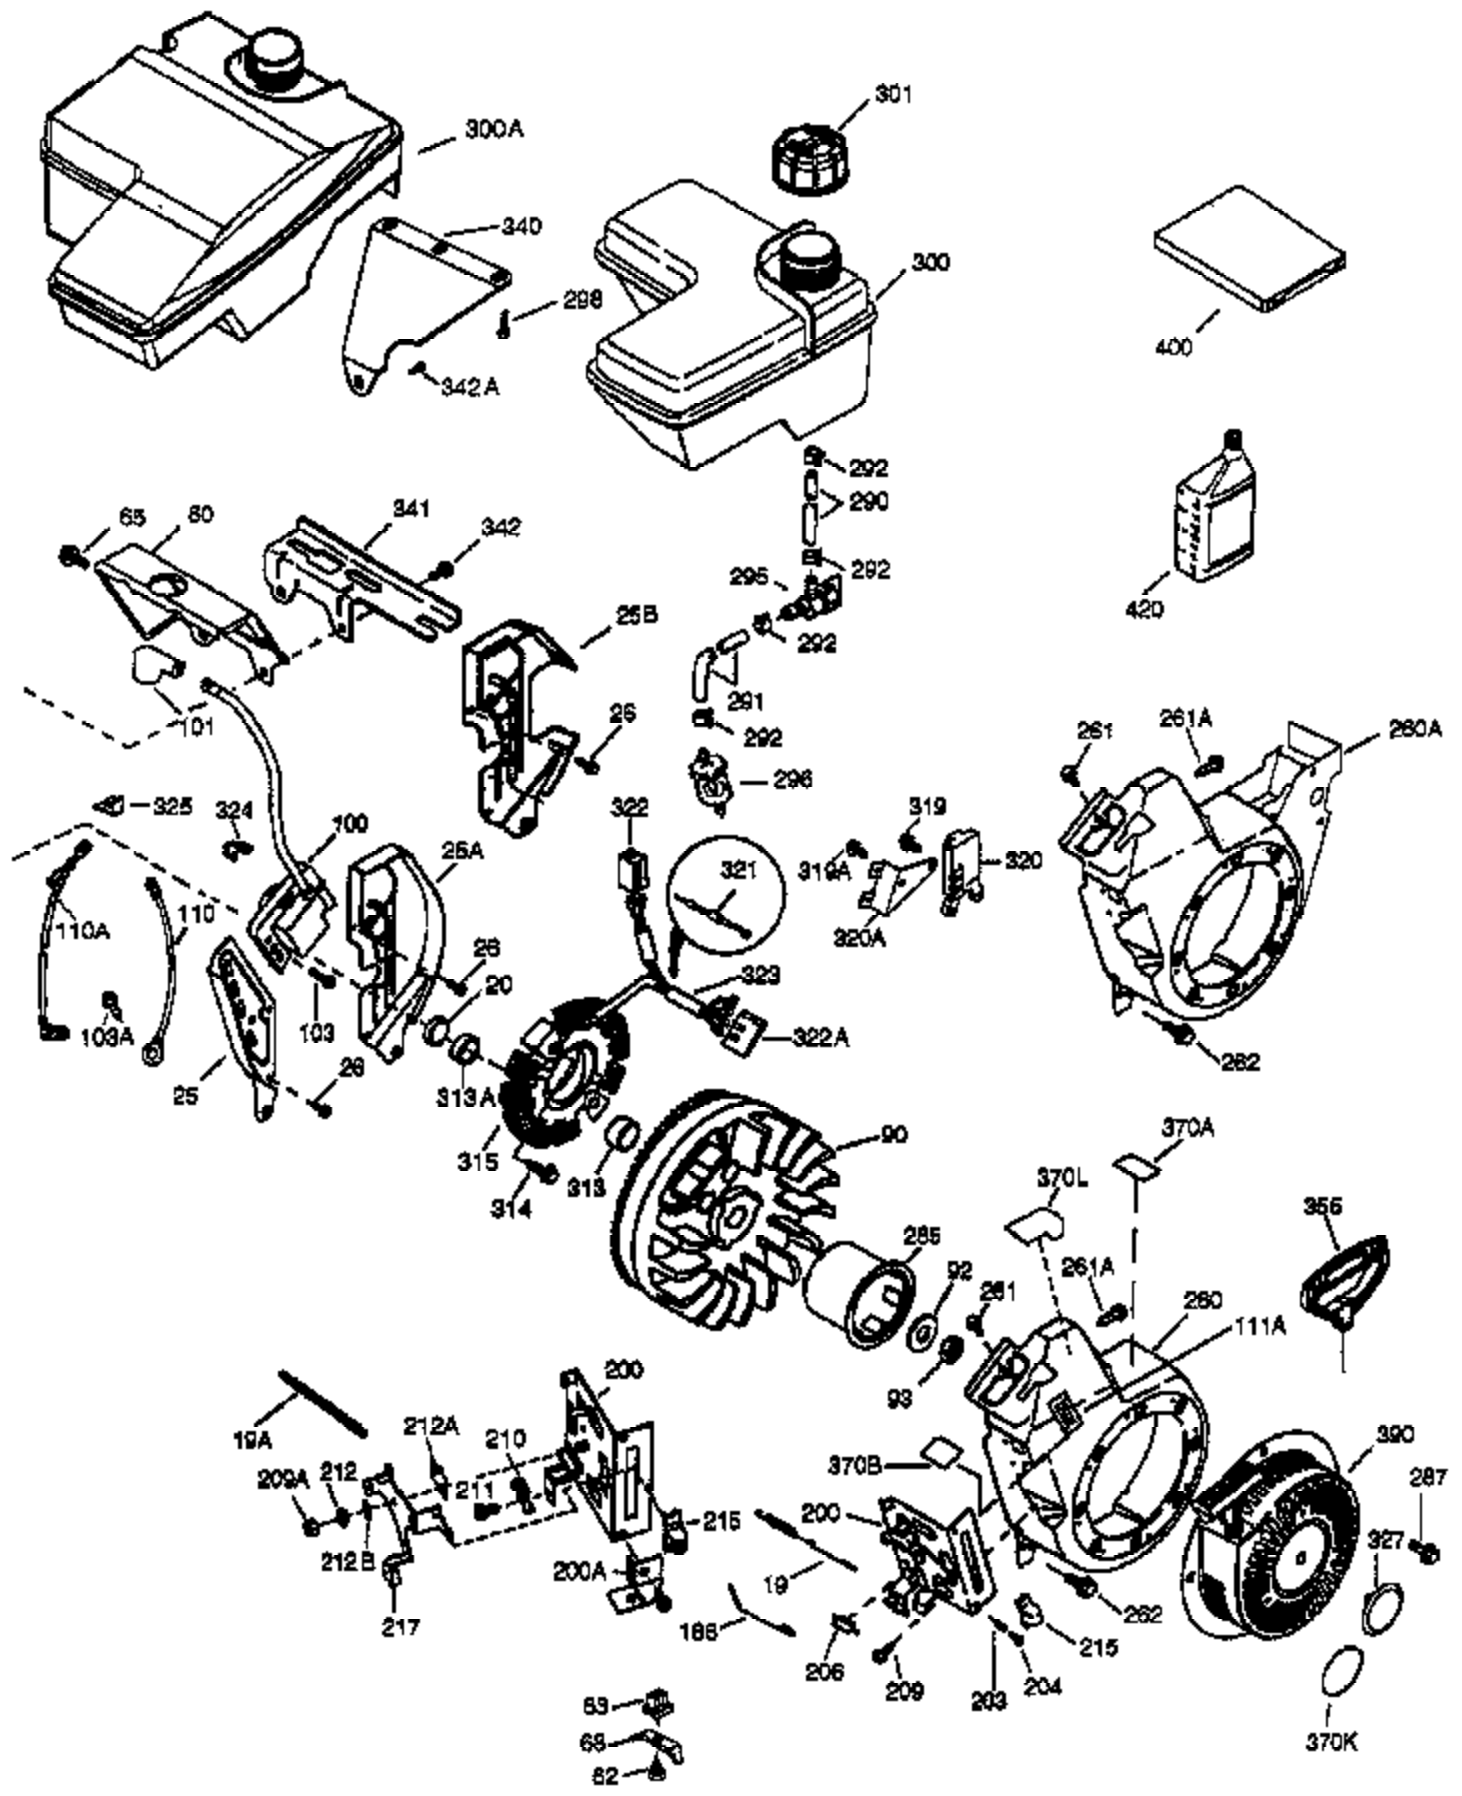

Ref #	Part Number	Qty	Description
19	36710	1	Extension Spring
20	32600	1	Oil Seal
25A	36622	1	Air Baffle (Right)
25	36621	1	Air Baffle (Left)
26	30200	2	Screw, 10-24 x 9/16"
60	36623A	1	Blower Housing Extension
65	30200	1	Screw, 10-24 x 9/16"
90	611205	1	Flywheel
92	650815	1	Belleville Washer
93	650816	1	Flywheel Nut
100	34443B	1	Solid State Ignition
101	610118	1	Spark Plug Cover
103	651007	2	Screw, Torx T-15, 10-24 x 15/16"
110	36054	1	Ground Wire
186	36711	1	Governor Link
200	36736	1	Control Bracket (Incl. 206 & 215)
206	610973	1	Terminal
209	650821	1	Screw, 10-32 x 1/2"
215	36638	1	Control Knob
260	36864	1	Blower Housing
261A	650821	2	Screw, 10-32 x 1/2"
261	651008	1	Screw, 1/4-20 x 31/64"
262	651008	2	Screw, 1/4-20 x 31/64"
285	35985B	1	Starter Cup
287	0	4	Rivet (Can be purchased locally)
290	30705	1	Fuel Line
292	26460	2	Fuel Line Clamp
300	36863	1	Fuel Tank (Incl. 292 & 301)
301	36246	1	Fuel Cap
313	34080	1	Spacer
325	29443	1	Wire Clip
341	36644	1	Fuel Tank Bracket
342	651010	2	Screw, 1/4-20 x 7/8"
370K	36695	1	Starter Decal
370B	35703	1	Speed Control Decal
370A	36261	1	Lubrication Decal
390	590736	1	Rewind Starter (NOTE: This engine could have been built with 590748 starter.)
400	36716A	1	* Gasket Set (Incl. items marked PK in notes) Incl. (1) each of 26756, 27272A, 29673, 35626, 36581, 36624, 36715
420	730225	1	SAE 30 4-Cycle Engine Oil (Quart)