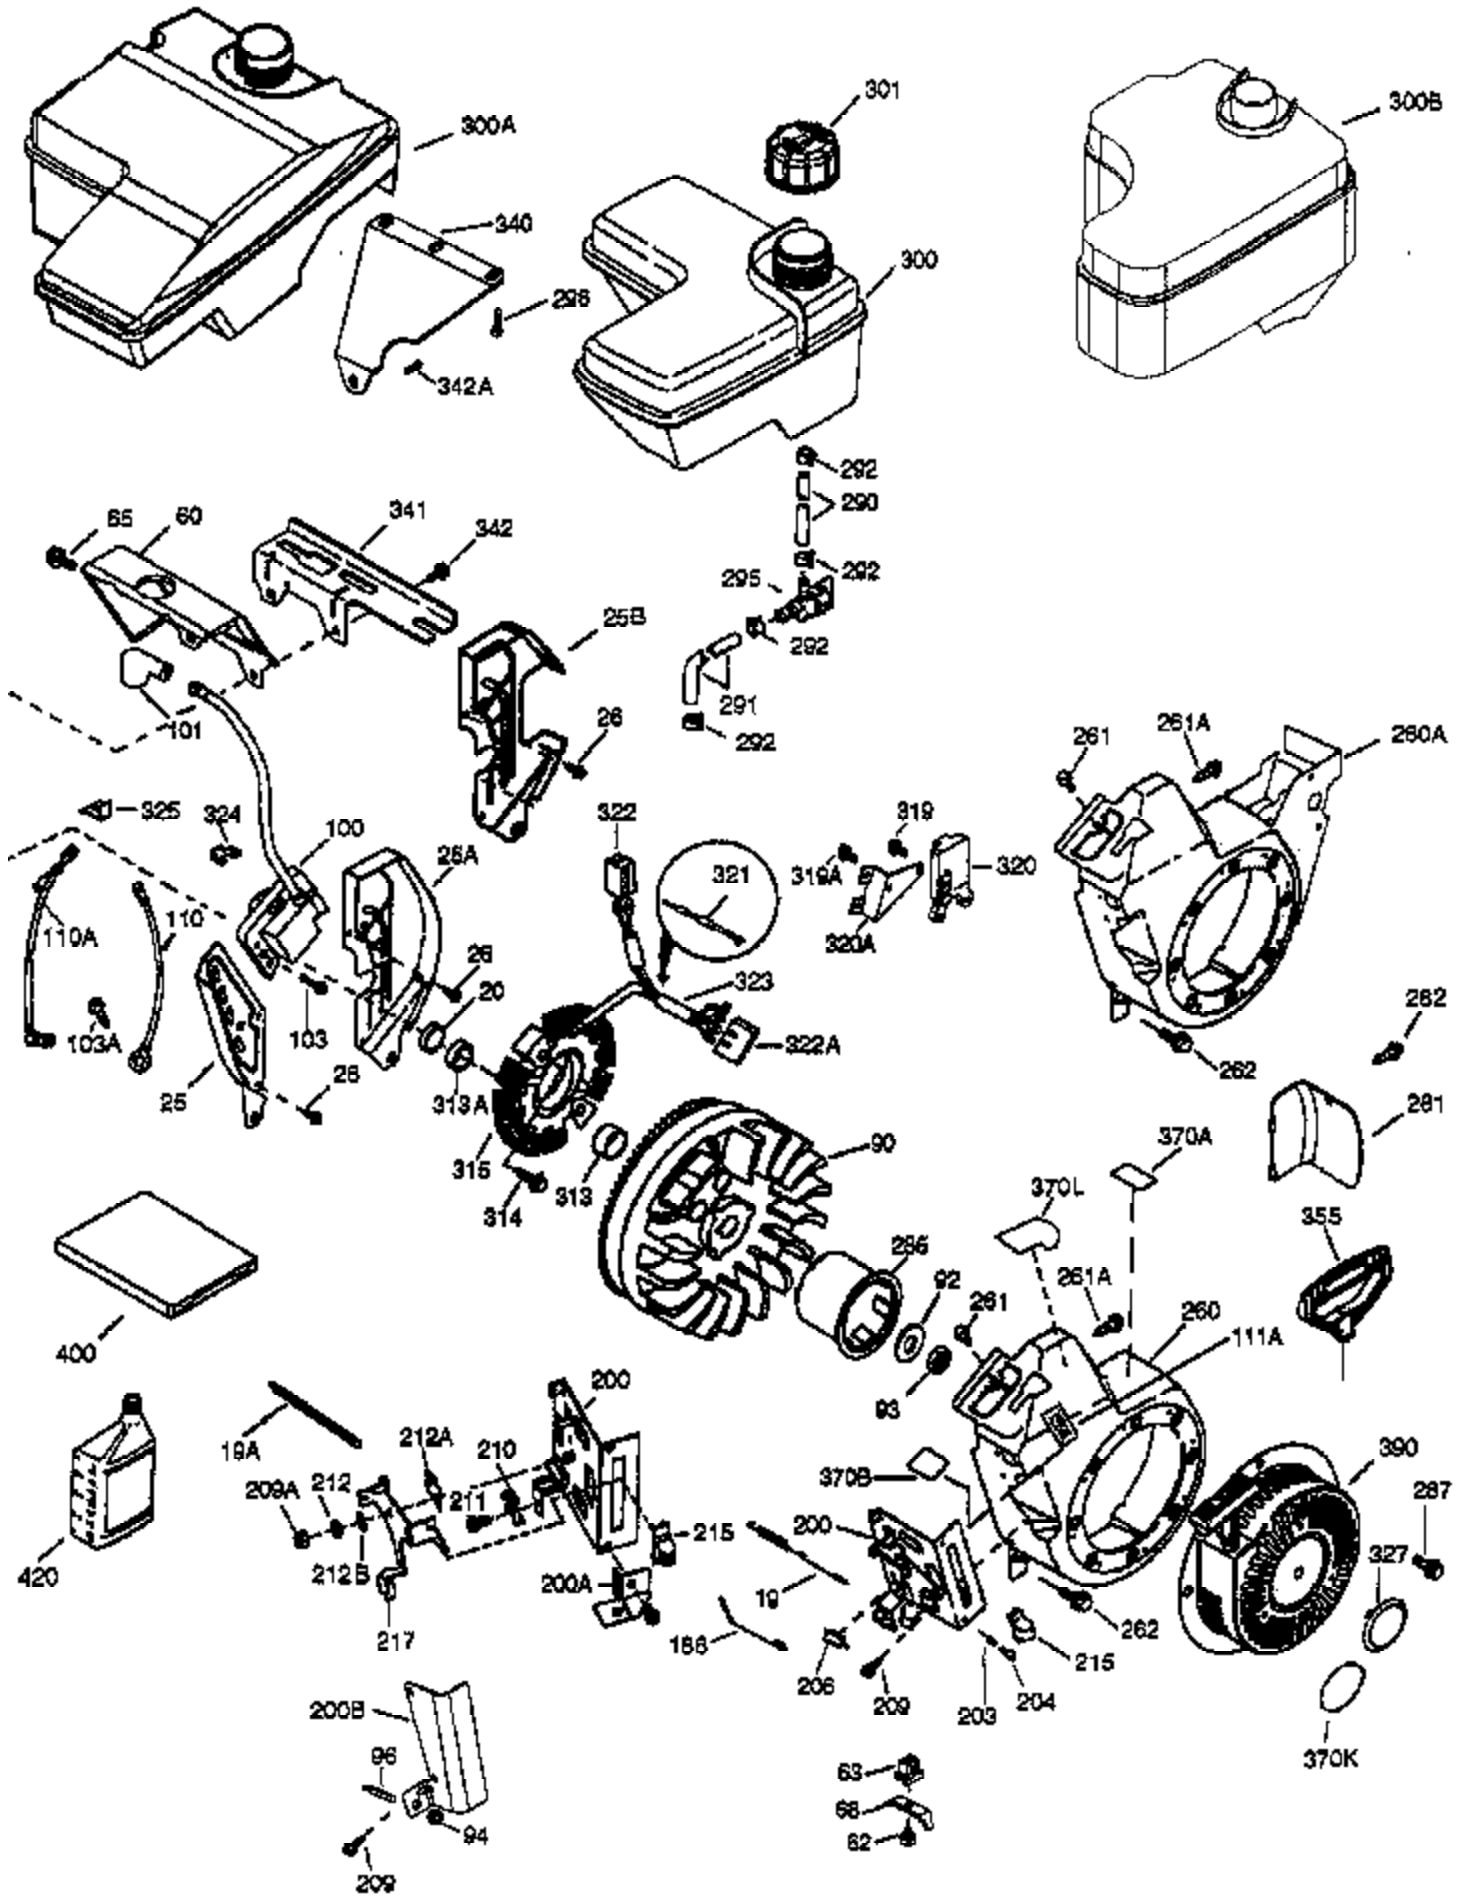

Ref #	Part Number	Qty	Description
19	37111	1	Extension Spring
20	32600	1	Oil Seal
25A	36622	1	Air Baffle (Right)
25	36621	1	Air Baffle (Left)
26	30200	2	Screw, 10-24 x 9/16"
60	36623A	1	Blower Housing Extension
65	30200	1	Screw, 10-24 x 9/16"
90	611205	1	Flywheel
92	650815	1	Belleville Washer
93	650816	1	Flywheel Nut
100	34443B	1	Solid State Ignition
101	610118	1	Spark Plug Cover
103	651007	2	Screw, Torx T-15, 10-24 x 15/16"
110	36054	1	Ground Wire
186	36711	1	Governor Link
200	36736	1	Control Bracket (Incl. 206 & 215)
206	610973	1	Terminal
209	650821	1	Screw, 10-32 x 1/2"
215	36638	1	Control Knob
260	36864	1	Blower Housing
261A	650821	2	Screw, 10-32 x 1/2"
261	651008	1	Screw, 1/4-20 x 31/64"
262	651008	2	Screw, 1/4-20 x 31/64"
285	35985B	1	Starter Cup
287	0	4	Rivet (Can be purchased locally)
290	30705	1	Fuel Line
292	26460	2	Fuel Line Clamp
300	36863	1	Fuel Tank (Incl. 292 & 301)
301	36246	1	Fuel Cap
313	34080	1	Spacer
325	29443	1	Wire Clip
341	36644	1	Fuel Tank Bracket (Lower)
342	651010	2	Screw, 1/4-20 x 7/8"
370K	36695	1	Starter Decal
370B	35703	1	Speed Control Decal
370A	36261	1	Lubrication Decal
390	590736	1	Rewind Starter (NOTE: This engine could have been built with 590748 starter.)
400	36716A	1	* Gasket Set (Incl. items marked PK in notes) Incl. (1) each of 26756, 27272A, 29673, 35626, 36581, 36624, 36715
420	730225	1	SAE 30 4-Cycle Engine Oil (Quart)