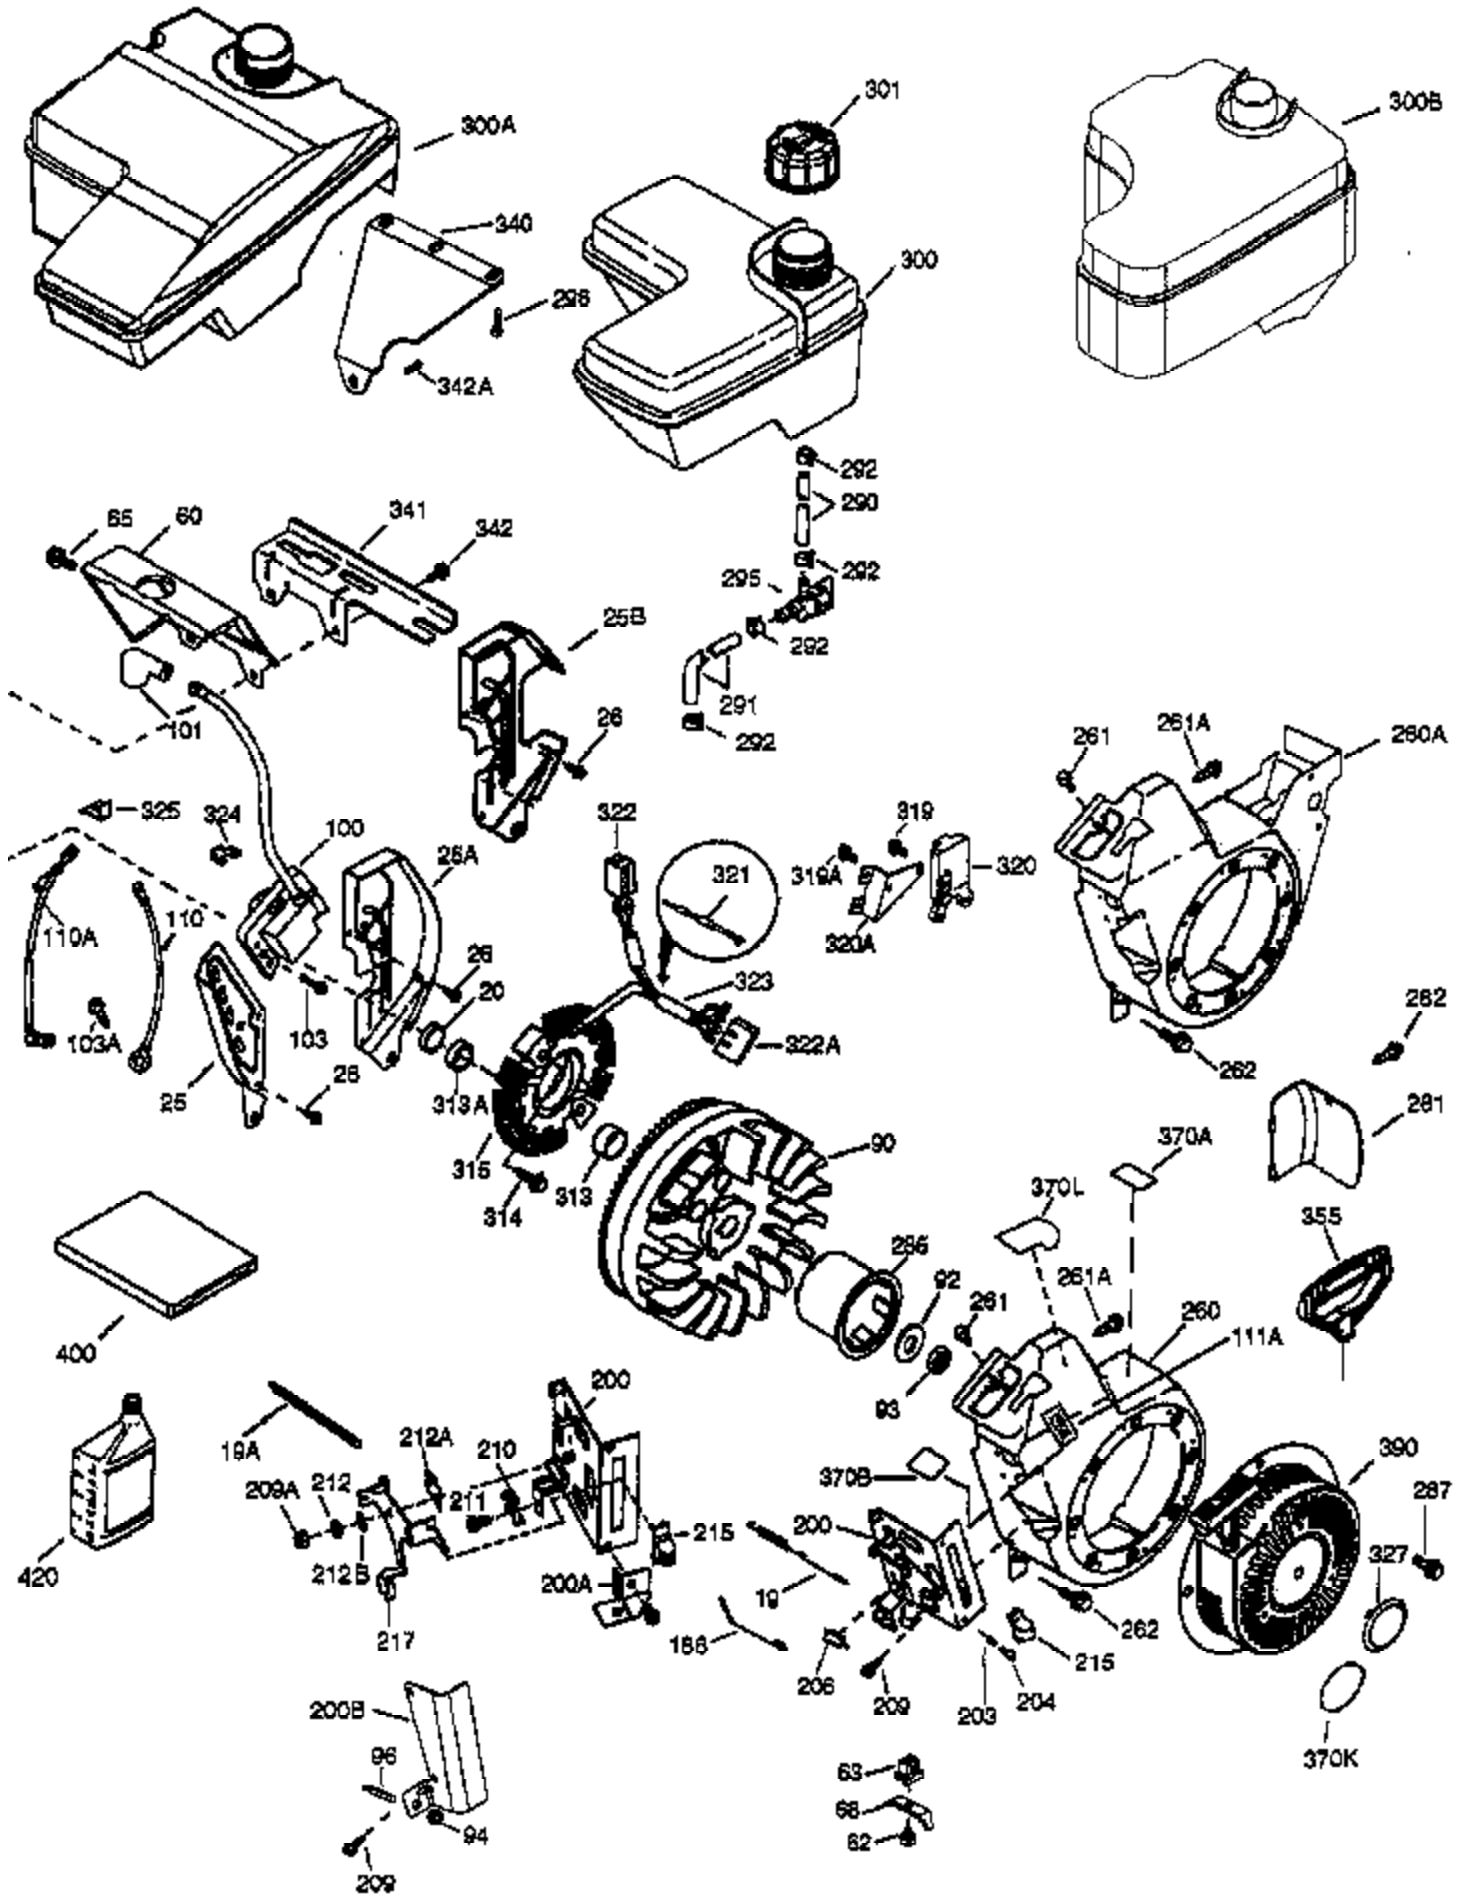

Ref #	Part Number	Qty	Description
19	37111	1	Extension Spring
20	32600	1	Oil Seal
25A	36622	1	Air Baffle (Right)
25	36621	1	Air Baffle (Left)
26	30200	2	Screw, 10-24 x 9/16"
60	36623A	1	Blower Housing Extension
65	30200	1	Screw, 10-24 x 9/16"
90	611205	1	Flywheel
92	650815	1	Belleville Washer
93	650816	1	Flywheel Nut
100	34443B	1	Solid State Ignition
101	610118	1	Spark Plug Cover
103	651007	2	Screw, Torx T-15, 10-24 x 15/16"
110	36054	1	Ground Wire
186	36711	1	Governor Link
200	36736	1	Control Bracket (Incl. 206 & 215)
206	610973	1	Terminal
209	650821	1	Screw, 10-32 x 1/2"
215	36638	1	Control Knob
260	36864	1	Blower Housing
261A	650821	2	Screw, 10-32 x 1/2"
261	651008	1	Screw, 1/4-20 x 31/64"
262	651008	2	Screw, 1/4-20 x 31/64"
285	35985B	1	Starter Cup
287	0	4	Rivet (Can be purchased locally)
290	30705	1	Fuel Line
292	26460	2	Fuel Line Clamp
300	36863	1	Fuel Tank (Incl. 292 & 301)
301	36246	1	Fuel Cap
313	34080	1	Spacer
325	29443	1	Wire Clip
341	36644	1	Fuel Tank Bracket
342	651010	2	Screw, 1/4-20 x 7/8"
370K	36695	1	Starter Decal
370B	35703	1	Speed Control Decal
370A	36261	1	Lubrication Decal
390	590736	1	Rewind Starter (NOTE: This engine could have been built with 590748 starter.)
400	36716A	1	* Gasket Set (Incl. items marked PK in notes) Incl. (1) each of 26756, 27272A, 29673, 35626, 36581, 36624, 36715
420	730225	1	SAE 30 4-Cycle Engine Oil (Quart)