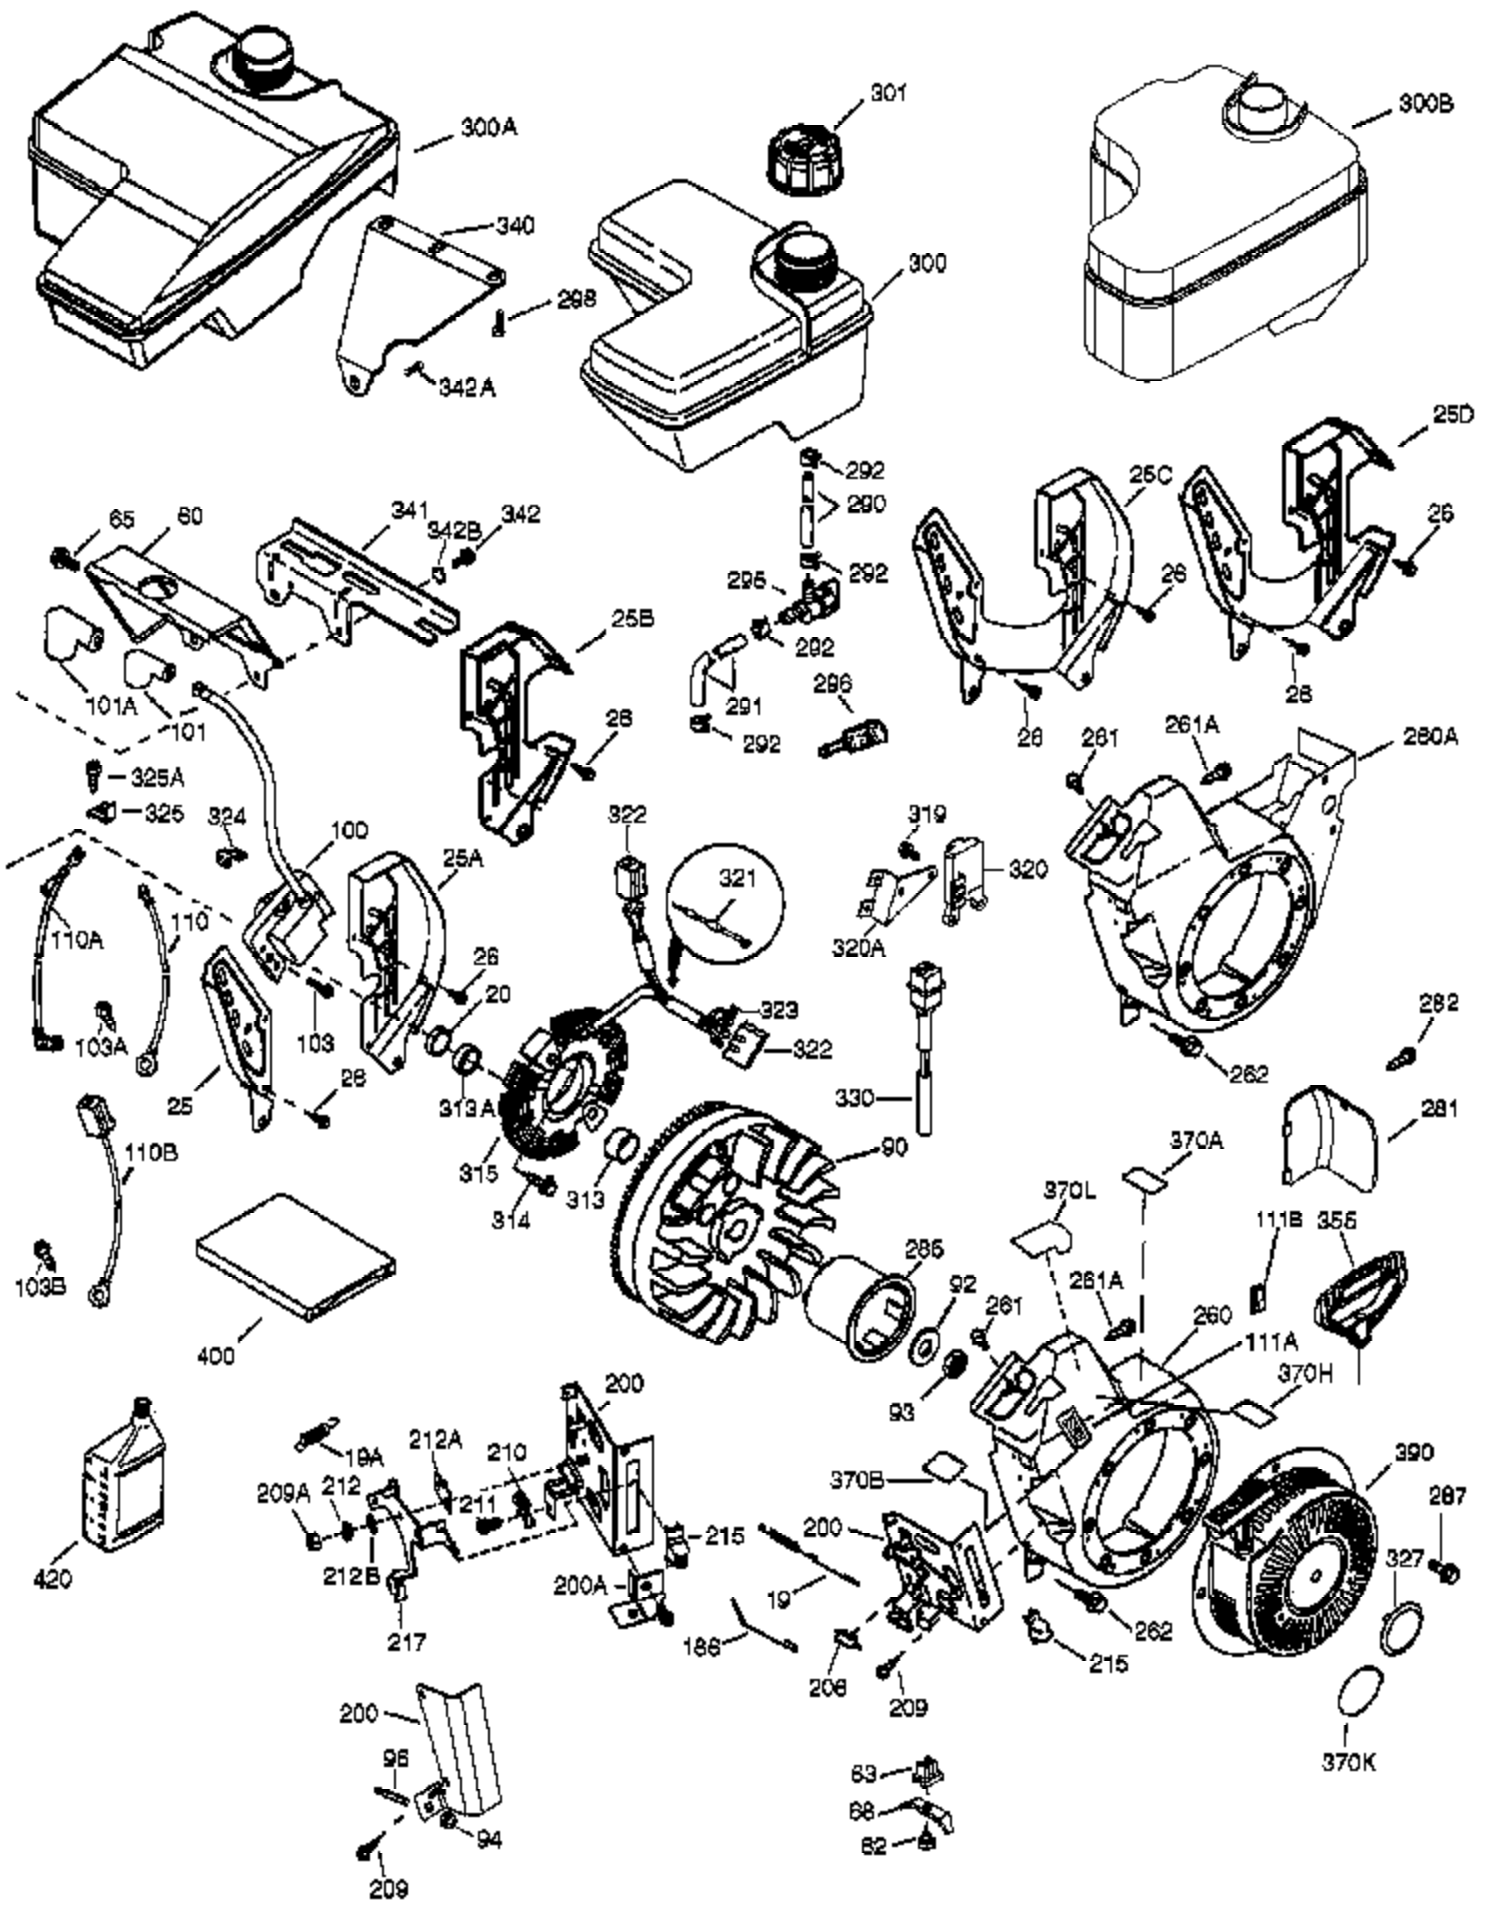

Ref #	Part Number	Qty	Description
19	37111	1	Extension Spring
20	32600	1	Oil Seal
25A	36622	1	Air Baffle (Right)
25	36621	1	Air Baffle (Left)
26	30200	2	Screw, 10-24 x 9/16"
60	36623A	1	Blower Housing Extension
65	30200	1	Screw, 10-24 x 9/16"
90	611205	1	Flywheel
92	650815	1	Belleville Washer
93	650816	1	Flywheel Nut
100	34443B	1	Solid State Ignition
101	610118	1	Spark Plug Cover
103	651007	2	Screw, T-15, 10-24 x 15/16"
110	36054	1	Ground Wire
186	36711	1	Governor Link
200	36736	1	Control Bracket (Incl. 206 & 209A thr u 217)
206	610973	1	Terminal
209	650821	1	Screw, 10-32 x 1/2"
215	36638	1	Control Knob
260	36864	1	Blower Housing
261A	650821	2	Screw, 10-32 x 1/2"
261	651008	1	Screw, 1/4-20 x 31/64"
262	651008	2	Screw, 1/4-20 x 31/64"
285	35985B	1	Starter Cup
287	0	4	Rivet (Can be purchased locally)
290	30705	1	Fuel Line
292	26460	2	Fuel Line Clamp
300	36863	1	Fuel Tank (Incl. 292 & 301)
301	36246	1	Fuel Cap
313	34080	1	Spacer
325A	30200	1	Screw, 10-24 x 9/16"
325	37471	1	Fuel Line Bracket
341	36644	1	Fuel Tank Bracket
342	651010	2	Screw, 1/4-20 x 7/8"
370B	35703	1	Speed Control Decal
370A	36261	1	Lubrication Decal
370K	36695	1	Starter Decal
390	590748	1	Rewind Starter (NOTE: This engine could have been built with 590736 starter.)
400	36716A	1	* Gasket Set (Incl. items marked PK in notes)
420	730225	1	SAE 30 4-Cycle Engine Oil (Quart)