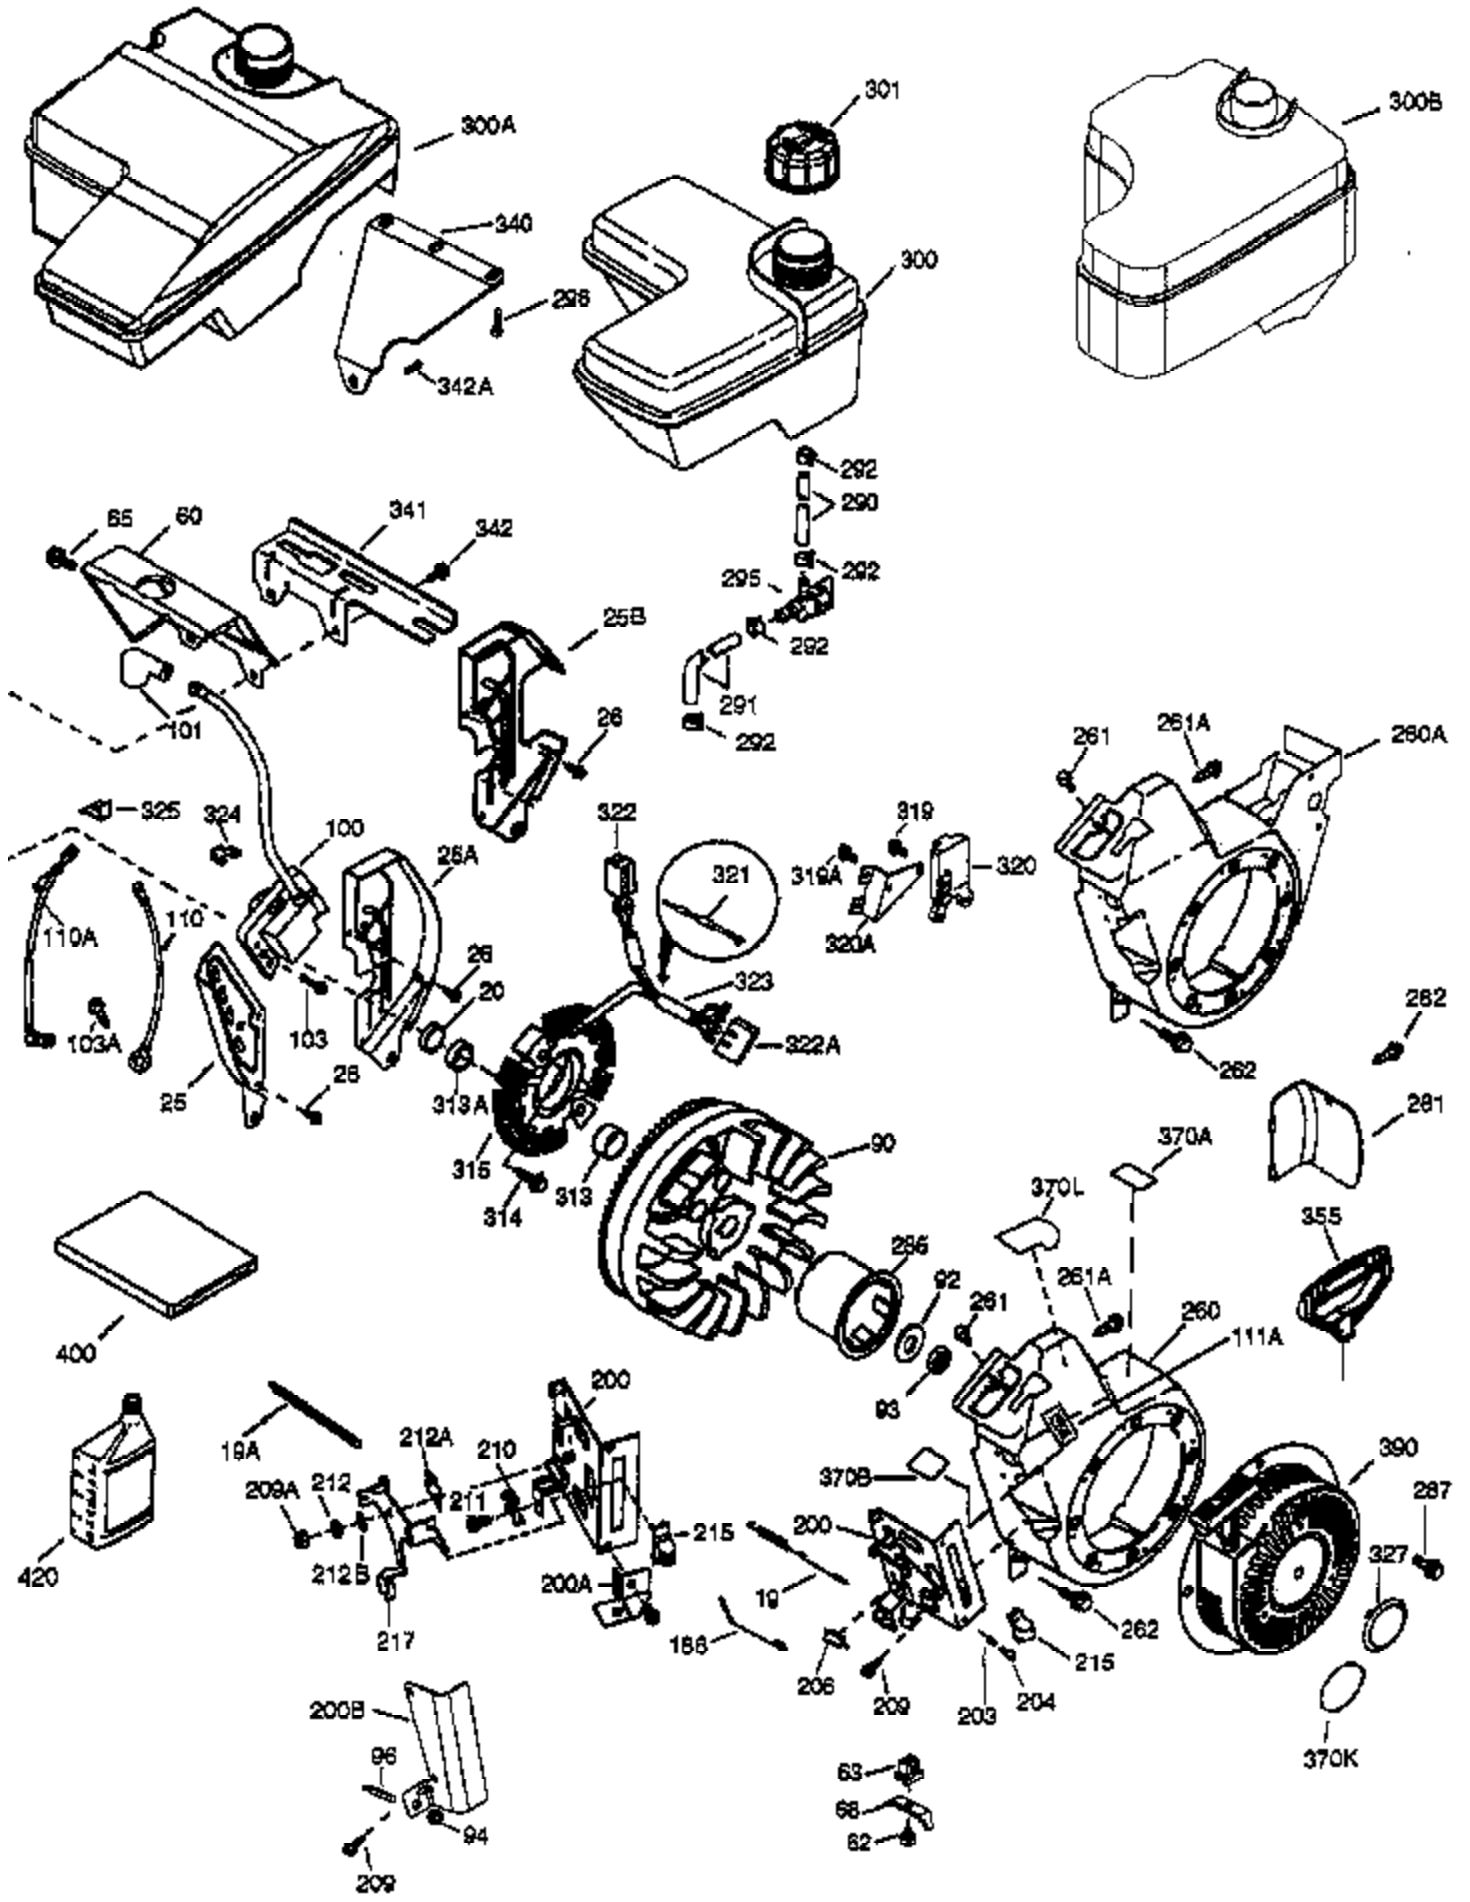

Ref #	Part Number	Qty	Description
19	37111	1	Extension Spring
20	32600	1	Oil Seal
25A	36622	1	Air Baffle (Right)
25	36621	1	Air Baffle (Left)
26	30200	2	Screw, 10-24 x 9/16"
60	36623A	1	Blower Housing Extension
65	30200	1	Screw, 10-24 x 9/16"
90	611205	1	Flywheel
92	650815	1	Belleville Washer
93	650816	1	Flywheel Nut
100	34443B	1	Solid State Ignition
101	610118	1	Spark Plug Cover
103	651007	2	Screw, Torx T-15, 10-24 x 15/16"
110	36054	1	Ground Wire
186	36711	1	Governor Link
200	36736	1	Control Bracket (Incl. 206 & 215)
206	610973	1	Terminal
209	650821	1	Screw, 10-32 x 1/2"
215	36638	1	Control Knob
260	36864	1	Blower Housing
261A	650821	2	Screw, 10-32 x 1/2"
261	651008	1	Screw, 1/4-20 x 31/64"
262	651008	2	Screw, 1/4-20 x 31/64"
285	35985B	1	Starter Cup
287	0	4	Rivet (Can be purchased locally)
290	30705	1	Fuel Line
292	26460	2	Fuel Line Clamp
300	36863	1	Fuel Tank (Incl. 292 & 301)
301	36246	1	Fuel Cap
313	34080	1	Spacer
325	29443	1	Wire Clip
341	36644	1	Fuel Tank Bracket (Lower)
342	651010	2	Screw, 1/4-20 x 7/8"
370G	36534	1	Instruction Decal
370B	35703	1	Speed Control Decal
370K	36695	1	Starter Decal
370A	36261	1	Lubrication Decal
390	590736	1	Rewind Starter (NOTE: This engine could have been built with 590748 starter.)
400	36716A	1	* Gasket Set (Incl. items marked PK in notes) Incl. (1) each of 26756, 27272A, 29673, 35626, 36581, 36624, 36715
420	730225	1	SAE 30 4-Cycle Engine Oil (Quart)