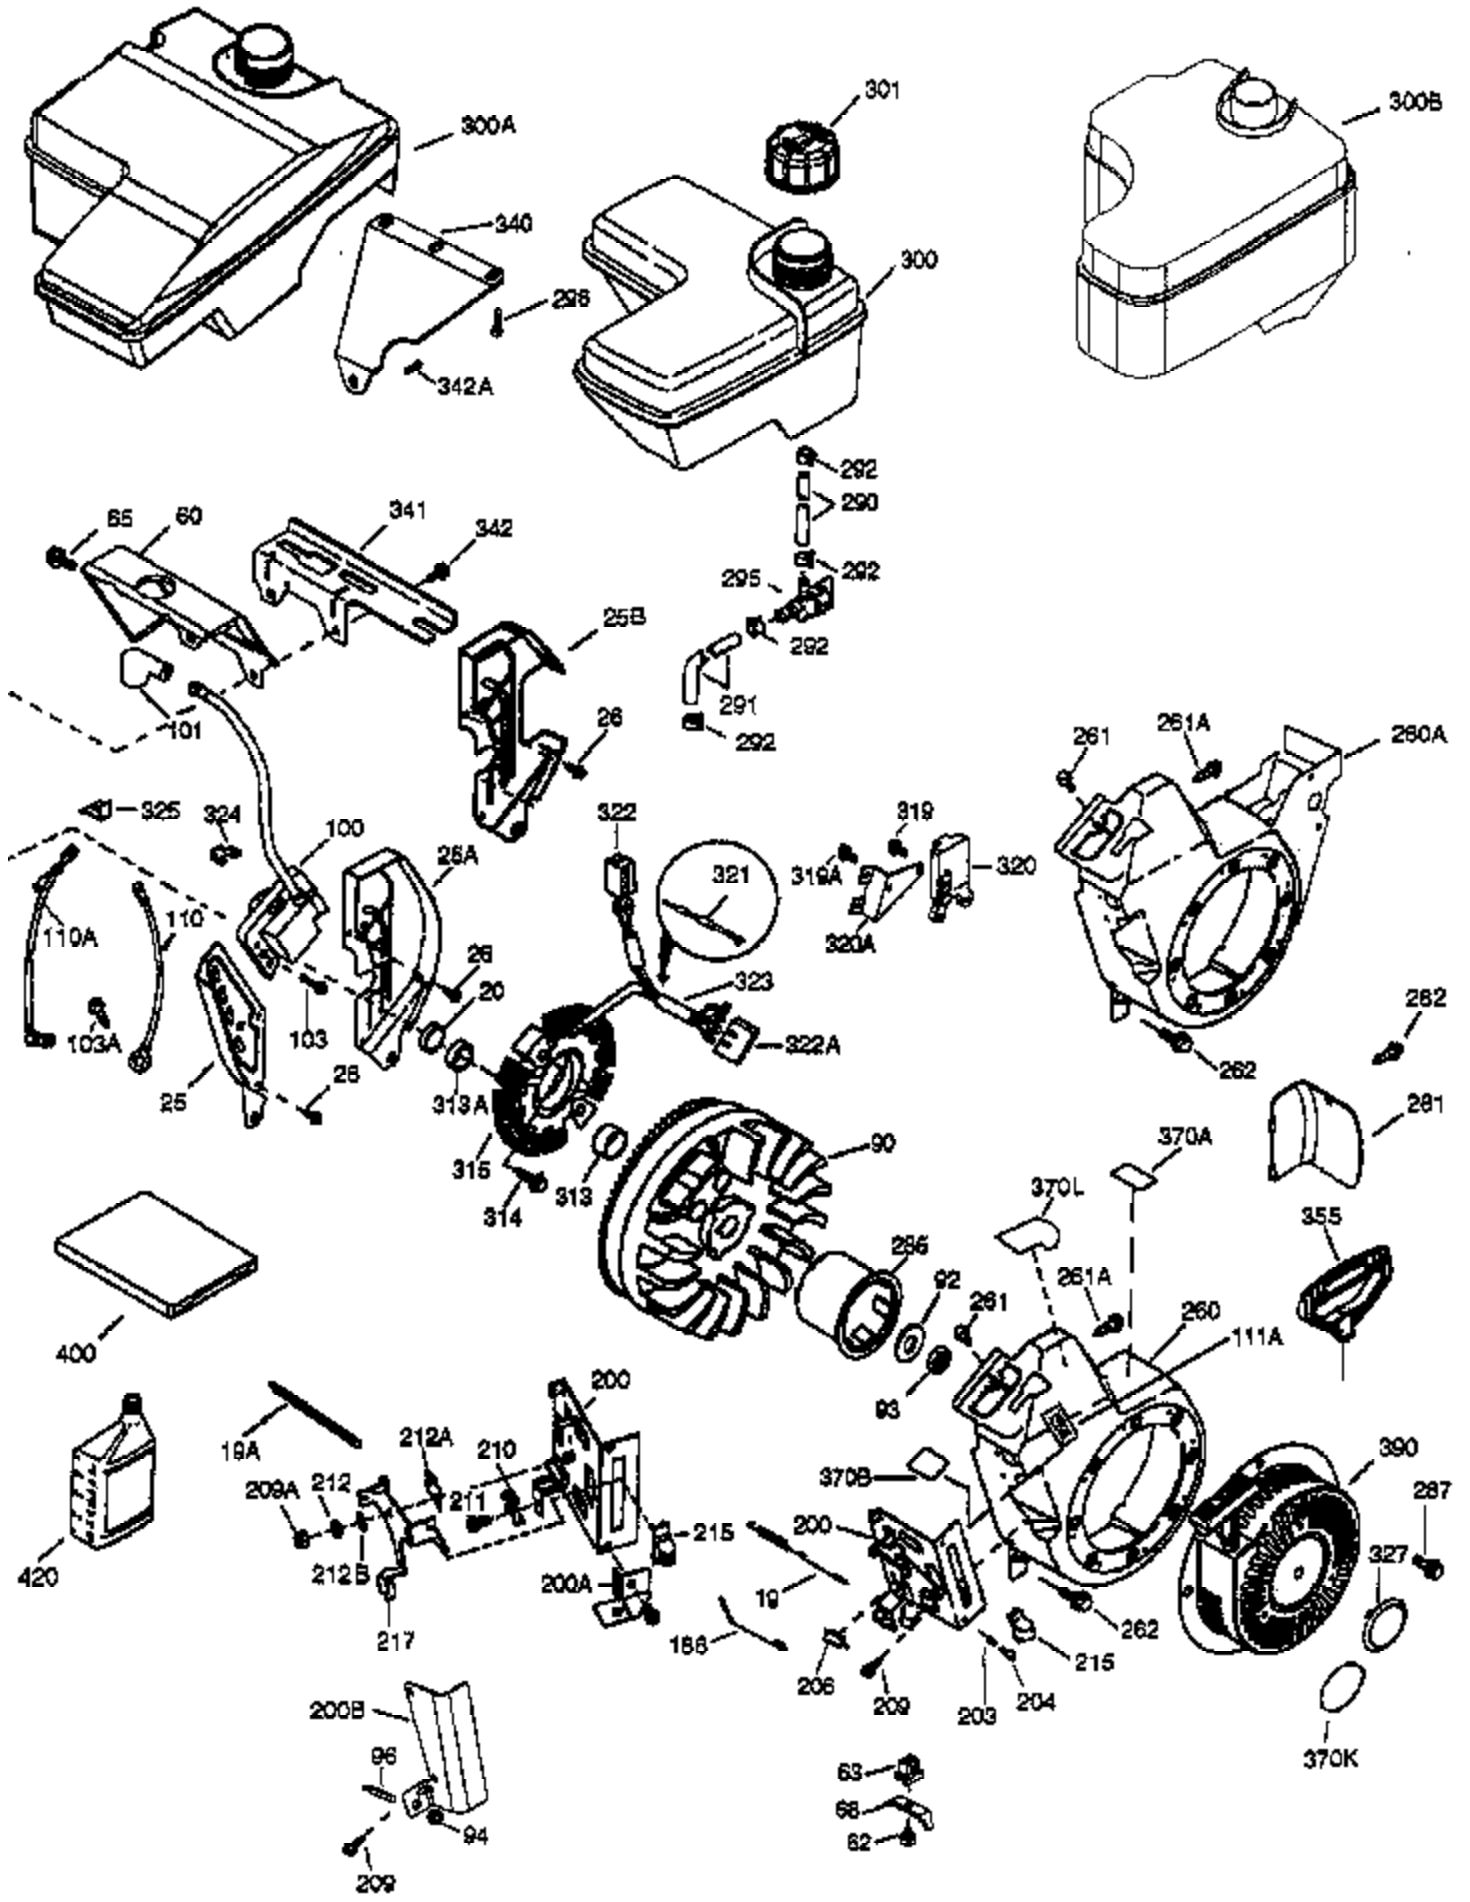

Ref #	Part Number	Qty	Description
19	37111	1	Extension Spring
20	32600	1	Oil Seal
25	36621	1	Air Baffle (Left)
25A	36622	1	Air Baffle (Right)
26	30200	2	Screw, 10-24 x 9/16"
60	36623A	1	Blower Housing Extension
62	650760	1	Screw, 8-32 x 3/8"
63	28545	1	Grommet
65	30200	1	Screw, 10-24 x 9/16"
90	611205	1	Flywheel
92	650815	1	Belleville Washer
93	650816	1	Flywheel Nut
100	34443B	1	Solid State Ignition
101	610118	1	Spark Plug Cover
103	651007	2	Screw, Torx T-15, 10-24 x 15/16"
110	36679A	1	Ground Wire
186	36711	1	Governor Link
200	36824A	1	Control Bracket (Incl. 206)
206	610973	1	Terminal
209	650821	1	Screw, 10-32 x 1/2"
260	36864	1	Blower Housing
261A	650821	2	Screw, 10-32 x 1/2"
261	651008	1	Screw, 1/4-20 x 31/64"
262	651008	2	Screw, 1/4-20 x 31/64"
285	35985B	1	Starter Cup
287	651008	4	Screw, 1/4-20 x 31/64"
290	30705	1	Fuel Line
292	26460	2	Fuel Line Clamp
300	37048	1	Fuel Tank (Incl. 292 & 301)
301	36246	1	Fuel Cap
313	34080	1	Spacer
325	29443	1	Wire Clip
341	36644	1	Fuel Tank Bracket
342	651010	2	Screw, 1/4-20 x 7/8"
370B	35703	1	Speed Control Decal
370K	36695	1	Starter Decal
370A	36261	1	Lubrication Decal
390	590746	1	Rewind Starter
400	36716A	1	* Gasket Set (Incl. items marked PK i n notes) Incl. (1) each of 26756, 27272A, 29673, 35626, 36581, 36624, 36715
420	730225	1	SAE 30 4-Cycle Engine Oil (Quart)