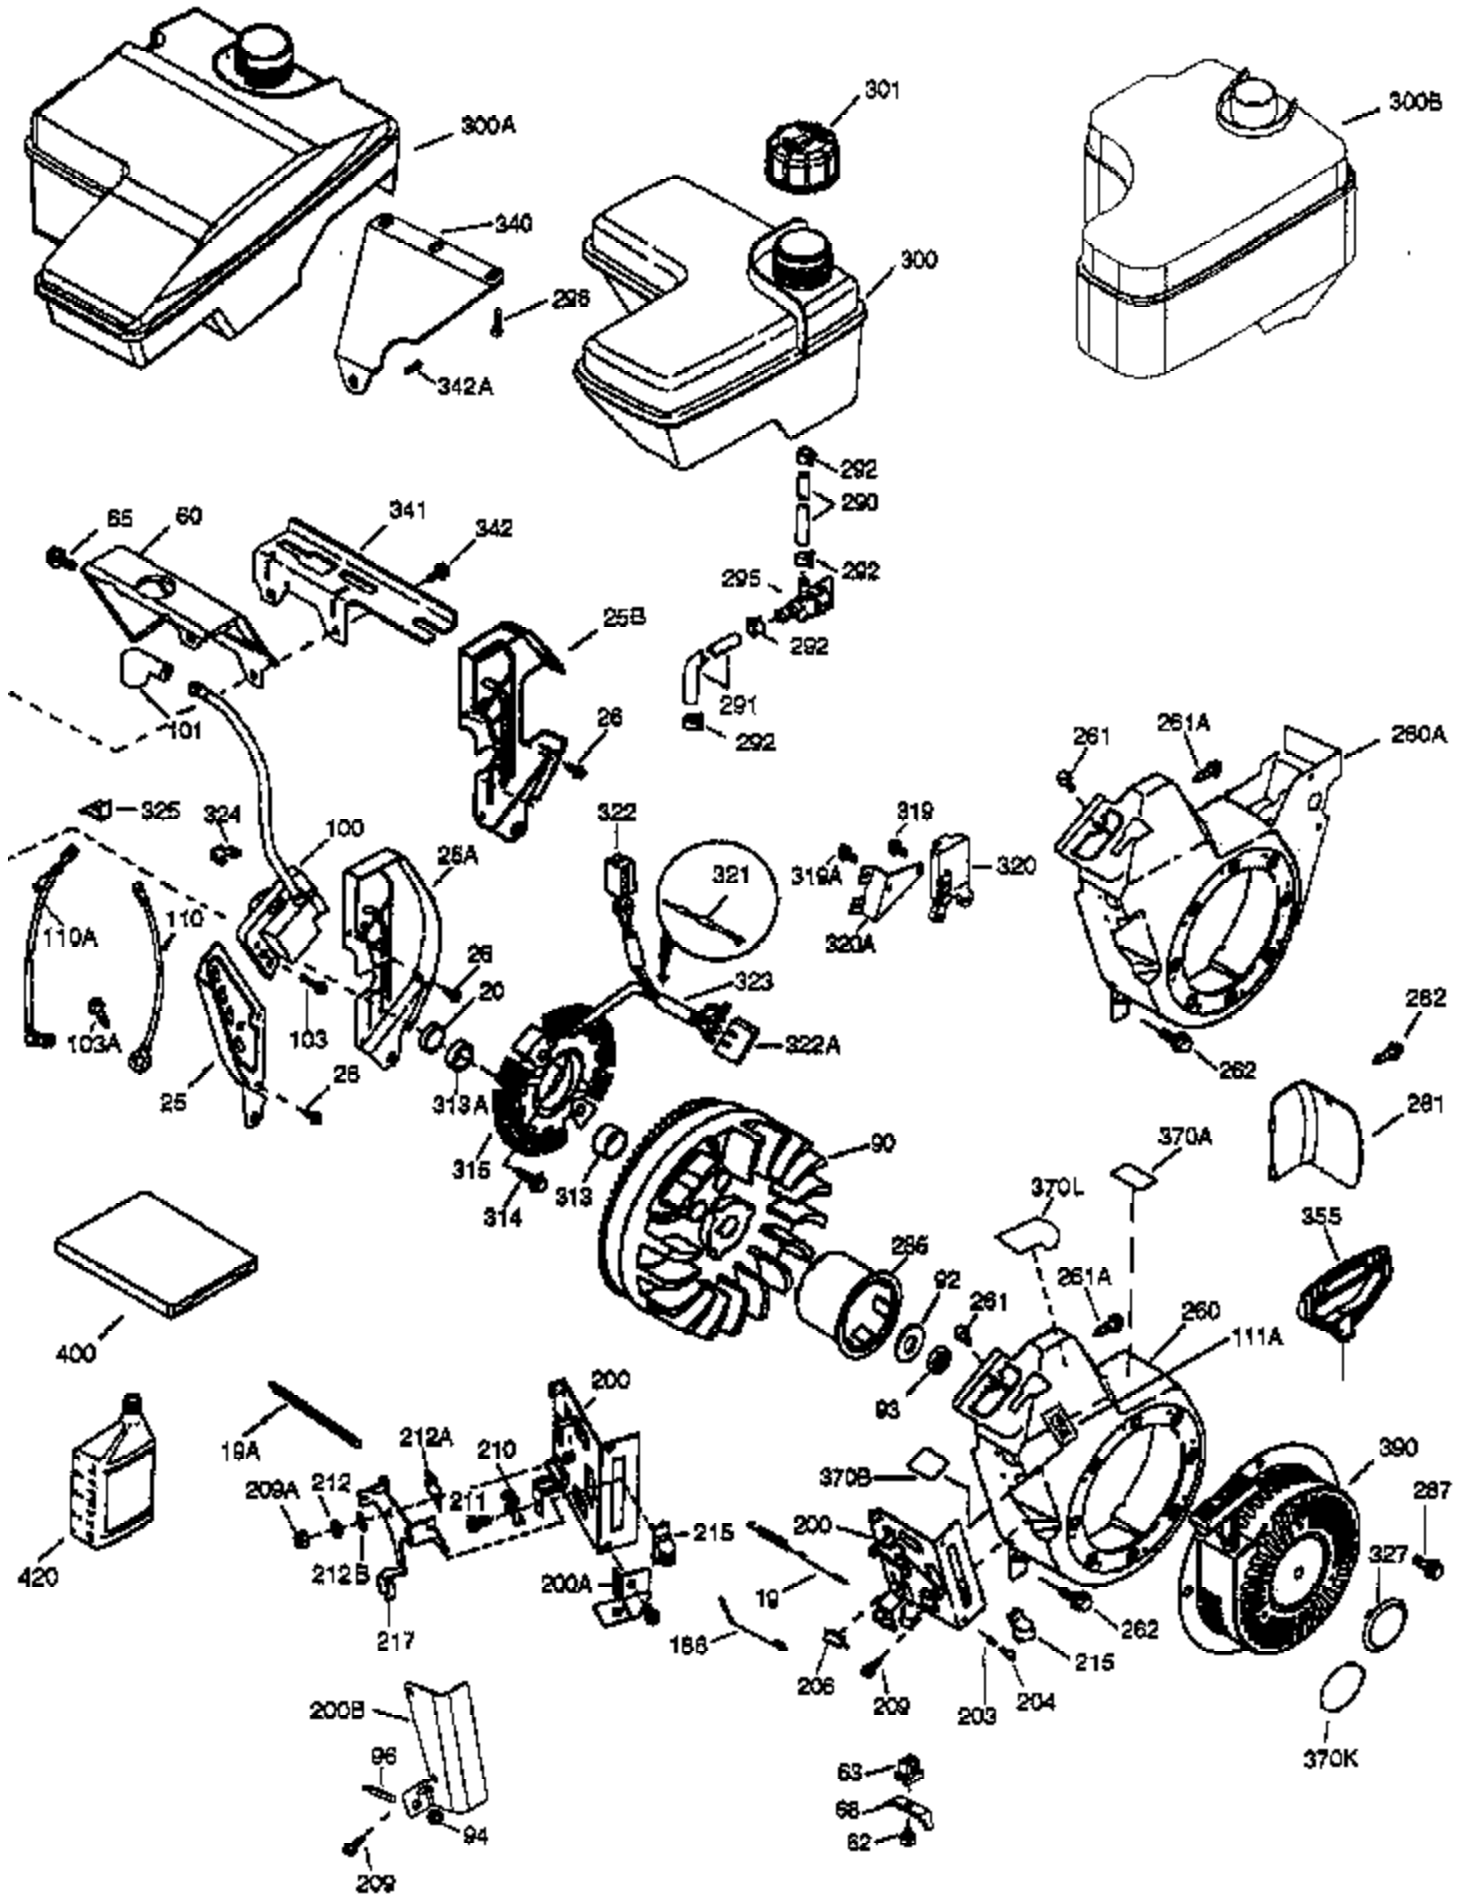

Ref #	Part Number	Qty	Description
19	37111	1	Extension Spring
19A	36741	1	Extension Spring
20	32600	1	Oil Seal
25A	36622	1	Air Baffle (Right)
25	36621	1	Air Baffle (Left)
26	30200	2	Screw, 10-24 x 9/16"
60	36623A	1	Blower Housing Extension
62	650760	1	Screw, 8-32 x 3/8"
63	28545	1	Grommet
65	30200	1	Screw, 10-24 x 9/16"
90	611205	1	Flywheel
92	650815	1	Belleville Washer
93	650816	1	Flywheel Nut
100	34443B	1	Solid State Ignition
101	610118	1	Spark Plug Cover
103A	650767	1	Screw, 8-32 x 27/64"
103	651007	2	Screw, Torx T-15, 10-24 x 15/16"
110A	36964	1	Ground Wire
110	36963	1	Ground Wire
111B	611224	1	Rocker On/Off Switch
186	36711	1	Governor Link
200	36740A	1	Control Bracket (Incl. 19A, 210 & 211)
209	650821	1	Screw, 10-32 x 1/2"
210	27793	1	Conduit Clip
211	28942	1	Screw, 10-32 x 3/8"
260	36864	1	Blower Housing
261A	650821	2	Screw, 10-32 x 1/2"
261	651008	1	Screw, 1/4-20 x 31/64"
262	651008	2	Screw, 1/4-20 x 31/64"
285	35985B	1	Starter Cup
287	0	4	Rivet (Can be purchased locally)
290	30962	1	Fuel Line
291	29774	1	Fuel Line
292	26460	1	Fuel Line Clamp
296	34279B	1	Fuel Filter (Incl. 292)
313	34080	1	Spacer
325	29443	1	Wire Clip
342	651008	2	Screw, 1/4-20 x 31/64"
370A	36261	1	Identification Decal
370K	36695	1	Starter Decal
390	590736	1	Rewind Starter (NOTE: This engine could have been built with 590748 starter.)
400	36716A	1	* Gasket Set (Incl. items marked PK in notes) Incl. (1) each of 26756, 27272A, 29673, 35626, 36581, 36624, 36715
420	730225	1	SAE 30 4-Cycle Engine Oil (Quart)