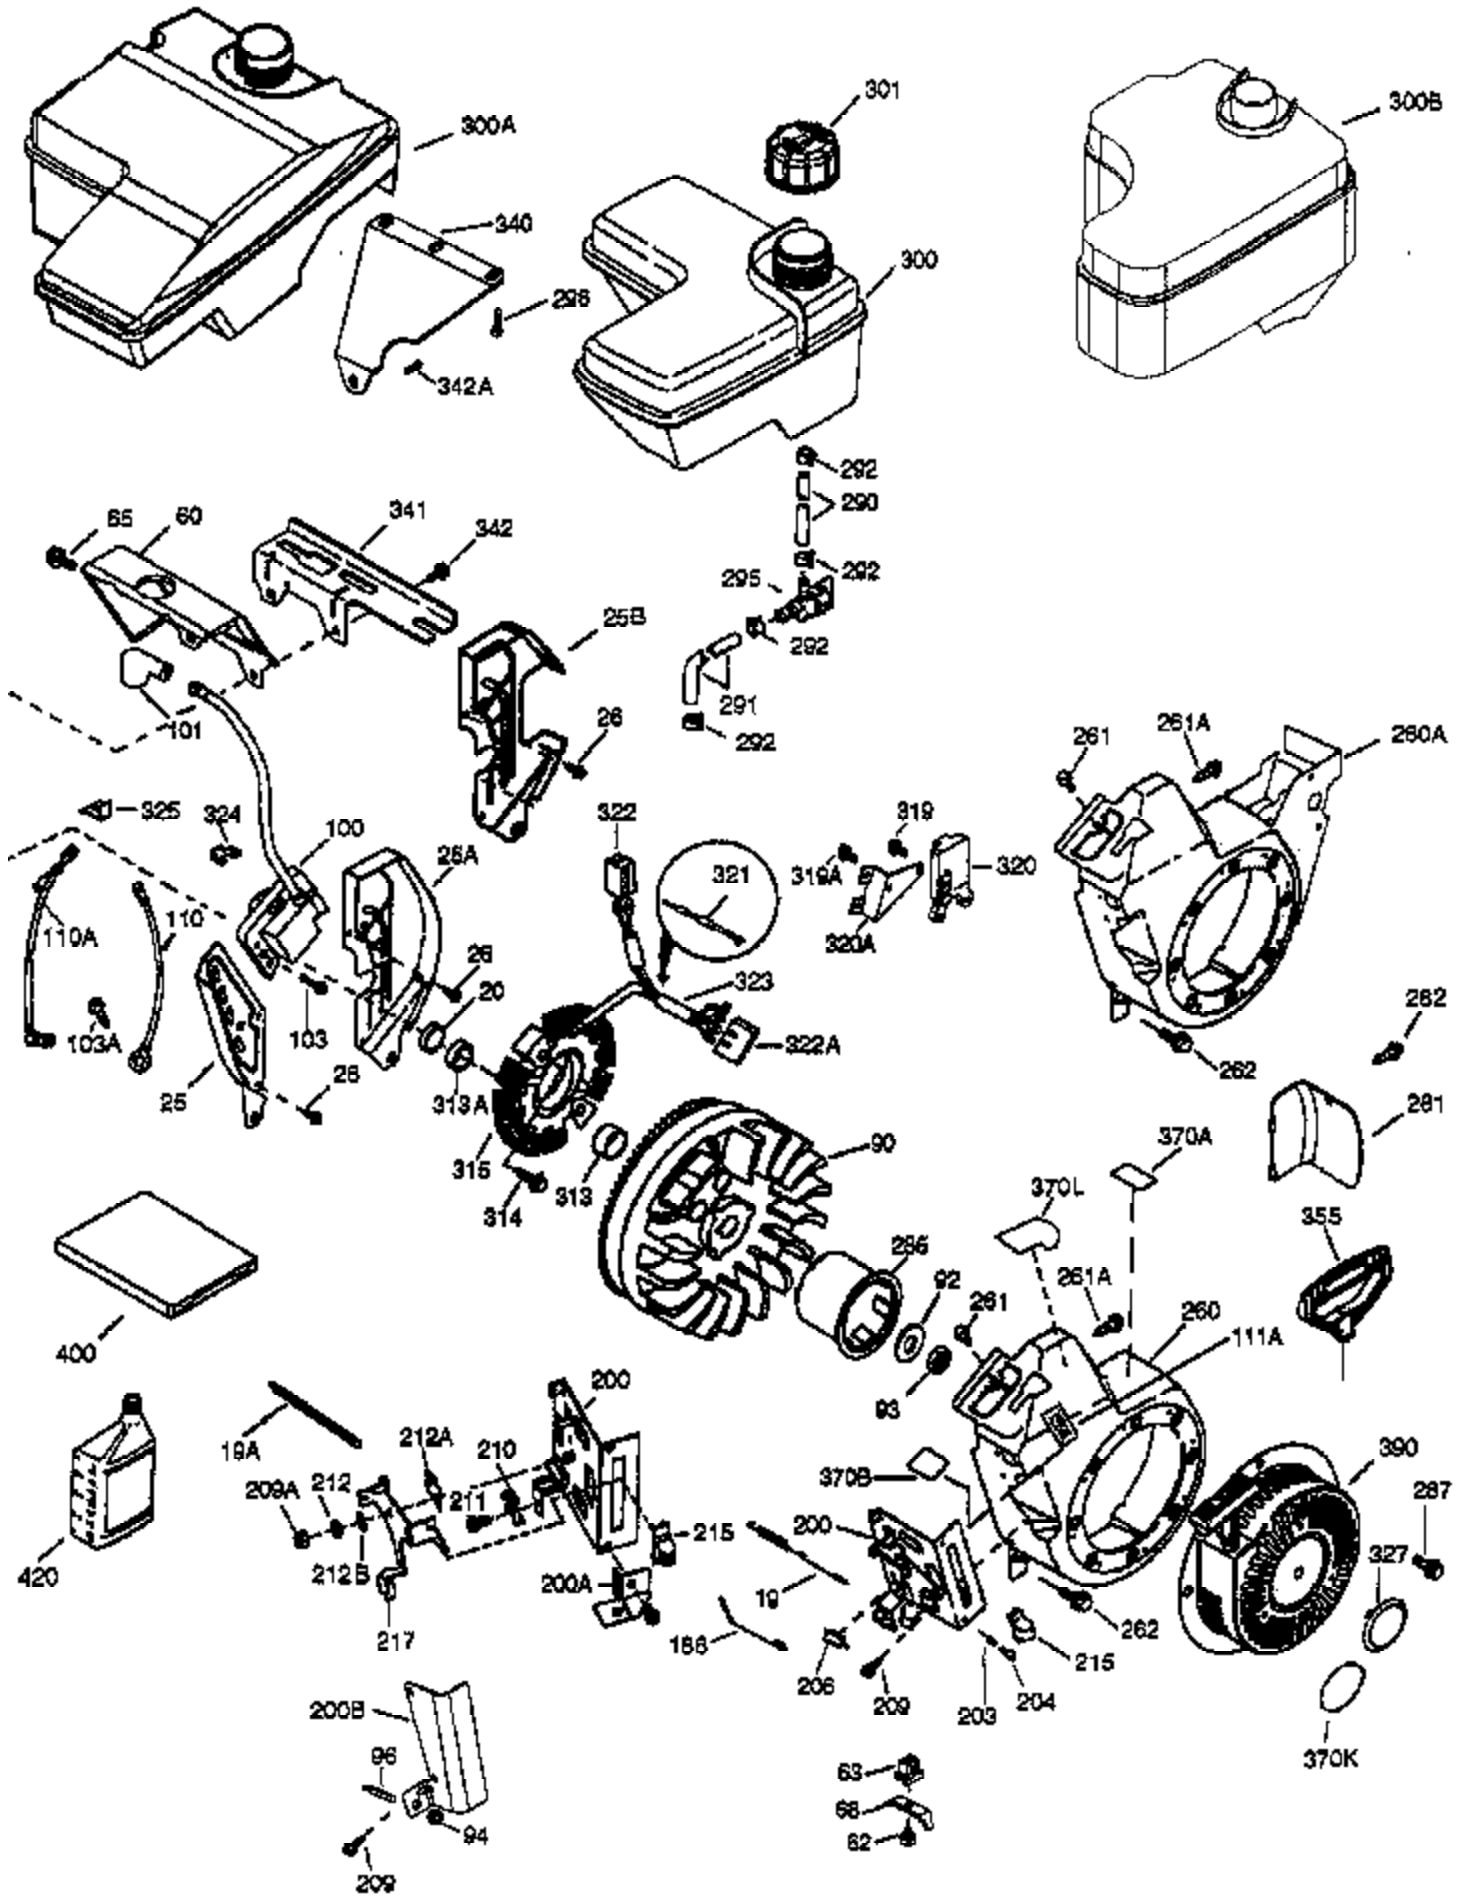

Ref #	Part Number	Qty	Description
19A	36741	1	Extension Spring
19	37111	1	Extension Spring
20	32600	1	Oil Seal
25A	36622	1	Air Baffle (Right)
25	36621	1	Air Baffle (Left)
26	30200	2	Screw, 10-24 x 9/16"
60	36623A	1	Blower Housing Extension
62	650760	1	Screw, 8-32 x 3/8"
63	28545	1	Grommet
65	30200	1	Screw, 10-24 x 9/16"
90	611205	1	Flywheel
92	650815	1	Belleville Washer
93	650816	1	Flywheel Nut
100	34443B	1	Solid State Ignition
101	610118	1	Spark Plug Cover
103A	650767	1	Screw, 8-32 x 27/64"
103	651007	2	Screw, Torx T-15, 10-24 x 15/16"
110A	36964	1	Ground Wire
110	36963	1	Ground Wire
111B	611224	1	Rocker On/Off Switch
186	36711	1	Governor Link
200	36740A	1	Control Bracket (Incl. 19A, 210 & 211)
200A	37249	1	Control Bracket
209	650821	1	Screw, 10-32 x 1/2"
210	27793	1	Conduit Clip
211	28942	1	Screw, 10-32 x 3/8"
260	36864	1	Blower Housing
261	651008	1	Screw, 1/4-20 x 31/64"
261A	650821	2	Screw, 10-32 x 1/2"
262	651008	2	Screw, 1/4-20 x 31/64"
285	35985B	1	Starter Cup
287	0	4	Rivet (Can be purchased locally)
290	30705	1	Fuel Line
292	26460	2	Fuel Line Clamp
300	36863	1	Fuel Tank (Incl. 292)
301	36754	1	Fuel Cap
313	34080	1	Spacer
325	29443	1	Wire Clip
341	36644	1	Fuel Tank Bracket
342	651010	2	Screw, 1/4-20 x 7/8"
370A	36261	1	Identification Decal
370K	36695	1	Starter Decal
390	590736	1	Rewind Starter (NOTE: This engine could have been built with 590748 starter.)
400	36716A	1	* Gasket Set (Incl. items marked PK in notes) Incl. (1) each of 26756, 27272A, 29673, 35626, 36581, 36624, 36715
420	730225	1	SAE 30 4-Cycle Engine Oil (Quart)