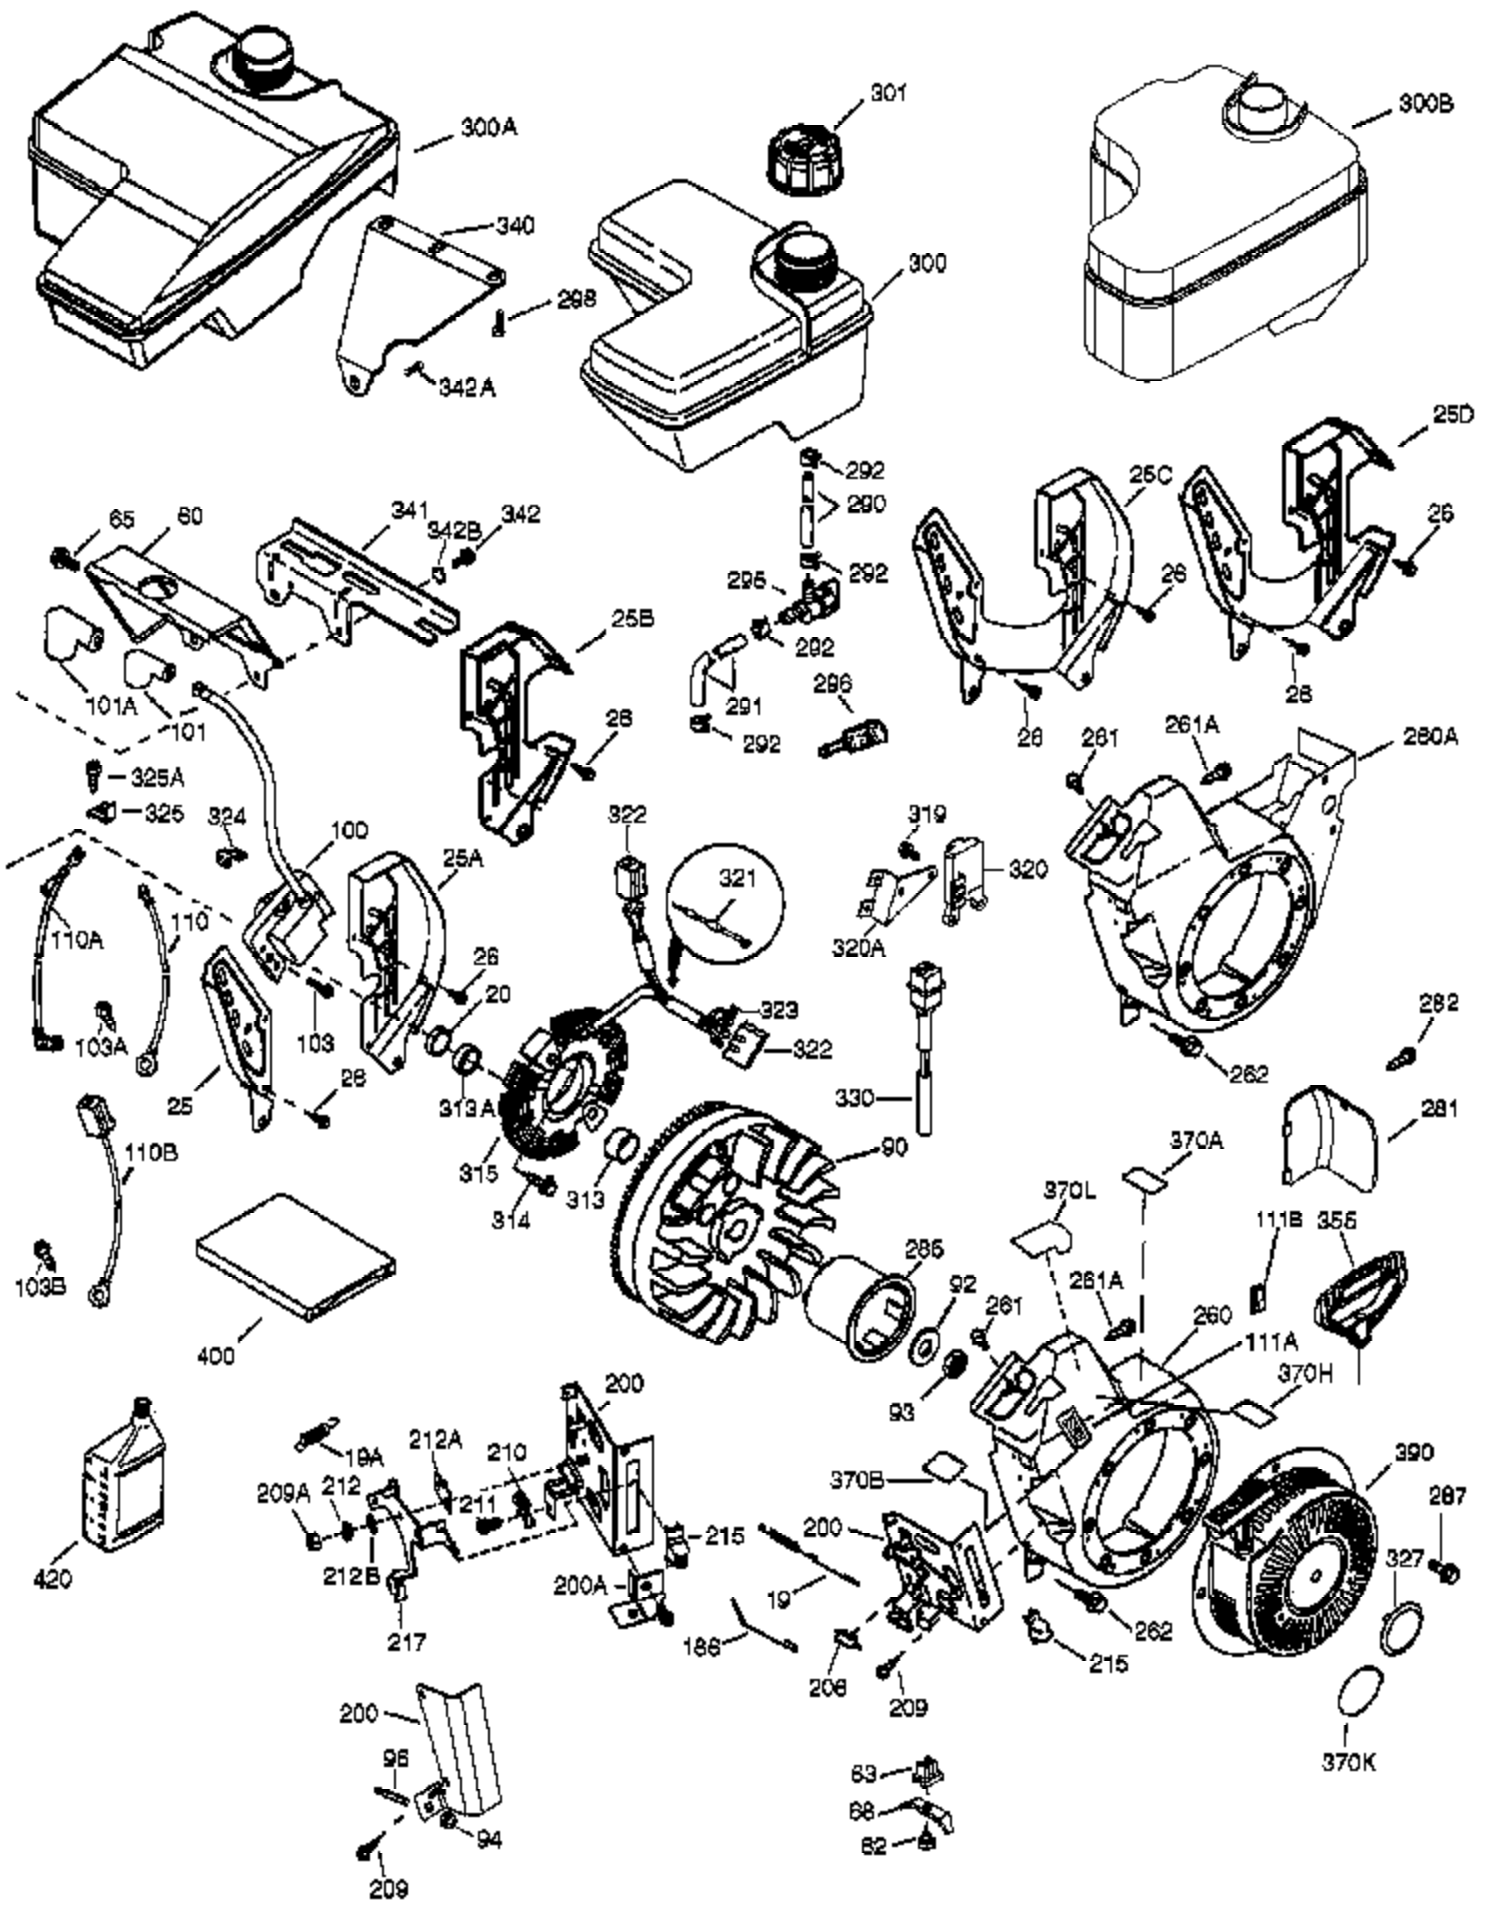

Ref #	Part Number	Qty	Description
19A	36741	1	Extension Spring
20	32600	1	Oil Seal
25C	37709	1	Air Baffle (1 pc.)
26	30200	2	Screw, 10-24 x 9/16"
60	36623A	1	Blower Housing Extension
62	650760	1	Screw, 8-32 x 3/8"
63	28545	1	Grommet
65	30200	1	Screw, 10-24 x 9/16"
90	611205	1	Flywheel
92	650815	1	Belleville Washer
93	650816	1	Flywheel Nut
100	34443C	1	Solid State Ignition
101	610118	1	Spark Plug Cover
103A	650767	1	Screw, 8-32 x 27/64"
103	651007	2	Screw, T-15, 10-24 x 15/16"
110	37601	1	Ground Wire
110B	37745	1	Ground Wire
110A	36964	1	Ground Wire
111B	611224	1	Rocker Switch (On/Off)
186	37828	1	Governor Link
200A	37249	1	Control Bracket
200	37827	1	Control Bracket
209	650821	1	Screw, 10-32 x 1/2"
210	27793	1	Conduit Clip
211	28942	1	Screw, 10-32 x 3/8"
260	36864	1	Blower Housing
261	651008	1	Screw, 1/4-20 x 31/64"
261A	650821	2	Screw, 10-32 x 1/2"
262	651008	2	Screw, 1/4-20 x 31/64"
285	35985C	1	Starter Cup
287	651008	4	Screw, 1/4-20 x 31/64"
290	30705	1	Fuel Line
292	26460	2	Fuel Line Clamp
300	36863	1	Fuel Tank (Incl. 292 & 301)
301	37845	1	Fuel Cap
313	34080	1	Spacer
341	36644A	1	Fuel Tank Bracket
342	651085	2	Screw, 1/4-20 x 19/32"
370A	36261	1	Instruction Decal
370K	36695	1	Starter Decal
390	590746	1	Rewind Starter (NOTE: This engine could have been built with 590704 starter.)
400	36716A	1	* Gasket Set (Incl. items marked PK in notes)
420	730225	1	SAE 30 4-Cycle Engine Oil (Quart)