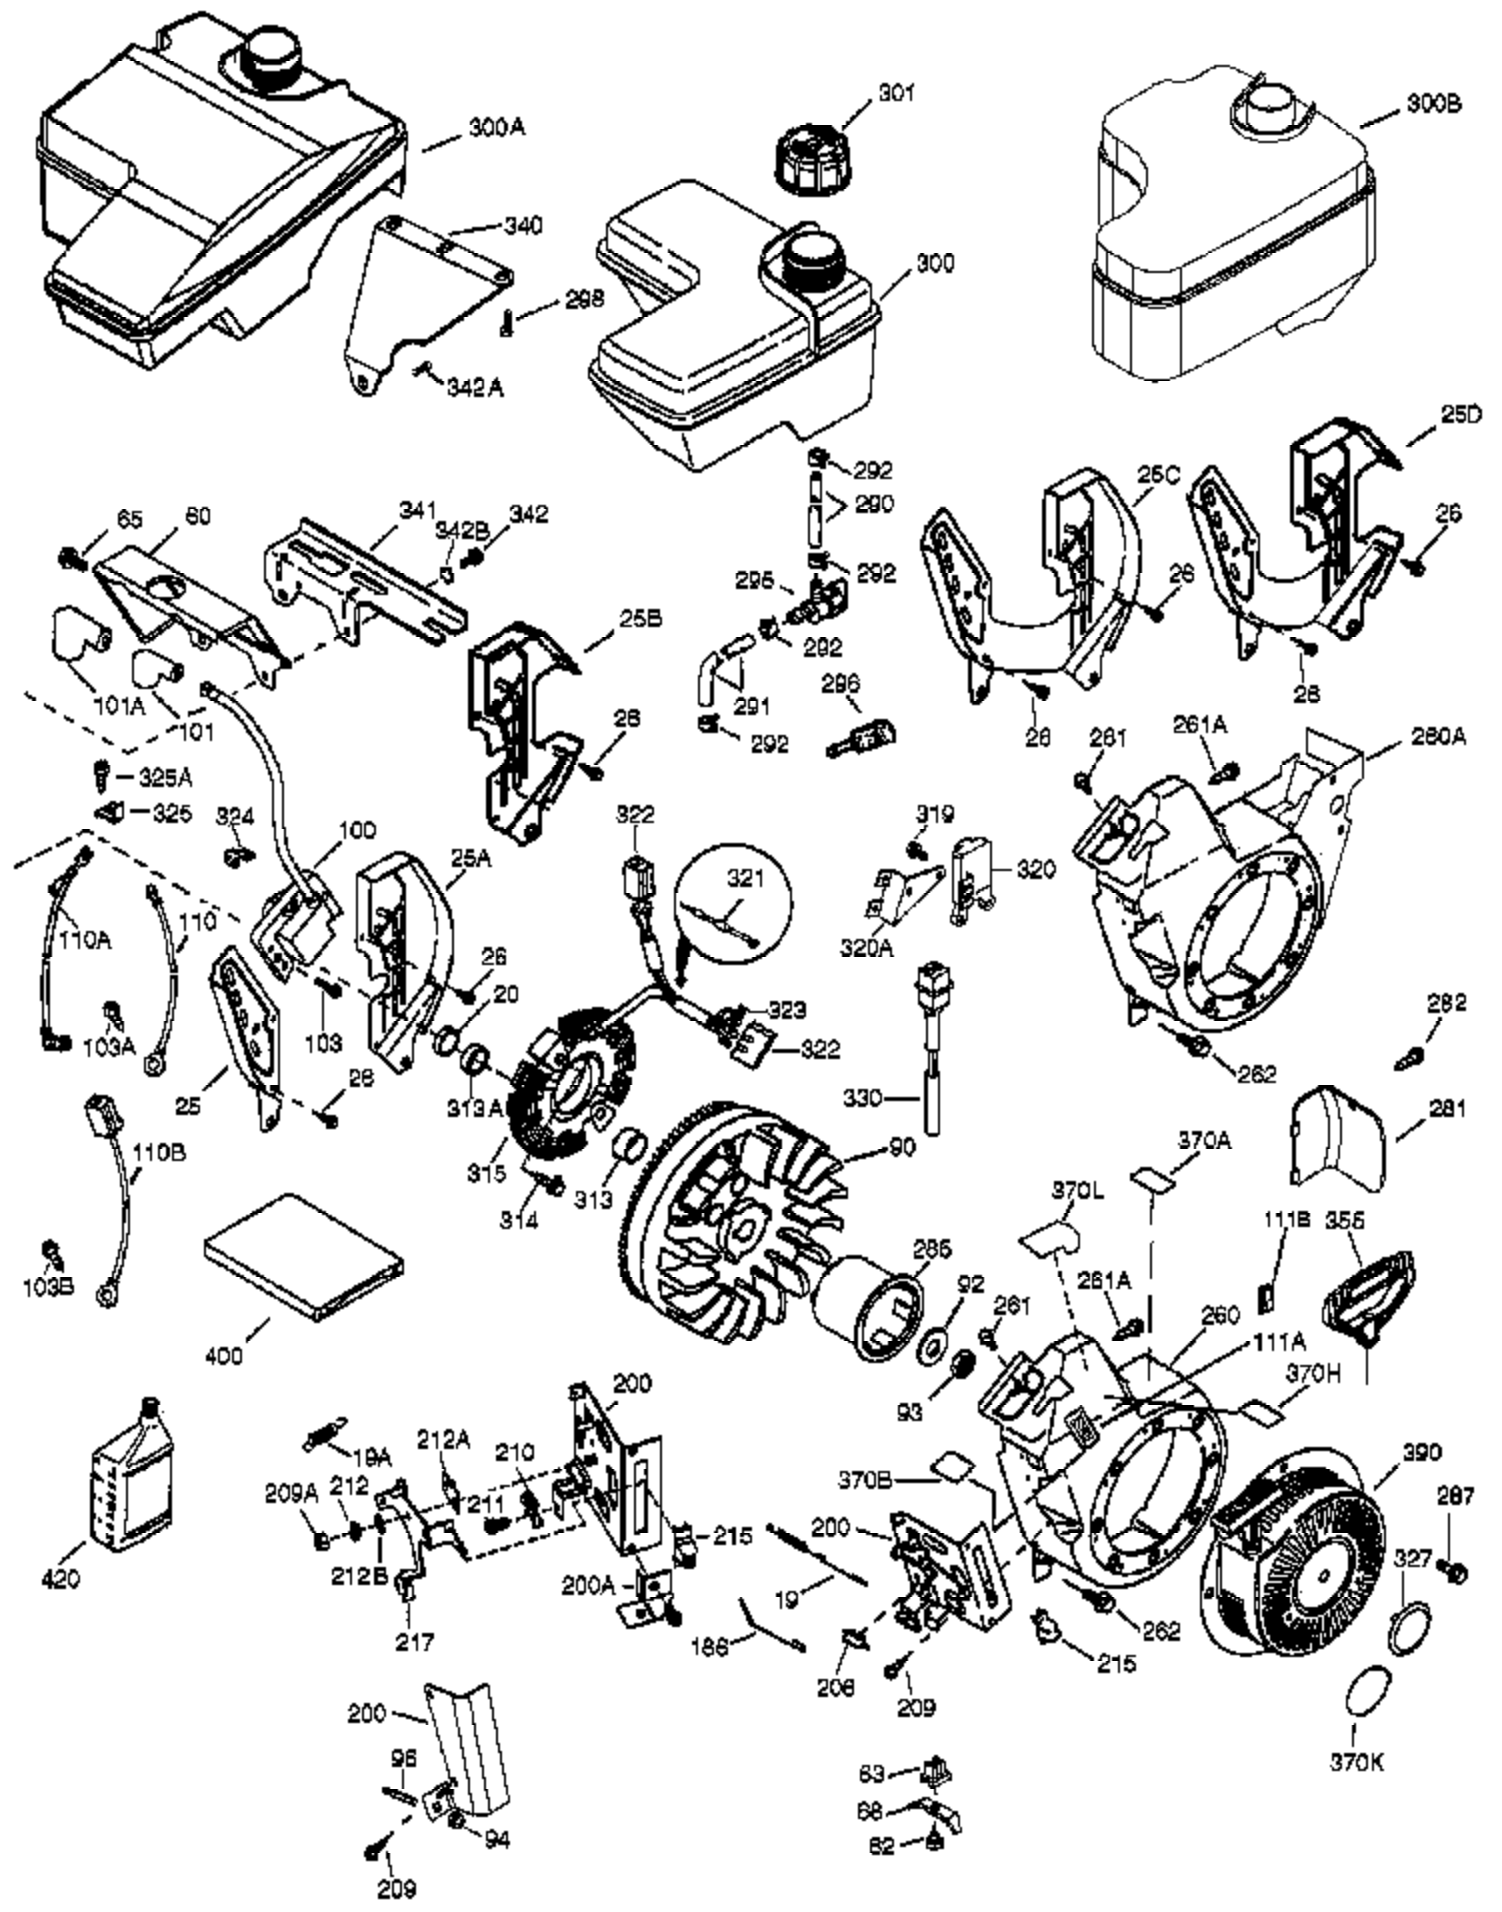

Ref #	Part Number	Qty	Description
19	37163	1	Extension Spring
20	32600	1	Oil Seal
25A	36622	1	Air Baffle (Right)
25	36621	1	Air Baffle (Left)
26	30200	2	Screw, 10-24 x 9/16"
60	36623A	1	Blower Housing Extension
65	30200	1	Screw, 10-24 x 9/16"
90	611205	1	Flywheel
92	650815	1	Belleville Washer
93	650816	1	Flywheel Nut
94	651016	1	Lock Nut, 10-32
96	30845A	1	RPM Adjusting Bolt
100	34443B	1	Solid State Ignition
101	610118	1	Spark Plug Cover
103	651007	2	Screw, Torx T-15, 10-24 x 15/16"
103A	650767	1	Screw, 8-32 x 27/64"
110A	36964	1	Ground Wire
110	35589	1	Ground Wire
111B	611226	1	Rocker On/Off Switch
200	37123	1	Control Bracket
209	650821	1	Screw, 10-32 x 1/2"
260	36864	1	Blower Housing
261	651008	1	Screw, 1/4-20 x 31/64"
261A	650821	2	Screw, 10-32 x 1/2"
262	651008	2	Screw, 1/4-20 x 31/64"
285	35985B	1	Starter Cup
287	0	4	Rivet (Can be purchased locally)
290	30705	1	Fuel Line
292	26460	2	Fuel Line Clamp
296	34279B	1	Fuel Filter
313	34080	1	Spacer
325	29443	1	Wire Clip
370K	36695	1	Starter Decal
370A	36261	1	Lubrication Decal
390	590736	1	Rewind Starter (NOTE: This engine could have been built with 590748 starter.)
400	36716A	1	* Gasket Set (Incl. items marked PK in notes) Incl. (1) each of 26756, 27272A, 29673, 35626, 36581, 36624, 36715
420	730225A	1	SAE 30 4-Cycle Engine Oil (Quart)