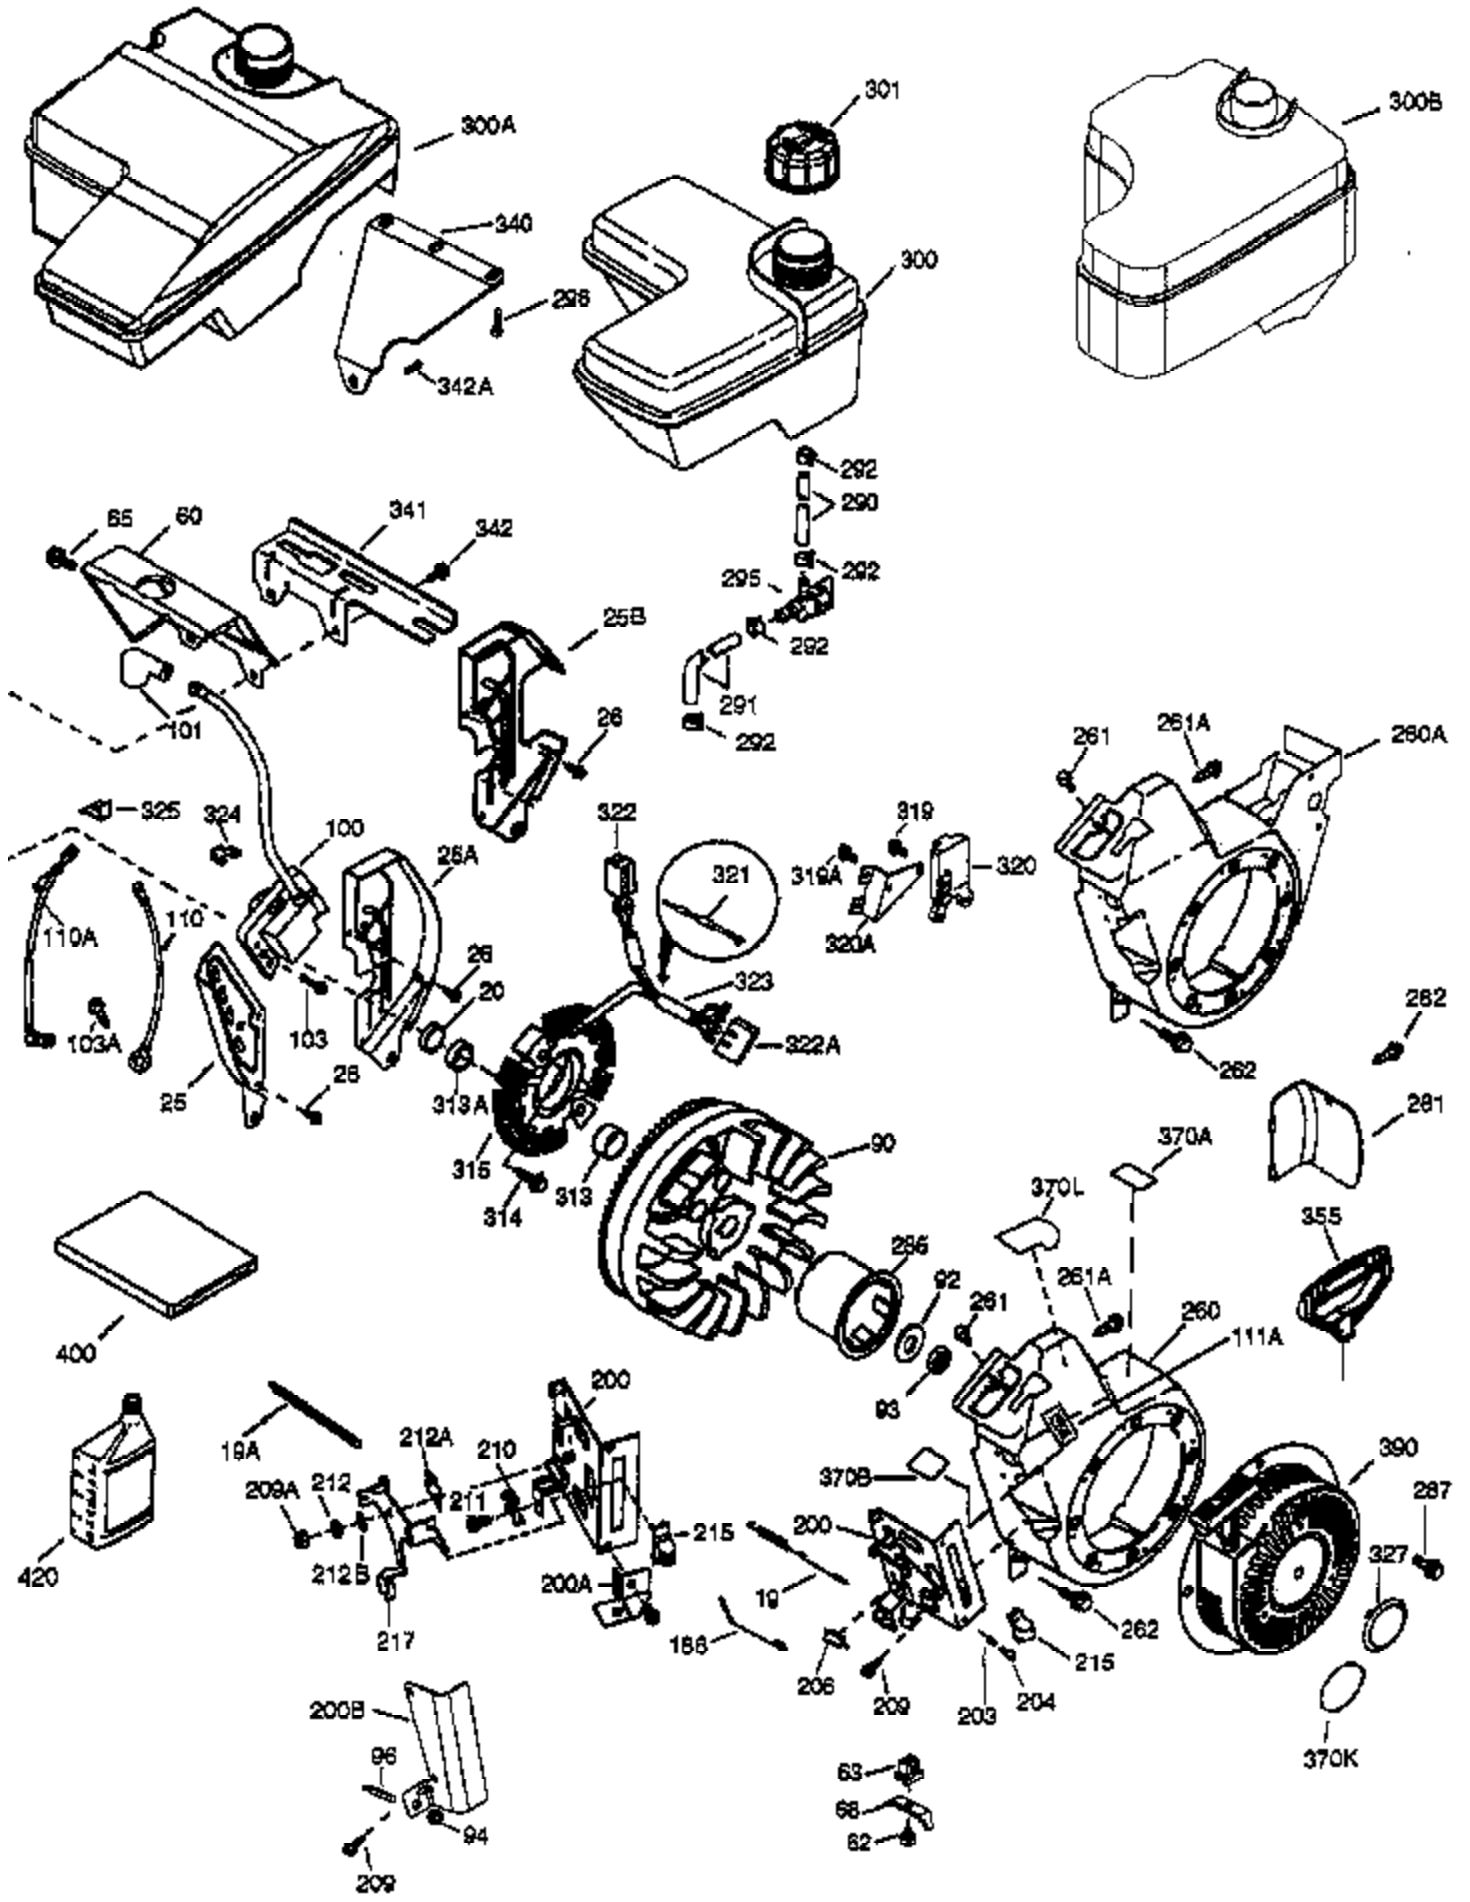

Ref #	Part Number	Qty	Description
19A	36741	1	Extension Spring
19	37111	1	Extension Spring
20	32600	1	Oil Seal
25A	36622	1	Air Baffle (Right)
25	36621	1	Air Baffle (Left)
26	30200	2	Screw, 10-24 x 9/16"
60	36623A	1	Blower Housing Extension
65	30200	1	Screw, 10-24 x 9/16"
90	611235	1	Flywheel
92	650815	1	Belleville Washer
93	650816	1	Flywheel Nut
100	34443B	1	Solid State Ignition
101	610118	1	Spark Plug Cover
103	651007	2	Screw, Torx T-15, 10-24 x 15/16"
103A	650767	1	Screw, 8-32 x 27/64"
110	37451	1	Ground Wire
110A	36964	1	Ground Wire
111B	611224	1	Rocker On/Off Switch
186	36711	1	Governor Link
200A	37249	1	Control Bracket
200	36740A	1	Control Bracket (Incl. 19A, 210 & 211)
209	650821	1	Screw, 10-32 x 1/2"
210	27793	1	Conduit Clip
211	28942	1	Screw, 10-32 x 3/8"
260	36864	1	Blower Housing
261	651008	1	Screw, 1/4-20 x 31/64"
261A	650821	2	Screw, 10-32 x 1/2"
262	651008	2	Screw, 1/4-20 x 31/64"
285	35985B	1	Starter Cup
287	0	4	Rivet (Can be purchased locally)
290	30705	1	Fuel Line
292	26460	2	Fuel Line Clamp
300	36863	1	Fuel Tank (Incl. 292 & 301)
301	36754	1	Fuel Cap
313A	35189	1	Spacer
313	34080	1	Spacer
314	650873	2	Screw, 1/4-20 x 3/4"
315	611271	1	Alternator Coil (3 Amp DC, 5 Amp AC) (Incl. 321, 322 & 323)
321	611161	1	Diode
322	611229	1	Connector Body
323	611230	2	Terminal
325	29443	1	Wire Clip
341	36644	1	Fuel Tank Bracket
342	651010	2	Screw, 1/4-20 x 7/8"
370A	36261	1	Identification Decal
370K	36695	1	Starter Decal
390	590736	1	Rewind Starter (NOTE: This engine could have been built with 590748 starter.)
400	36716A	1	* Gasket Set (Incl. items marked PK in notes) Incl. (1) each of 26756, 27272A, 29673, 35626, 36581, 36624, 36715
420	730225	1	SAE 30 4-Cycle Engine Oil (Quart)