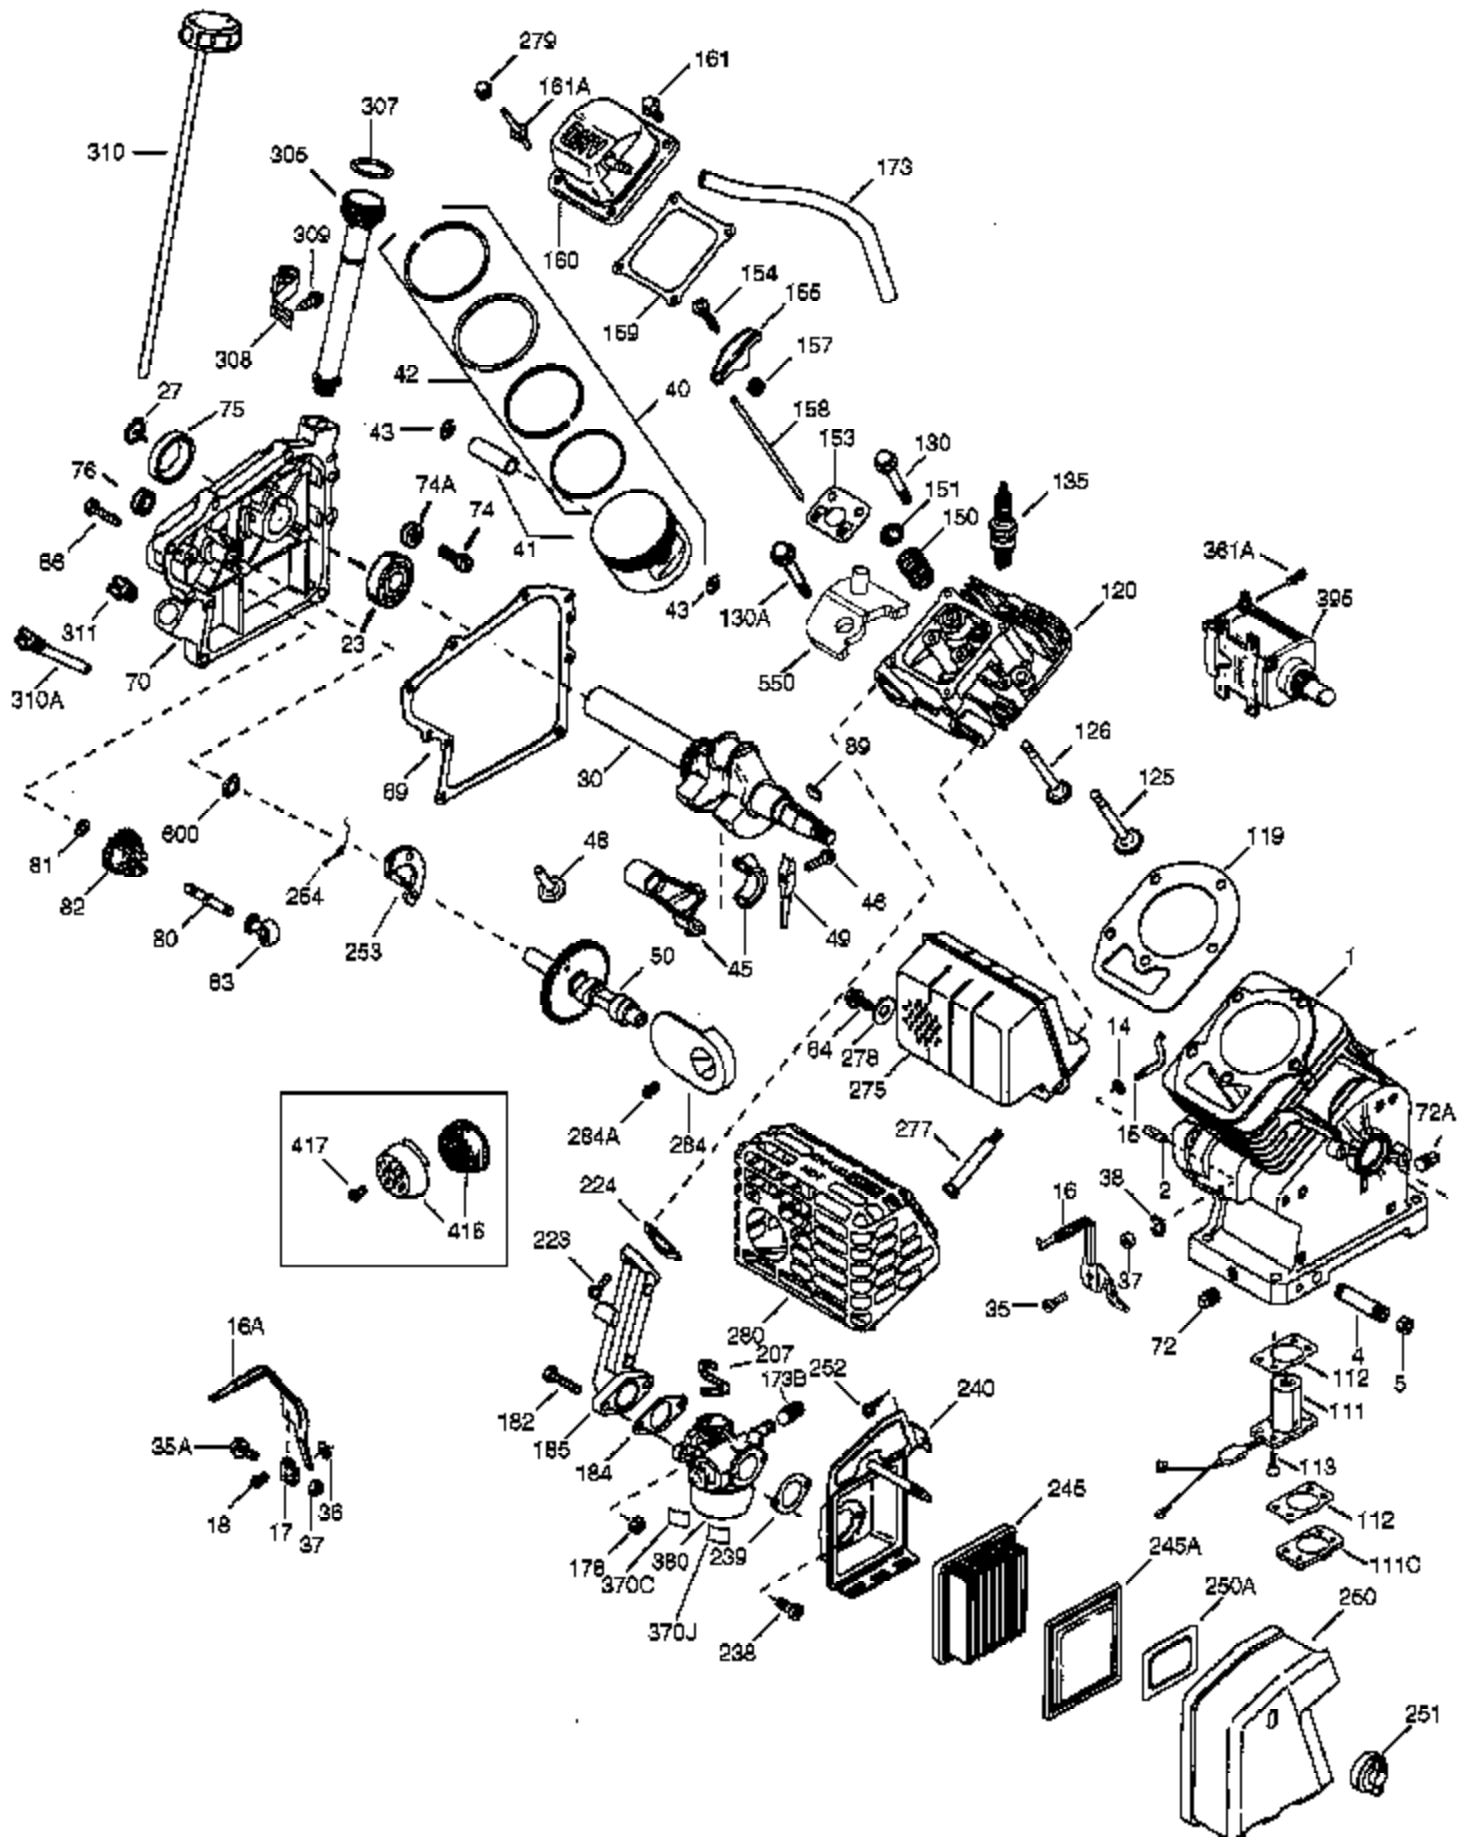

Ref #	Part Number	Qty	Description
	1 37107A	1	Cylinder (Incl. 2, 20, 72)
	2 26727	2	Dowel Pin
	14 651052	1	Washer
	15 37108	1	Governor Rod
	16 37110	1	Governor Lever
	23 36732	1	Ball Bearing
	27 36733	1	Bearing Retainer
	30 36813	1	Crankshaft
	35 651053	1	Screw, T-25, 10-32 x 63/64"
	37 29216	1	Nut, Square 10-32
	38 37109	1	Retaining Ring
	40 35544A	1	Piston, Pin & Ring Set (Std.)
	40 35545A	1	Piston, Pin & Ring Set (.010" OS)
	40 35546	1	Piston, Pin & Ring Set (.020" OS)
	41 35541	1	Piston & Pin Ass'y (Std.) (Incl. 43)
	41 35542	1	Piston & Pin Ass'y (.010" OS) (Incl. 43)
	41 35543	1	Piston & Pin Ass'y (.020" OS) (Incl. 43)
	42 35547A	1	Ring Set (Std.)
	42 35548A	1	Ring Set (.010" OS)
	42 35549	1	Ring Set (.020" OS)
	43 20381	2	Piston Pin Retaining Ring
	45 32875A	1	Connecting Rod Ass'y (Incl. 46 & 49)
	46 32610A	2	Connecting Rod Bolt
	48 35616	2	Valve Lifter
	49 36611	1	Oil Dipper
	50 37040	1	Camshaft (Incl. 150, 253 & 254)
	64 651015	1	Screw, 1/4-20 x 1-1/8"
	69 36624	1	* Cylinder Cover Gasket
	70 36731	1	Cylinder Cover (Incl. 75 thru 83 & 31 1)
	72 27642	1	Oil Drain Plug
	74 30200	2	Screw, 10-24 x 9/16"
	74A 28537	1	Washer
	75 36742	1	Oil Seal
	80 30574A	1	Governor Shaft
	81 30590A	1	Washer
	82 30591	1	Governor Gear Ass'y (Incl. 81)
	83 36057	1	Governor Spool
	86 650488	8	Screw, 1/4-20 x 1-1/4"
	89 610961	1	Flywheel Key
	119 36738	1	* Cylinder Head Gasket
	120 36739	1	Cylinder Head
	125 36471	1	Exhaust Valve (Std.) (Incl. 151)
	125 36472	1	Exhaust Valve (1/32" OS) (Incl. 151)
	126 37711	1	Intake Valve (Std.) (Incl. 151)
	126 29315C	1	Intake Valve (1/32" OS) (Incl. 151)
	130A 650999	1	Screw, 5/16-18 x 2-41/64"
	130 650912	4	Screw, 5/16-18 x 1-1/2"
	135 34645	1	Resistor Spark Plug (RN4C)
	150 37039	2	Valve Spring
	151 31673	2	Valve Spring Cap
	153 36649	1	Push Rod Guide
	154 650913	2	Rocker Arm Stud
	155 35624A	2	Rocker Arm
	157 650914	2	Nut, 1/4-28
	158 36629	2	Push Rod
	159 35626	1	* Rocker Arm Cover Gasket
	160 36630A	1	Rocker Arm Cover
	161A 651012	2	Stud