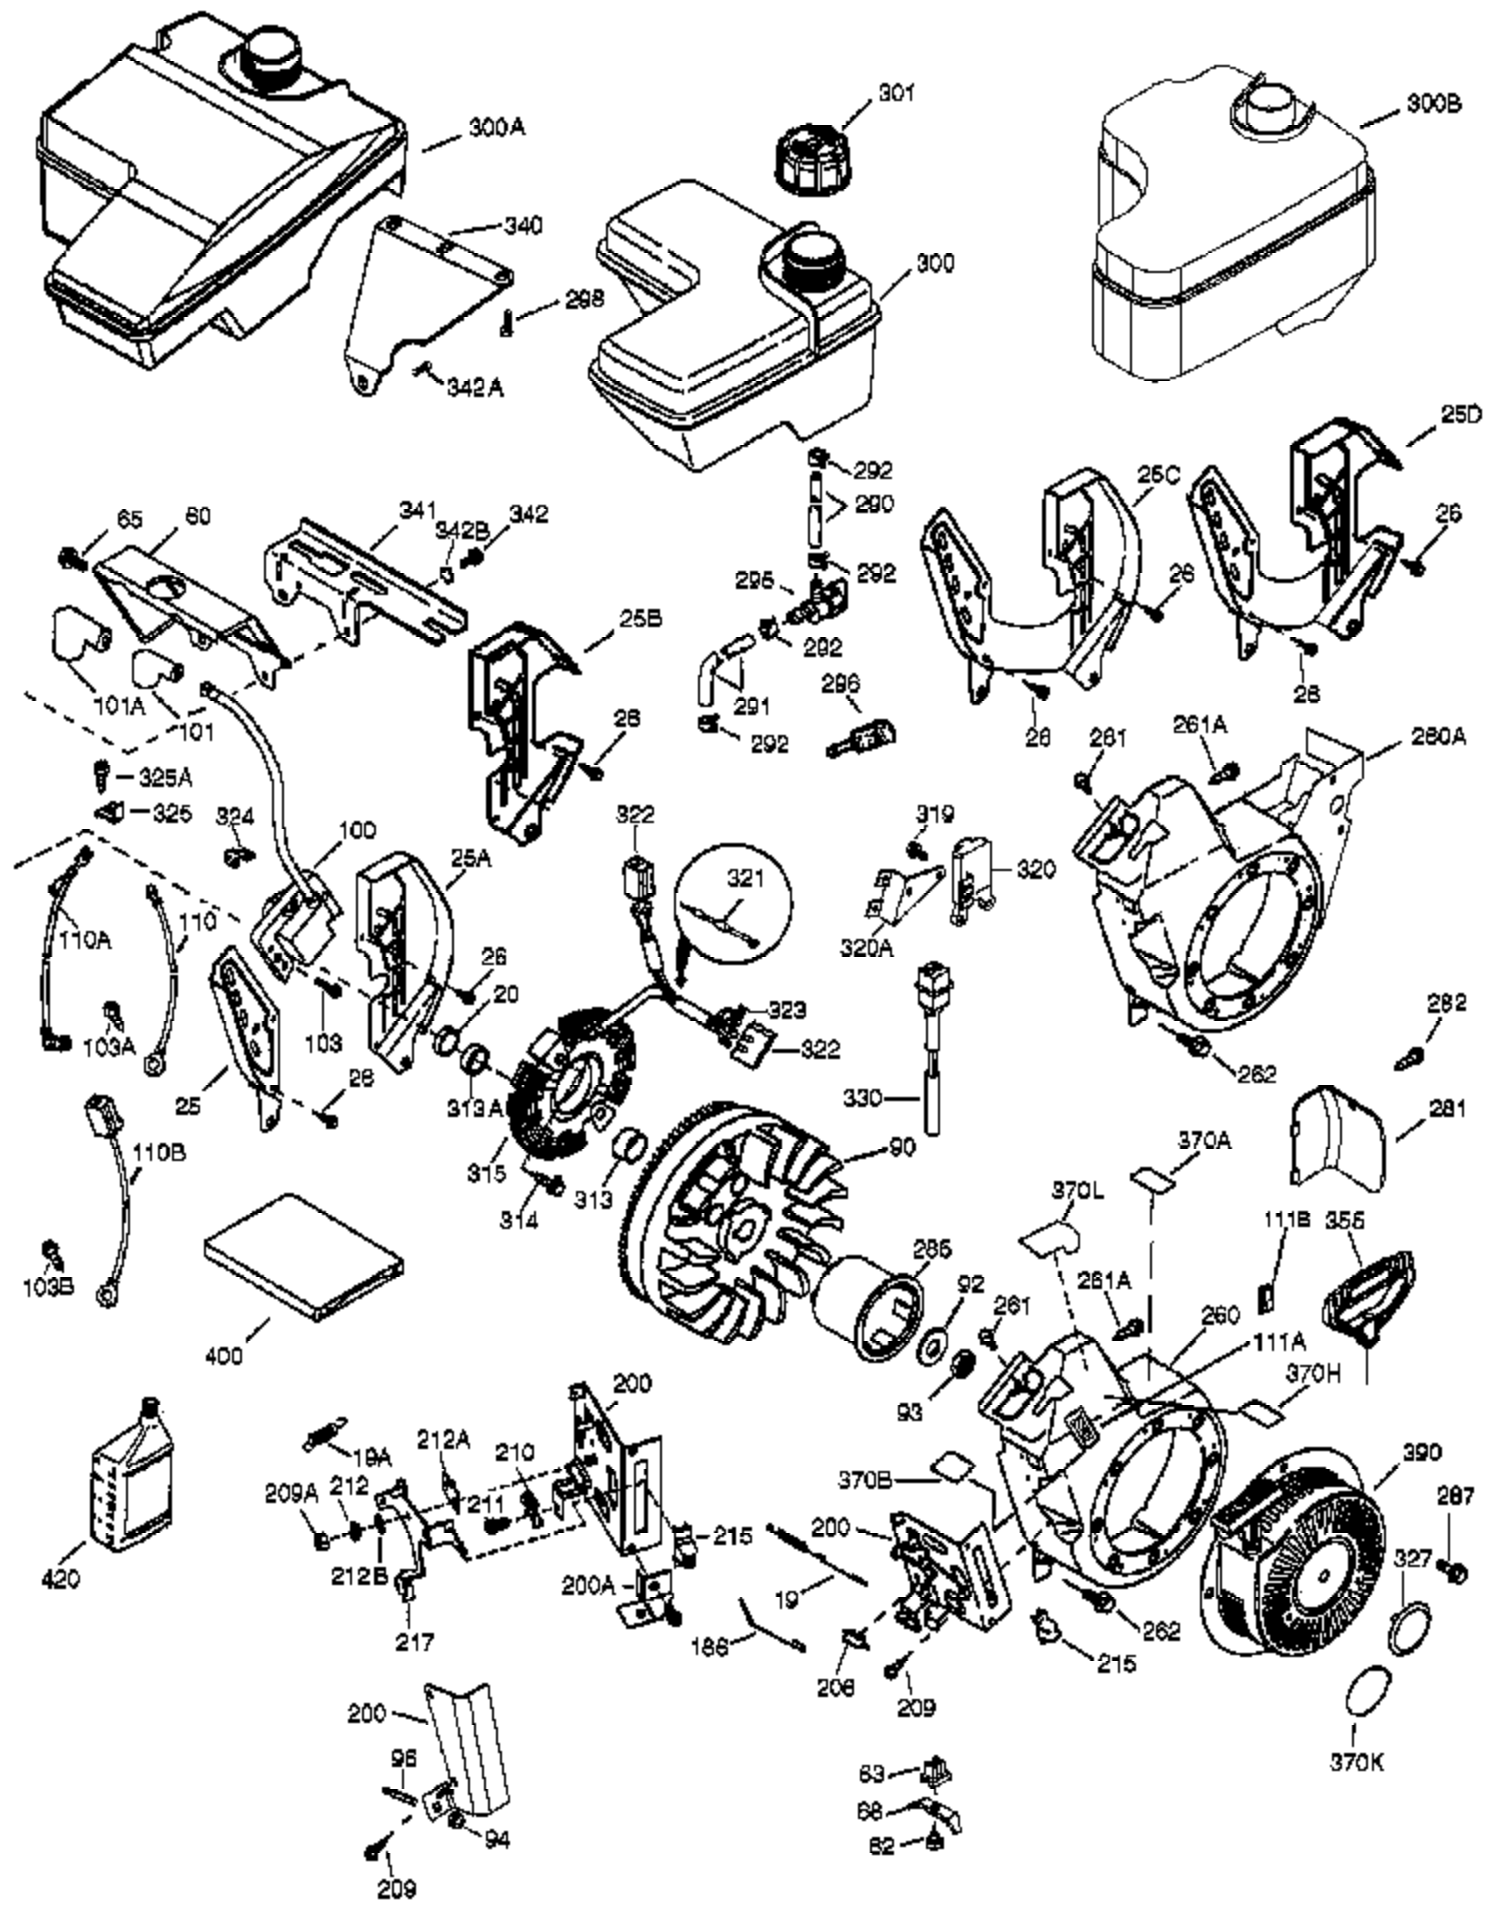

Ref #	Part Number	Qty	Description
19	37111	1	Extension Spring
19A	36741	1	Extension Spring
20	32600	1	Oil Seal
25A	36622	1	Air Baffle (Right)
25	36621	1	Air Baffle (Left)
26	30200	2	Screw, 10-24 x 9/16"
60	36623A	1	Blower Housing Extension
62	650760	1	Screw, 8-32 x 3/8"
63	28545	1	Grommet
65	30200	1	Screw, 10-24 x 9/16"
90	611205	1	Flywheel
92	650815	1	Belleville Washer
93	650816	1	Flywheel Nut
100	34443B	1	Solid State Ignition
101	610118	1	Spark Plug Cover
103	651007	2	Screw, Torx T-15, 10-24 x 15/16"
103A	650767	1	Screw, 8-32 x 27/64"
110A	36964	1	Ground Wire
110	36963	1	Ground Wire
111B	611224	1	Rocker Switch
186	36711	1	Governor Link
200A	37249	1	Control Bracket
200	36740A	1	Control Bracket (Incl. 19A, 210 & 211)
209	650821	1	Screw, 10-32 x 1/2"
210	27793	1	Conduit Clip
211	28942	1	Screw, 10-32 x 3/8"
260	36864	1	Blower Housing
261A	650821	2	Screw, 10-32 x 1/2"
261	651008	1	Screw, 1/4-20 x 31/64"
262	651008	2	Screw, 1/4-20 x 31/64"
285	35985B	1	Starter Cup
287	0	4	Rivet (Can be purchased locally)
290	30705	1	Fuel Line
292	26460	2	Fuel Line Clamp
300	36863	1	Fuel Tank (Incl. 290 & 301)
301	36754	1	Fuel Cap
313	34080	1	Spacer
325	29443	1	Wire Clip
341	36644	1	Fuel Tank Bracket
342	651010	2	Screw, 1/4-20 x 7/8"
370K	36695	1	Starter Decal
370A	36261	1	Lubrication Decal
390	590736	1	Rewind Starter (NOTE: This engine could have been built with 590748 starter.)
400	36716A	1	* Gasket Set (Incl. items marked PK in notes) Incl. (1) each of 26756, 27272A, 29673, 35626, 36581, 36624, 36715
420	730225A	1	SAE 30 4-Cycle Engine Oil (Quart)